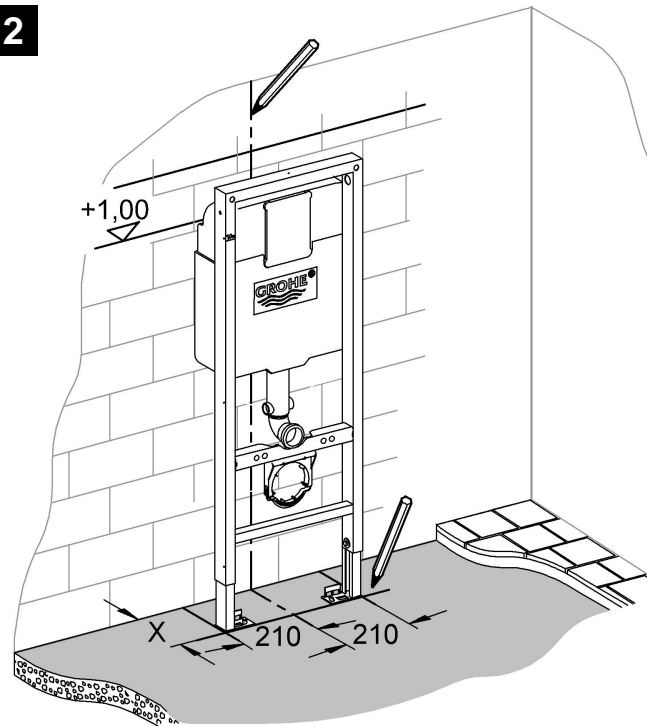

38 675  
38 711

38 713

Design & Quality Engineering GROHE Germany

**GROHE**  
ENJOY WATER®

94.506.731/ÄM 218692/11.10

**i**

**1**

**2**