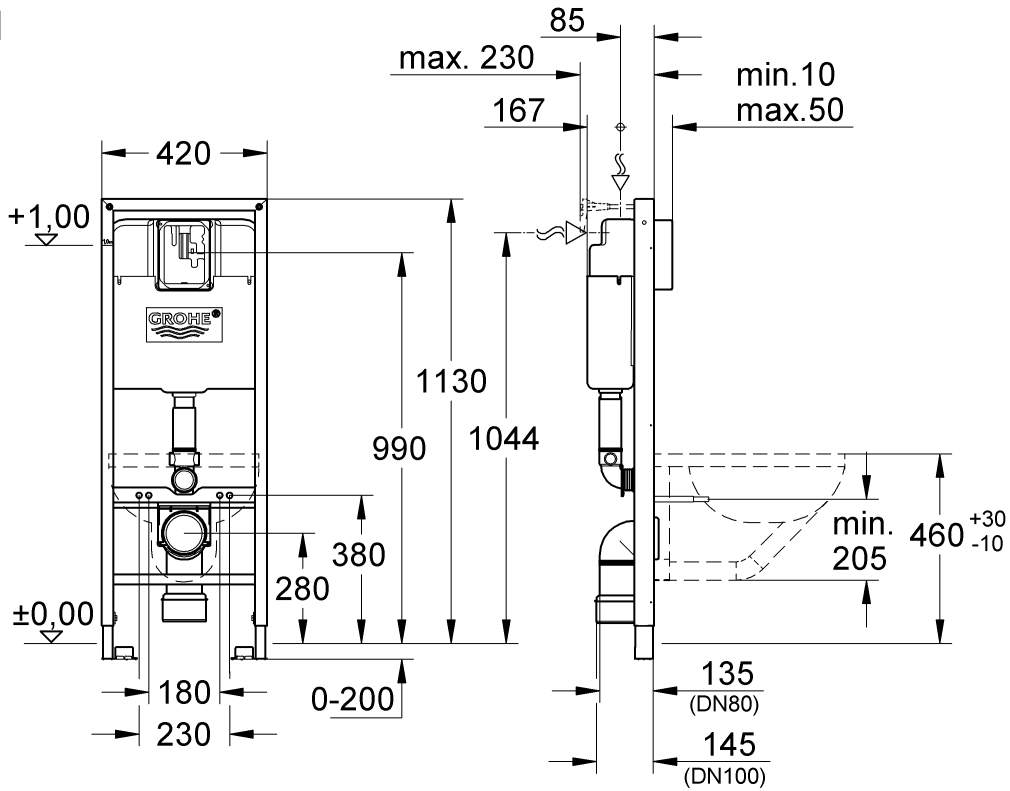

38 675  
38 711

38 713

Design & Quality Engineering GROHE Germany

**GROHE**  
ENJOY WATER®

94.506.731/ÄM 218692/11.10

**i**

**1**

**2**