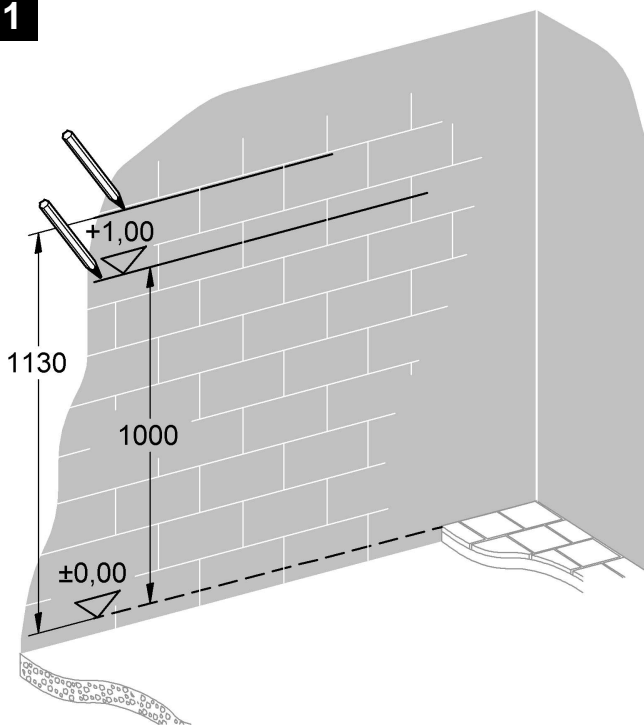

38 675  
38 711

38 713

Design & Quality Engineering GROHE Germany

**GROHE**  
ENJOY WATER®

94.506.731/ÄM 218692/11.10

**i**

**1**

**2**