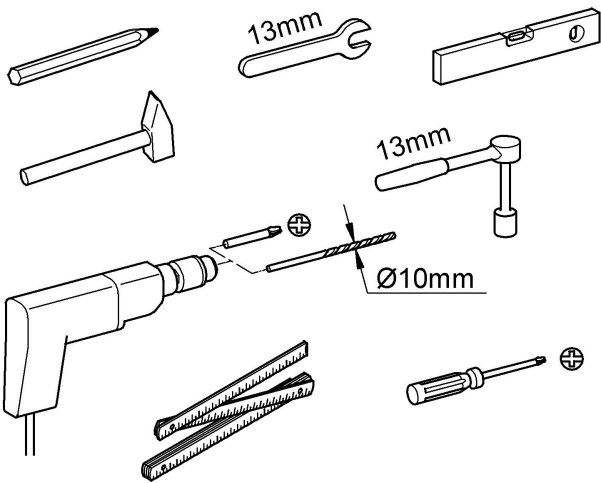

38 675  
38 711

38 713

Design & Quality Engineering GROHE Germany

**GROHE**  
ENJOY WATER®

94.506.731/ÄM 218692/11.10

**i**

**1**

**2**