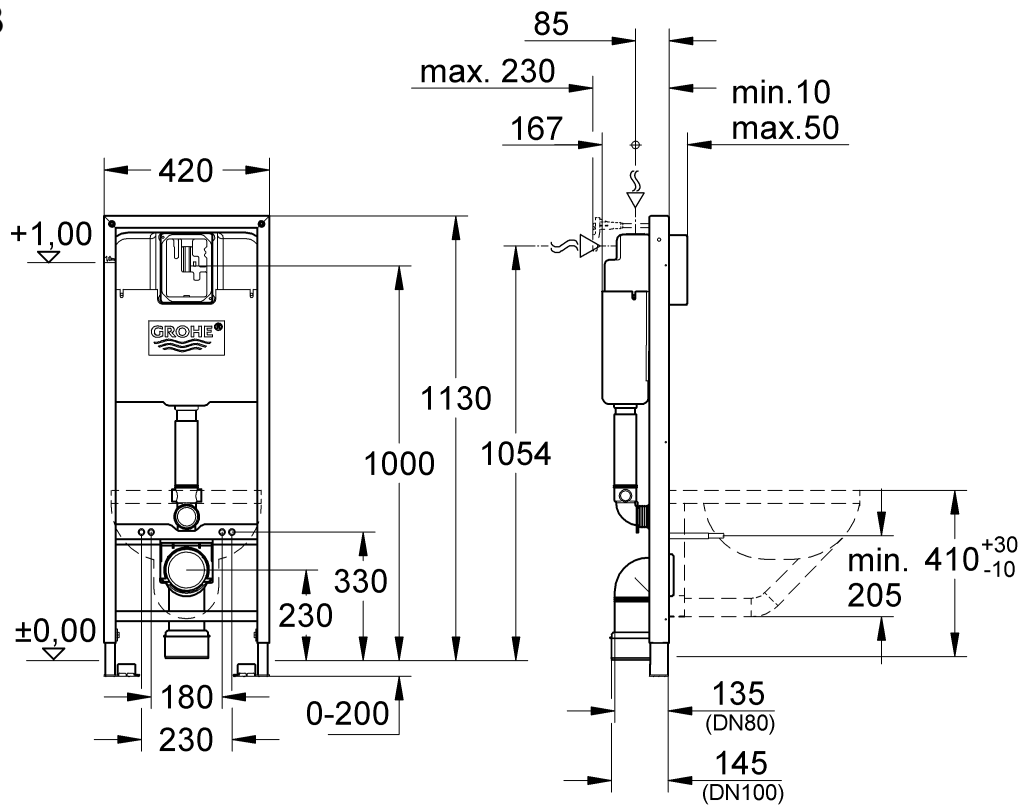

38 675  
38 711

38 713

Design & Quality Engineering GROHE Germany

**GROHE**  
ENJOY WATER®

94.506.731/ÄM 218692/11.10

**i**

**1**

**2**