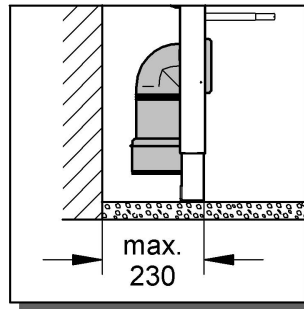

38 675  
38 711

38 713

Design & Quality Engineering GROHE Germany

**GROHE**  
ENJOY WATER®

94.506.731/ÄM 218692/11.10

**i**

**1**

**2**