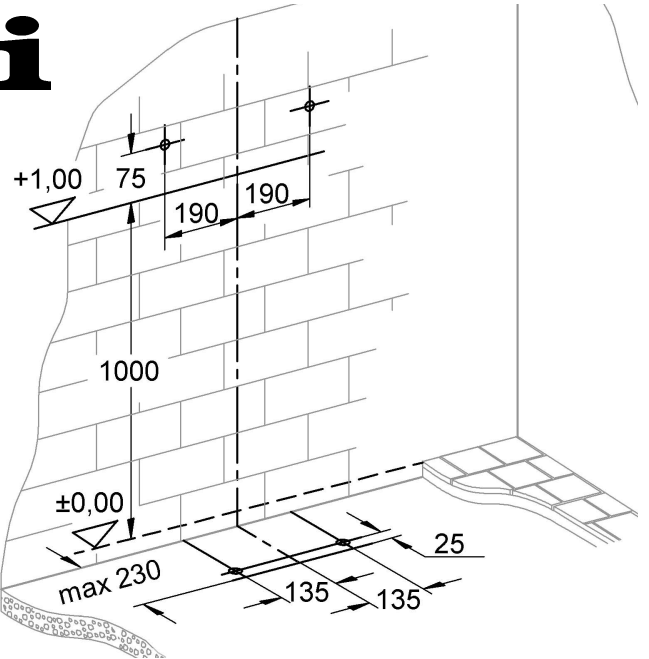

38 675  
38 711

38 713

Design & Quality Engineering GROHE Germany

**GROHE**  
ENJOY WATER®

94.506.731/ÄM 218692/11.10

**i**

**1**

**2**