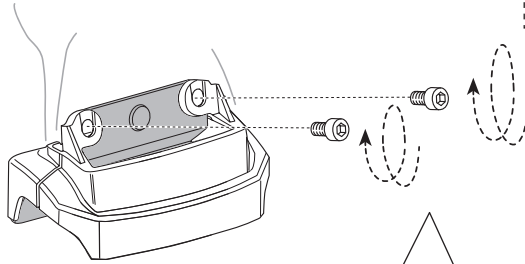

3

1. **EN** Only a few turns
   DE Nur wenige Umdrehungen
   FR Quelques tours uniquement
   NL Slechts enkele slagen
   IT Solo qualche giro
   ES Sólo algunas vueltas
   PT Noções básicas
   SV Endast några varv
   DK Kun nogle få omgange
   NE Bare noen få omdreininger
   FI Vain muutama kierros
   ET Ainult mõni pööre
   LV Tikai dažī apgriezieni
   LT Tik keli pasukimai
   PL Wystarczy kilka obrotów
   RU Только несколько оборотов

1. **UK** Лише декілька обертів
   BG Само няколко завъртания
   CS Pouze několik otáček
   SK Len niekoľko otáčok
   SL Le nekaj obratov
   HR/BIH Samo nekoliko okreta
   RO Doar câteva rotiri
   HU Csak néhány fordítás
   EL Μόνο λίγες περιστροφές
   TR Yalnızca birkaç tur

بعض دورات فقط **AR**
רק מספר סיבובים **HE**

1. **ZH** 仅几圈
   JA 2～3回転のみ
   KO 몇 번만 돌리면 됨
   TH เพียงสองสามรอบ

4

x1