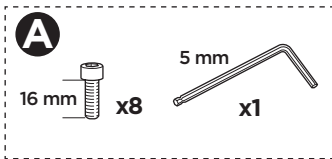

# > Instructions

HONDA CR-V, 5-dr SUV, 12-

This kit is only for vehicles with fixpoint mounting.

ISO 11154-E

183118

C.20130610  
509-3118-03

Bring your life

thule.com