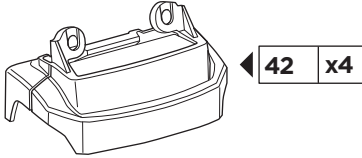

# > Instructions

HONDA CR-V, 5-dr SUV, 12-

This kit is only for vehicles with fixpoint mounting.

ISO 11154-E

183118

C.20130610  
509-3118-03

Bring your life

thule.com