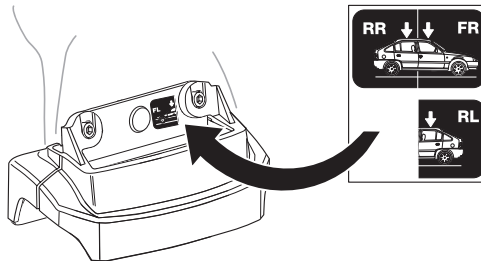

1. **EN** Only a few turns
   DE Nur wenige Umdrehungen
   FR Quelques tours uniquement
   NL Slechts enkele slagen
   IT Solo qualche giro
   ES Sólo algunas vueltas
   PT Noções básicas
   SV Endast några varv
   DK Kun nogle få omgange
   NE Bare noen få omdreininger
   FI Vain muutama kierros
   ET Ainult mõni pööre
   LV Tikai dažī apgriezieni
   LT Tik keli pasukimai
   PL Wystarczy kilka obrotów
   RU Только несколько оборотов

1. **UK** Лише декілька обертів
   BG Само няколко завъртания
   CS Pouze několik otáček
   SK Len niekoľko otáčok
   SL Le nekaj obratov
   HR/BIH Samo nekoliko okreta
   RO Doar câteva rotiri
   HU Csak néhány fordítás
   EL Μόνο λίγες περιστροφές
   TR Yalnızca birkaç tur

بعض دورات فقط **AR**
רק מספר סיבובים **HE**

1. **ZH** 仅几圈
   JA 2～3回転のみ
   KO 몇 번만 돌리면 됨
   TH เพียงสองสามรอบ

4

x1