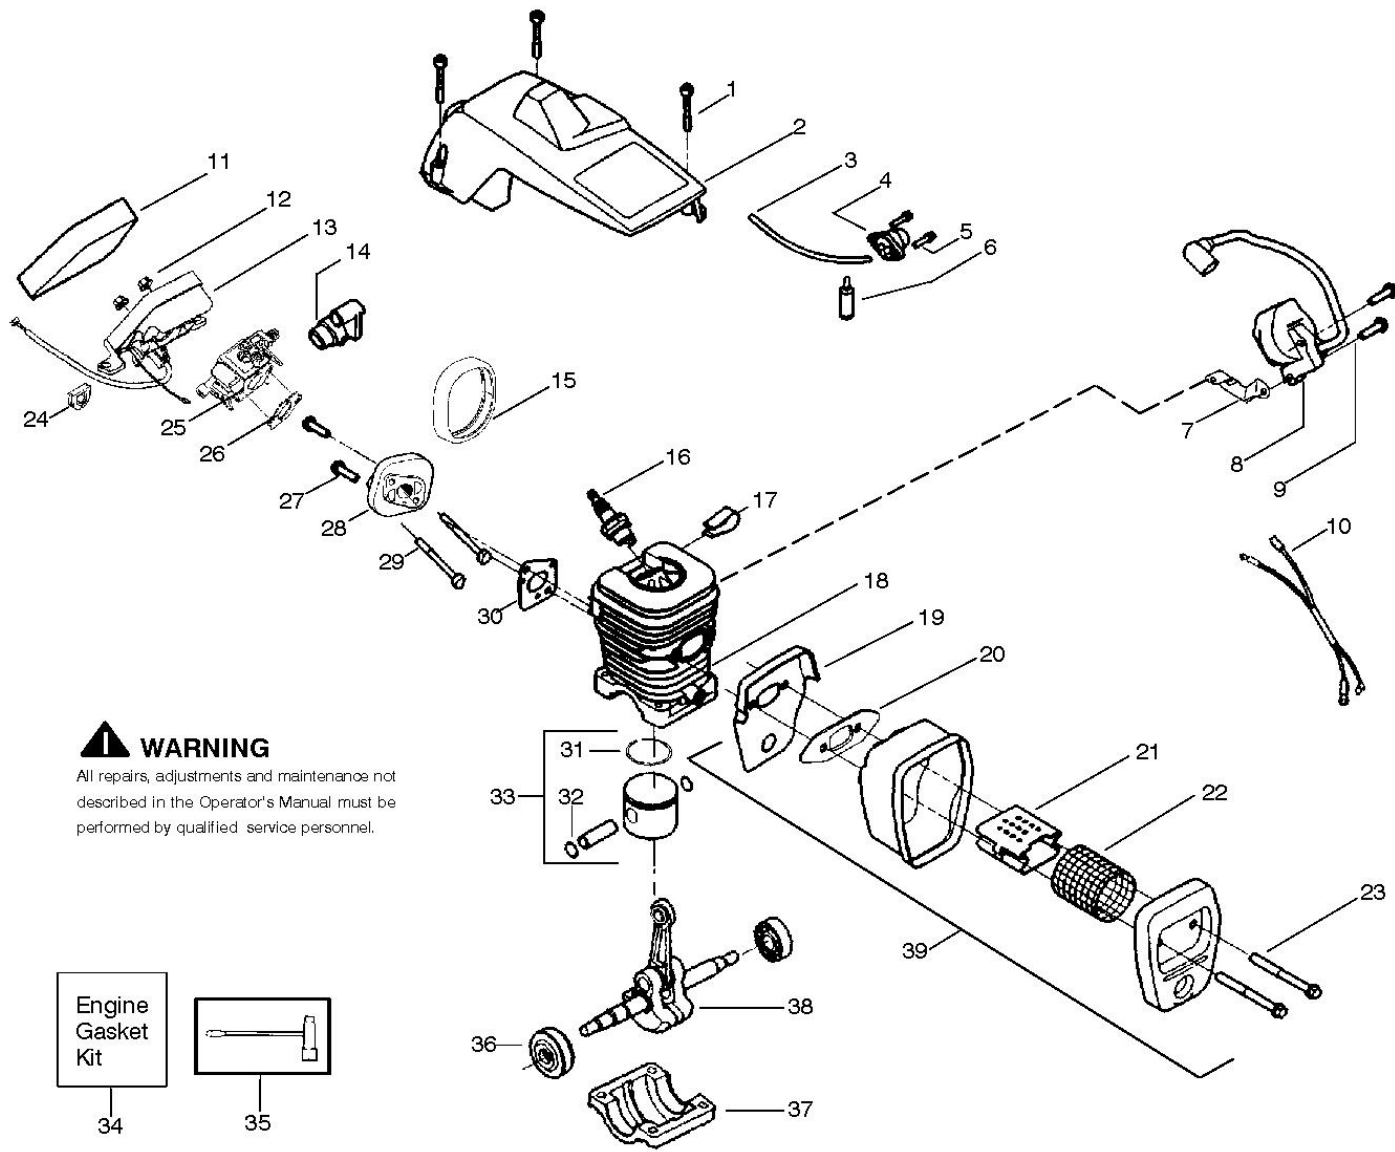

CYLINDER, PISTON & MUFFLER

Ref	Part No.	Description	QTY	KIT
1	530 01 61-53	SCREW	1	
2	530 05 56-38	ASSEMBLY	1	
3	530 06 92-47	HOSE	1	
4	530 07 18-35	KIT	1	
5	530 01 57-80	SCREW	1	
6	530 09 56-46	FILTER	1	
7	530 04 74-42	PLATE	1	
8	530 03 91-67	IGNITION MODULE	1	
9	530 01 58-14	SCREW	1	
10	530 05 74-75	ASSEMBLY	1	
11	530 03 77-93	AIR FILTER	1	
12	530 01 61-01	NUT	1	
13	530 05 77-02	ASSEMBLY	1	
14	530 04 92-44	SLEEVE	1	
15	530 05 41-44	SEALING	1	
16	952 03 01-50	SPARK PLUG,	1	
17	530 01 61-36	CLAMP	1	
18	530 01 25-52	CYLINDER	1