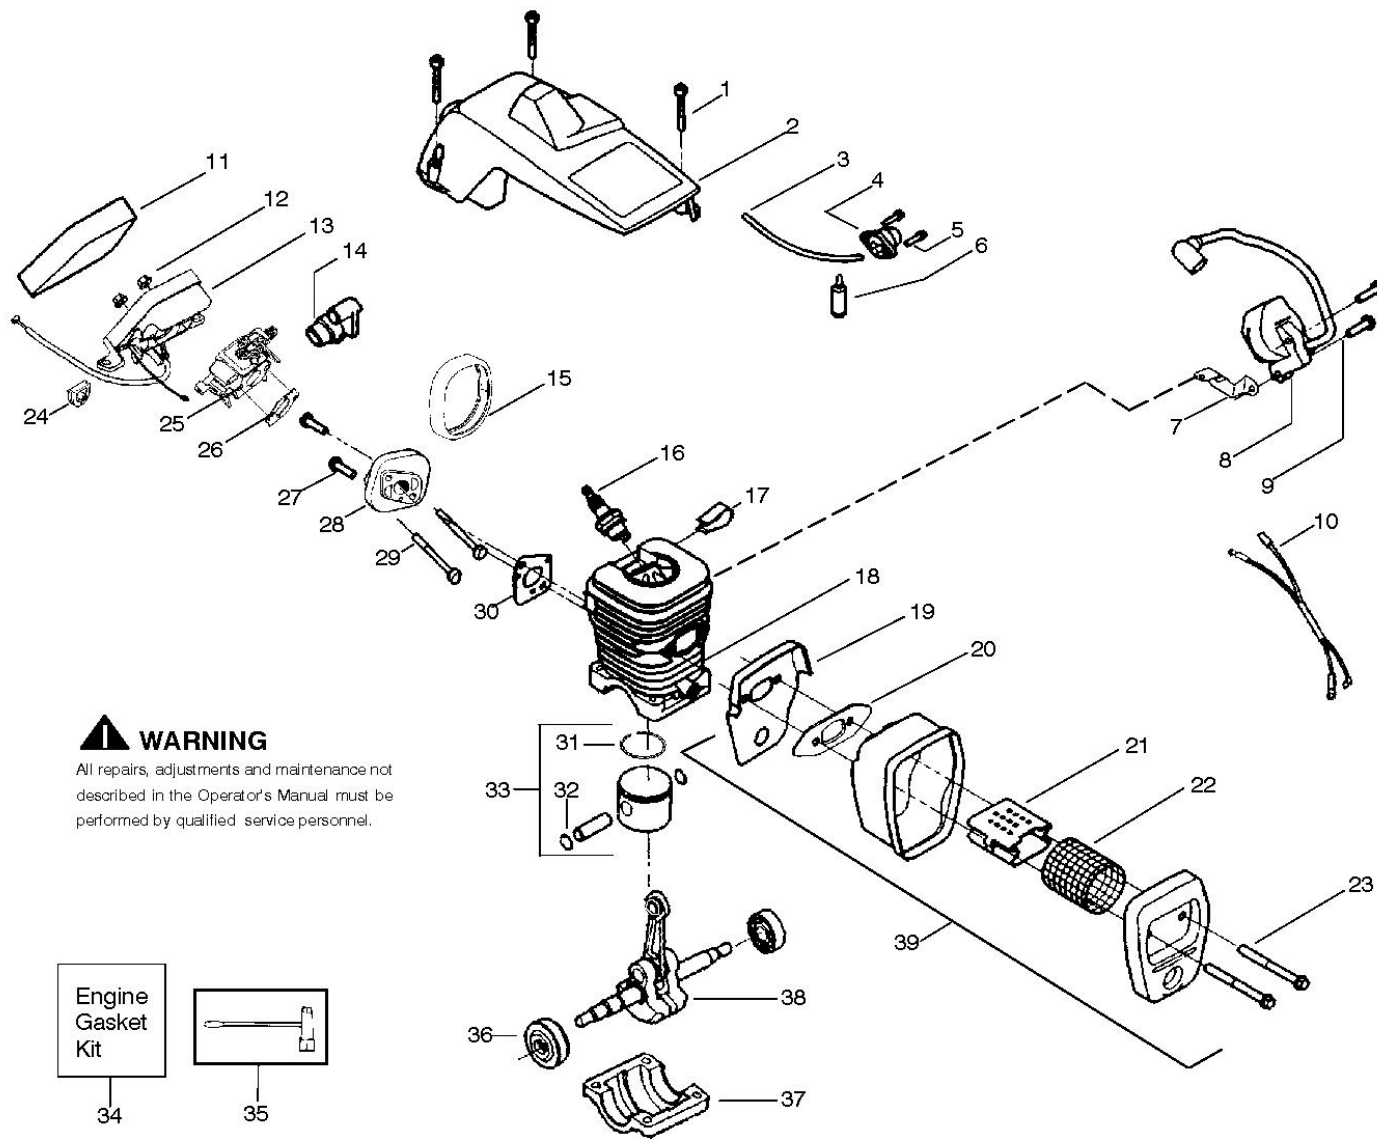

CYLINDER, PISTON & MUFFLER

Ref	Part No.	Description	QTY	KIT
1	530 01 61-53	SCREW	1	
2	530 05 56-38	ASSEMBLY	1	
3	530 06 92-47	HOSE	1	
4	530 07 18-35	KIT	1	
5	530 01 57-80	SCREW	1	
6	530 09 56-46	FILTER	1	
7	530 04 74-42	PLATE	1	
8	530 03 91-67	IGNITION MODULE	1	
9	530 01 58-14	SCREW	1	
10	530 05 74-75	ASSEMBLY	1	
11	530 03 77-93	AIR FILTER	1	
12	530 01 61-01	NUT	1	
13	530 05 77-02	ASSEMBLY	1	
14	530 04 92-44	SLEEVE	1	
15	530 05 41-44	SEALING	1	
16	952 03 01-50	SPARK PLUG,	1	
17	530 01 61-36	CLAMP	1	
18	530 01 25-52	CYLINDER	1