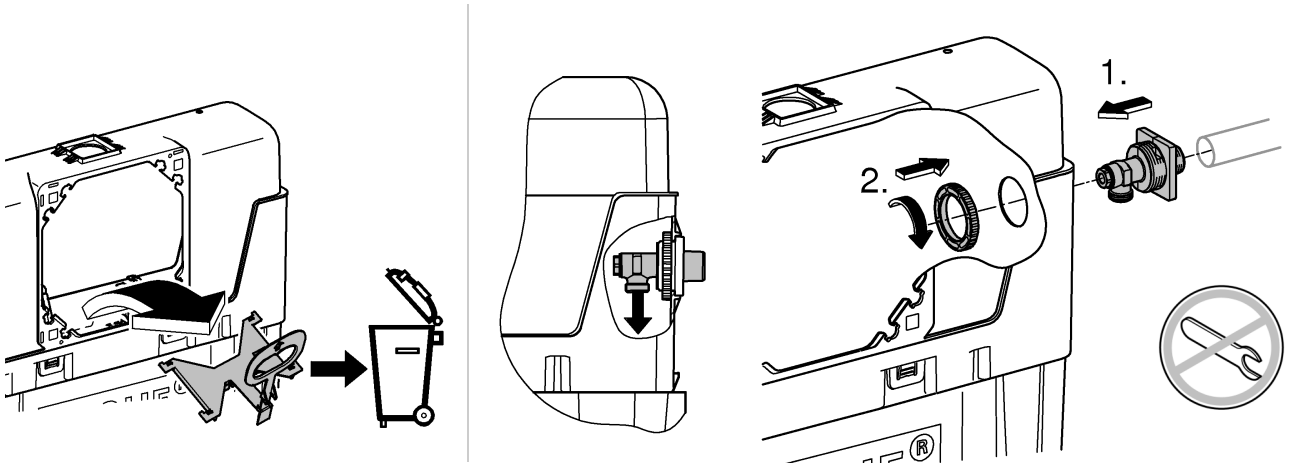

1

2

3

2. 180°

4

Design + Engineering GROHE Germany

ENJOY WATER®

99.513.031/ÄM 223899/05.14