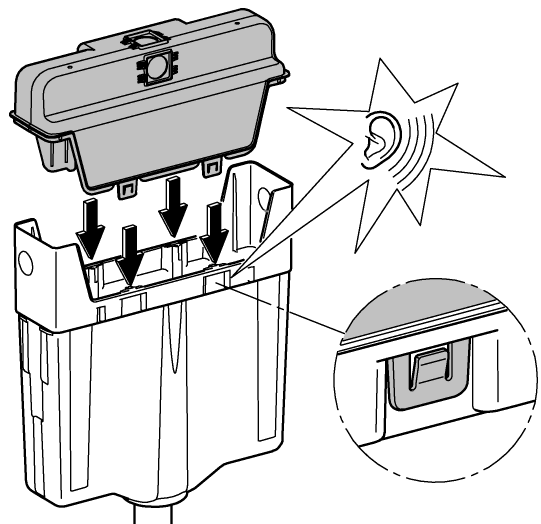

1

2

3

2. 180°

4

Design + Engineering GROHE Germany

ENJOY WATER®

99.513.031/ÄM 223899/05.14