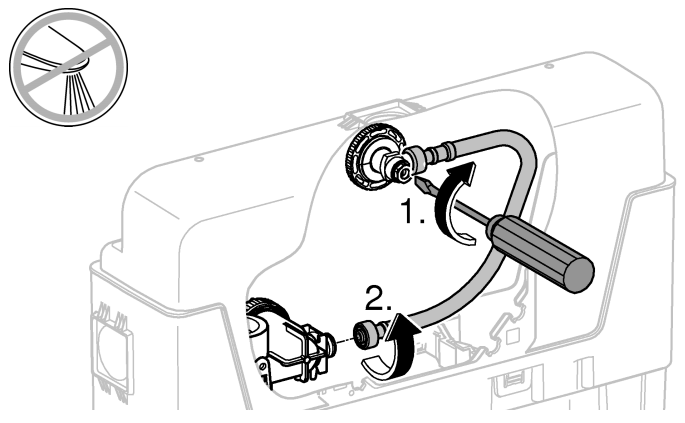

1

2

3

2. 180°

4

Design + Engineering GROHE Germany

ENJOY WATER®

99.513.031/ÄM 223899/05.14