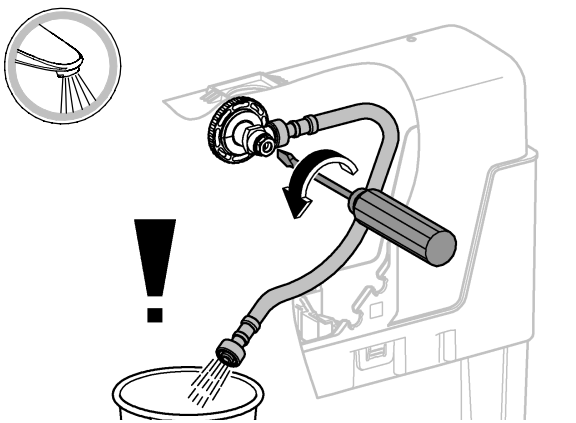

1

2

3

2. 180°

4

Design + Engineering GROHE Germany

ENJOY WATER®

99.513.031/ÄM 223899/05.14