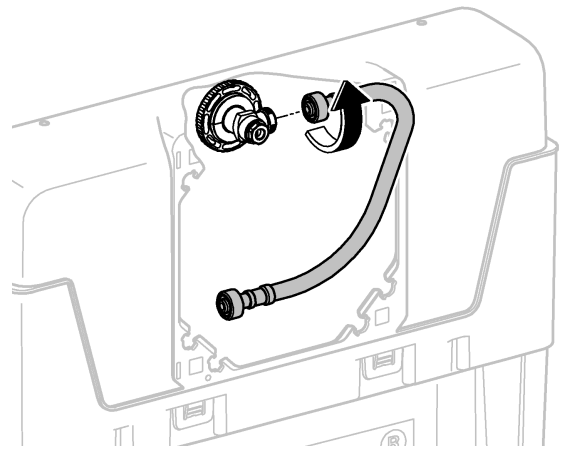

1

2

3

2. 180°

4

Design + Engineering GROHE Germany

ENJOY WATER®

99.513.031/ÄM 223899/05.14