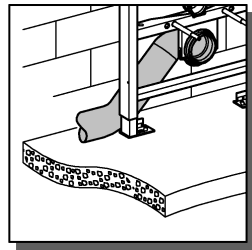

1

2

3

2. 180°

4

Design + Engineering GROHE Germany

ENJOY WATER®

99.513.031/ÄM 223899/05.14