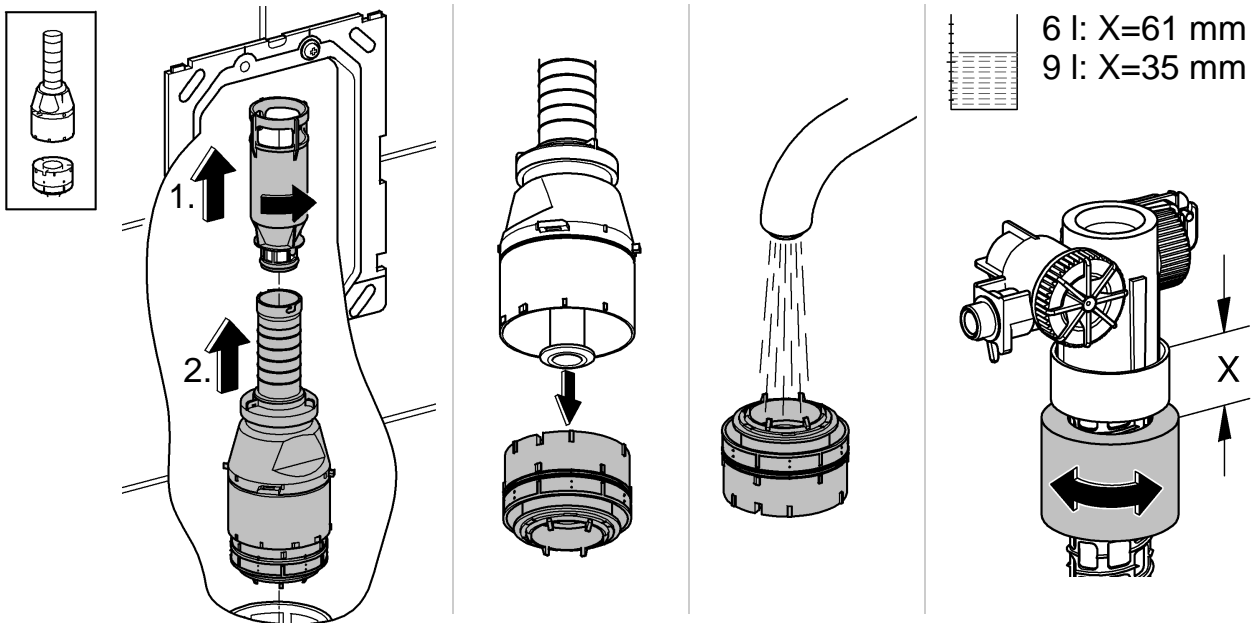

X	Y	Z
	6 l			61 mm	57 mm	>18 mm
	9 l			47 mm	57 mm	<3 mm