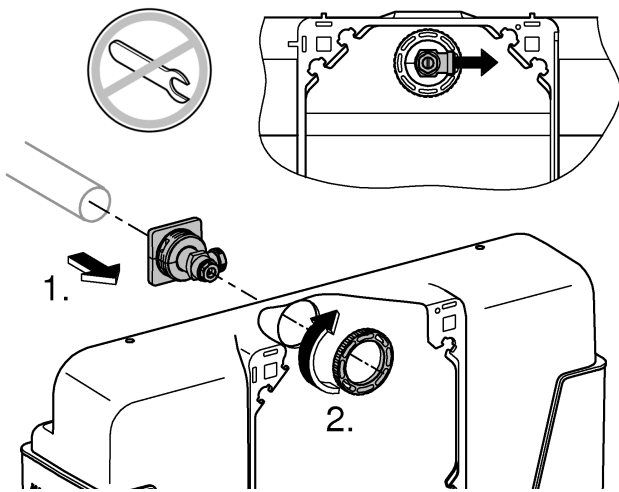

1

2

3

2. 180°

4

Design + Engineering GROHE Germany

ENJOY WATER®

99.513.031/ÄM 223899/05.14