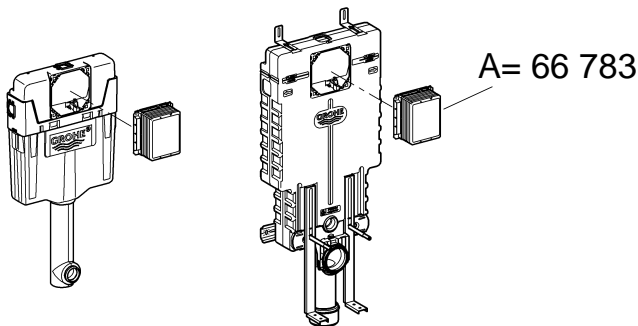

1

2

3

2. 180°

4

Design + Engineering GROHE Germany

ENJOY WATER®

99.513.031/ÄM 223899/05.14