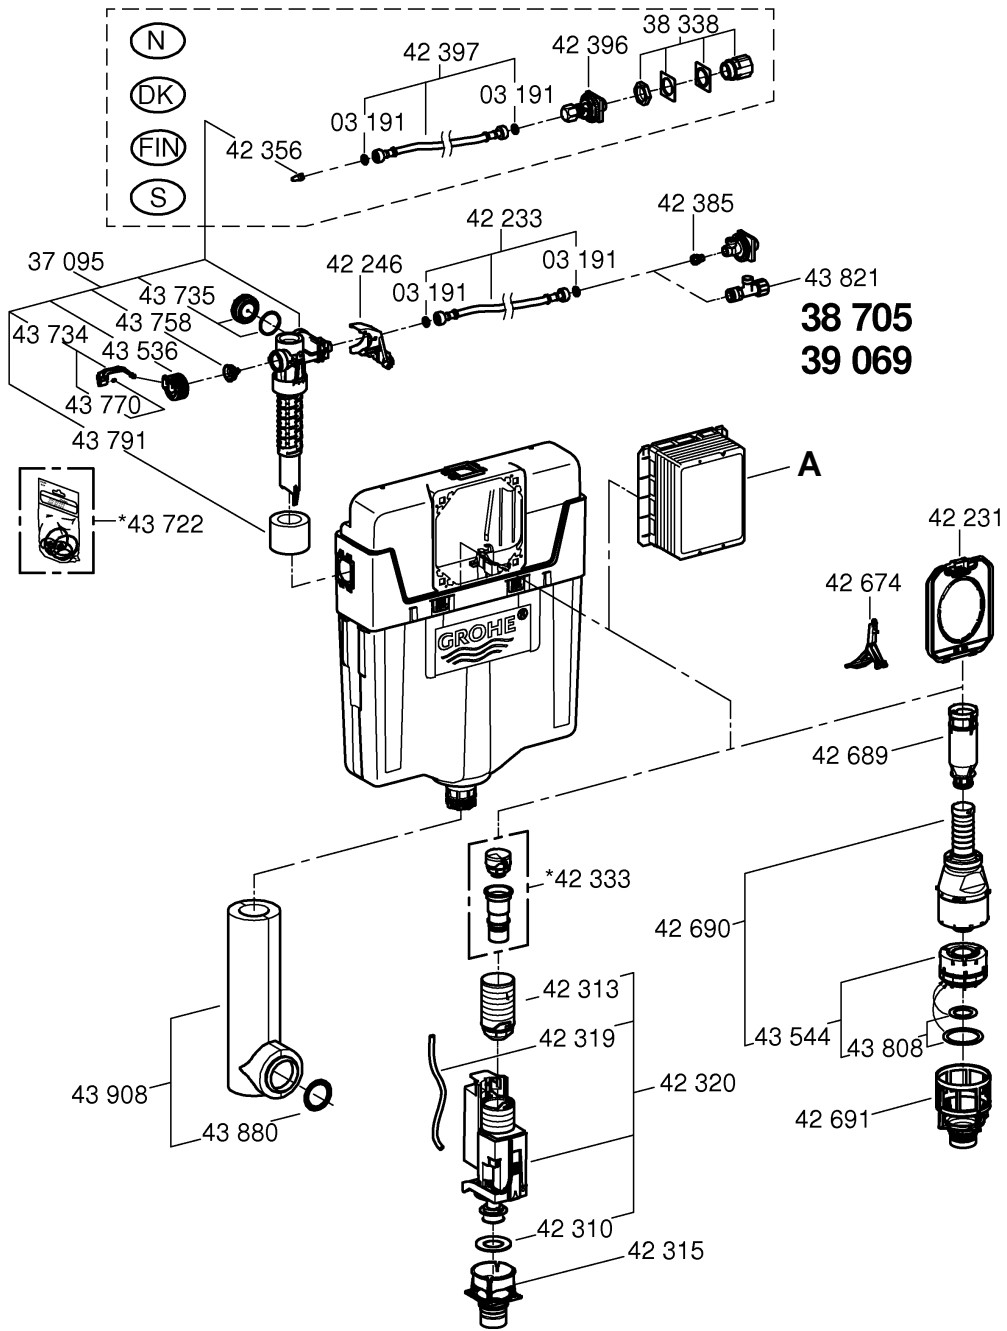

1

2

3

2. 180°

4

Design + Engineering GROHE Germany

ENJOY WATER®

99.513.031/ÄM 223899/05.14