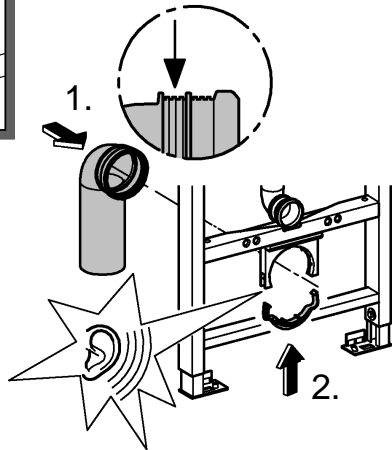

*DN100: min.165

1

2

3

4

Design + Quality Engineering GROHE Germany

ENJOY WATER®

99.513.031/ÄM 223899/12.13