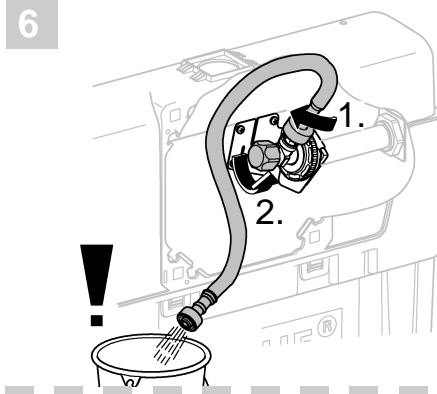

(N)
(DK)
(FIN)
(S)

*DN100: min.145