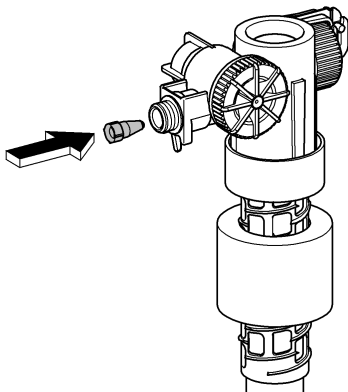

- (N)
- (DK)
- (FIN)
- (S)