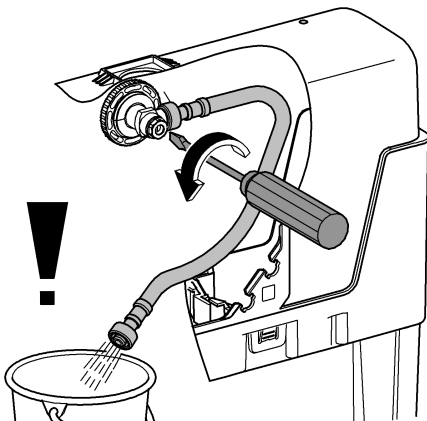

*DN100: min.165

1

2

3

4

Design + Quality Engineering GROHE Germany

ENJOY WATER®

99.513.031/ÄM 223899/12.13