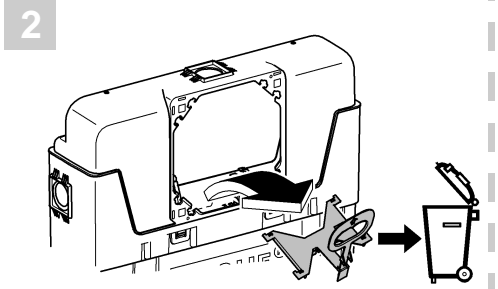

(N)
(DK)
(FIN)
(S)

*DN100: min.145