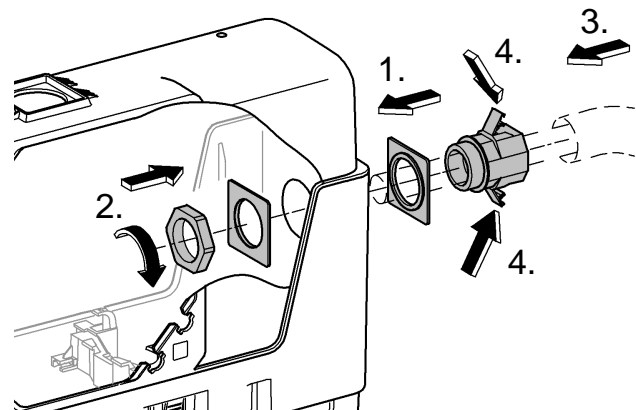

- (N)
- (DK)
- (FIN)
- (S)