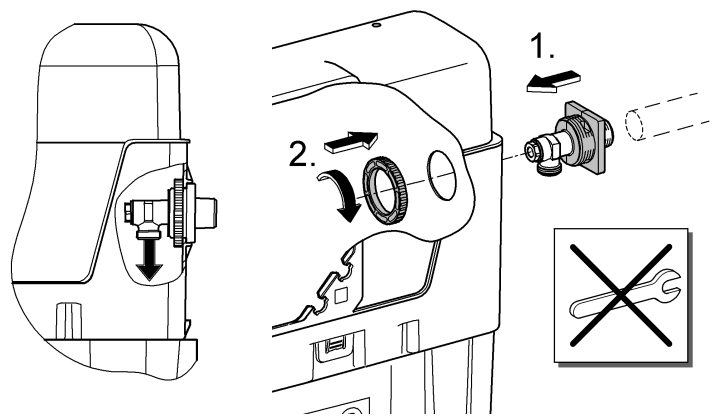

*DN100: min.165

1

2

3

4

Design + Quality Engineering GROHE Germany

ENJOY WATER®

99.513.031/ÄM 223899/12.13