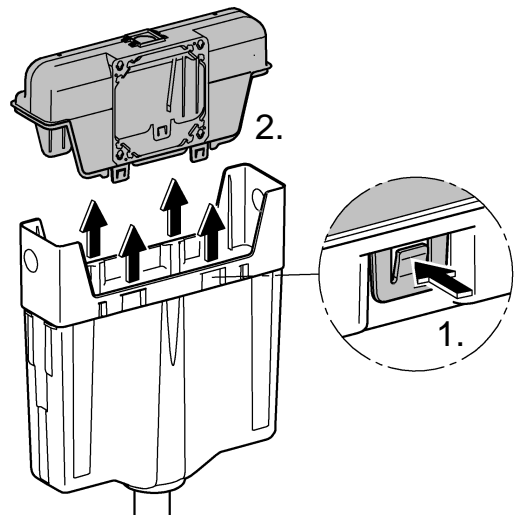

*DN100: min.165

1

2

3

4

Design + Quality Engineering GROHE Germany

ENJOY WATER®

99.513.031/ÄM 223899/12.13