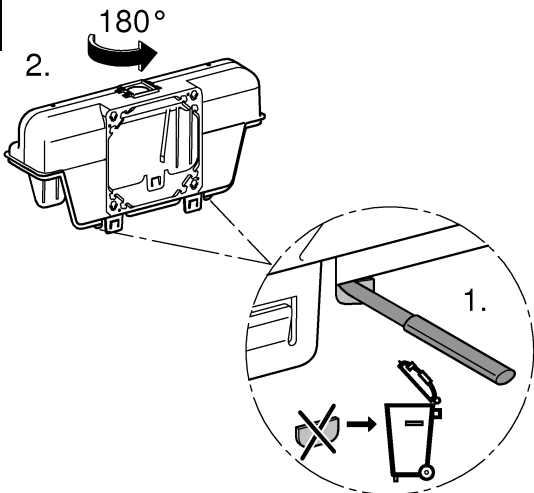

*DN100: min.165

1

2

3

4

Design + Quality Engineering GROHE Germany

ENJOY WATER®

99.513.031/ÄM 223899/12.13