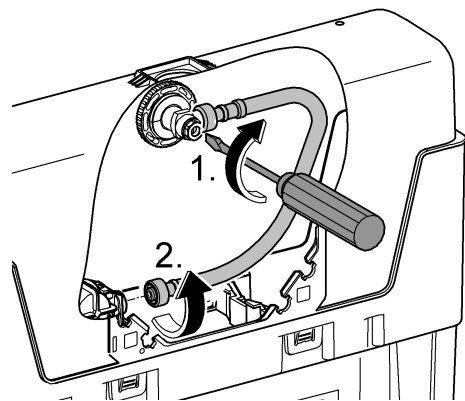

*DN100: min.165

1

2

3

4

Design + Quality Engineering GROHE Germany

ENJOY WATER®

99.513.031/ÄM 223899/12.13