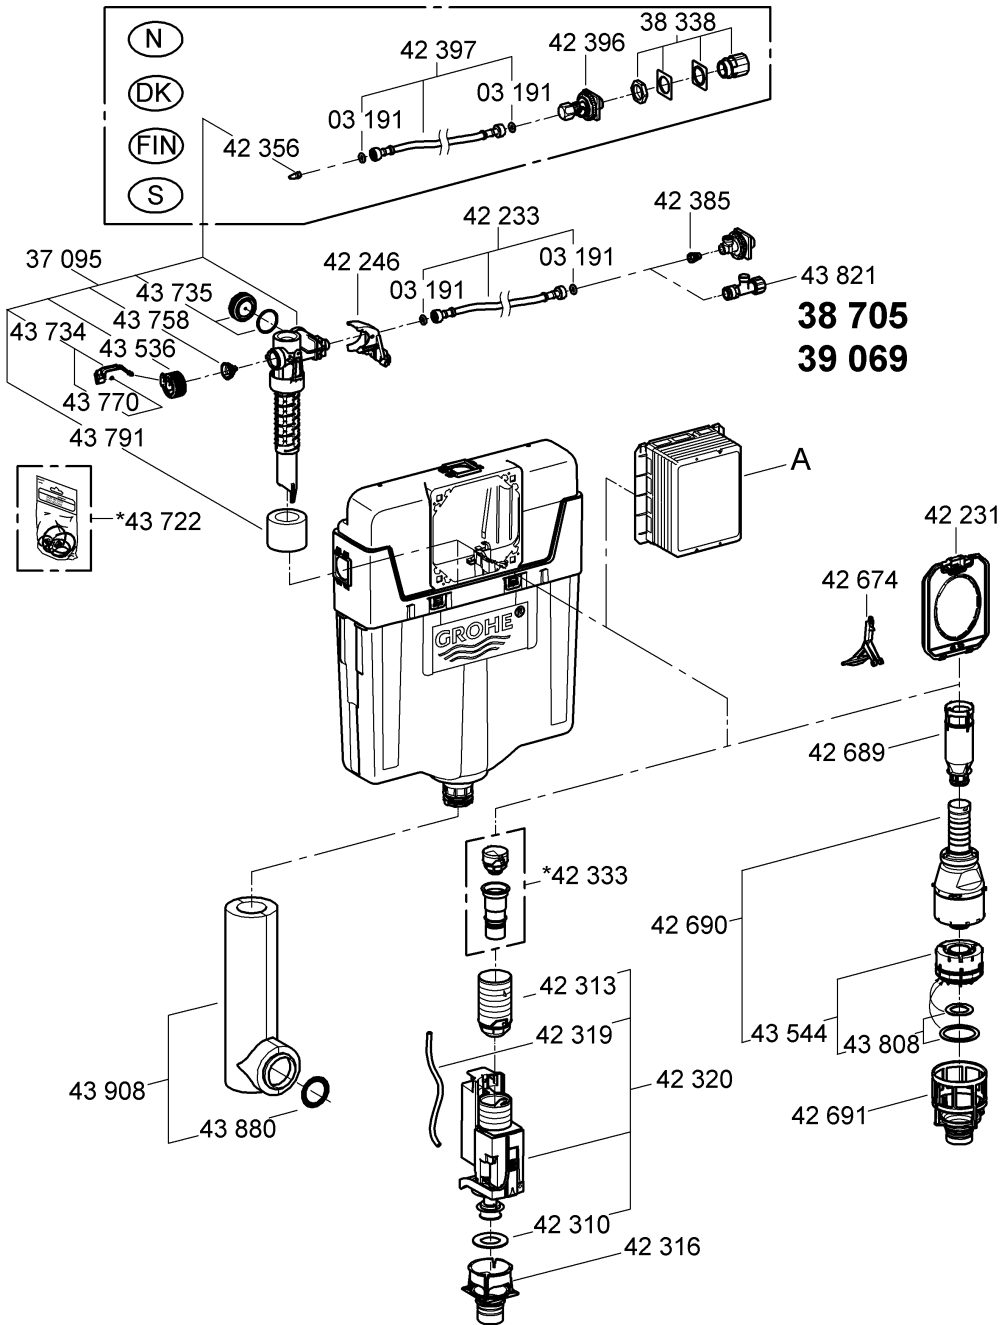

*DN100: min.165

1

2

3

4

Design + Quality Engineering GROHE Germany

ENJOY WATER®

99.513.031/ÄM 223899/12.13