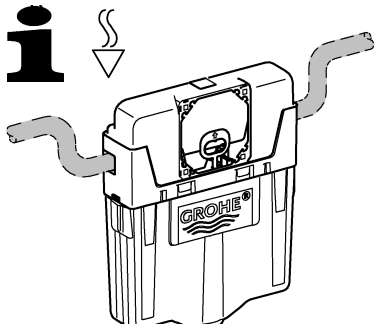

(N)
(DK)
(FIN)
(S)

*DN100: min.145