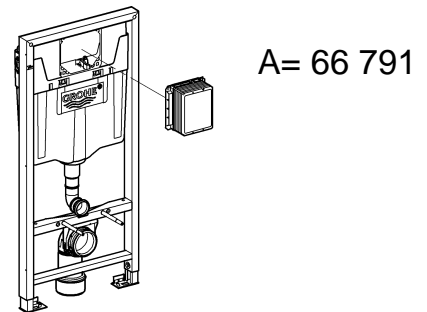

*DN100: min.165

1

2

3

4

Design + Quality Engineering GROHE Germany

ENJOY WATER®

99.513.031/ÄM 223899/12.13