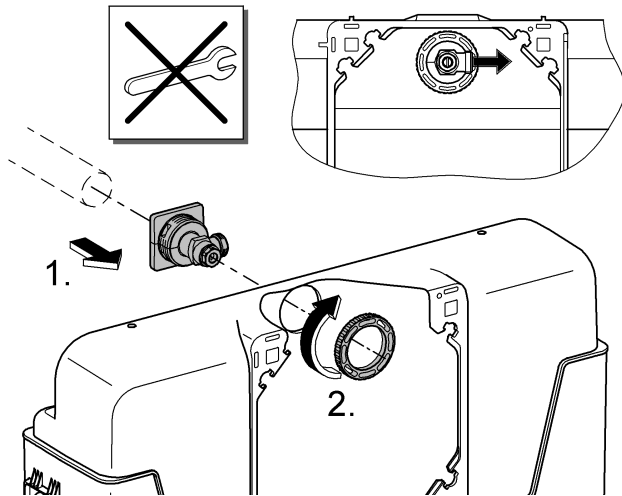

*DN100: min.165

1

2

3

4

Design + Quality Engineering GROHE Germany

ENJOY WATER®

99.513.031/ÄM 223899/12.13