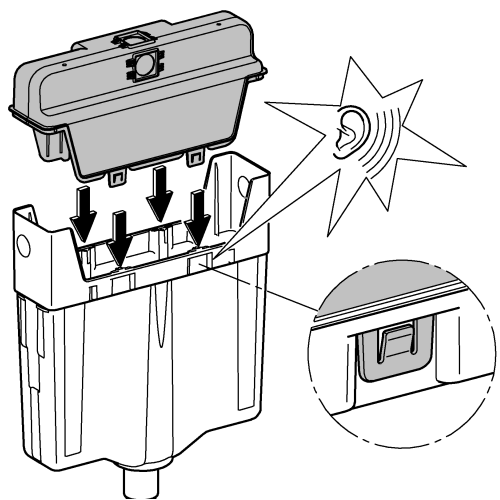

*DN100: min.165

1

2

3

4

Design + Quality Engineering GROHE Germany

ENJOY WATER®

99.513.031/ÄM 223899/12.13