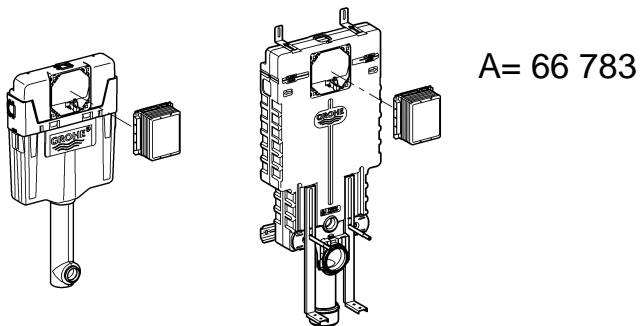

*DN100: min.165

1

2

3

4

Design + Quality Engineering GROHE Germany

ENJOY WATER®

99.513.031/ÄM 223899/12.13