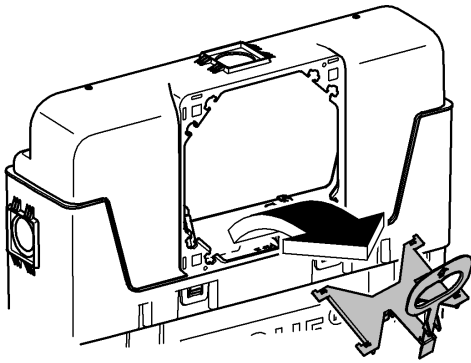

*DN100: min.165

1

2

3

4

Design + Quality Engineering GROHE Germany

ENJOY WATER®

99.513.031/ÄM 223899/12.13