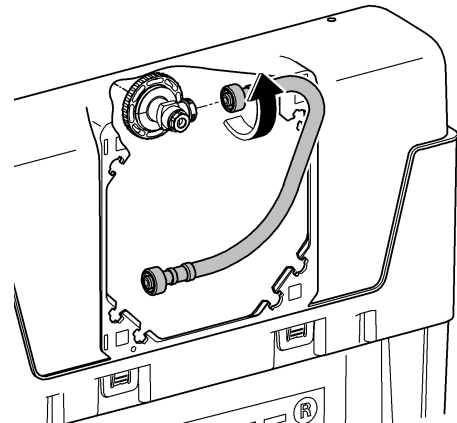

*DN100: min.165

1

2

3

4

Design + Quality Engineering GROHE Germany

ENJOY WATER®

99.513.031/ÄM 223899/12.13