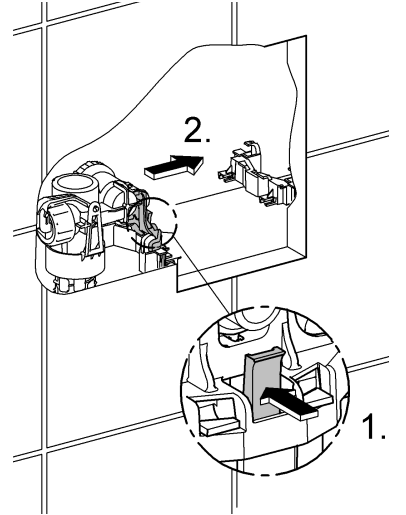

Far East Area Sales Office:

+65 6311 3600
info@grohe.com.sg

Design + Engineering GROHE Germany

ENJOY WATER®

99.513.031/ÄM 223899/05.14

- N
- DK
- FIN
- S

				X	Y	Z
	6 l			61 mm	57 mm	>18 mm
	9 l			47 mm	57 mm	<3 mm