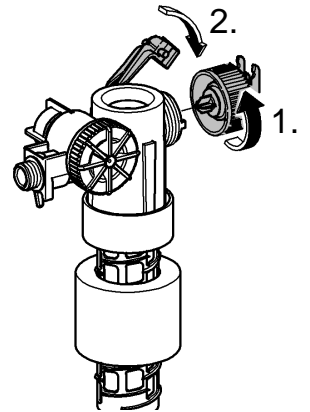

Far East Area Sales Office:

+65 6311 3600
info@grohe.com.sg

Design + Engineering GROHE Germany

ENJOY WATER®

99.513.031/ÄM 223899/05.14

- N
- DK
- FIN
- S

				X	Y	Z
	6 l			61 mm	57 mm	>18 mm
	9 l			47 mm	57 mm	<3 mm