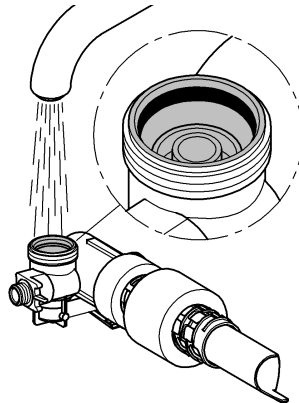

Far East Area Sales Office:

+65 6311 3600
info@grohe.com.sg

Design + Engineering GROHE Germany

ENJOY WATER®

99.513.031/ÄM 223899/05.14

- N
- DK
- FIN
- S

				X	Y	Z
	6 l			61 mm	57 mm	>18 mm
	9 l			47 mm	57 mm	<3 mm