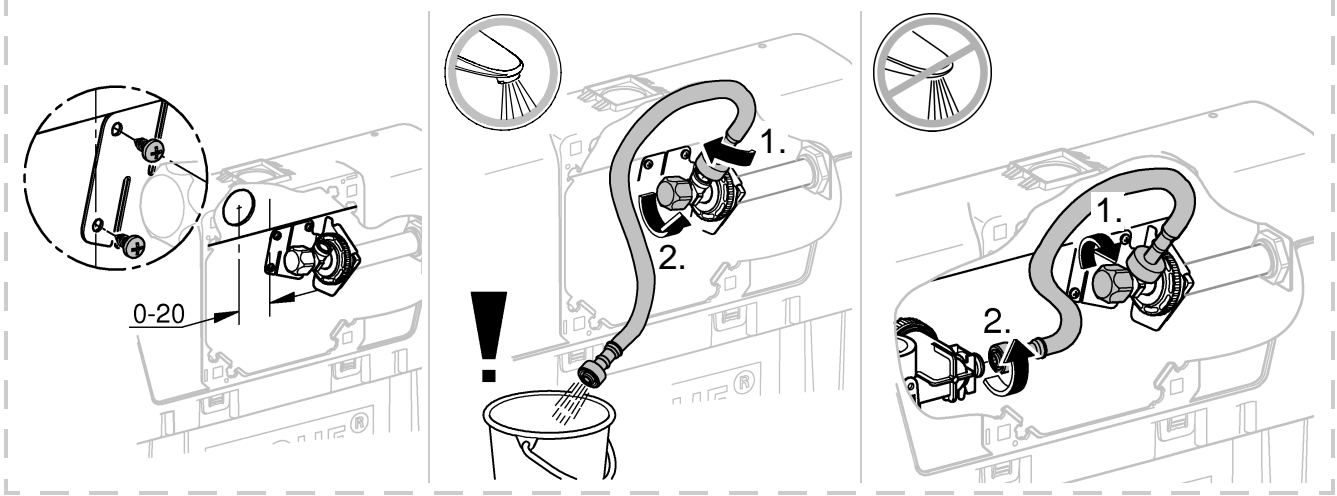

Far East Area Sales Office:

+65 6311 3600
info@grohe.com.sg

Design + Engineering GROHE Germany

ENJOY WATER®

99.513.031/ÄM 223899/05.14

- N
- DK
- FIN
- S

				X	Y	Z
	6 l			61 mm	57 mm	>18 mm
	9 l			47 mm	57 mm	<3 mm