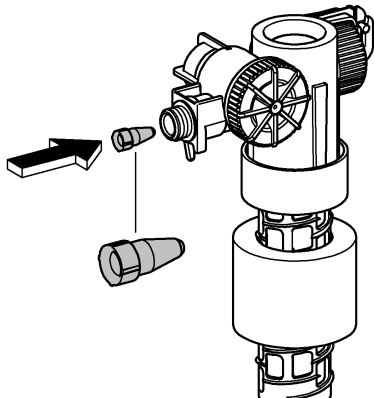

Far East Area Sales Office:

+65 6311 3600
info@grohe.com.sg

Design + Engineering GROHE Germany

ENJOY WATER®

99.513.031/ÄM 223899/05.14

- N
- DK
- FIN
- S

				X	Y	Z
	6 l			61 mm	57 mm	>18 mm
	9 l			47 mm	57 mm	<3 mm