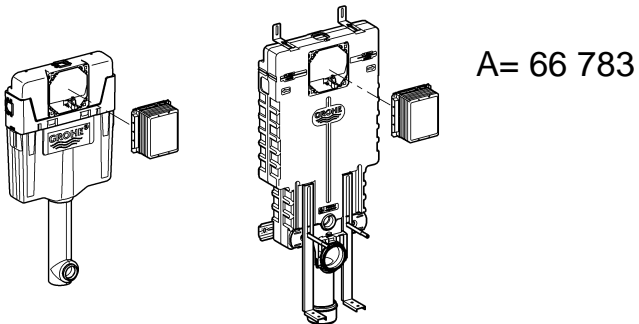

Design + Quality Engineering GROHE Germany

ENJOY WATER®

99.513.031/ÄM 223899/12.13