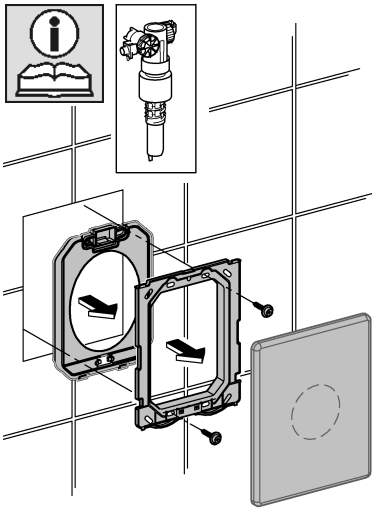

Far East Area Sales Office:

+65 6311 3600
info@grohe.com.sg

Design + Engineering GROHE Germany

ENJOY WATER®

99.513.031/ÄM 223899/05.14

- N
- DK
- FIN
- S

				X	Y	Z
	6 l			61 mm	57 mm	>18 mm
	9 l			47 mm	57 mm	<3 mm