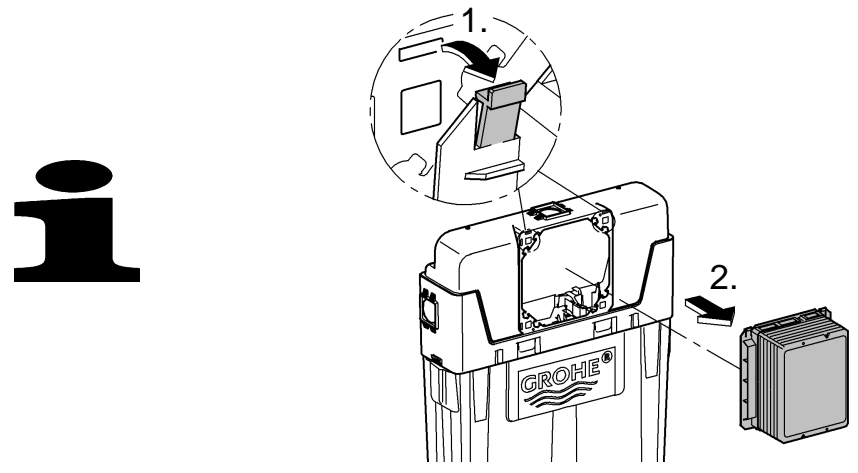

Far East Area Sales Office:

+65 6311 3600
info@grohe.com.sg

Design + Engineering GROHE Germany

ENJOY WATER®

99.513.031/ÄM 223899/05.14

- N
- DK
- FIN
- S

				X	Y	Z
	6 l			61 mm	57 mm	>18 mm
	9 l			47 mm	57 mm	<3 mm