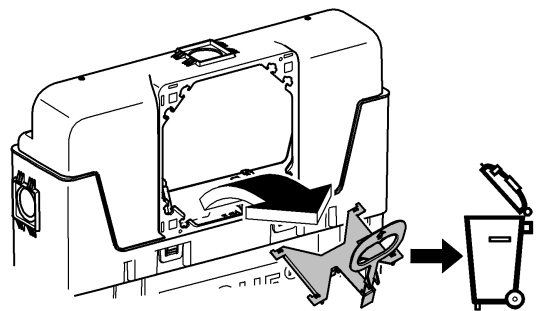

Far East Area Sales Office:

+65 6311 3600
info@grohe.com.sg

Design + Engineering GROHE Germany

ENJOY WATER®

99.513.031/ÄM 223899/05.14

- N
- DK
- FIN
- S

				X	Y	Z
	6 l			61 mm	57 mm	>18 mm
	9 l			47 mm	57 mm	<3 mm