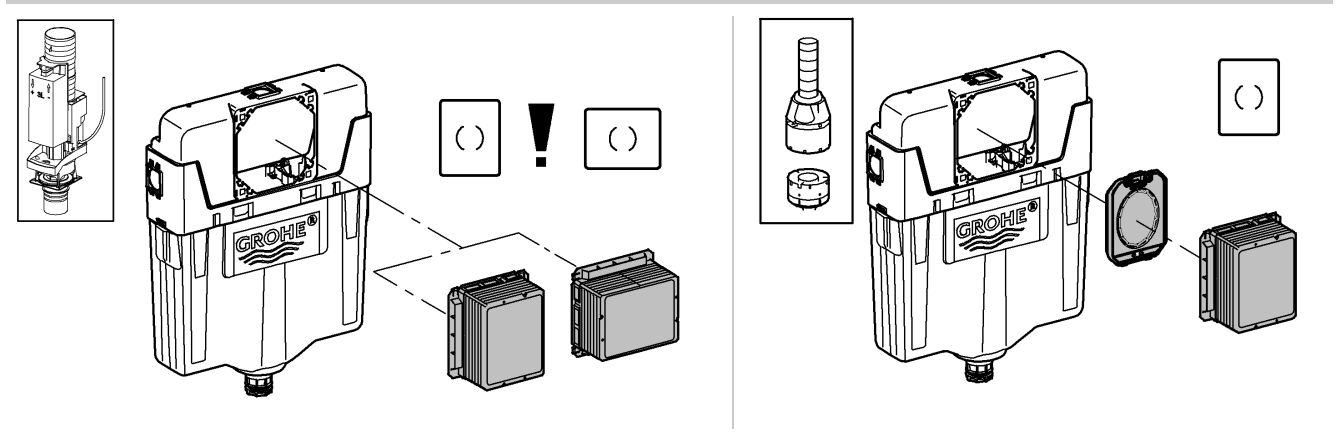

Far East Area Sales Office:

+65 6311 3600
info@grohe.com.sg

Design + Engineering GROHE Germany

ENJOY WATER®

99.513.031/ÄM 223899/05.14

- N
- DK
- FIN
- S

				X	Y	Z
	6 l			61 mm	57 mm	>18 mm
	9 l			47 mm	57 mm	<3 mm