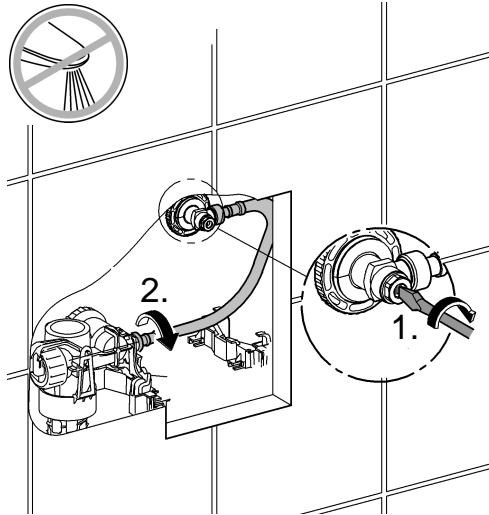

Far East Area Sales Office:

+65 6311 3600
info@grohe.com.sg

Design + Engineering GROHE Germany

ENJOY WATER®

99.513.031/ÄM 223899/05.14

- N
- DK
- FIN
- S

				X	Y	Z
	6 l			61 mm	57 mm	>18 mm
	9 l			47 mm	57 mm	<3 mm