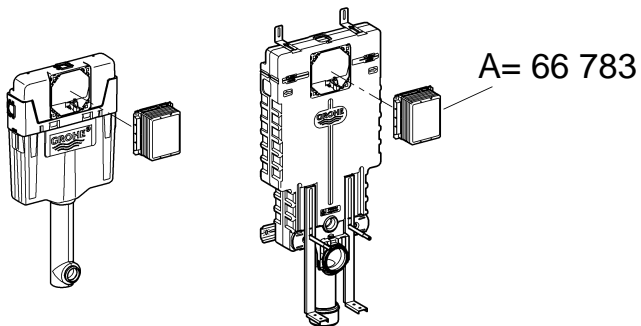

Far East Area Sales Office:

+65 6311 3600
info@grohe.com.sg

Design + Engineering GROHE Germany

ENJOY WATER®

99.513.031/ÄM 223899/05.14

- N
- DK
- FIN
- S

				X	Y	Z
	6 l			61 mm	57 mm	>18 mm
	9 l			47 mm	57 mm	<3 mm