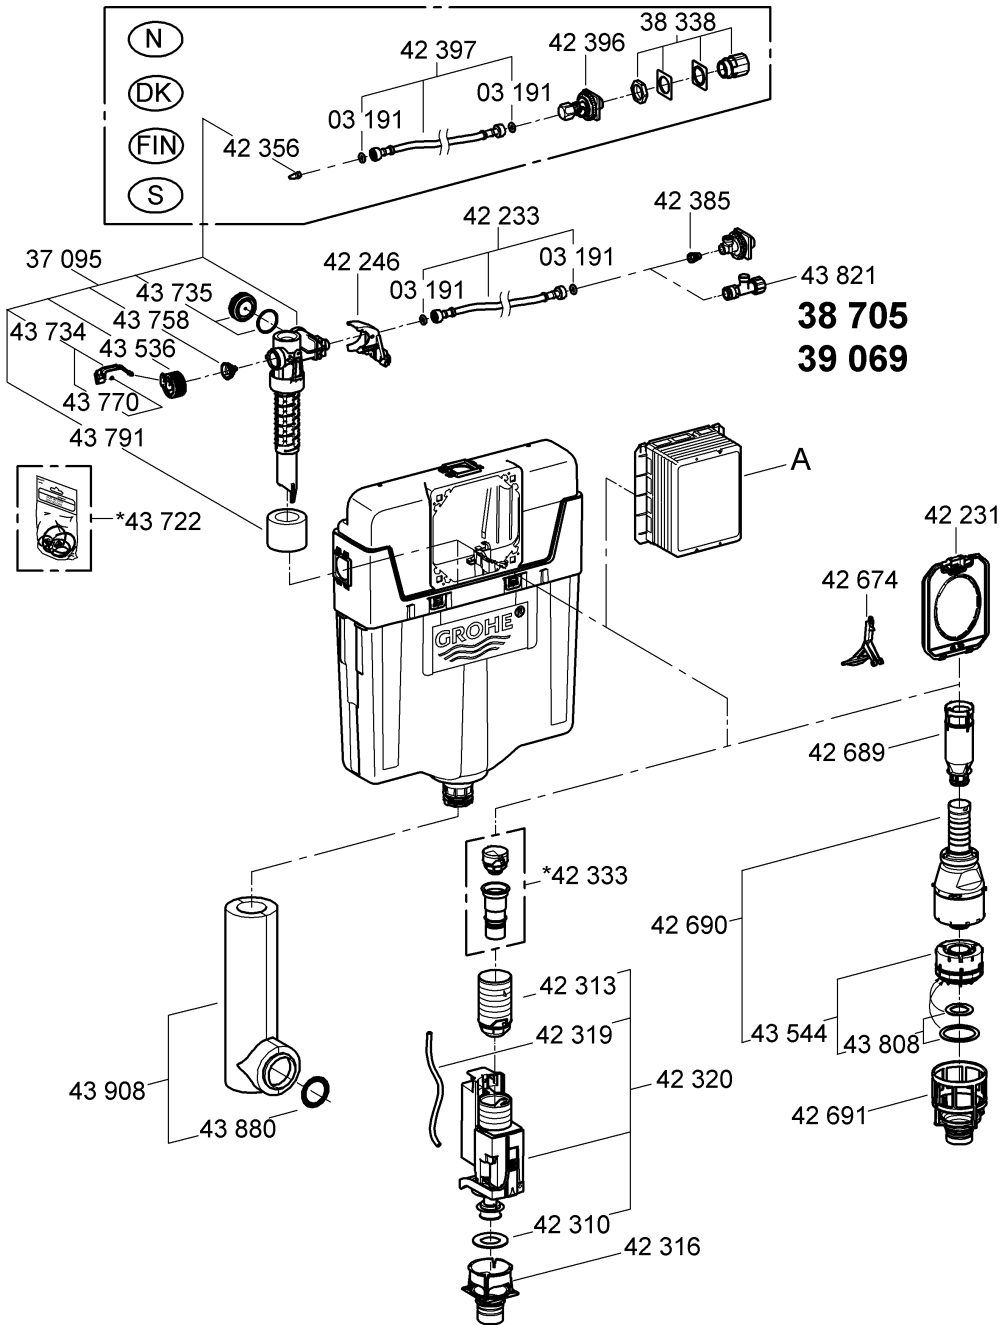

Far East Area Sales Office:

GROHE Pacific Pte. Ltd.
260 Orchard Road
08-03/04 The Heeren
Singapore 238855
Tel.: +65 6738 5585
Fax: +65 6738 0855

GROHE

ENJOY WATER®

Design + Quality Engineering GROHE Germany