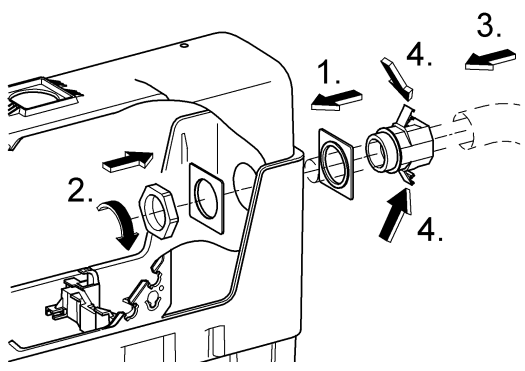

(N) (DK) (FIN) (S)