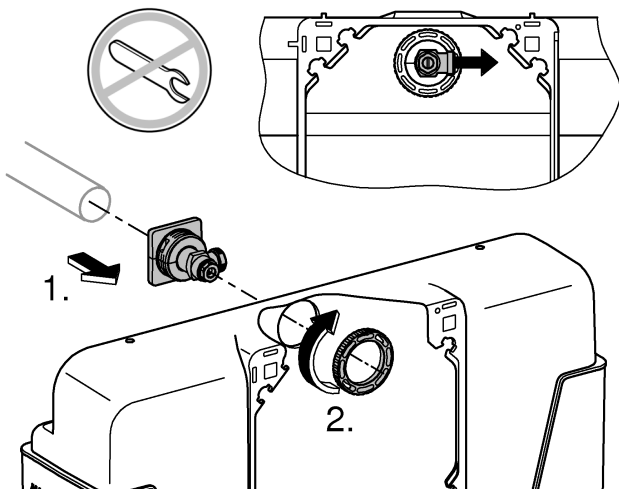

Far East Area Sales Office:

+65 6311 3600
info@grohe.com.sg

Design + Engineering GROHE Germany

ENJOY WATER®

99.513.031/ÄM 223899/05.14

- N
- DK
- FIN
- S

				X	Y	Z
	6 l			61 mm	57 mm	>18 mm
	9 l			47 mm	57 mm	<3 mm