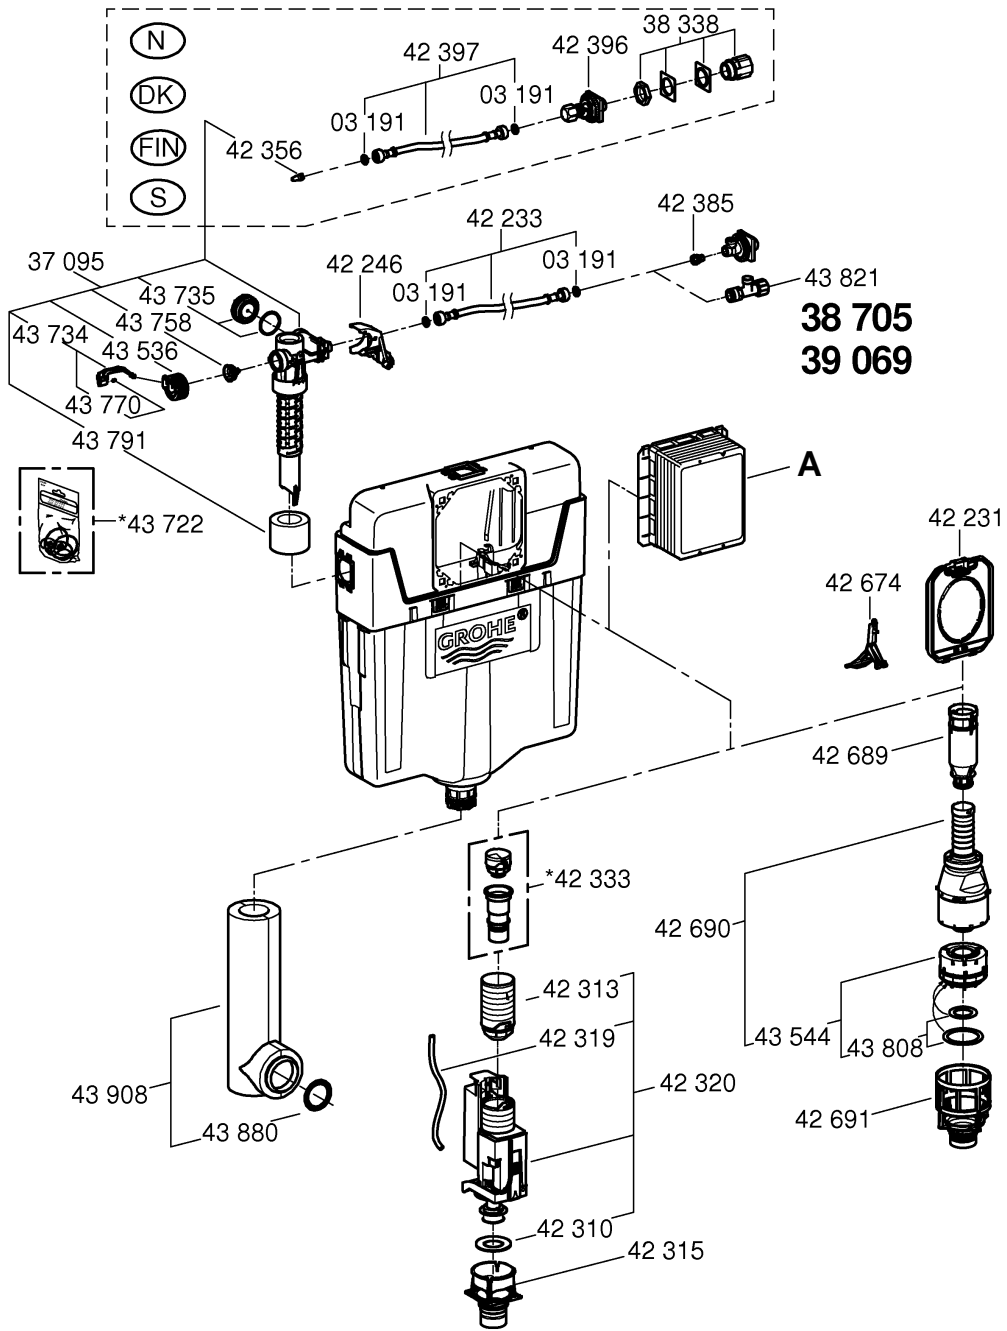

Far East Area Sales Office:

+65 6311 3600
info@grohe.com.sg

Design + Engineering GROHE Germany

ENJOY WATER®

99.513.031/ÄM 223899/05.14

- N
- DK
- FIN
- S

				X	Y	Z
	6 l			61 mm	57 mm	>18 mm
	9 l			47 mm	57 mm	<3 mm