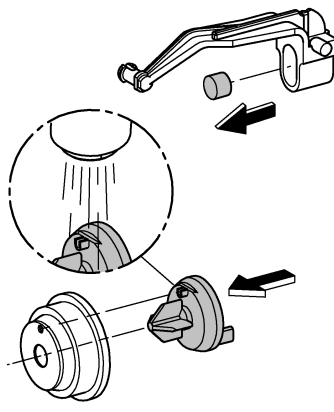

Far East Area Sales Office:

+65 6311 3600
info@grohe.com.sg

Design + Engineering GROHE Germany

ENJOY WATER®

99.513.031/ÄM 223899/05.14

- N
- DK
- FIN
- S

				X	Y	Z
	6 l			61 mm	57 mm	>18 mm
	9 l			47 mm	57 mm	<3 mm