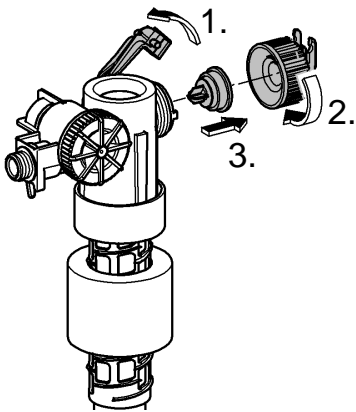

Far East Area Sales Office:

+65 6311 3600
info@grohe.com.sg

Design + Engineering GROHE Germany

ENJOY WATER®

99.513.031/ÄM 223899/05.14

- N
- DK
- FIN
- S

				X	Y	Z
	6 l			61 mm	57 mm	>18 mm
	9 l			47 mm	57 mm	<3 mm