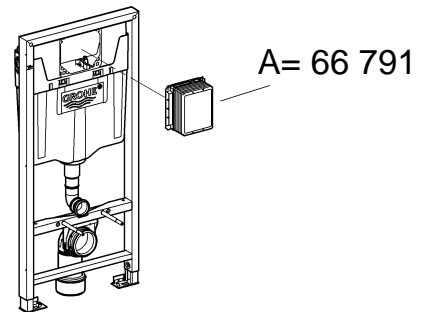

Far East Area Sales Office:

+65 6311 3600
info@grohe.com.sg

Design + Engineering GROHE Germany

ENJOY WATER®

99.513.031/ÄM 223899/05.14

- N
- DK
- FIN
- S

				X	Y	Z
	6 l			61 mm	57 mm	>18 mm
	9 l			47 mm	57 mm	<3 mm