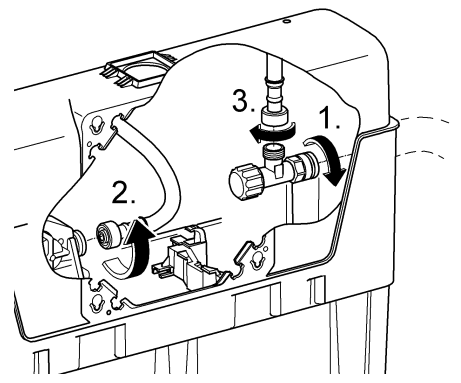

38 531
38 620
38 624
38 705