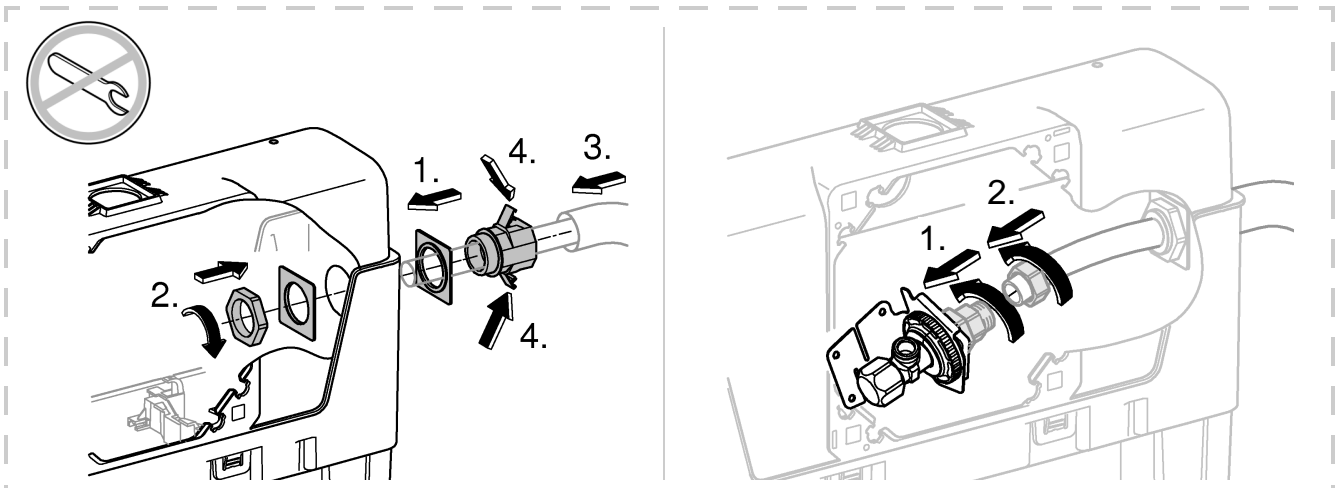

Far East Area Sales Office:

+65 6311 3600
info@grohe.com.sg

Design + Engineering GROHE Germany

ENJOY WATER®

99.513.031/ÄM 223899/05.14

- N
- DK
- FIN
- S

				X	Y	Z
	6 l			61 mm	57 mm	>18 mm
	9 l			47 mm	57 mm	<3 mm