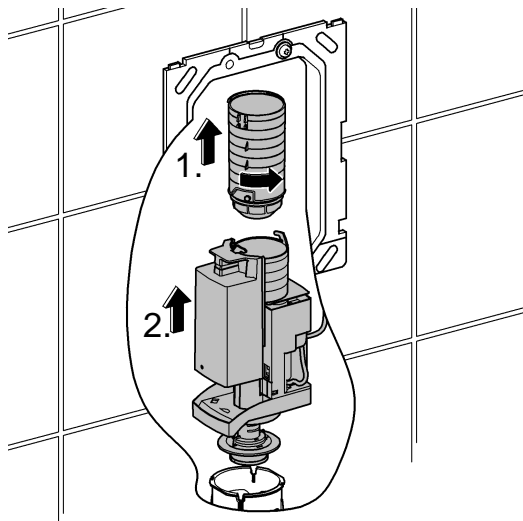

Far East Area Sales Office:

+65 6311 3600
info@grohe.com.sg

Design + Engineering GROHE Germany

ENJOY WATER®

99.513.031/ÄM 223899/05.14

- N
- DK
- FIN
- S

				X	Y	Z
	6 l			61 mm	57 mm	>18 mm
	9 l			47 mm	57 mm	<3 mm