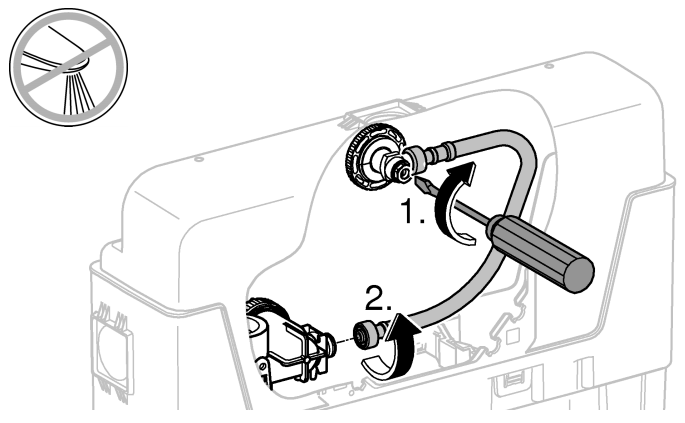

Far East Area Sales Office:

+65 6311 3600
info@grohe.com.sg

Design + Engineering GROHE Germany

ENJOY WATER®

99.513.031/ÄM 223899/05.14

- N
- DK
- FIN
- S

				X	Y	Z
	6 l			61 mm	57 mm	>18 mm
	9 l			47 mm	57 mm	<3 mm