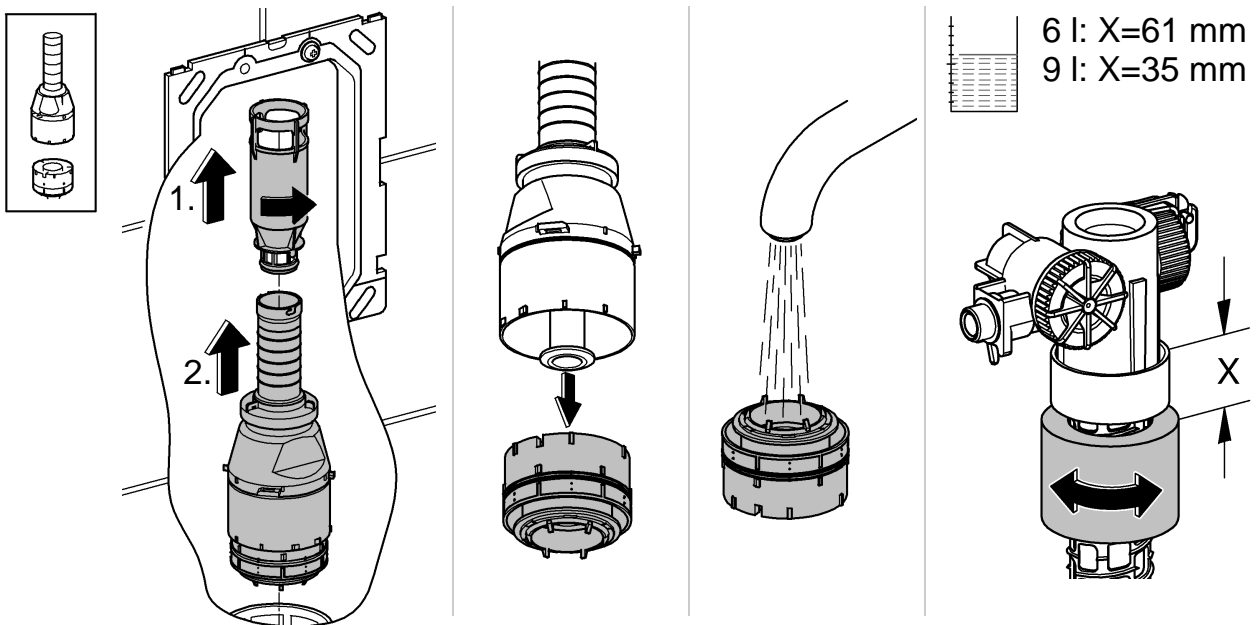

Far East Area Sales Office:

+65 6311 3600
info@grohe.com.sg

Design + Engineering GROHE Germany

ENJOY WATER®

99.513.031/ÄM 223899/05.14

- N
- DK
- FIN
- S

				X	Y	Z
	6 l			61 mm	57 mm	>18 mm
	9 l			47 mm	57 mm	<3 mm