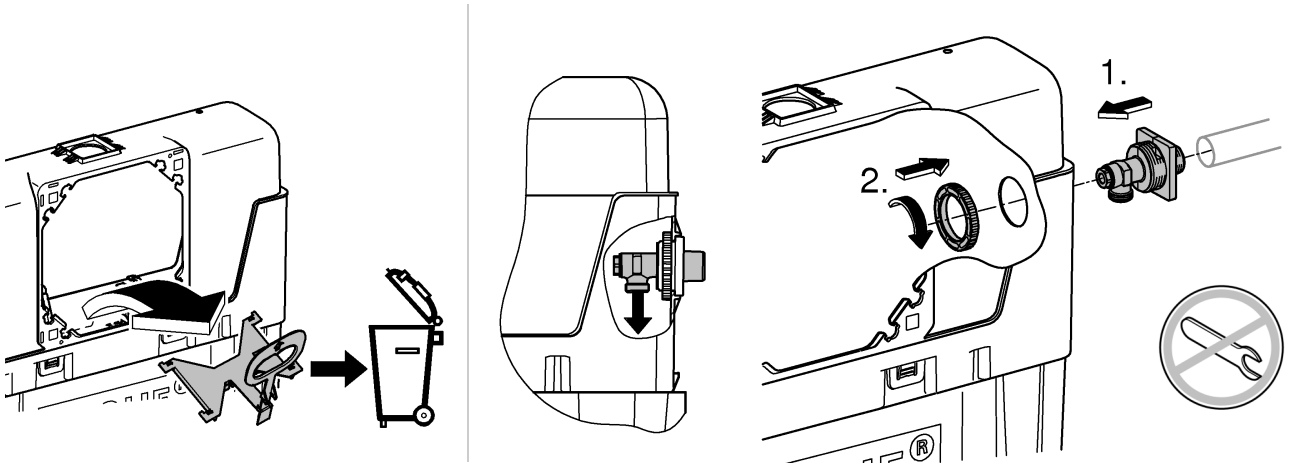

Far East Area Sales Office:

+65 6311 3600
info@grohe.com.sg

Design + Engineering GROHE Germany

ENJOY WATER®

99.513.031/ÄM 223899/05.14

- N
- DK
- FIN
- S

				X	Y	Z
	6 l			61 mm	57 mm	>18 mm
	9 l			47 mm	57 mm	<3 mm