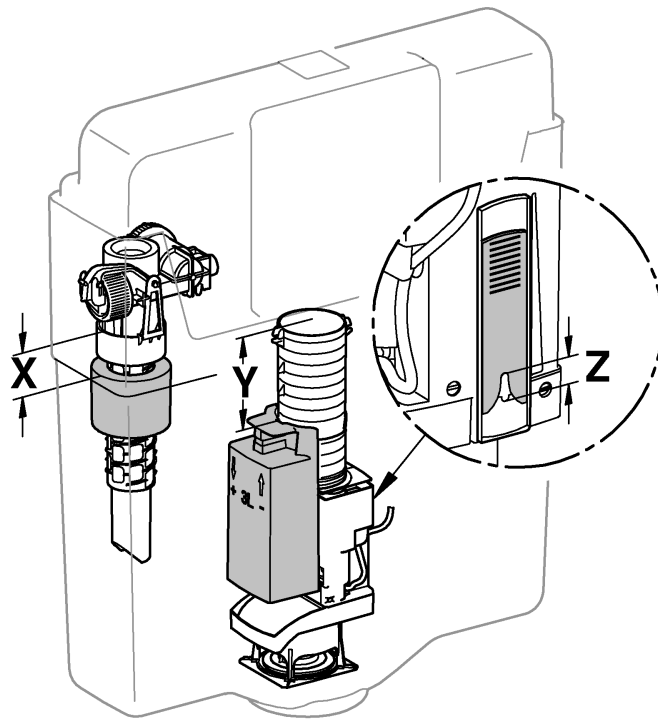

Far East Area Sales Office:

+65 6311 3600
info@grohe.com.sg

Design + Engineering GROHE Germany

ENJOY WATER®

99.513.031/ÄM 223899/05.14

- N
- DK
- FIN
- S

				X	Y	Z
	6 l			61 mm	57 mm	>18 mm
	9 l			47 mm	57 mm	<3 mm