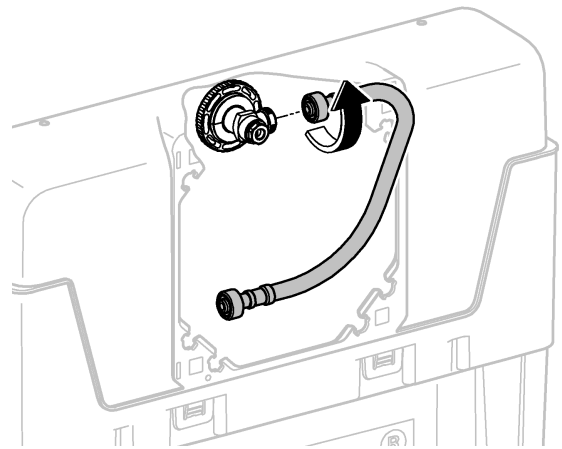

Far East Area Sales Office:

+65 6311 3600
info@grohe.com.sg

Design + Engineering GROHE Germany

ENJOY WATER®

99.513.031/ÄM 223899/05.14

- N
- DK
- FIN
- S

				X	Y	Z
	6 l			61 mm	57 mm	>18 mm
	9 l			47 mm	57 mm	<3 mm