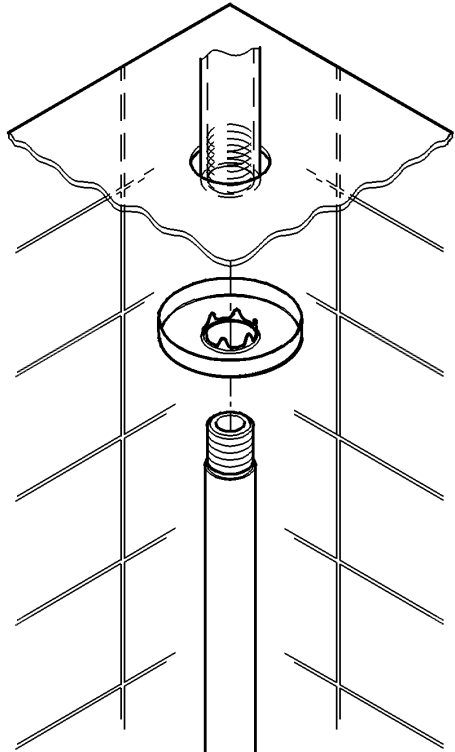

☎ +971 4 3318070

grohedubai@grome.com

**Far East Area Sales Office:**

☎ +65 6311 3600

info@grohe.com.sg

ENJOY WATER®

ENJOY WATER®

17mm