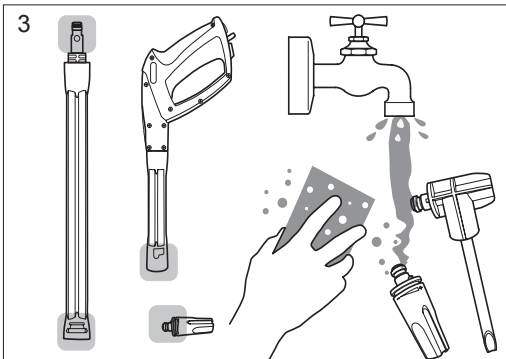

F

H

590657901

Surface Cleaner SC 300

590659701

Suction Hose

590660701

Vehicle Kit