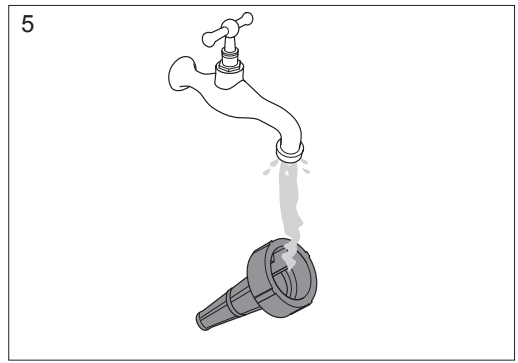

F

H

590657901

Surface Cleaner SC 300

590659701

Suction Hose

590660701

Vehicle Kit