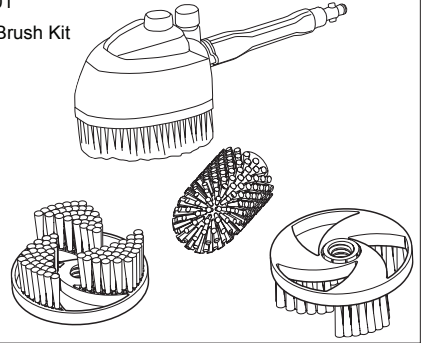

590660601

Rotating Brush Kit