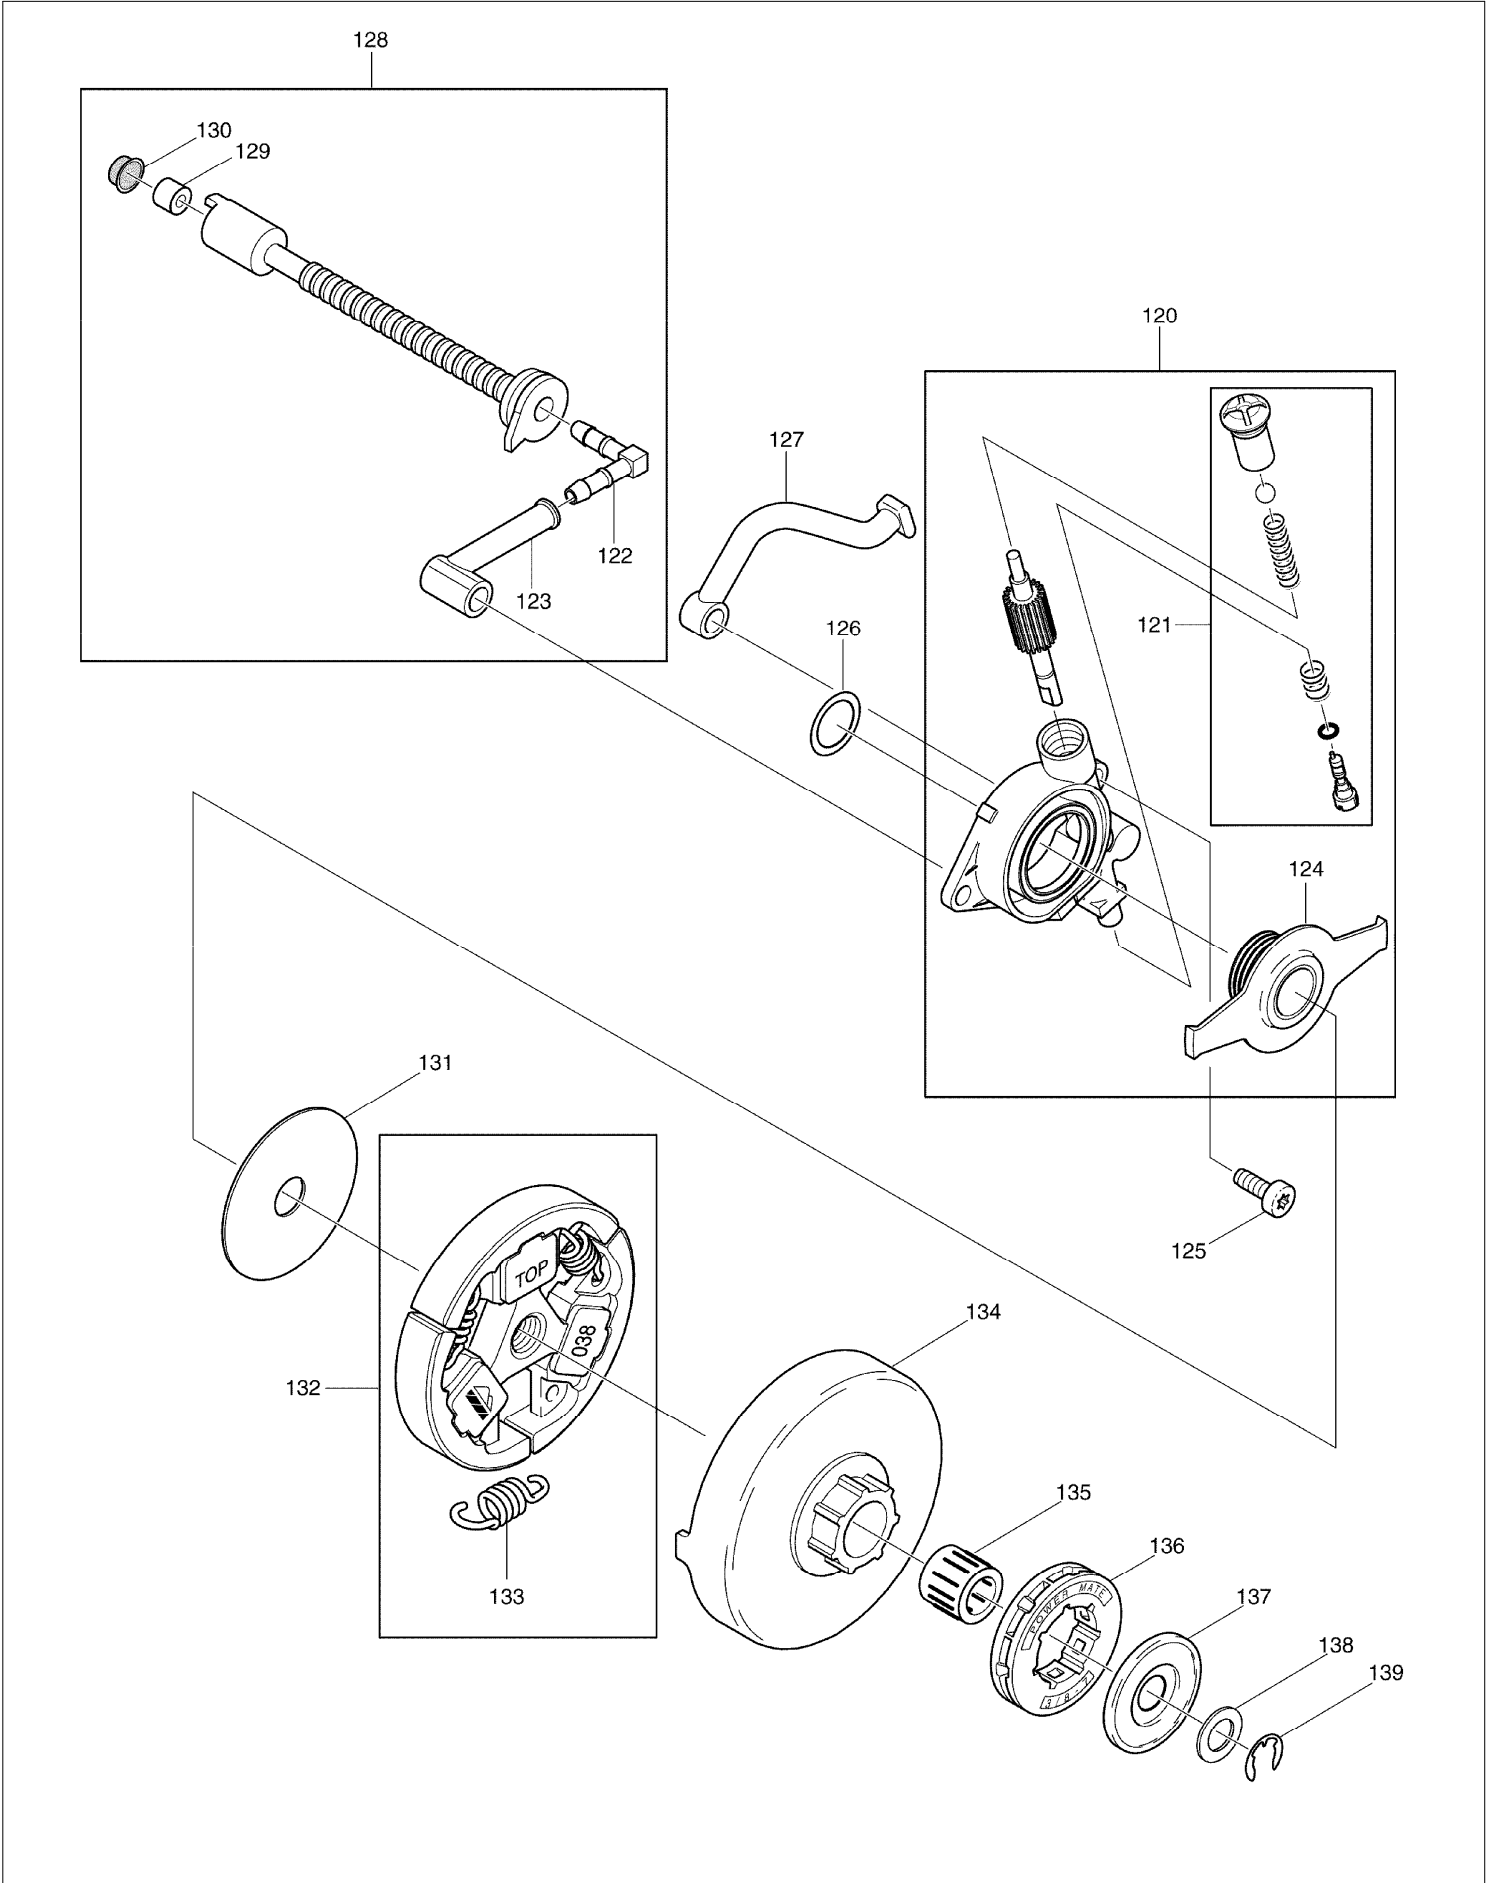

SERVICE DRAWING

MODEL NO. DCS7301