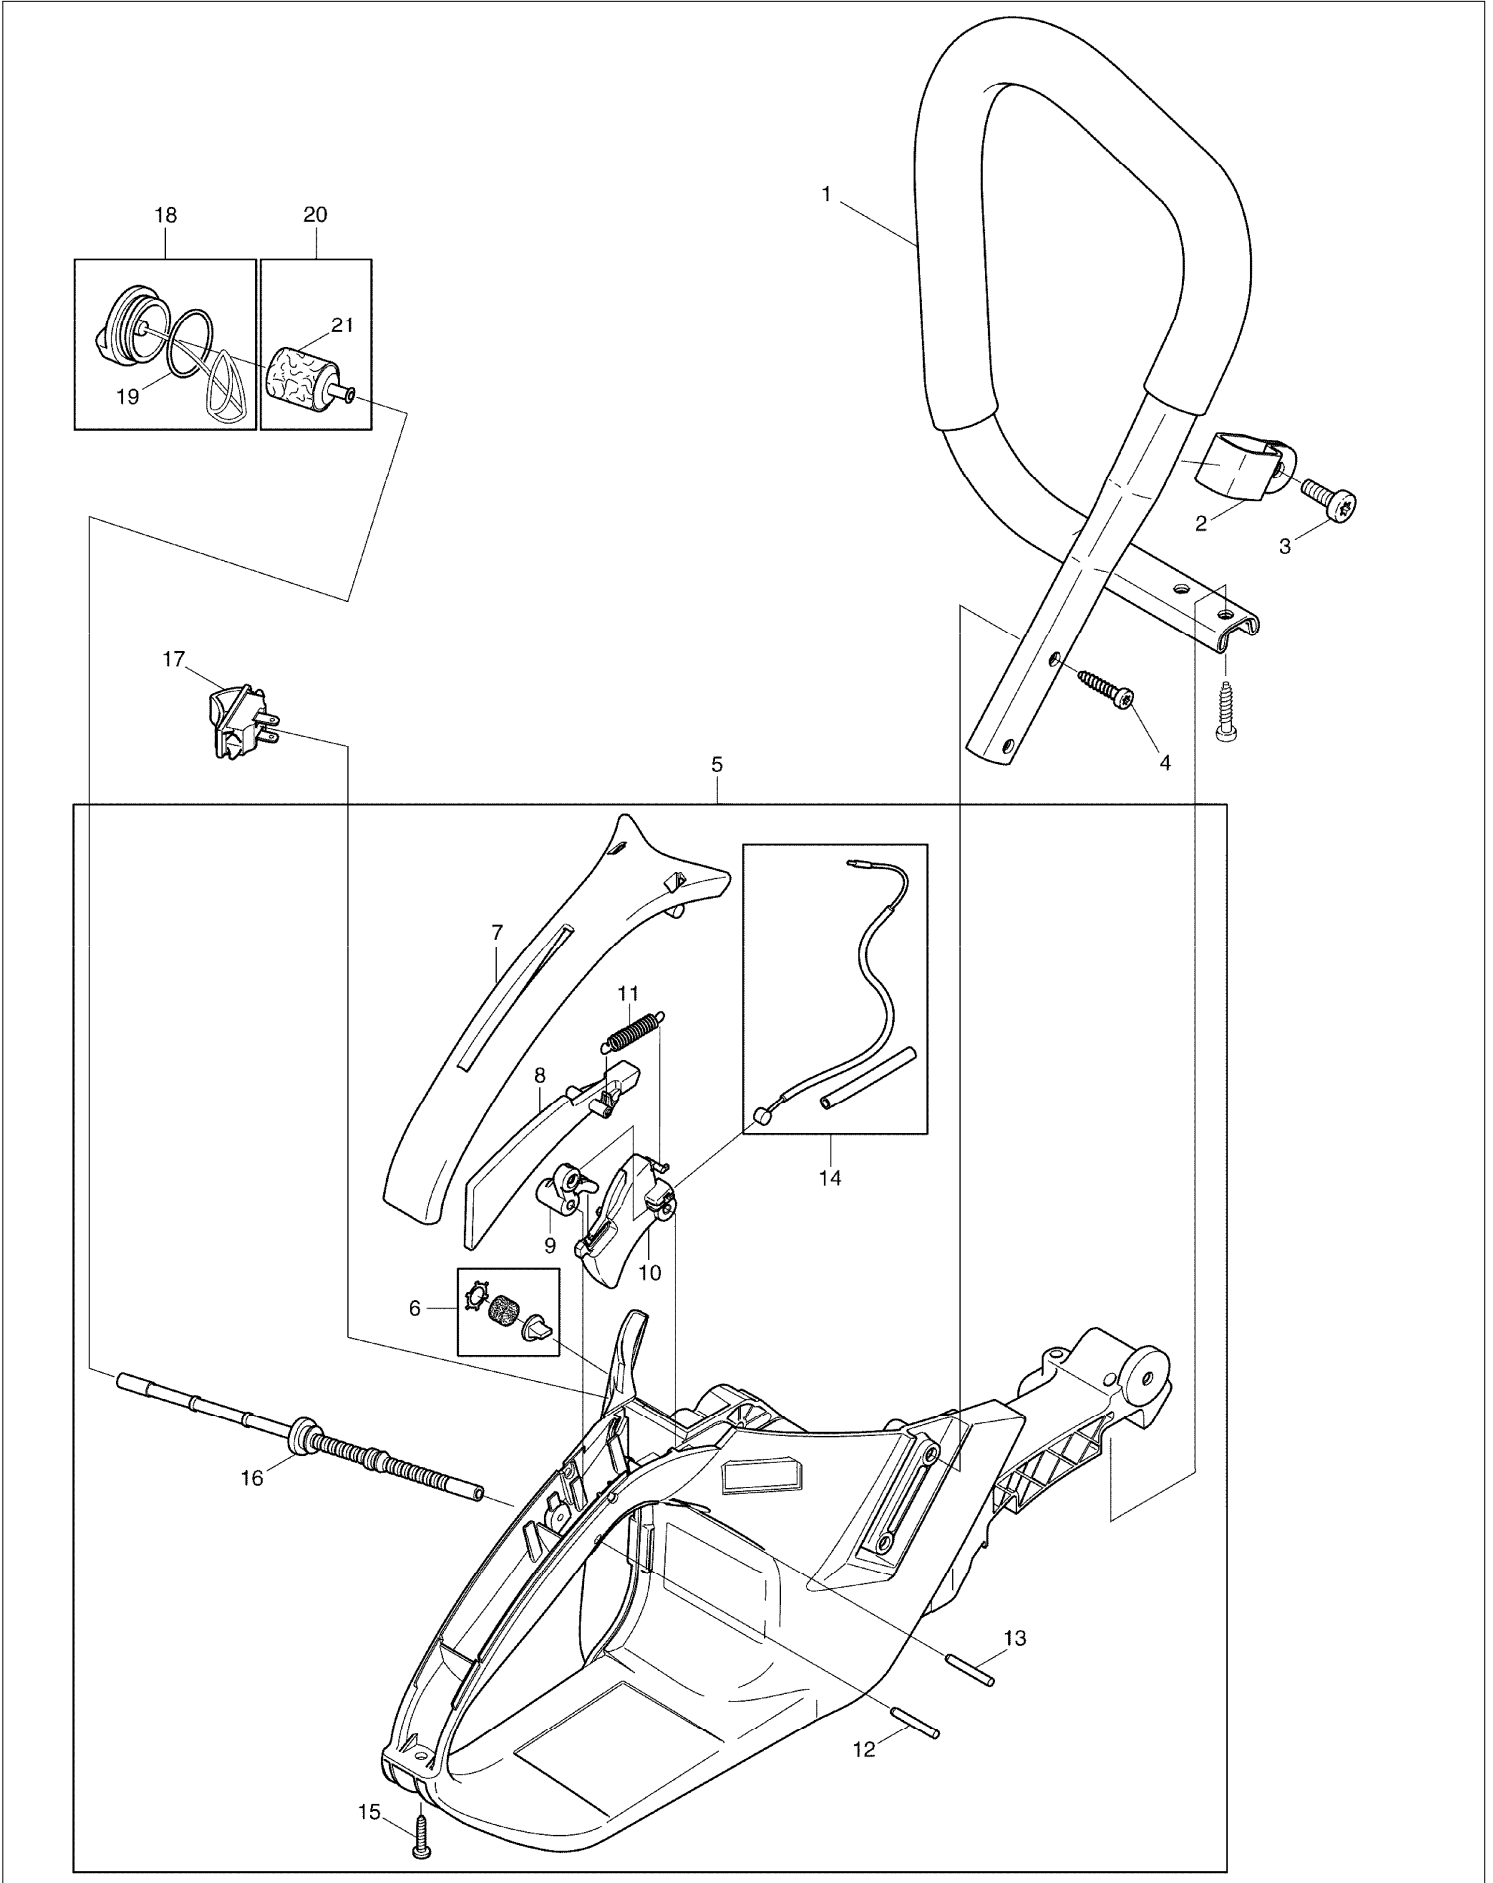

SPARE PARTS LIST

MODEL NO. DCS7301

ITEM	PART NO.	DESCRIPTION	QTY	NOTE
165	038213090	TENSIONING NUT	1	
166	038213070	TENSIONING SCREW BEARING	1	
167	915135100	THREAD FORMING SCREW 3.5X9.5	1	
168	024213240	CHAIN GUIDE	1	
169	923208004	HEXAGONAL NUT M8	2	
170	957250060	SPIKE BAR	1	
171	908005125	FILLISTER HEAD SCREW M5X12	2	
172	920405000	HEXAGONAL NUT M5	2	
173	038153010	CARBURETOR INC. 174-178,180-189	1	
174	038153030	PUMP COVER	1	
175	038153360	SCREW	1	
176	038153040	DIAPHRAGM COVER	1	
177	001153020	SCREW	4	
178	038153060	SET DIAPHRAGM / GASKETS INC. 179	1	
179	038153070	PUMP DIAPHRAGM	1	
180	038153210	LOCKING BALL	1	
181	038153220	IDLE STOP SCREW	1	
182	028153180	SCREEN	1	
183	957153060	KIT THROTTLE SHAFT	1	
184	957153050	KIT CHOKE SHAFT	1	
185	957153070	CONTROL PARTS	1	
186	038153260	SPRING	2	
187	038153230	IDLE ADJUSTMENT SCREW	1	
188	038153240	MAIN ADJUSTMENT SCREW	1	
189	038153270	RUBBER RING	1	
190	*****	*****	***	*****
191	*****	*****	***	*****
A01	*****	*****	***	*****
A02	940827000	ANGLED SCREW DRIVER	1	
A03	941719131	UNIVERSAL WRENCH	1	
A04	944340001	SCREW DRIVER	1	
A05	950004001	PLASTIC BAG	1	

SERVICE DRAWING

MODEL NO. DCS7301