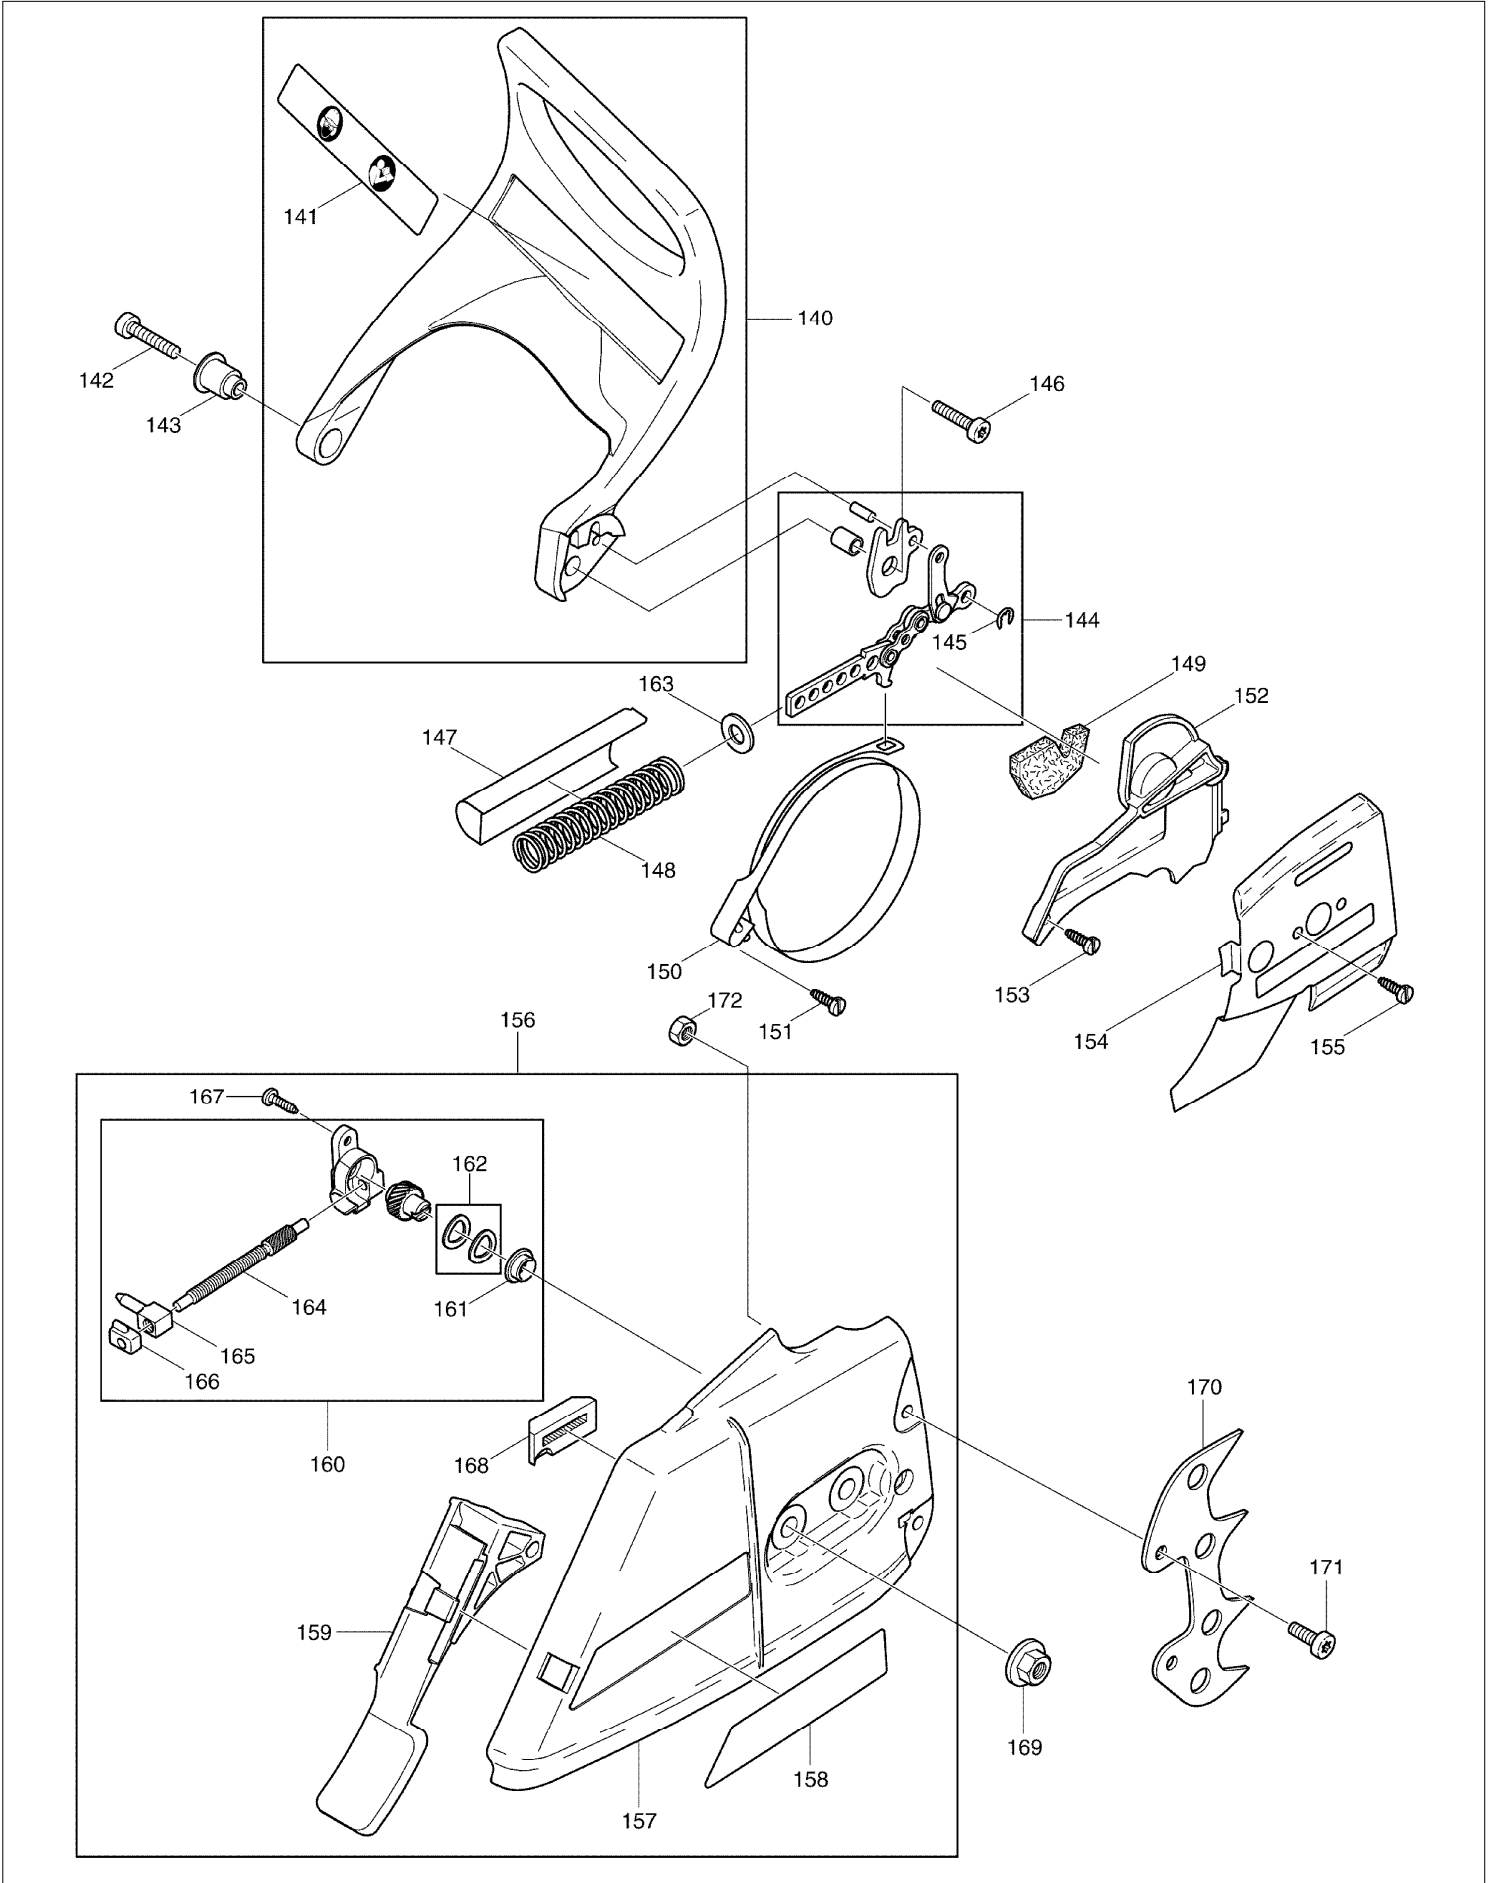

SERVICE DRAWING

MODEL NO. DCS7301