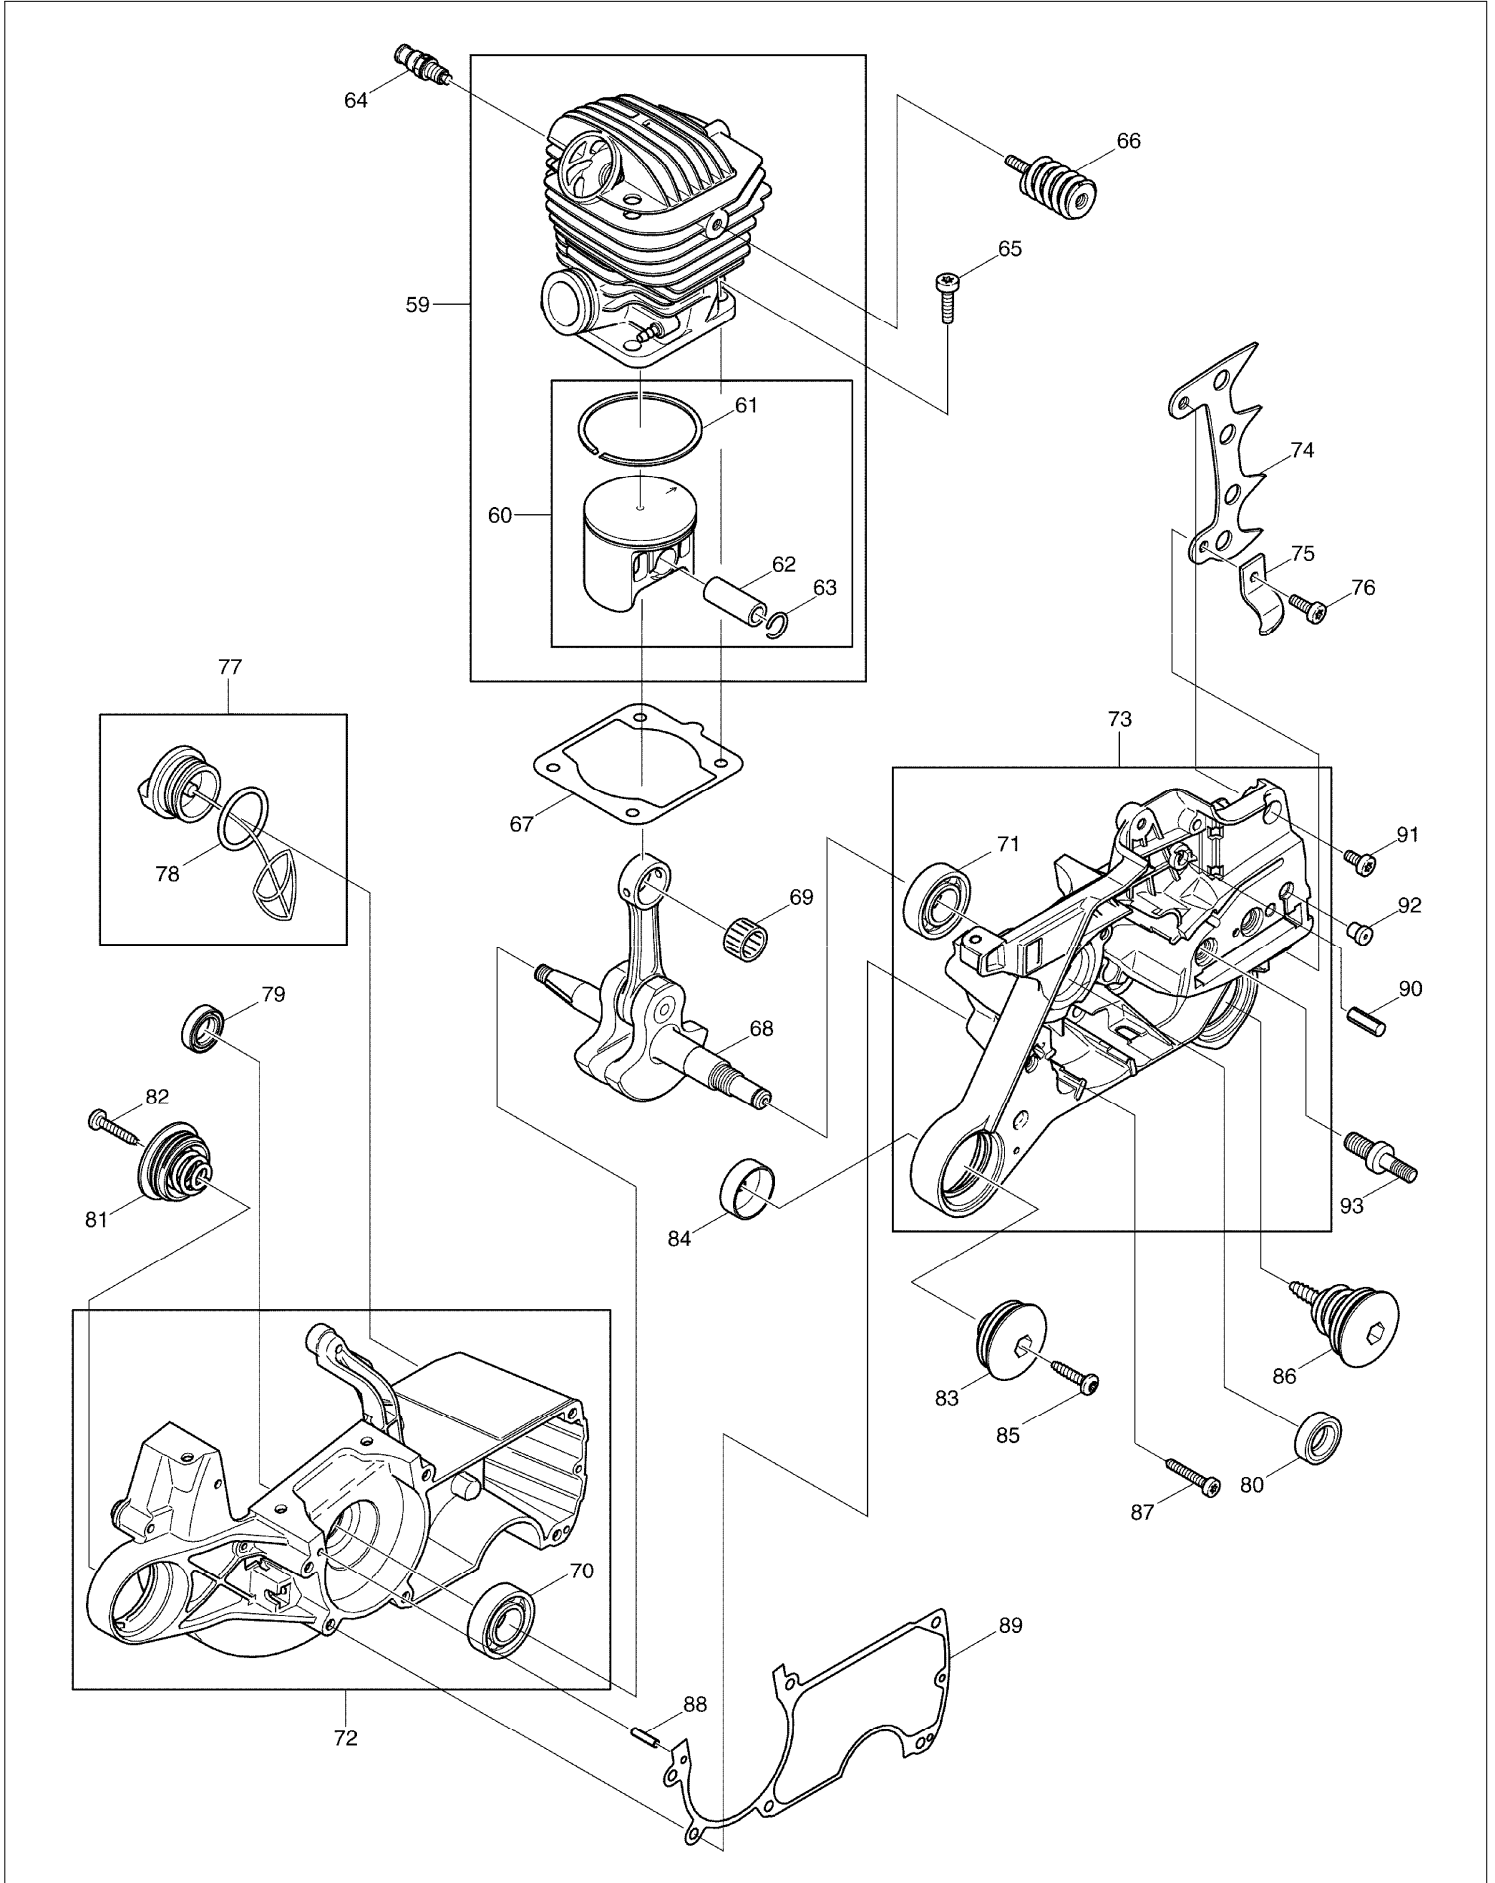

SERVICE DRAWING

MODEL NO. DCS7301