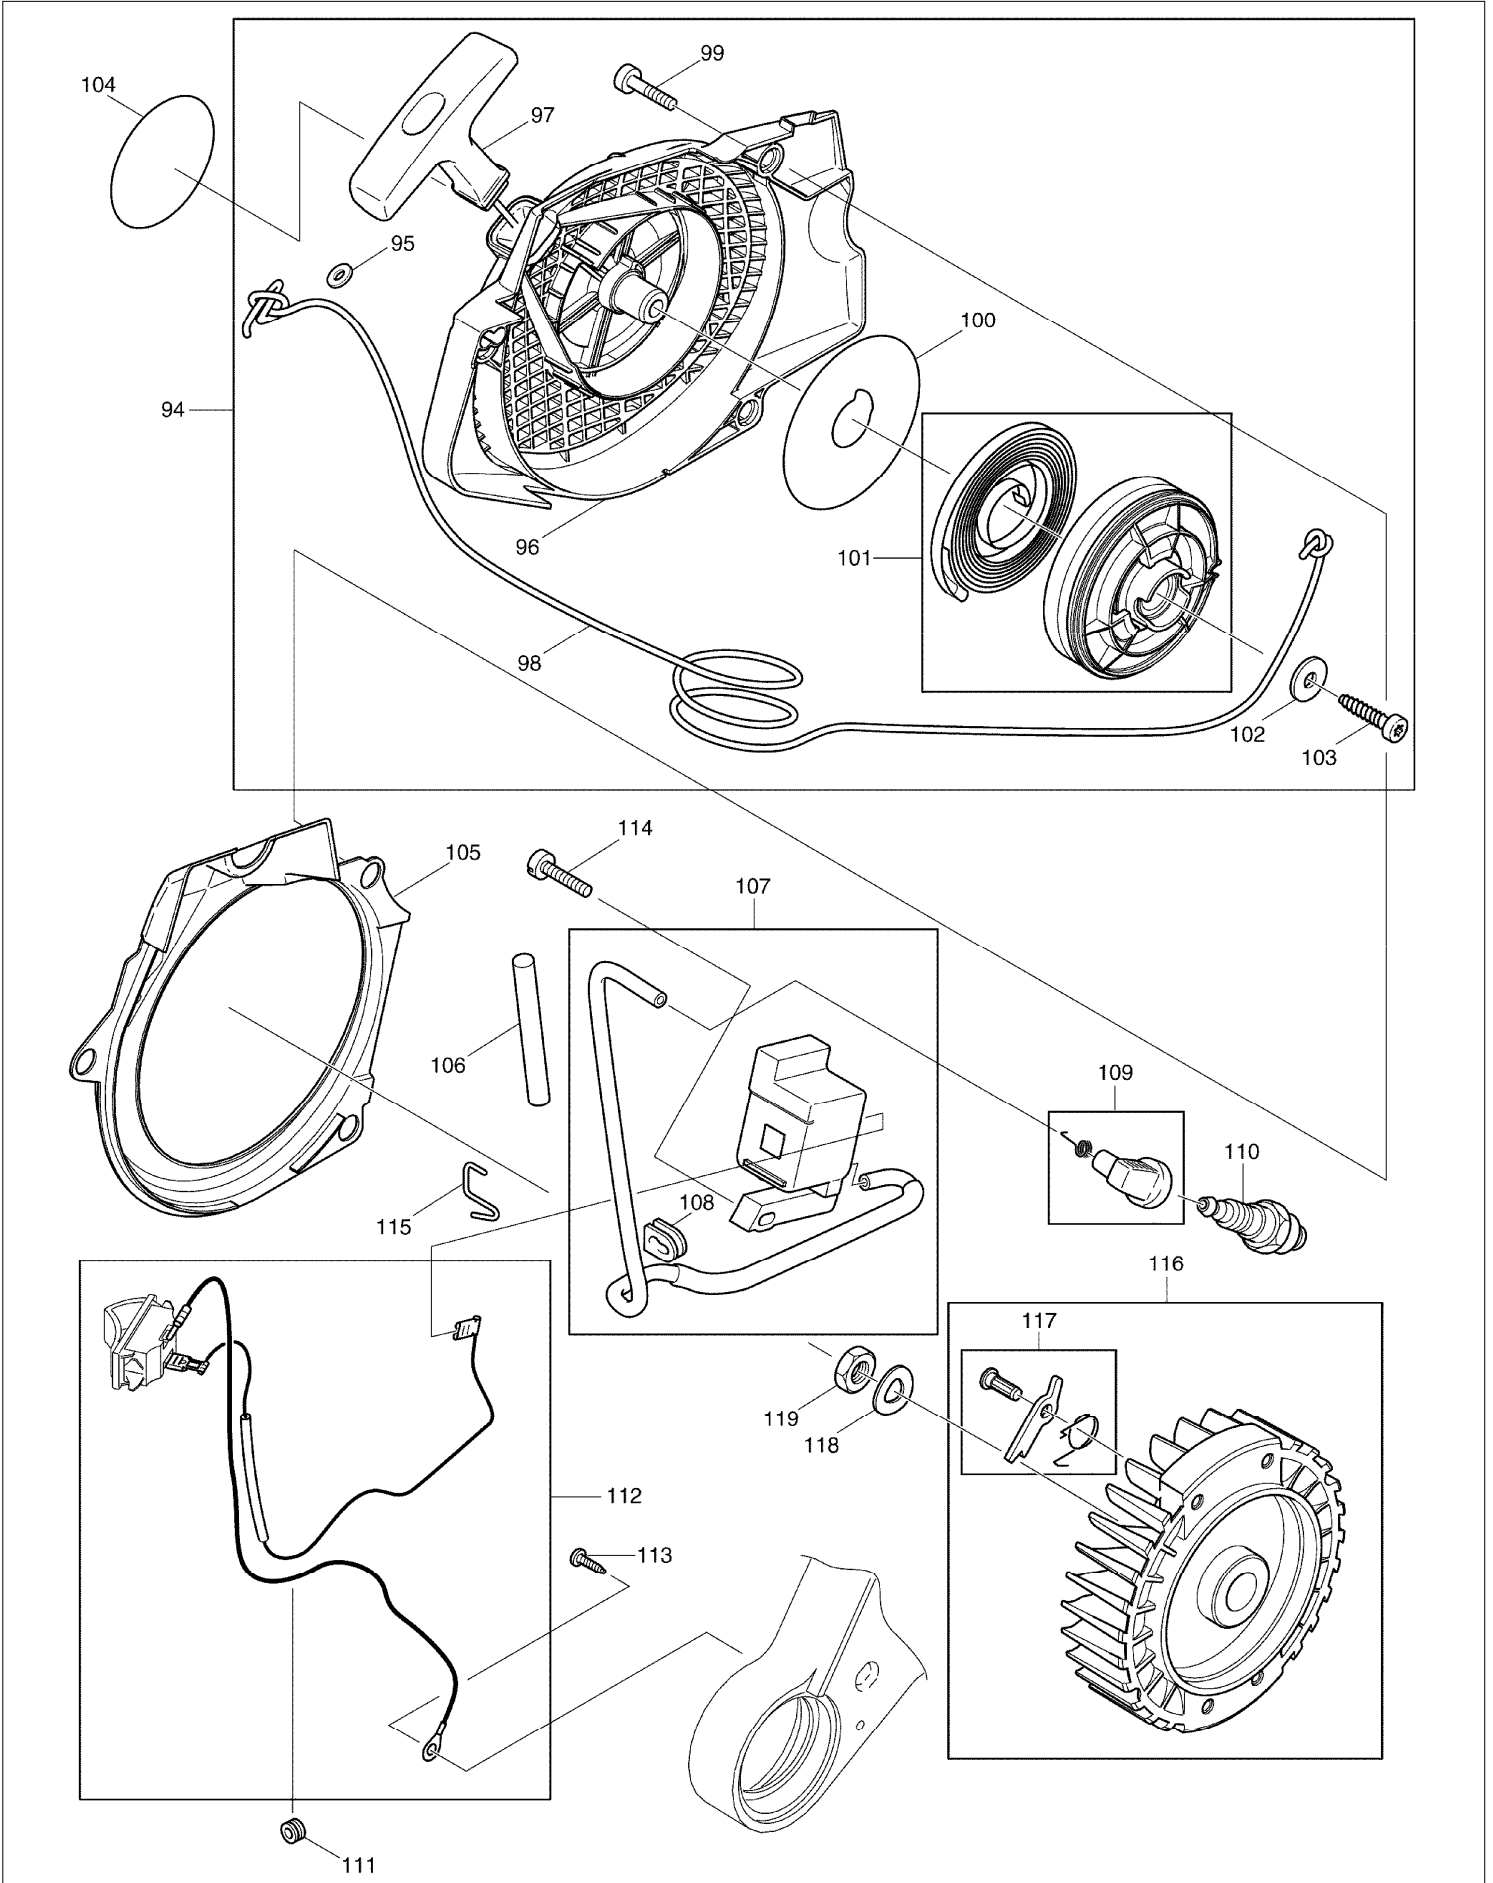

SERVICE DRAWING

MODEL NO. DCS7301