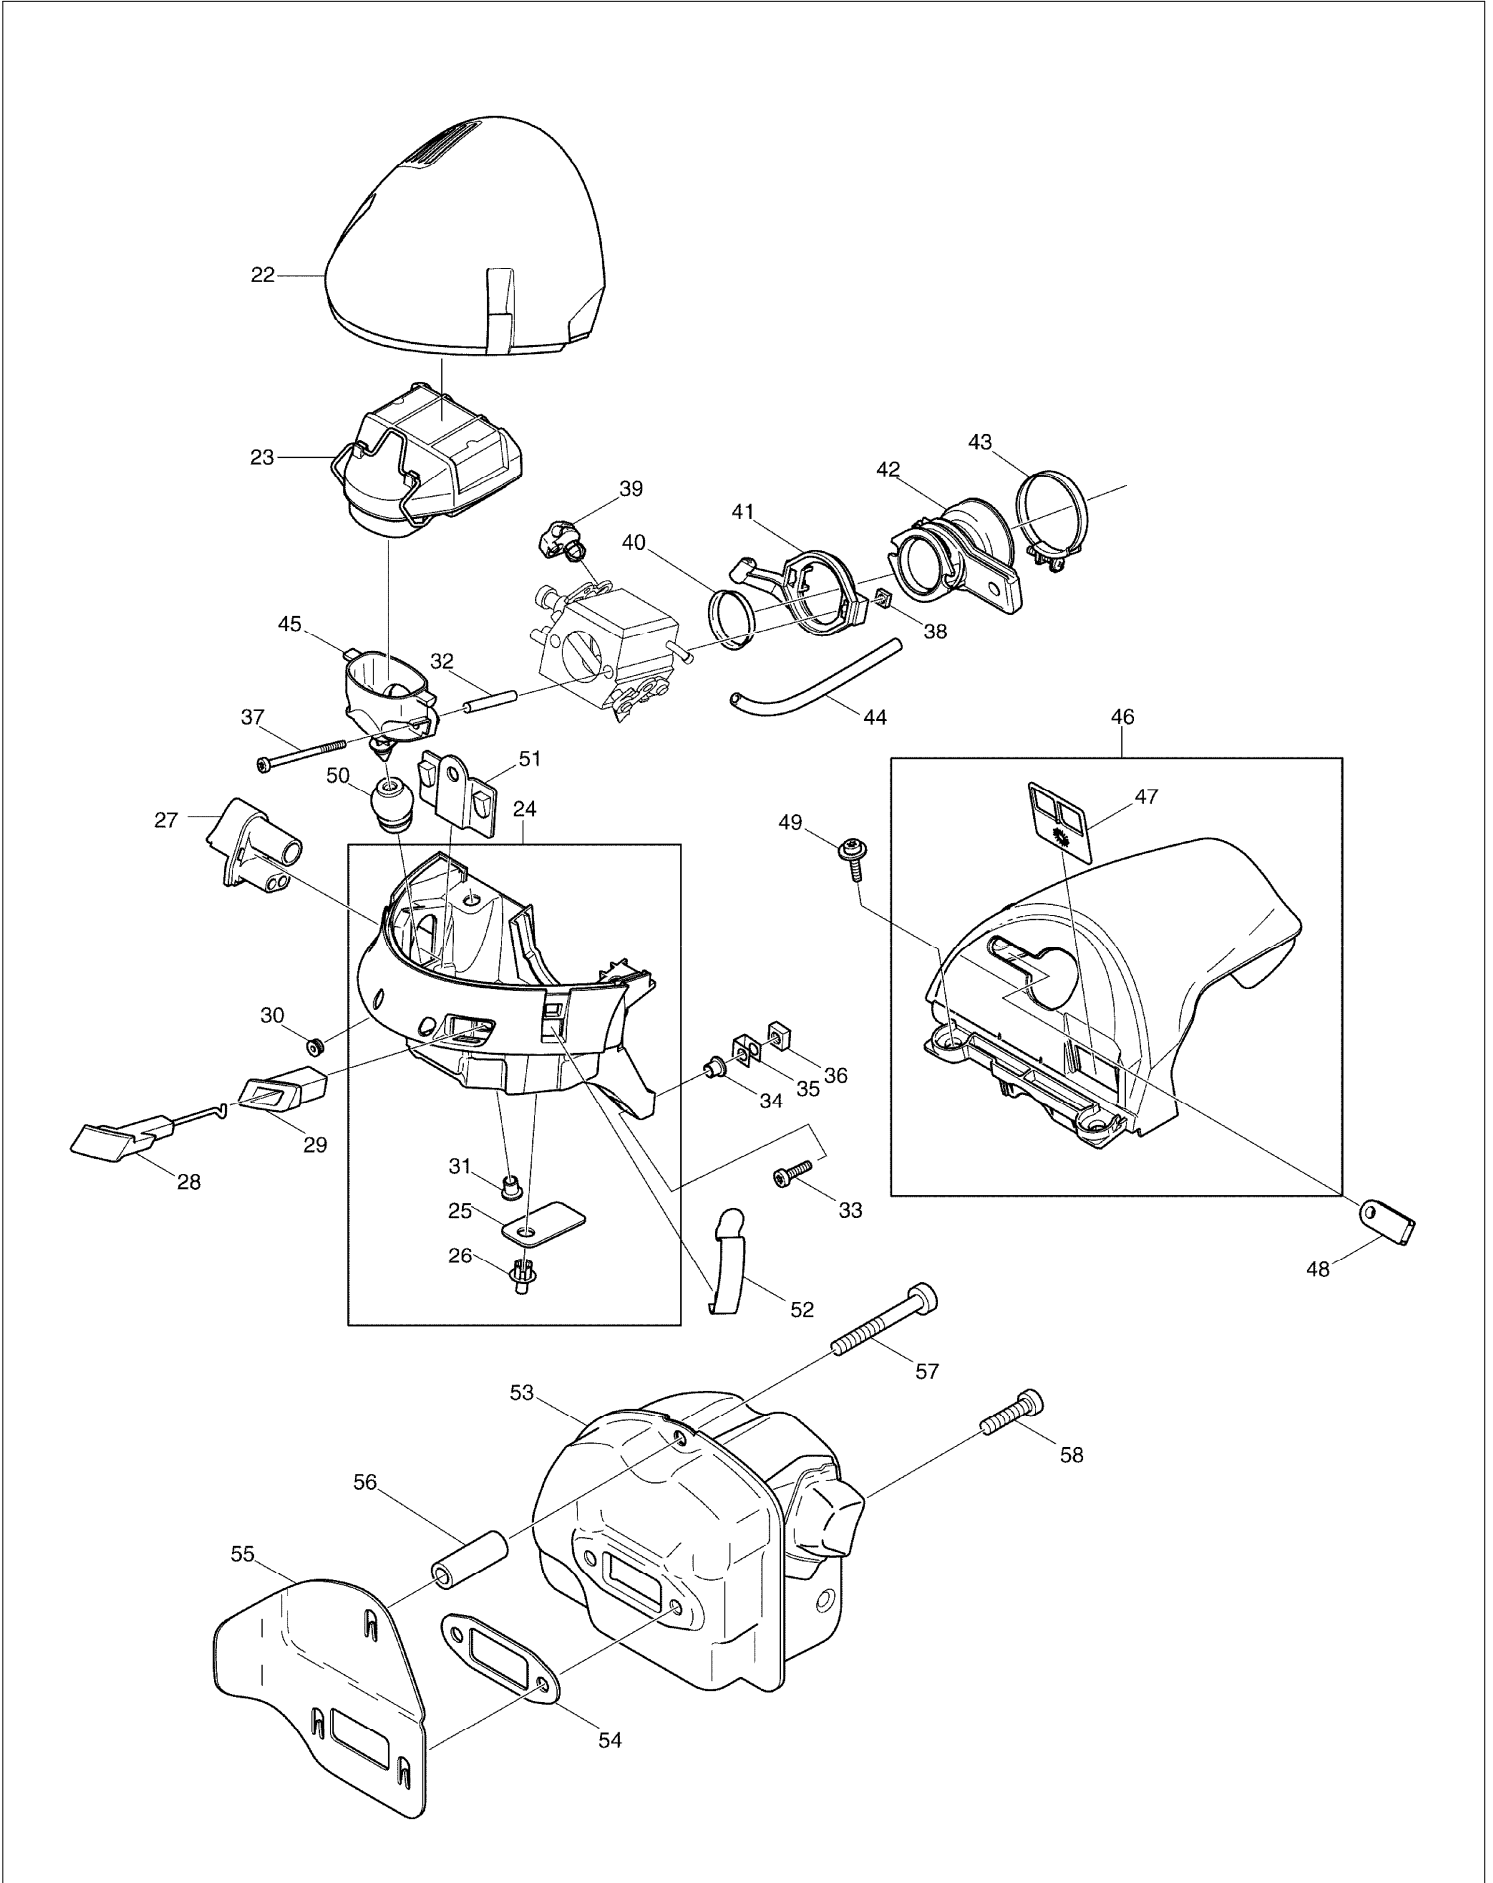

SERVICE DRAWING

MODEL NO. DCS7301