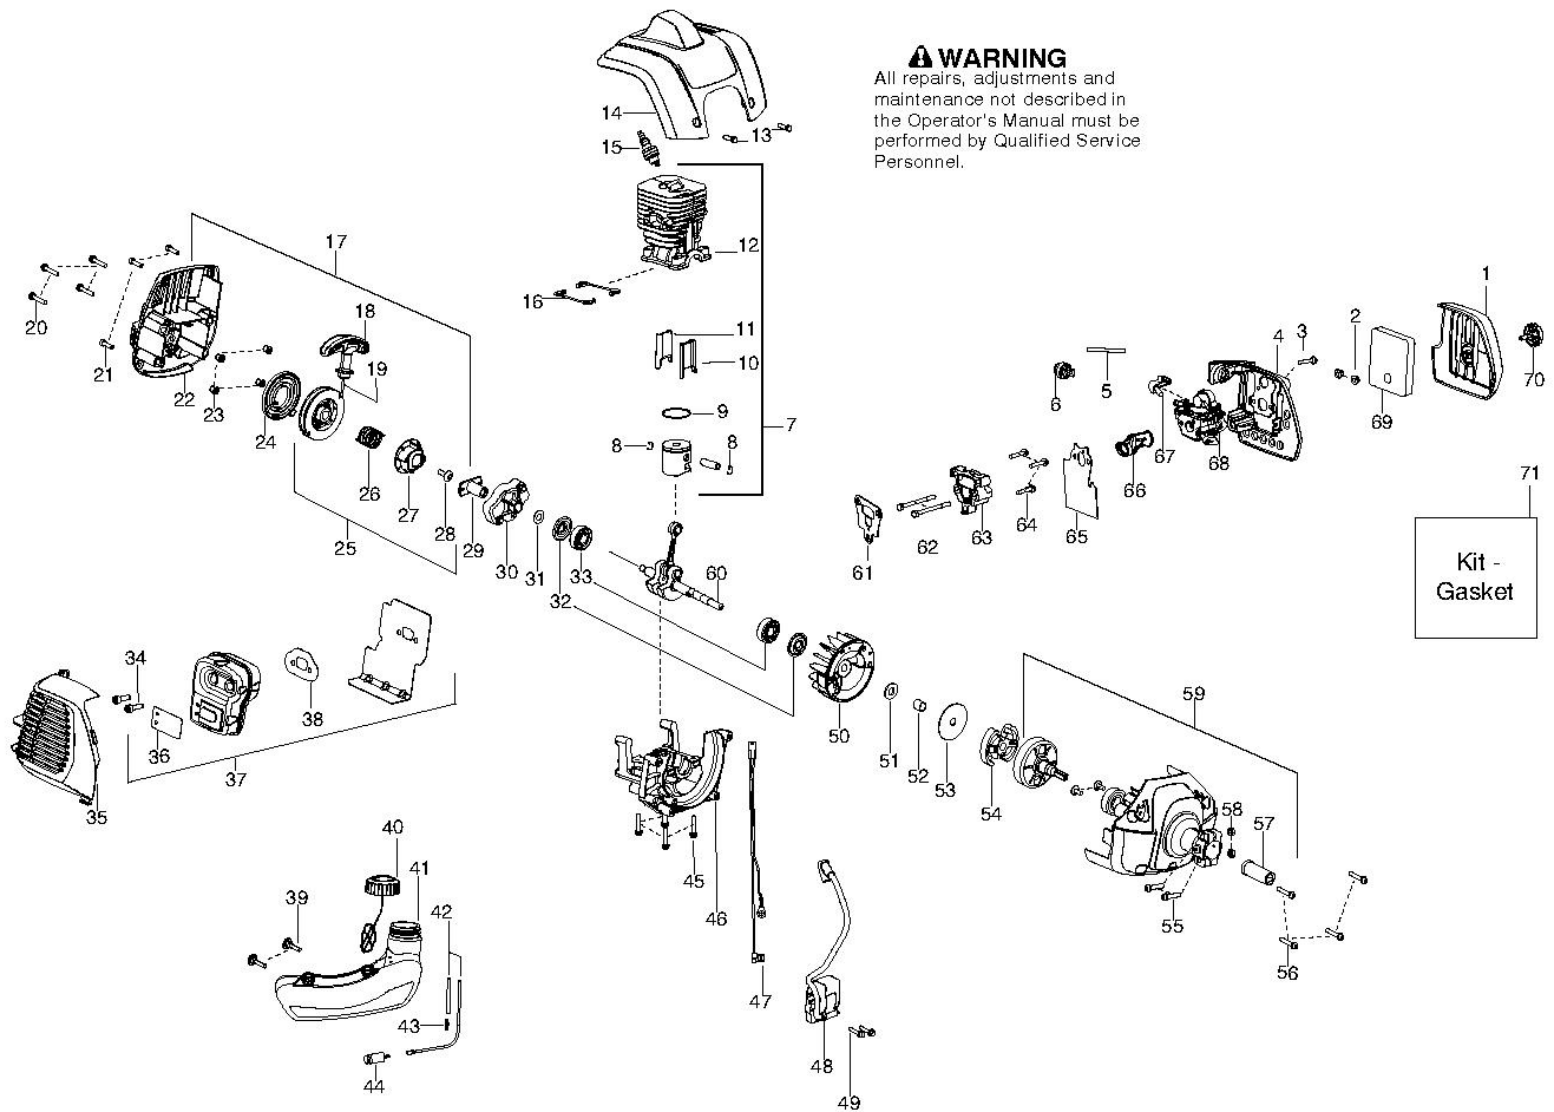

## ENGINE

Ref	Part No.	Description	QTY	KIT
1	545 17 70-01	FILTER COVER	1	
2	530 01 61-01	NUT	1	
3	530 01 63-01	SCREW	1	
4	545 17 69-01	BASE	1	
6	530 04 77-21	PRIMER	1	
7	545 00 80-46	CYLINDER ASSY	1	
8	545 19 48-01	RETAINER	1	
9	545 19 46-01	PISTON RING	1	
10	545 19 49-01	INSERT	1	
11	545 19 50-01	INSERT	1	
12	545 18 18-01	CYLINDER	1	
13	530 01 64-49	SCREW	1	
14	545 15 64-01	CYLINDER COVER	1	
15	952 03 02-49	SPARK PLUG	1	
16	545 00 80-44	SEALING	1	

<b>Ref</b>	<b>Part No.</b>	<b>Description</b>	<b>QTY</b>	<b>KIT</b>
66	545 19 05-01	CONNECTION	1	
67	574 71 97-01	CHOKE LEVER	1	
68	545 00 80-42	CARBURETTOR	1	
69	545 19 59-01	AIR FILTER	1	
70	545 18 88-01	TURNING KNOB	1	
71	545 00 80-44	SEALING	1	

Ref	Part No.	Description	QTY	KIT
20	530 01 58-86	SCREW	1	
21	545 02 45-04	CLAMP	1	
22	530 01 64-06	SCREW	1	
23	530 01 59-34	SCREW	1	
24	545 15 90-01	HANDLE	1	
25	545 15 91-01	HANDLE	1	
26	530 01 59-40	SCREW	1	
27	545 21 99-01	ASSY HANDLEBAR BULLH	1	
28	544 84 58-02	HARNESS	1	
29	530 01 57-75	SCREW	1	
30	530 01 60-14	SCREW	1	
31	545 15 07-01	BRACKET	1	
32	530 09 61-00	GEARBOX,	1	
33	530 01 63-12	SCREW	1	
34	530 09 58-15	CUP	1	
35	530 07 19-47	KIT	1	
36	530 05 58-92	ASSEMBLY	1	
37	530 09 58-16	WASHER	1	
38	530 01 62-40	WASHER	1	
39	530 01 57-93	NUT	1	
40	530 05 64-01	WRENCH	1	
41	530 01 51-97	NUT	1	
42	545 08 10-01	KIT	1	
43	530 05 22-86	BLADE	1	
44	530 01 58-14	SCREW	1	
45	530 01 58-20	SCREW	1	
46	537 41 93-02	HOUSING	1	
47	537 41 98-01	ADAPTER	1	
48	537 33 88-01	SPRING	1	
49	530 09 63-28	Assy spool (incl. line),	1	
50	545 00 33-65	EYELET	1	
51	537 41 96-01	KNOB	1	
52	537 41 92-02	TRIMMER HEAD	1	
	545 19 67-31	MANUAL OPERATORS SCA	1	
	545 19 67-32	MANUAL OPERATORS EUR	1	
	545 19 67-33	MANUAL OPERATORS EUR	1	
	545 19 67-34	MANUAL OPERATORS EUR	1	
	545 19 67-35	MANUAL OPERATORS EUR	1	
	545 19 67-36	MANUAL OPERATORS EUR	1	
	545 19 67-37	MANUAL OPERATORS TUR	1	
	530 15 03-13	DECAL	1	
	530 05 63-35	DECAL	1	
	502 03 55-05	TRANSPORT GUARD	1	