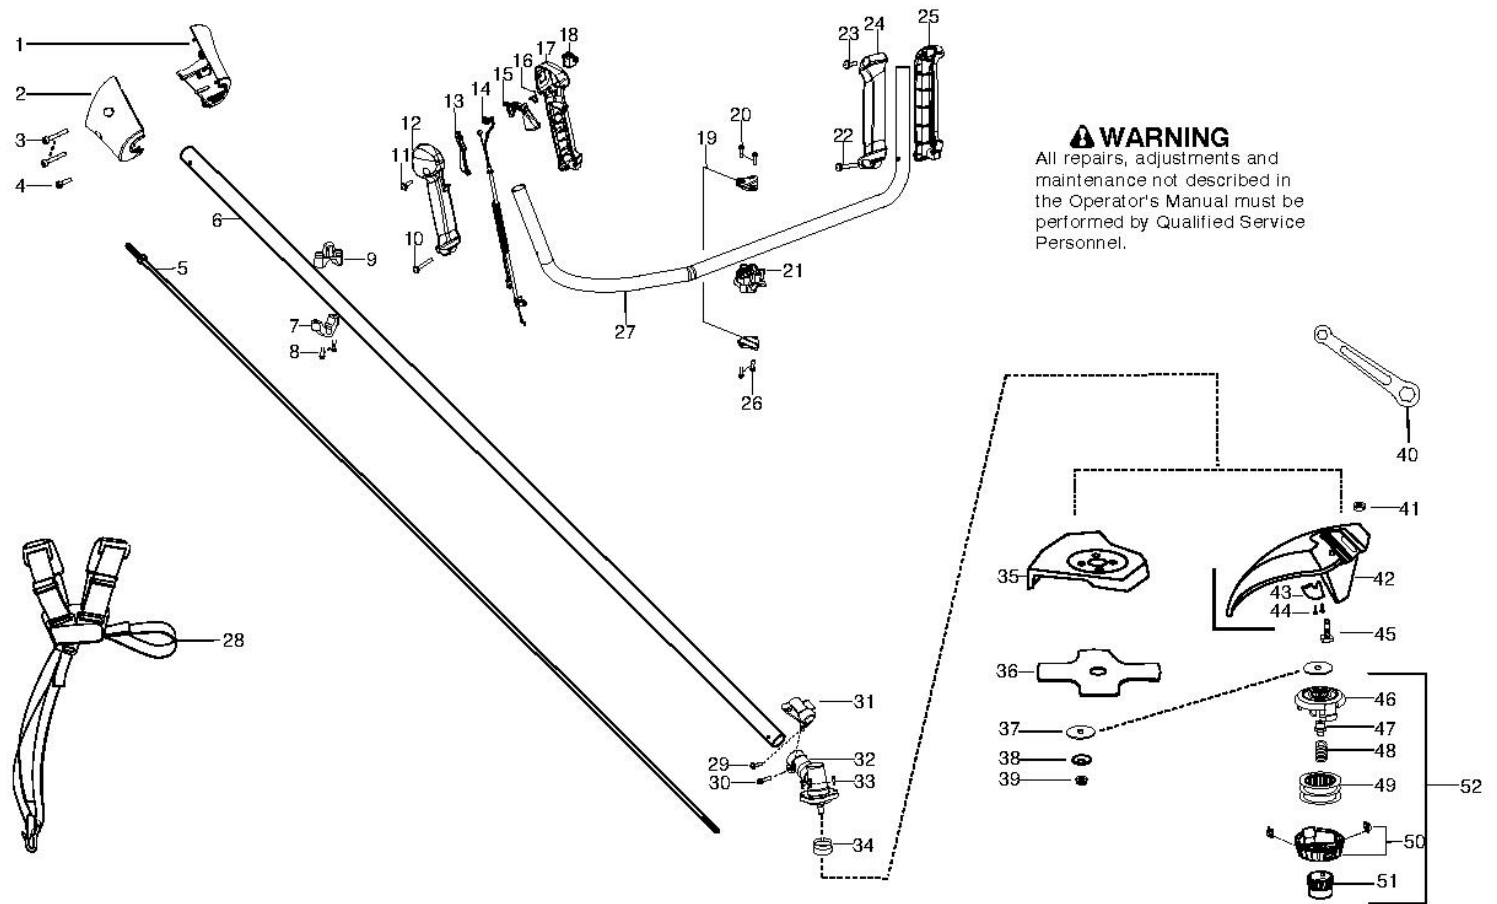

SHAFT & HANDLE

⚠ WARNING

All repairs, adjustments and maintenance not described in the Operator's Manual must be performed by Qualified Service Personnel.

Ref	Part No.	Description	QTY	KIT
1	545 20 70-01	NOSECONE LH LT33 BUL	1	
2	545 20 71-01	NOSECONE RH LT33 BUL	1	
3	530 01 64-49	SCREW	1	
4	530 01 58-05	SCREW	1	
5	545 00 75-07	SHAFT	1	
7	545 05 66-01	STAPLE	1	
8	530 01 59-40	SCREW	1	
9	545 11 33-01	WELT HOOK	1	
10	530 01 64-06	SCREW	1	
11	530 01 59-34	SCREW	1	
12	545 15 89-02	HANDLE HOUSING	1	
13	545 15 94-01	THROTTLE LOCKOUT	1	
14	545 21 64-01	WIRING ASSY	1	
15	545 15 95-01	TRIGGER	1	
16	545 16 53-01	SPRING	1	
17	545 15 97-01	HOUSING	1	
18	530 06 95-72	SWITCH	1	
19	530 05 85-63	CLAMP BRACKET,	1