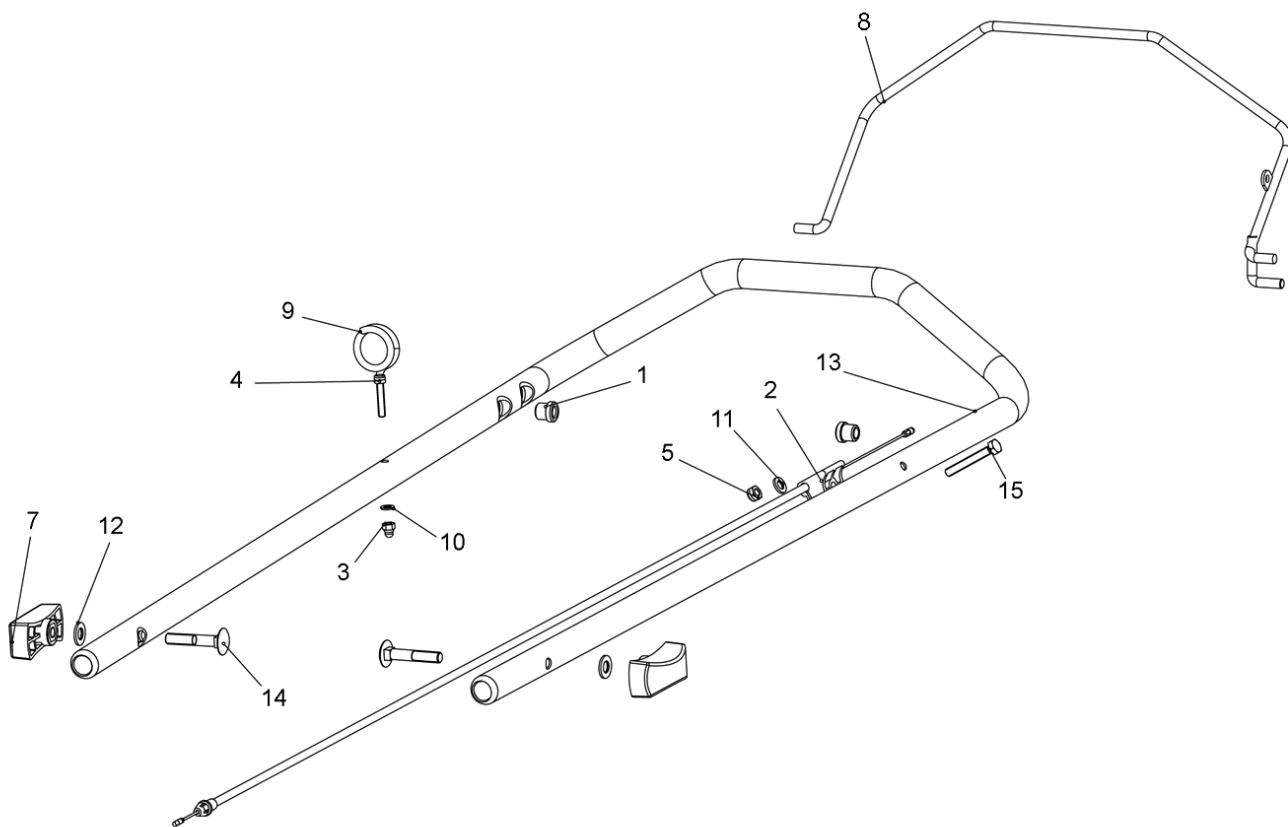

Ref. ID	Quantity	Part number	Description
1	1	P3060569VE	BAG FRAME
2	1	P3060527ZB	FRONT AXLE
3	1	P3100256ZB	ROD
4	1	P2020485	FITTING WASHOUT
5	1	P3160091	GRASSBAG
6	1	P2020576	BELT COVER
7	1	P3070023	GRASSBAG ASSY
8	2	P1050036	NUT
9	3	P1050011	NUT
10	1	P3040309	BLADE BUSHING
11	1	P4050051VE	BLADE
12	1	1110002A1	BELLEVILLE WASHER
13	1	MOTORE	ENGINE
14	3	P1050057	BUSHING
15	1	P3060602	HEIGHT OF CUT ADJ. LEVER
17	1	P3020137ZB	SPRING
18	2	P1020083	SPRING
19	1	P3170041	O-RING
20	1	P5070020	FAIRLEAD
21	1	P2020544	SHIELD
22	2	P1020051	WASHER
23	2	1020007A1	WASHER
24	3	1020009A1	WASHER
25	2	P1020179	WASHER
26	2	P2080029	WHEEL
27	1	P1010050	SCREW
28	1	P4090034VEARI	MOWERDECK
29	2	P1060004	STARLOCK
30	1	P2020613	MULCHING PLUG
31	1	P1020067	WASHER
32	2	P1010231	SCREW
33	3	P1010330	SCREW
34	2	1010018A1	SCREW
35	3	P1010270	SCREW
36	2	P3040908ZB	SCREW
37	1	1090001A1	TAB

ML160EA

REAR AXLE

Ref. ID	Quantity	Part number	Description
2	1	P3060561ZB	REAR AXLE
3	1	P3060604	HEIGHT OF CUT ADJ. LEVER
4	2	P1020203	RIVET
5	4	P1010330	SCREW
6	2	1010018A1	SCREW
8	2	P4011226ZB	PLATE
9	2	P1020051	WASHER
10	2	1020007A1	WASHER
11	2	P1020179	WASHER
12	2	P2080029	WHEEL

Ref. ID	Quantity	Part number	Description
1	2	P3040123	BUSHING
2	1	P5010185	SYSTEM 2 CABLE
3	1	P1050059	NUT
4	1	1050002A1	NUT
5	1	1050003A1	NUT
7	2	P2020618	WING NUT
8	1	P4080055VE	SYSTEM 2 LEVER
9	1	P3100399ZB	STARTER HOLDER
10	1	P1020153	WASHER
11	1	1020013A1	WASHER
12	2	1020014A1	WASHER
13	1	P3100359VE	HANDLE HOSE
14	2	P1010493ZB	SCREW
15	1	P1010203	SCREW

1

2

3

Ref. ID	Quantity	Part number	Description
1	1	P5141051	DECAL
2	1	P5140860	SAFETY DECAL
3	1	P5140645	DECAL