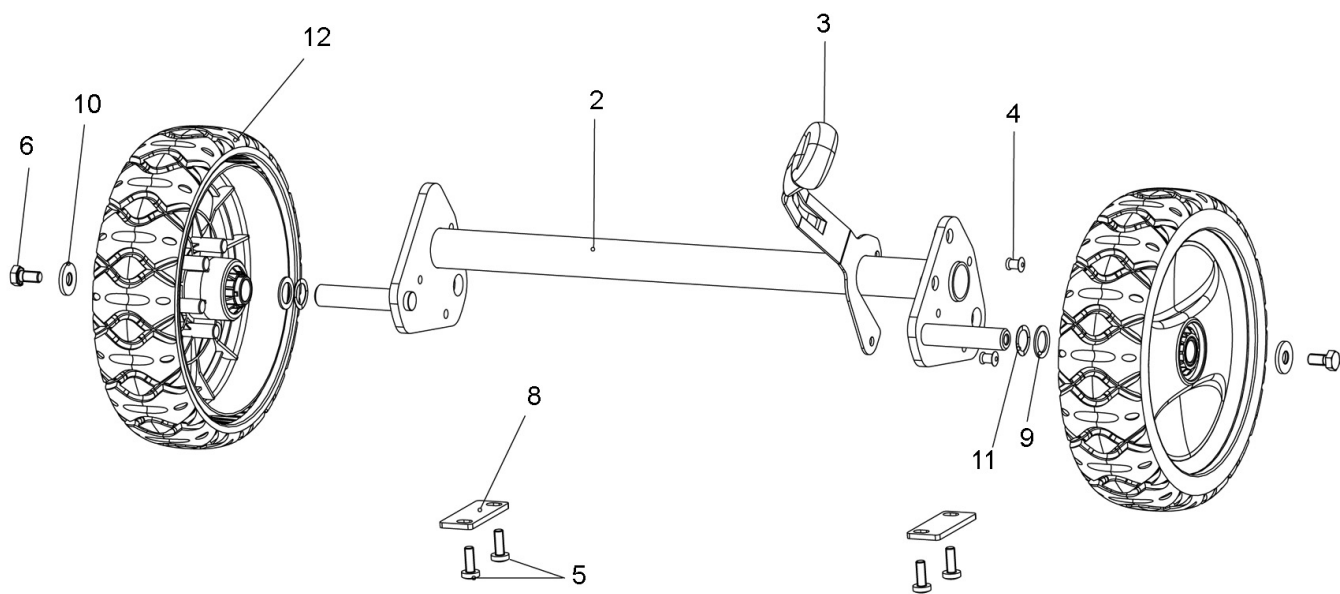

Ref. ID	Quantity	Part number	Description
1	1	P3060569VE	BAG FRAME
2	1	P3060527ZB	FRONT AXLE
3	1	P3100256ZB	ROD
4	1	P2020485	FITTING WASHOUT
5	1	P3160091	GRASSBAG
6	1	P2020576	BELT COVER
7	1	P3070023	GRASSBAG ASSY
8	2	P1050036	NUT
9	3	P1050011	NUT
10	1	P3040309	BLADE BUSHING
11	1	P4050051VE	BLADE
12	1	1110002A1	BELLEVILLE WASHER
13	1	MOTORE	ENGINE
14	3	P1050057	BUSHING
15	1	P3060602	HEIGHT OF CUT ADJ. LEVER
17	1	P3020137ZB	SPRING
18	2	P1020083	SPRING
19	1	P3170041	O-RING
20	1	P5070020	FAIRLEAD
21	1	P2020544	SHIELD
22	2	P1020051	WASHER
23	2	1020007A1	WASHER
24	3	1020009A1	WASHER
25	2	P1020179	WASHER
26	2	P2080029	WHEEL
27	1	P1010050	SCREW
28	1	P4090034VEARI	MOWERDECK
29	2	P1060004	STARLOCK
30	1	P2020613	MULCHING PLUG
31	1	P1020067	WASHER
32	2	P1010231	SCREW
33	3	P1010330	SCREW
34	2	1010018A1	SCREW
35	3	P1010270	SCREW
36	2	P3040908ZB	SCREW
37	1	1090001A1	TAB

ML160EA

REAR AXLE

Ref. ID	Quantity	Part number	Description
2	1	P3060561ZB	REAR AXLE
3	1	P3060604	HEIGHT OF CUT ADJ. LEVER
4	2	P1020203	RIVET
5	4	P1010330	SCREW
6	2	1010018A1	SCREW
8	2	P4011226ZB	PLATE
9	2	P1020051	WASHER
10	2	1020007A1	WASHER
11	2	P1020179	WASHER
12	2	P2080029	WHEEL

Ref. ID	Quantity	Part number	Description
1	2	P3040123	BUSHING
2	1	P5010185	SYSTEM 2 CABLE
3	1	P1050059	NUT
4	1	1050002A1	NUT
5	1	1050003A1	NUT
7	2	P2020618	WING NUT
8	1	P4080055VE	SYSTEM 2 LEVER
9	1	P3100399ZB	STARTER HOLDER
10	1	P1020153	WASHER
11	1	1020013A1	WASHER
12	2	1020014A1	WASHER
13	1	P3100359VE	HANDLE HOSE
14	2	P1010493ZB	SCREW
15	1	P1010203	SCREW

1

2

3

Ref. ID	Quantity	Part number	Description
1	1	P5141051	DECAL
2	1	P5140860	SAFETY DECAL
3	1	P5140645	DECAL