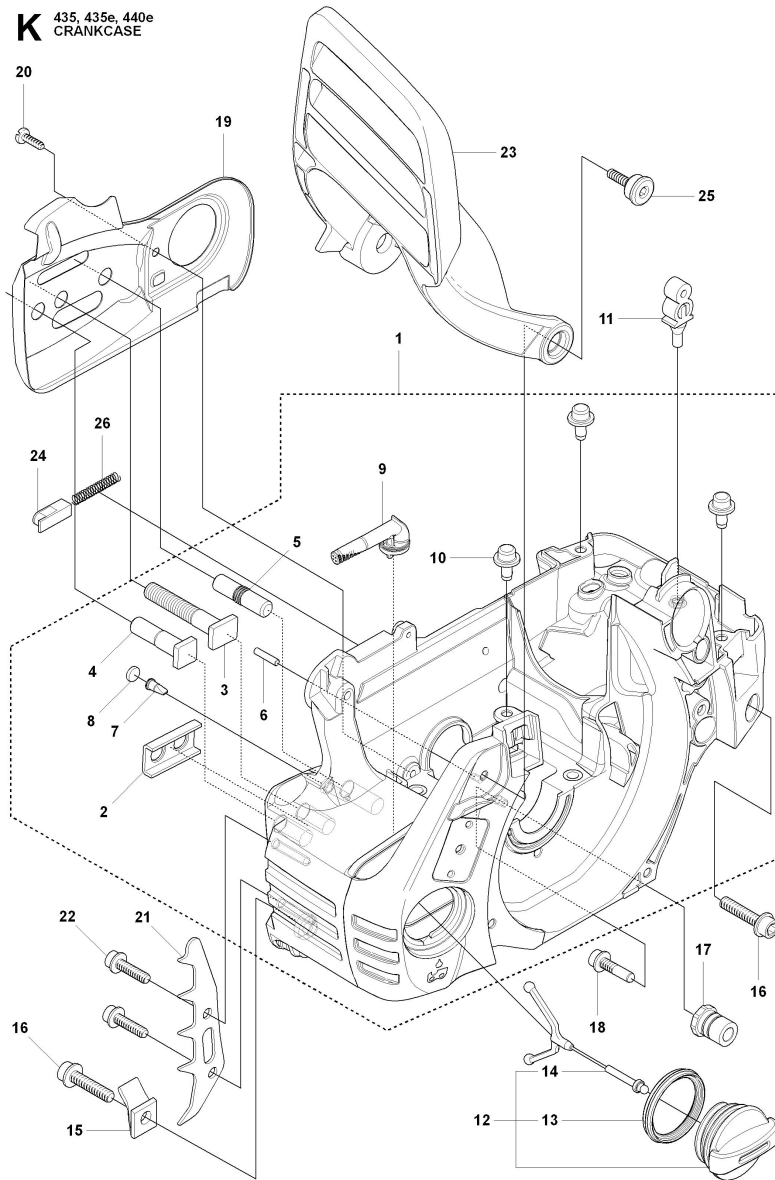

CRANKCASE

Ref	Part No.	Description	QTY	KIT
1	544 93 25-01	CRANKCASE ASSY	1	
2	503 87 58-02	STIFFENING PLATE	1	
3	503 87 54-02	BAR BOLT	1	
4	537 33 46-01	BAR BOLT	1	
5	544 03 64-01	BAR BOLT	1	
6	503 24 09-05	NEEDLE ROLLER	1	
7	530 02 61-19	CHECK VALVE	1	
8	537 40 35-01	FILTER	1	
9	544 08 33-01	OIL SCREEN	1	
10	544 33 16-01	GUIDE PIN	3	
11	503 86 93-01	CARBURETTOR MOUNTING	1	
12	544 11 12-01	TANK CAP ASSY	1	
13	537 21 50-01	SEALING	1	
14	503 57 89-01	HOLDER	1	
15	503 88 63-01	CHAIN CATCHER PIN	1	
16	544 31 62-01	SCREW IHSCFT	2	
17	501 00 76-01	LATERAL SUPPORT	1	
18	503 21 51-03	SCREW IHSCFT	1