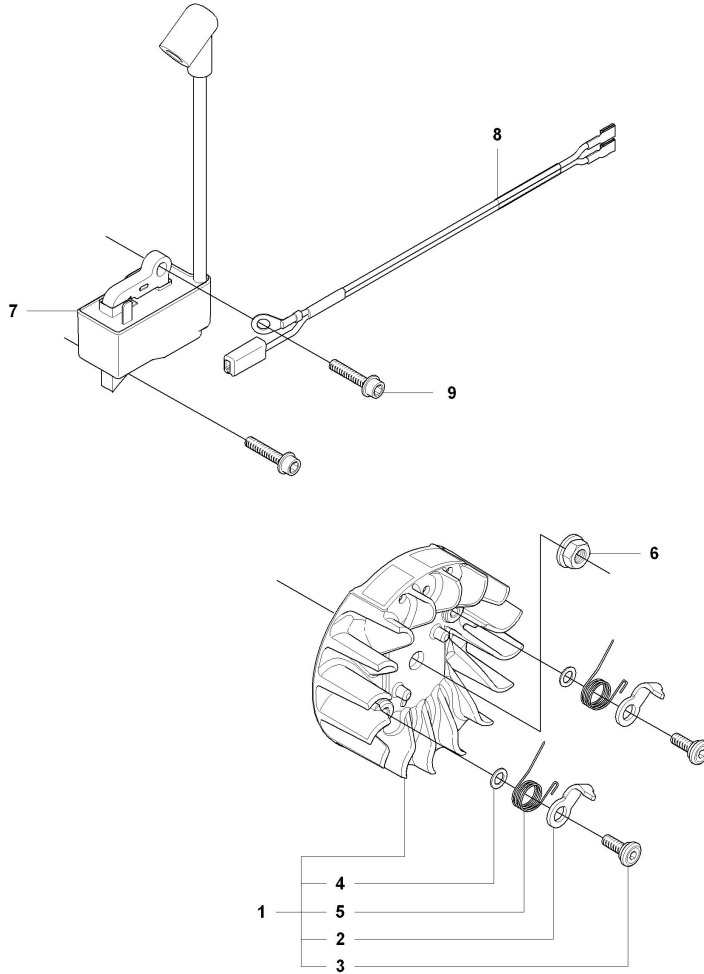

IGNITION SYSTEM

E 435, 435e, 440e
ELECTRICAL

Ref	Part No.	Description	QTY	KIT
1	544 87 42-01	FLYWHEEL ASSY	1	
2	537 24 56-01	STARTER PAWL	2	
3	501 81 99-03	SCREW	2	
4	503 23 00-42	WASHER STEEL	2	
5	503 78 32-01	SPRING	2	
6	503 22 04-01	NUT	1	
7	504 57 14-01	IGNITION MODULE	1	
9	503 20 02-20	SCREW IHSCFM	2