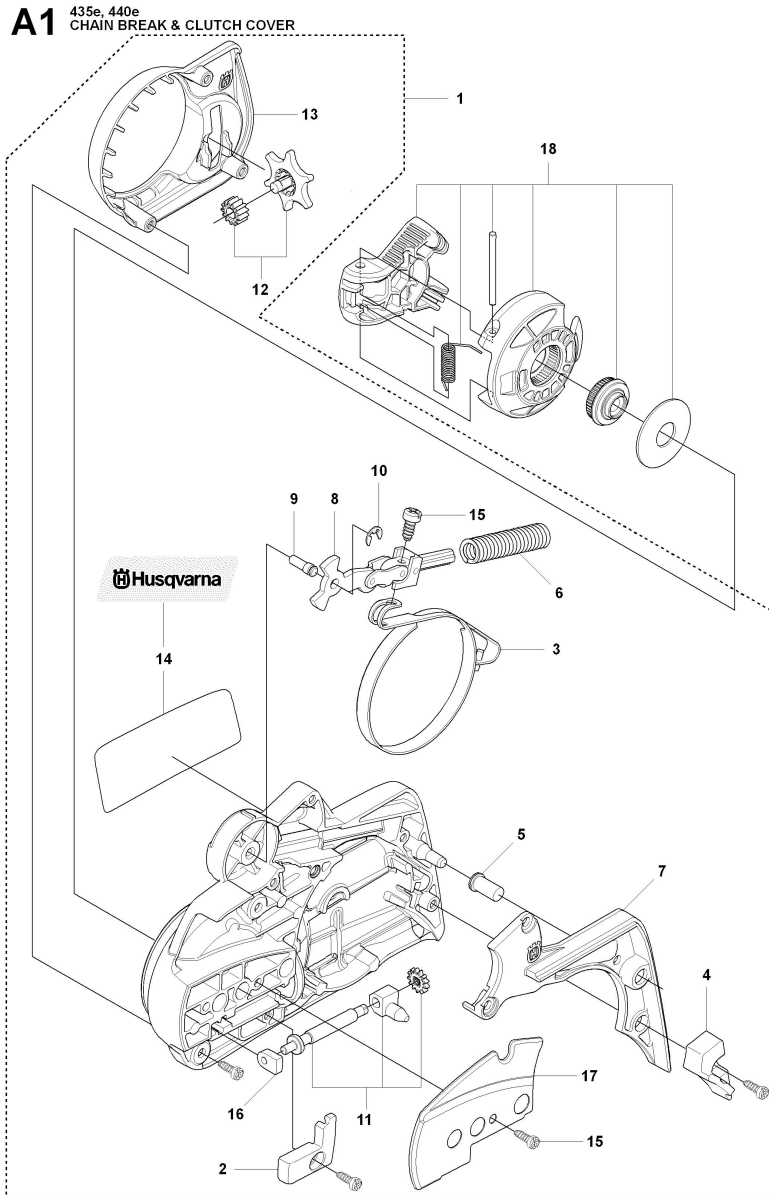

CHAIN BRAKE & CLUTCH COVER

Ref	Part No.	Description	QTY	KIT
1	544 19 49-01	CLUTCH COVER ASSY	1	
2	504 54 28-01	COVER LID	1	
3	544 30 60-01	BRAKE BAND ASSY	1	
4	544 25 31-01	WEAR PROTECTION	1	
5	503 85 52-01	GUIDE BUSHING	1	
6	505 89 26-01	BRAKE SPRING	1	
7	544 24 85-01	COVER LID	1	
8	503 89 08-02	KNEE JOINT ASSY	1	
9	503 89 29-01	PIN KNEE-JOINT	1	
10	735 31 08-20	E-CLIP	1	
11	537 39 29-01	CHAIN TENSION SCREW	1	
12	537 34 72-01	CHAIN TENSIONER WHEEL	1	
13	537 39 26-01	HEAT PROTECTOR	1	
14	544 35 75-01	LABEL	1	
15	503 21 70-10	SCREW CCRPANT	10	
16	544 84 55-01	BEARING SLEEVE	1	
17	544 25 05-01	WEAR PLATE	1	
18	537 34 78-01	KNOB	1