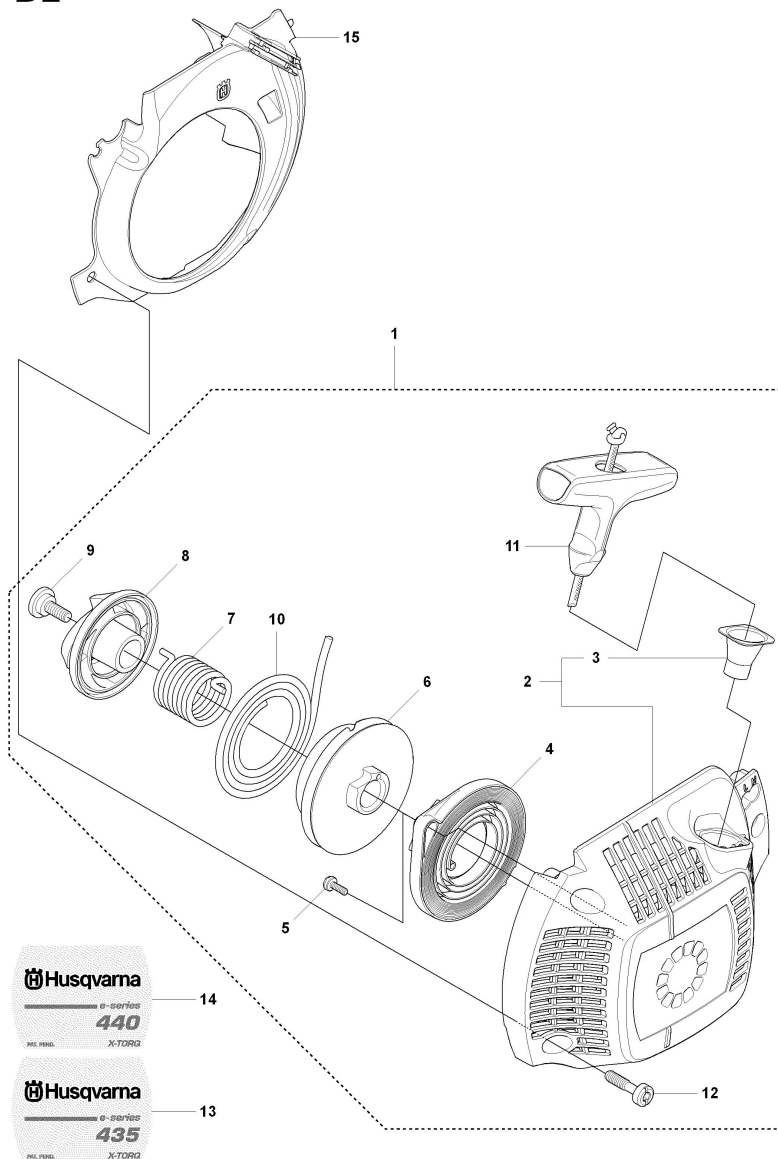

STARTER

D2 435e, 440e
STARTER

Ref	Part No.	Description	QTY	KIT
1	544 28 70-02	STARTER ASSY		
2	544 28 69-01	STARTER HOUSING	1	
3	537 28 32-01	REINFORCEMENT SLEEVE	1	
4	540 05 75-01	SPRING CASSETTE ASSY	1	
5	503 21 28-10	SCREW CCRPANT	2	
6	537 42 32-01	STARTER PULLEY	1	
7	505 64 73-01	SPRING	1	
8	537 42 33-01	DRIVER	1	
9	537 42 66-01	SCREW	1	
10	505 30 51-25	STARTER CORD	1	
11	537 23 25-01	STARTER HANDLE	1	
12	503 21 73-21	SCREW CIHSCTO	4	
13	544 46 36-02	LABEL	1	
14	544 46 36-01	LABEL	1	
15	544 19 71-01	COOLING AIR CONDUCTOR	1