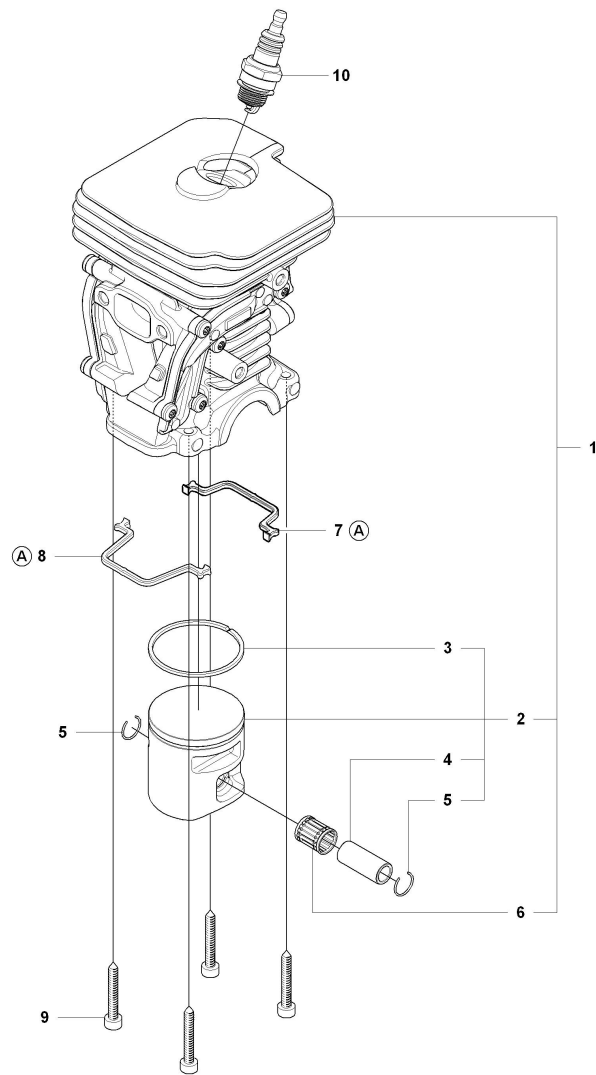

CLUTCH & OIL PUMP

B 435, 435e, 440e
CLUTCH & OIL PUMP

Ref	Part No.	Description	QTY	KIT
1	544 87 12-01	CLUTCH ASSY	1	
2	502 08 03-01	CLUTCH SPRING	2	
3	505 44 15-01	CLUTCH DRUM ASSY	1	
4	503 53 92-01	NEEDLE BEARING	1	
5	544 21 24-01	WORM GEAR	1	
6	540 05 79-01	PUMP PISTON	1	
7	537 15 48-01	PUMP CYLINDER	1	
8	544 08 42-01	OIL HOSE	1	

Ref	Part No.	Description	QTY	KIT
19	544 28 46-01	CHAIN GUIDE PLATE	1	
20	503 21 70-10	SCREW CCRPANT	1	
21	544 28 65-01	SPIKE INNER	1	
22	503 21 75-20	SCREW IHSCFT	2	
23	544 25 15-01	HAND GUARD	1	
24	503 89 24-01	LOCK	1	
25	503 89 30-02	SCREW	2	
26	503 43 65-01	POSITION SPRING	1	

CYLINDER COVER

C 435, 435e, 440e
CLUTCH COVER

Ref	Part No.	Description	QTY	KIT
1	504 79 02-01	CYLINDER COVER ASSY	1	
3	503 89 47-01	SNAP	3	

CYLINDER PISTON

H2 440e
CYLINDER PISTON

Ref	Part No.	Description	QTY	KIT
1	504 73 51-01	CYLINDER	1	
2	502 62 50-02	PISTON ASSY	1	
3	544 40 59-01	PISTON RING	1	
4	544 40 60-01	PISTON PIN	1	
5	537 39 99-01	CIRCLIP	2	
6	503 41 41-01	NEEDLE BEARING	1	
7	544 39 60-01	GASKET	1	
8	544 39 59-01	GASKET	1	
9	725 53 33-55	SCREW IHSCM	4	
10	503 23 51-11	SPARK PLUG	1	

Ref	Part No.	Description	QTY	KIT
1	544 19 38-01	FUEL TANK	1	
2	503 21 28-10	SCREW CCRPANT	1	
3	720 18 25-20	PIN	1	
4	544 96 85-01	THROTTLE CONTROL	1	
5	544 09 99-01	SPRING	1	
6	544 28 41-01	THROTTLE LOCKOUT	1	
7	544 28 49-01	HANDLE INSERT	1	
8	544 12 86-01	FUEL HOSE	1	
9	503 44 32-01	FILTER	1	
10	544 12 97-01	RETURN HOSE	1	
11	544 11 12-01	TANK CAP ASSY	1	
12	537 21 50-01	SEALING	1	
13	503 57 89-01	HOLDER	1	
14	544 37 50-01	LABEL	1	
15	501 00 76-01	LATERAL SUPPORT	1	
16	504 79 56-01	ANTIVIBRATION ELEMENT	2	
17	721 12 63-39	GROOVED PIN	1	
18	537 35 95-01	TANK VENT ASSY	1	