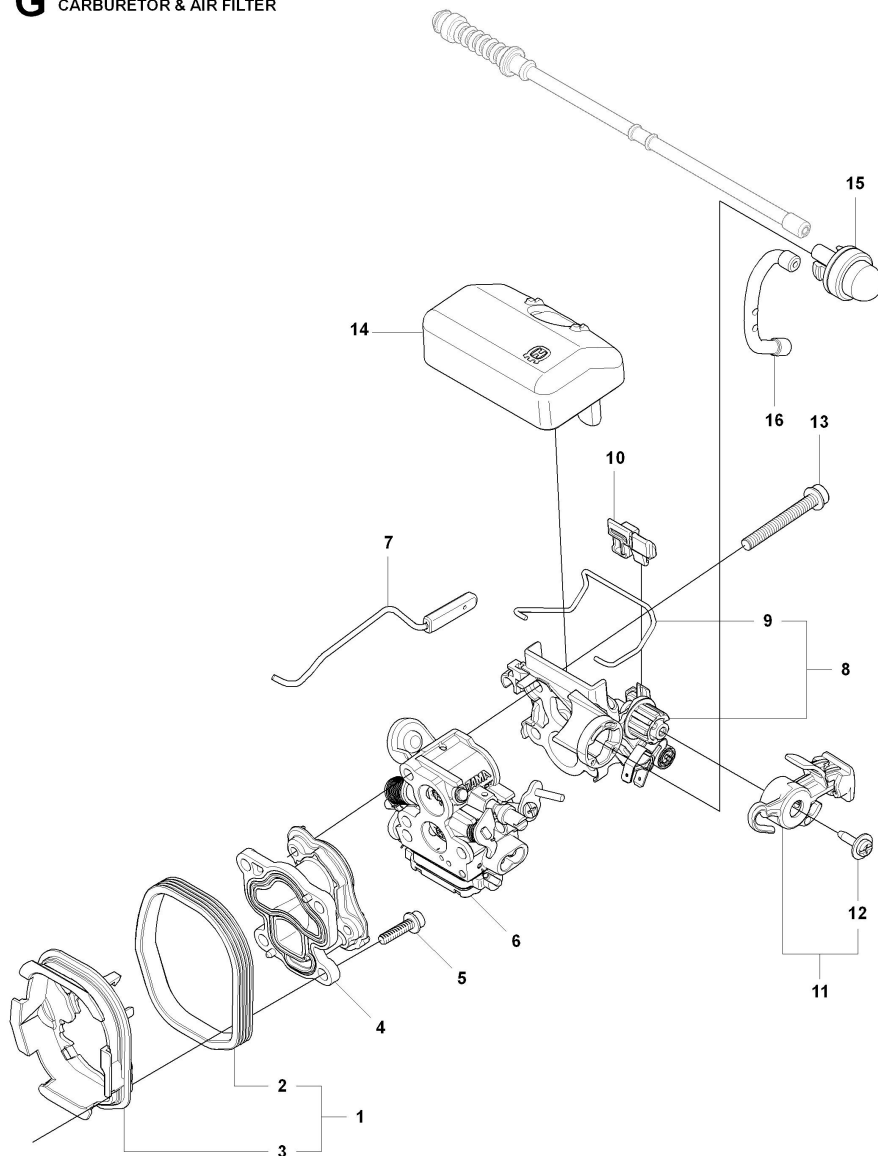

Ref	Part No.	Description	QTY	KIT
1	504 79 40-01	GASKET		
2	544 39 59-01	GASKET	1	
3	544 39 60-01	GASKET	1	
4	544 08 44-01	GASKET	1	

CARBURETOR & AIR FILTER

G 435, 435e, 440e
CARBURETOR & AIR FILTER

Ref	Part No.	Description	QTY	KIT
1	504 72 47-01	INSULATION WALL	1	
2	504 72 45-01	INSULATION WALL	1	
3	504 72 44-01	INSULATION WALL	1	
4	504 20 12-01	INLET PIPE	1	
5	503 20 02-16	SCREW IHSCFM	4	
6	506 45 05-01	CARBURETTOR	1	
7	544 28 44-01	THROTTLE ROD ASSY	1	
8	544 97 64-01	FILTER HOLDER	1	
9	544 39 26-01	SHACKLE	1	
10	504 71 25-01	GUIDE	1	
11	544 84 43-02	CONTROL	1	
12	544 97 66-01	SCREW	1	
13	503 20 02-40	SCREW IHSCFM	3	
14	544 80 54-02	AIR FILTER	1	
14	544 80 54-03	AIR FILTER	1	
15	503 93 66-01	PRIMER HOUSING	1	
16	544 40 19-01	HOSE	1	

CARBURETOR DETAILS

Ref	Part No.	Description	QTY	KIT
1	506 45 05-01	CARBURETTOR	1	
2	503 48 11-01	PIECE	1	
3	504 02 40-01	NOZZLE ASSY	1	
4	503 53 56-01	PLUG WELCH	1	
5	503 47 97-01	VALVE	1	
6	537 02 03-01	SPRING	1	
7	503 66 59-01	LEVER	1	
8	503 48 00-01	PIN RETAINING SCREW	1	
9	504 02 41-01	SCREW	1	
10	505 53 52-01	CAP	1	
11	504 02 61-01	SHAFT ASSY	1	
12	505 11 07-01	COLLAR	1	
13	504 02 85-01	SPRING	1	
14	504 02 75-01	VALVE	1	
15	503 48 18-01	SCREW	2	
16	504 02 67-01	CIRCLIP	2	
17	504 02 62-01	SHAFT ASSY	1	
18	540 05 37-01	LEVER	1	

Ref	Part No.	Description	QTY	KIT
19	504 02 83-01	SPRING	1	
20	504 02 63-01	LEVER	1	
21	503 47 90-01	SCREW	2	
22	504 02 74-01	VALVE	1	
23	503 48 18-01	SCREW	2	
24	504 02 60-01	SHAFT ASSY	1	
25	504 02 84-01	SPRING	1	
26	544 98 31-01	LEVER	1	
27	503 47 90-01	SCREW	2	
28	504 02 76-01	VALVE	1	
29	503 47 92-01	SCREW	1	
30	504 02 73-01	SCREW	1	
31	504 90 92-01	SCREW	1	
32	504 02 81-01	SCREW	1	
33	504 02 43-01	GASKET	1	
34	504 02 45-01	DIAPHRAGM	1	
35	504 02 46-01	BODY	1	
36	504 02 82-01	SCREW	1	
37	504 02 50-01	STRAINER	1	
38	504 02 56-01	DIAPHRAGM	1	
39	504 02 57-01	GASKET	1	
40	504 02 59-01	COVER	1	
41	504 02 78-01	SCREW	4	
42	504 02 86-01	GASKET KIT	1	