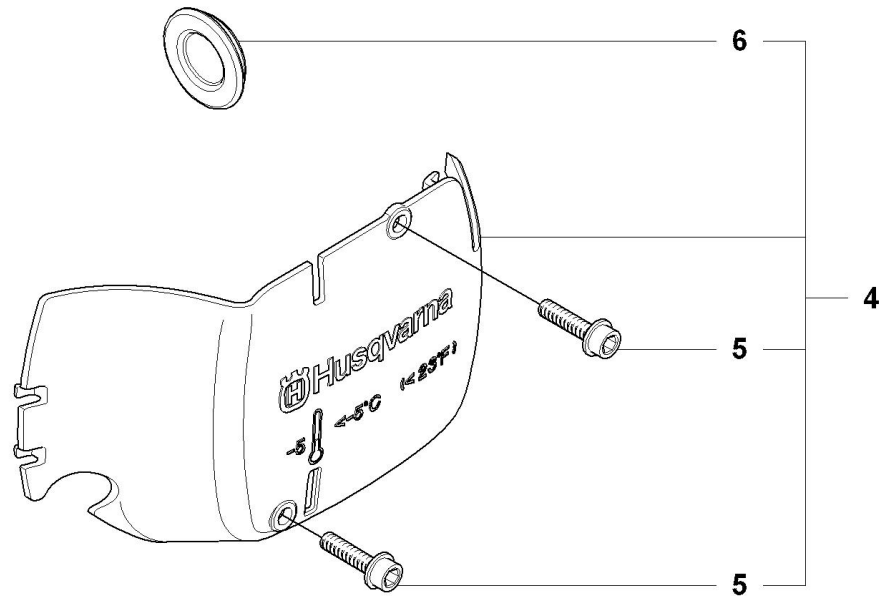

WINTER KIT

R 435e, 440e
WINTER KIT

Ref	Part No.	Description	QTY	KIT
4	505 45 04-02	WINTER KIT	1	
5	503 21 70-16	SCREW CCRPANT	2	
6	503 40 59-01	WINTER PLUG	1