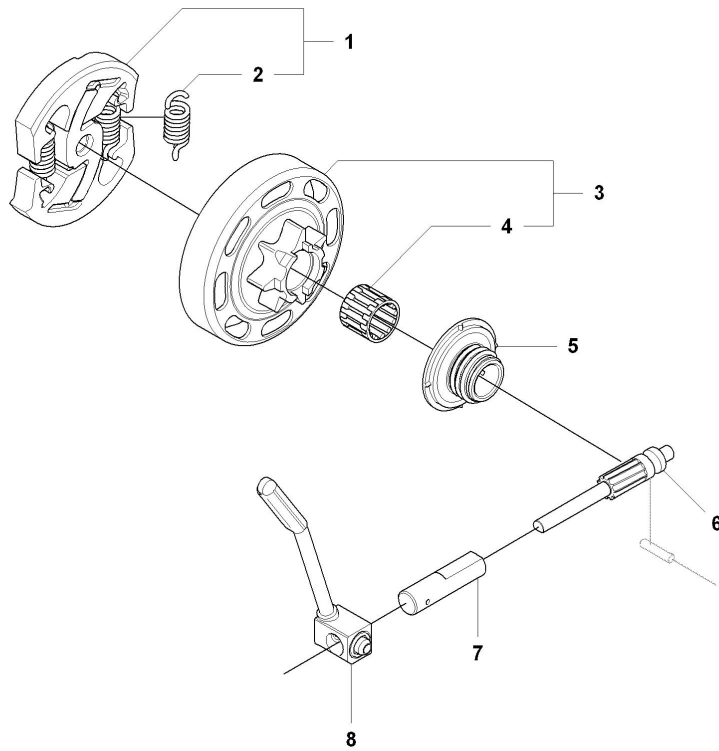

CLUTCH & OIL PUMP

B 435, 435e, 440e
CLUTCH & OIL PUMP

Ref	Part No.	Description	QTY	KIT
1	544 87 12-01	CLUTCH ASSY	1	
2	502 08 03-01	CLUTCH SPRING	2	
3	505 44 15-01	CLUTCH DRUM ASSY	1	
4	503 53 92-01	NEEDLE BEARING	1	
5	544 21 24-01	WORM GEAR	1	
6	540 05 79-01	PUMP PISTON	1	
7	537 15 48-01	PUMP CYLINDER	1	
8	544 08 42-01	OIL HOSE	1