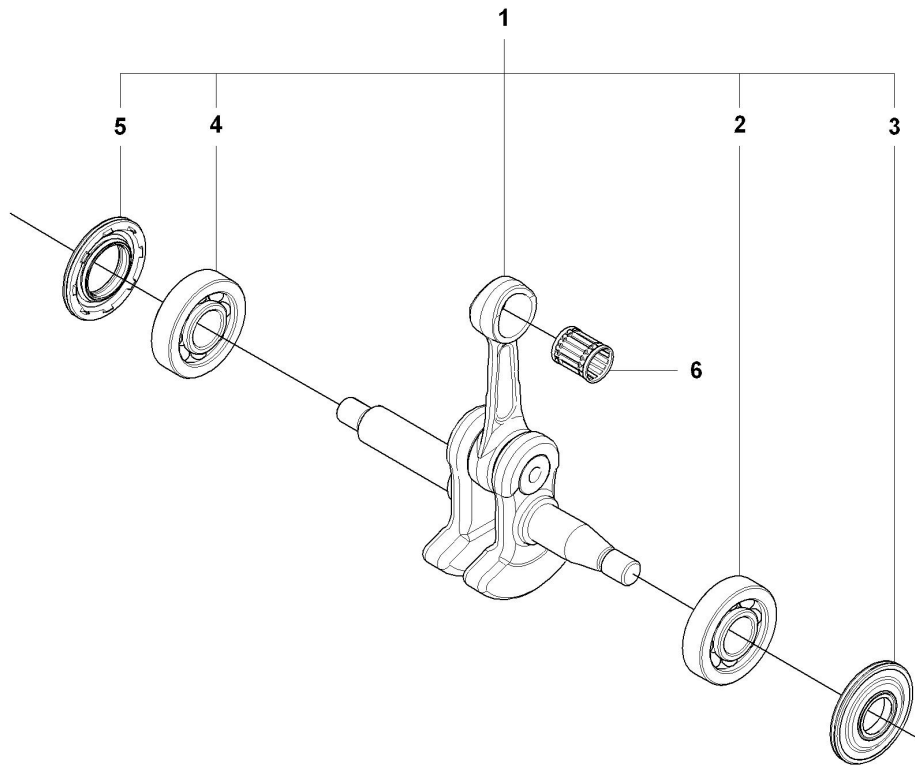

CRANKSHAFT

J 435, 435e, 440e
CRANKSHAFT

Ref	Part No.	Description	QTY	KIT
1	544 34 38-01	CRANKSHAFT	1	
2	544 24 87-01	BALL BEARING	1	
3	544 25 12-01	SEALING	1	
4	544 24 88-01	BALL BEARING	1	
5	544 25 13-01	SEALING	1	
6	503 41 41-01	NEEDLE BEARING	1