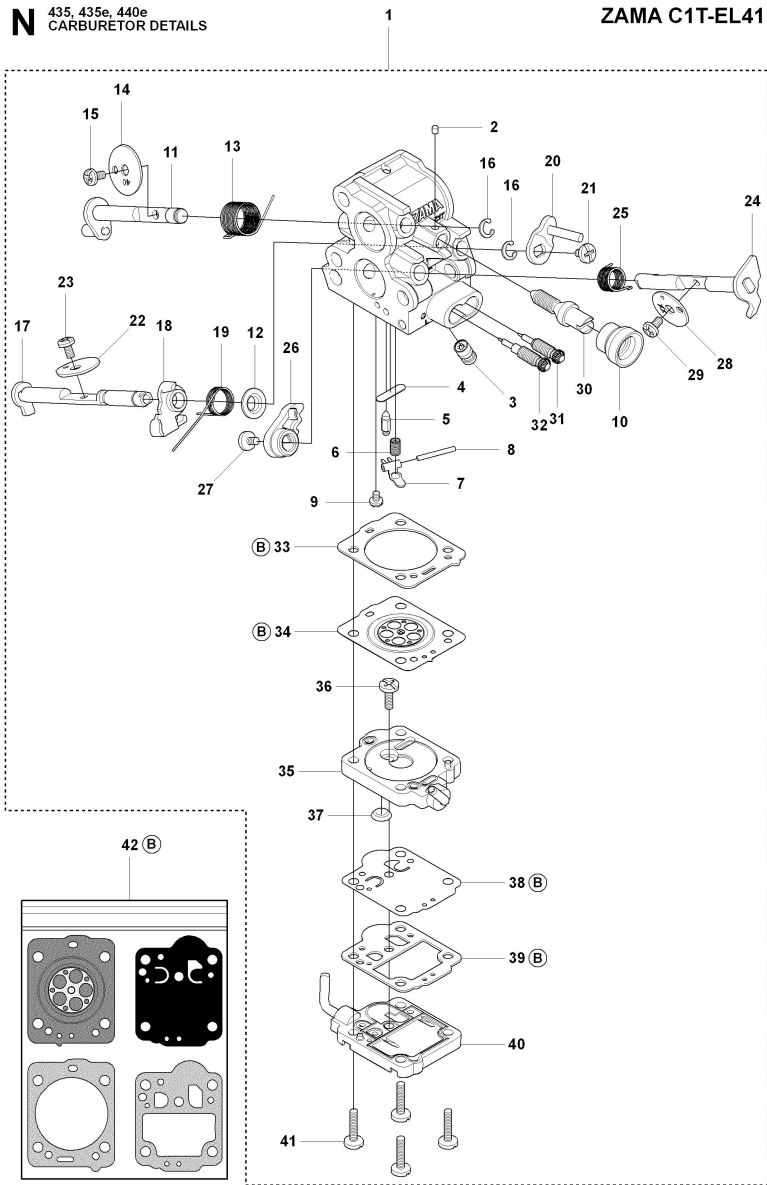

Ref	Part No.	Description	QTY	KIT
1	504 79 40-01	GASKET		
2	544 39 59-01	GASKET	1	
3	544 39 60-01	GASKET	1	
4	544 08 44-01	GASKET	1	

CARBURETOR & AIR FILTER

G 435, 435e, 440e
CARBURETOR & AIR FILTER

Ref	Part No.	Description	QTY	KIT
1	504 72 47-01	INSULATION WALL	1	
2	504 72 45-01	INSULATION WALL	1	
3	504 72 44-01	INSULATION WALL	1	
4	504 20 12-01	INLET PIPE	1	
5	503 20 02-16	SCREW IHSCFM	4	
6	506 45 05-01	CARBURETTOR	1	
7	544 28 44-01	THROTTLE ROD ASSY	1	
8	544 97 64-01	FILTER HOLDER	1	
9	544 39 26-01	SHACKLE	1	
10	504 71 25-01	GUIDE	1	
11	544 84 43-02	CONTROL	1	
12	544 97 66-01	SCREW	1	
13	503 20 02-40	SCREW IHSCFM	3	
14	544 80 54-02	AIR FILTER	1	
14	544 80 54-03	AIR FILTER	1	
15	503 93 66-01	PRIMER HOUSING	1	
16	544 40 19-01	HOSE	1	

CARBURETOR DETAILS

Ref	Part No.	Description	QTY	KIT
1	506 45 05-01	CARBURETTOR	1	
2	503 48 11-01	PIECE	1	
3	504 02 40-01	NOZZLE ASSY	1	
4	503 53 56-01	PLUG WELCH	1	
5	503 47 97-01	VALVE	1	
6	537 02 03-01	SPRING	1	
7	503 66 59-01	LEVER	1	
8	503 48 00-01	PIN RETAINING SCREW	1	
9	504 02 41-01	SCREW	1	
10	505 53 52-01	CAP	1	
11	504 02 61-01	SHAFT ASSY	1	
12	505 11 07-01	COLLAR	1	
13	504 02 85-01	SPRING	1	
14	504 02 75-01	VALVE	1	
15	503 48 18-01	SCREW	2	
16	504 02 67-01	CIRCLIP	2	
17	504 02 62-01	SHAFT ASSY	1	
18	540 05 37-01	LEVER	1	

Ref	Part No.	Description	QTY	KIT
19	504 02 83-01	SPRING	1	
20	504 02 63-01	LEVER	1	
21	503 47 90-01	SCREW	2	
22	504 02 74-01	VALVE	1	
23	503 48 18-01	SCREW	2	
24	504 02 60-01	SHAFT ASSY	1	
25	504 02 84-01	SPRING	1	
26	544 98 31-01	LEVER	1	
27	503 47 90-01	SCREW	2	
28	504 02 76-01	VALVE	1	
29	503 47 92-01	SCREW	1	
30	504 02 73-01	SCREW	1	
31	504 90 92-01	SCREW	1	
32	504 02 81-01	SCREW	1	
33	504 02 43-01	GASKET	1	
34	504 02 45-01	DIAPHRAGM	1	
35	504 02 46-01	BODY	1	
36	504 02 82-01	SCREW	1	
37	504 02 50-01	STRAINER	1	
38	504 02 56-01	DIAPHRAGM	1	
39	504 02 57-01	GASKET	1	
40	504 02 59-01	COVER	1	
41	504 02 78-01	SCREW	4	
42	504 02 86-01	GASKET KIT	1	