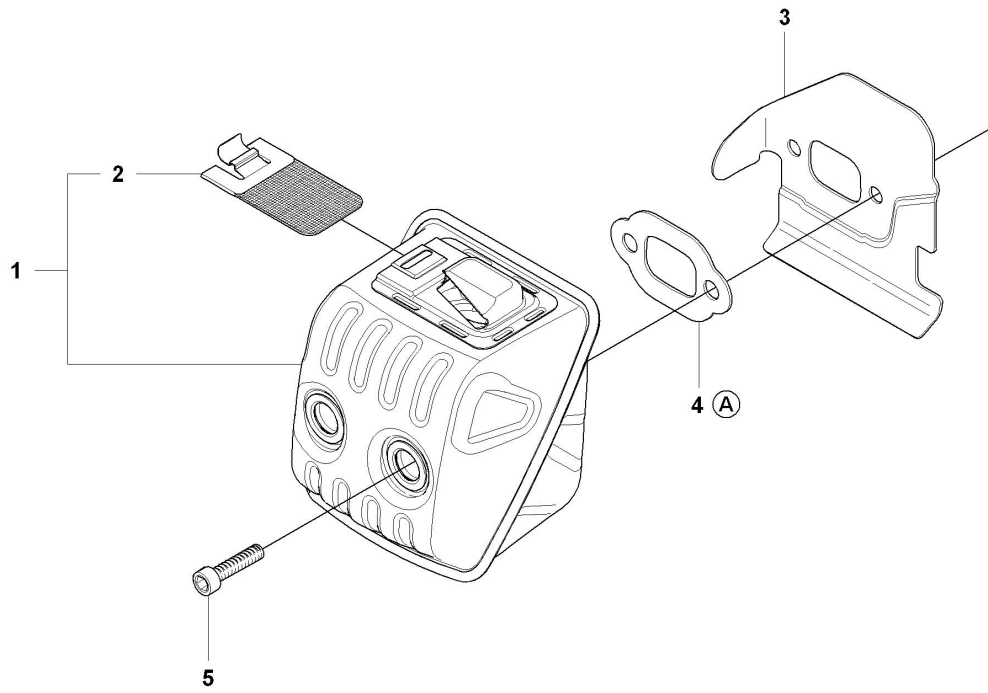

MUFFLER

F 435, 435e, 440e
MUFFLER

Ref	Part No.	Description	QTY	KIT
1	544 14 77-01	MUFFLER ASSY	1	
2	544 14 84-01	SPARK ARRESTER	1	
3	501 32 31-01	HEAT DEFLECTOR	1	
4	544 08 44-01	GASKET	1	
5	725 53 68-55	SCREW IHSCM	2