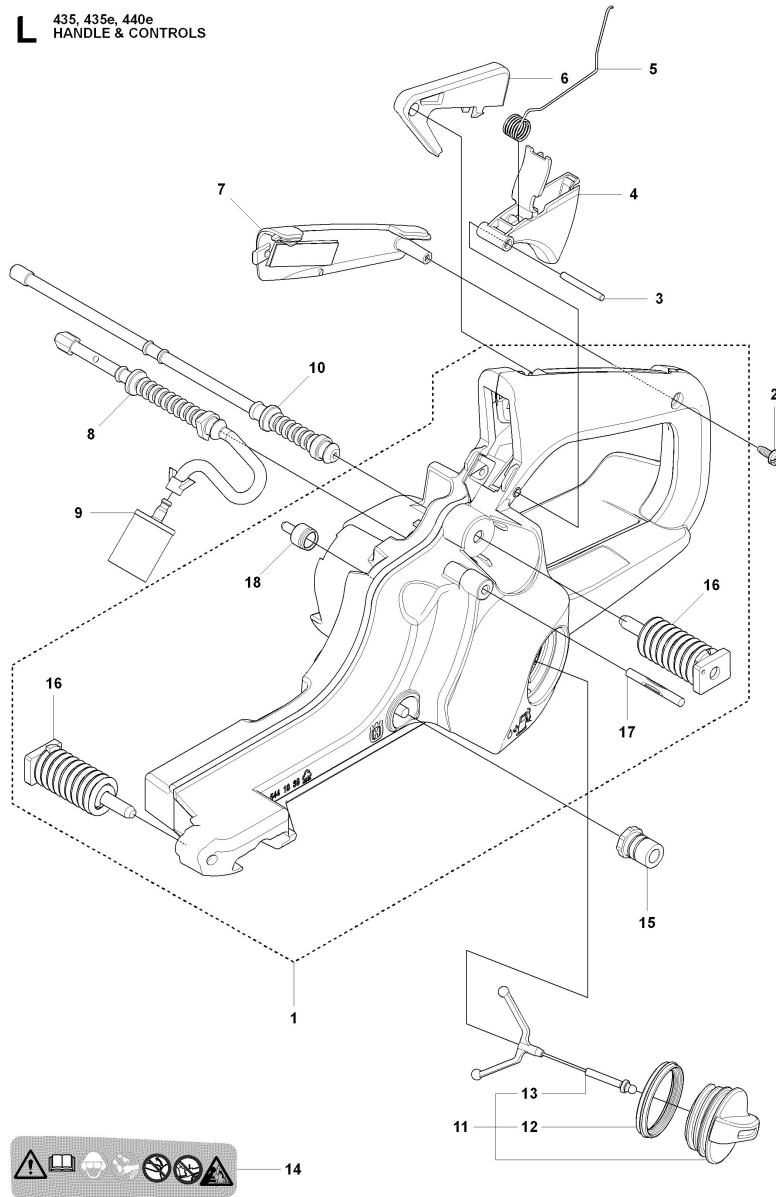

Ref	Part No.	Description	QTY	KIT
19	544 28 46-01	CHAIN GUIDE PLATE	1	
20	503 21 70-10	SCREW CCRPANT	1	
21	544 28 65-01	SPIKE INNER	1	
22	503 21 75-20	SCREW IHSCFT	2	
23	544 25 15-01	HAND GUARD	1	
24	503 89 24-01	LOCK	1	
25	503 89 30-02	SCREW	2	
26	503 43 65-01	POSITION SPRING	1	

CRANKSHAFT

J 435, 435e, 440e
CRANKSHAFT

Ref	Part No.	Description	QTY	KIT
1	544 34 38-01	CRANKSHAFT	1	
2	544 24 87-01	BALL BEARING	1	
3	544 25 12-01	SEALING	1	
4	544 24 88-01	BALL BEARING	1	
5	544 25 13-01	SEALING	1	
6	503 41 41-01	NEEDLE BEARING	1	

HANDLE

M 435, 435e, 440e
HANDLE

Ref	Part No.	Description	QTY	KIT
1	544 28 40-01	FRONT HANDLE	1	
2	503 21 88-76	SCREW IHSCFT	3	
3	503 89 83-01	ANTIVIBRATION ELEMENT	1	

HANDLE & CONTROLS

L 435, 435e, 440e
HANDLE & CONTROLS

Ref	Part No.	Description	QTY	KIT
1	544 19 38-01	FUEL TANK	1	
2	503 21 28-10	SCREW CCRPANT	1	
3	720 18 25-20	PIN	1	
4	544 96 85-01	THROTTLE CONTROL	1	
5	544 09 99-01	SPRING	1	
6	544 28 41-01	THROTTLE LOCKOUT	1	
7	544 28 49-01	HANDLE INSERT	1	
8	544 12 86-01	FUEL HOSE	1	
9	503 44 32-01	FILTER	1	
10	544 12 97-01	RETURN HOSE	1	
11	544 11 12-01	TANK CAP ASSY	1	
12	537 21 50-01	SEALING	1	
13	503 57 89-01	HOLDER	1	
14	544 37 50-01	LABEL	1	
15	501 00 76-01	LATERAL SUPPORT	1	
16	504 79 56-01	ANTIVIBRATION ELEMENT	2	
17	721 12 63-39	GROOVED PIN	1	
18	537 35 95-01	TANK VENT ASSY	1	