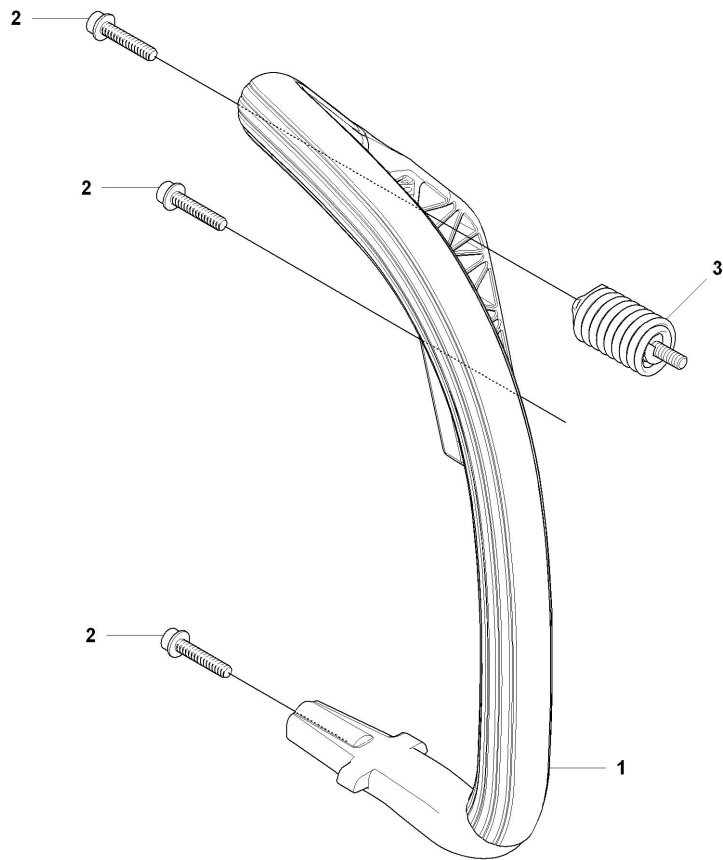

Ref	Part No.	Description	QTY	KIT
19	544 28 46-01	CHAIN GUIDE PLATE	1	
20	503 21 70-10	SCREW CCRPANT	1	
21	544 28 65-01	SPIKE INNER	1	
22	503 21 75-20	SCREW IHSCFT	2	
23	544 25 15-01	HAND GUARD	1	
24	503 89 24-01	LOCK	1	
25	503 89 30-02	SCREW	2	
26	503 43 65-01	POSITION SPRING	1	

CRANKSHAFT

J 435, 435e, 440e
CRANKSHAFT

Ref	Part No.	Description	QTY	KIT
1	544 34 38-01	CRANKSHAFT	1	
2	544 24 87-01	BALL BEARING	1	
3	544 25 12-01	SEALING	1	
4	544 24 88-01	BALL BEARING	1	
5	544 25 13-01	SEALING	1	
6	503 41 41-01	NEEDLE BEARING	1	

CYLINDER COVER

C 435, 435e, 440e
CLUTCH COVER

Ref	Part No.	Description	QTY	KIT
1	504 79 02-01	CYLINDER COVER ASSY	1	
3	503 89 47-01	SNAP	3	

CYLINDER PISTON

H2 440e
CYLINDER PISTON

Ref	Part No.	Description	QTY	KIT
1	504 73 51-01	CYLINDER	1	
2	502 62 50-02	PISTON ASSY	1	
3	544 40 59-01	PISTON RING	1	
4	544 40 60-01	PISTON PIN	1	
5	537 39 99-01	CIRCLIP	2	
6	503 41 41-01	NEEDLE BEARING	1	
7	544 39 60-01	GASKET	1	
8	544 39 59-01	GASKET	1	
9	725 53 33-55	SCREW IHSCM	4	
10	503 23 51-11	SPARK PLUG	1	

HANDLE

M 435, 435e, 440e
HANDLE

Ref	Part No.	Description	QTY	KIT
1	544 28 40-01	FRONT HANDLE	1	
2	503 21 88-76	SCREW IHSCFT	3	
3	503 89 83-01	ANTIVIBRATION ELEMENT	1	

HANDLE & CONTROLS

L 435, 435e, 440e
HANDLE & CONTROLS