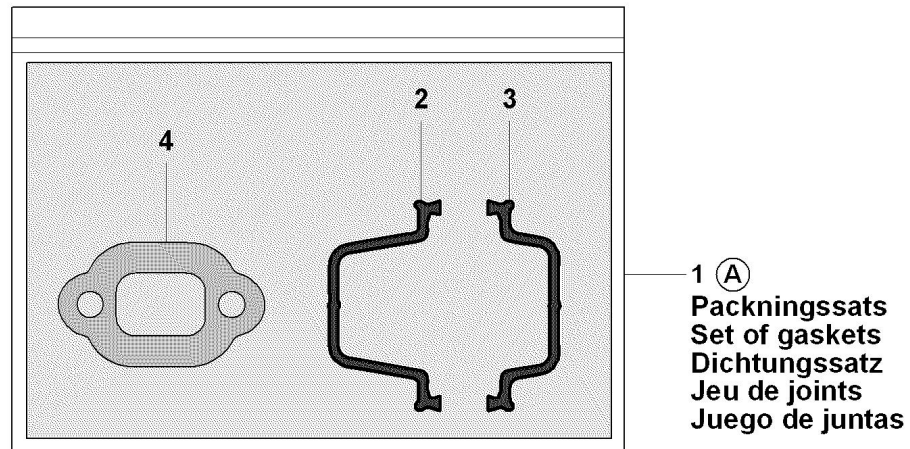

Ref	Part No.	Description	QTY	KIT
1	504 79 40-01	GASKET		
2	544 39 59-01	GASKET	1	
3	544 39 60-01	GASKET	1	
4	544 08 44-01	GASKET	1	

CARBURETOR & AIR FILTER

G 435, 435e, 440e
CARBURETOR & AIR FILTER

Ref	Part No.	Description	QTY	KIT
1	504 72 47-01	INSULATION WALL	1	
2	504 72 45-01	INSULATION WALL	1	
3	504 72 44-01	INSULATION WALL	1	
4	504 20 12-01	INLET PIPE	1	
5	503 20 02-16	SCREW IHSCFM	4	
6	506 45 05-01	CARBURETTOR	1	
7	544 28 44-01	THROTTLE ROD ASSY	1	
8	544 97 64-01	FILTER HOLDER	1	
9	544 39 26-01	SHACKLE	1	
10	504 71 25-01	GUIDE	1	
11	544 84 43-02	CONTROL	1	
12	544 97 66-01	SCREW	1	
13	503 20 02-40	SCREW IHSCFM	3	
14	544 80 54-02	AIR FILTER	1	
14	544 80 54-03	AIR FILTER	1	
15	503 93 66-01	PRIMER HOUSING	1	
16	544 40 19-01	HOSE	1	

CARBURETOR DETAILS

Ref	Part No.	Description	QTY	KIT
1	506 45 05-01	CARBURETTOR	1	
2	503 48 11-01	PIECE	1	
3	504 02 40-01	NOZZLE ASSY	1	
4	503 53 56-01	PLUG WELCH	1	
5	503 47 97-01	VALVE	1	
6	537 02 03-01	SPRING	1	
7	503 66 59-01	LEVER	1	
8	503 48 00-01	PIN RETAINING SCREW	1	
9	504 02 41-01	SCREW	1	
10	505 53 52-01	CAP	1	
11	504 02 61-01	SHAFT ASSY	1	
12	505 11 07-01	COLLAR	1	
13	504 02 85-01	SPRING	1	
14	504 02 75-01	VALVE	1	
15	503 48 18-01	SCREW	2	
16	504 02 67-01	CIRCLIP	2	
17	504 02 62-01	SHAFT ASSY	1	
18	540 05 37-01	LEVER	1	

Ref	Part No.	Description	QTY	KIT
19	504 02 83-01	SPRING	1	
20	504 02 63-01	LEVER	1	
21	503 47 90-01	SCREW	2	
22	504 02 74-01	VALVE	1	
23	503 48 18-01	SCREW	2	
24	504 02 60-01	SHAFT ASSY	1	
25	504 02 84-01	SPRING	1	
26	544 98 31-01	LEVER	1	
27	503 47 90-01	SCREW	2	
28	504 02 76-01	VALVE	1	
29	503 47 92-01	SCREW	1	
30	504 02 73-01	SCREW	1	
31	504 90 92-01	SCREW	1	
32	504 02 81-01	SCREW	1	
33	504 02 43-01	GASKET	1	
34	504 02 45-01	DIAPHRAGM	1	
35	504 02 46-01	BODY	1	
36	504 02 82-01	SCREW	1	
37	504 02 50-01	STRAINER	1	
38	504 02 56-01	DIAPHRAGM	1	
39	504 02 57-01	GASKET	1	
40	504 02 59-01	COVER	1	
41	504 02 78-01	SCREW	4	
42	504 02 86-01	GASKET KIT	1	