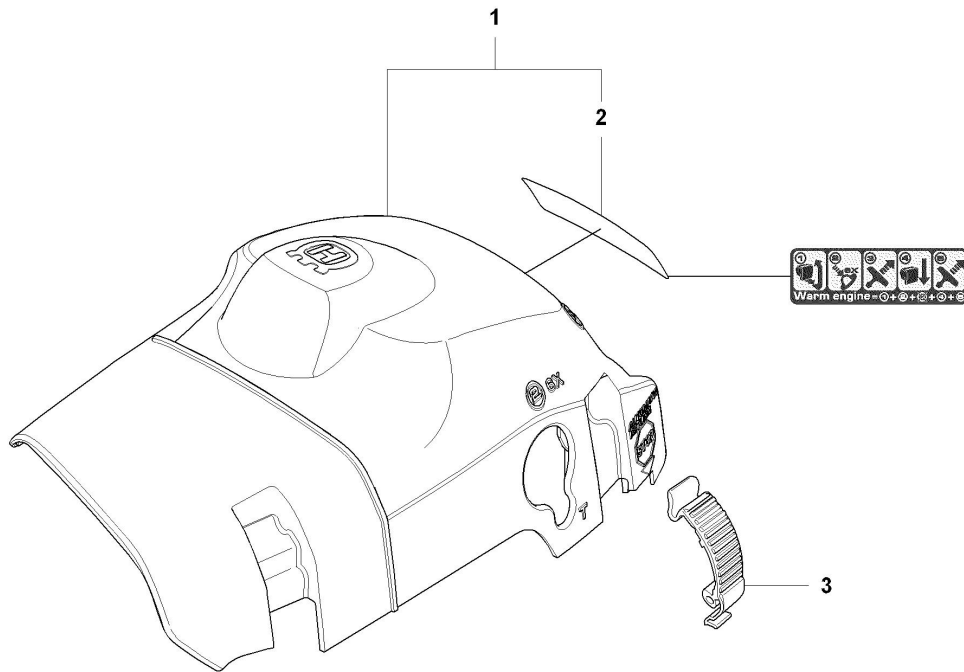

CYLINDER COVER

C 435, 435e, 440e
CLUTCH COVER

Ref	Part No.	Description	QTY	KIT
1	504 79 02-01	CYLINDER COVER ASSY	1	
3	503 89 47-01	SNAP	3