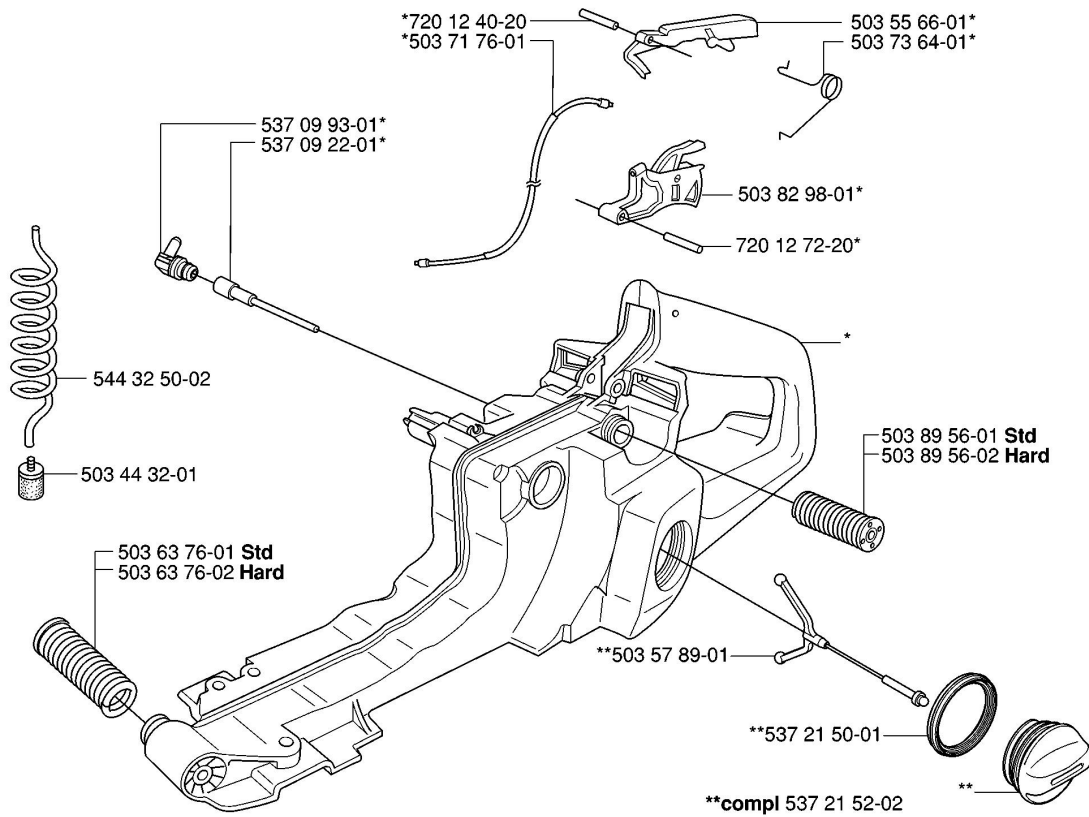

FUEL TANK

K *compl 544 44 40-05

Ref	Part No.	Description	QTY	KIT
544 44 40-05	544 11 40-05	FUEL TANK	1	
720 12 40-20	720 12 40-20	PARALLEL PIN	1	
503 71 76-01	503 71 76-01	THROTTLE WIRE ASSY	1	
537 09 93-01	537 09 93-01	CONNECTION BEND	1	
537 09 22-01	537 09 22-01	TANK VENT ASSY	1	
544 32 50-02	544 32 50-02	FUEL HOSE	1	
503 44 32-01	503 44 32-01	FILTER	1	
503 63 76-01	503 63 76-01	ANTIVIBRATION ELEMENT	1	
503 63 76-02	503 63 76-02	ANTIVIBRATION ELEMENT	1	
537 21 52-02	537 21 52-02	TANK CAP ASSY	1	
537 21 50-01	537 21 50-01	SEALING	1	
503 57 89-01	503 57 89-01	HOLDER	1	
503 89 56-02	503 89 56-02	ANTIVIBRATION ELEMENT	1	
503 89 56-01	503 89 56-01	ANTIVIBRATION ELEMENT	1	
720 12 72-20	720 12 72-20	PIN	1	
503 82 98-01	503 82 98-01	THROTTLE TRIGGER	1	
503 73 64-01	503 73 64-01	SPRING	1	
503 55 66-01	503 55 66-01	THROTTLE LOCKOUT	1