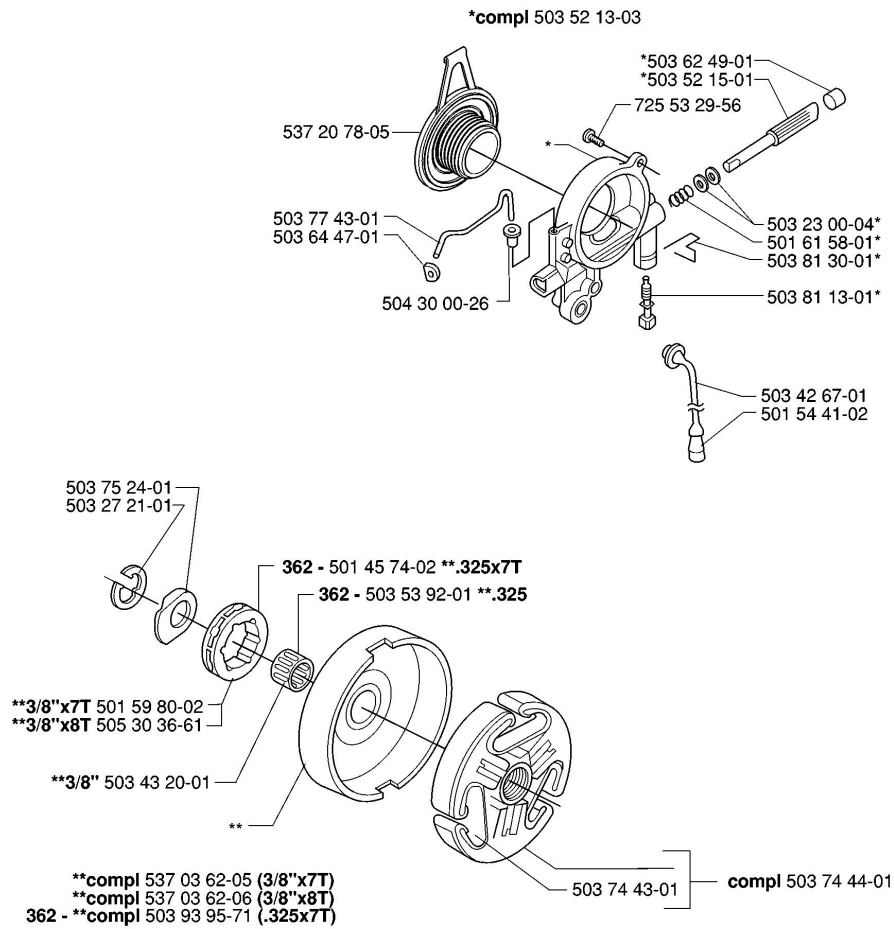

CHAIN BRAKE & CLUTCH COVER

A

Part No.	Description	QTY	KIT
501 51 72-01	CHAIN GUIDE	1	
501 87 53-03	KNEE JOINT	1	
503 20 07-12	SCREW IHSCFM	4	
503 20 25-12	SCREW IHSCM	1	
503 21 28-10	SCREW CCRPANT	1	
503 21 28-10	SCREW CCRPANT	1	
503 21 28-10	SCREW CCRPANT	2	
503 21 28-10	SCREW CCRPANT	1	
503 22 00-01	NUT FLANGE	2	
503 23 00-63	WASHER STEEL	1	
503 23 00-66	WASHER STEEL	1	
503 43 65-01	POSITION SPRING	1	
503 70 99-01	BRAKE SPRING	1	
503 71 97-01	SPIKE OUTER	1	
503 75 11-03	CAP	1	
503 75 22-02	BRAKE BAND ASSY	1	
503 76 29-02	CHIP GUARD	1	
503 76 49-03	HAND GUARD	1	

Part No.	Description	QTY	KIT
503 77 52-01	BUSHING	1	
503 79 27-01	SUPPORT	1	
503 83 81-02	LOCK	1	
503 89 70-01	SLEEVE	1	
503 92 27-01	SPIKE	1	
503 99 83-01	PAWL	1	
537 00 87-01	BRAKE LEVER	1	
537 01 68-01	COVER	1	
537 01 74-01	BEARING SLEEVE	1	
537 03 35-01	CLUTCH COVER ASSY	1	
537 03 35-71	CLUTCH COVER ASSY	1	
537 03 38-03	LABEL	1	
537 04 41-02	CHAIN TENSIONER	1	
537 07 94-01	WORM WHEEL	1	
537 07 95-01	WORM SCREW	1	
740 48 07-02	O-RING	1	

CLUTCH & OIL PUMP

C *compl 503 52 13-03

Part No.	Description	QTY	KIT
501 45 74-02	GEAR WHEEL	1	
501 54 41-02	OIL SCREEN	1	
501 59 80-02	GEAR WHEEL	1	
501 61 58-01	SPRING	1	
503 23 00-04	WASHER STEEL	1	
503 27 21-01	LOCK WASHER	1	
503 42 67-01	OIL HOSE	1	
503 43 20-01	NEEDLE HOLDER	1	
503 52 13-03	OIL PUMP ASSY	1	
503 52 13-03	OIL PUMP ASSY	1	
503 52 15-01	PUMP PISTON	1	
503 53 92-01	NEEDLE BEARING	1	
503 62 49-01	SEALING PLUG	1	
503 64 47-01	INLET OIL PIPE	1	
503 74 43-01	CLUTCH SPRING	1	
503 74 44-01	CLUTCH ASSY	1	
503 75 24-01	WASHER	1	
503 77 43-01	OIL PIPE	1	

Part No.	Description	QTY	KIT
503 81 13-01	PIN SCREW	1	
503 81 30-01	SPRING	1	
503 93 95-71	CLUTCH DRUM	1	
504 30 00-26	SEALING	1	
505 30 36-61	GEAR WHEEL	1	
537 03 62-05	CLUTCH DRUM	1	
537 03 62-06	CLUTCH DRUM	1	
537 20 78-05	PUMP PINION	1	
725 53 29-56	SCREW IHSCM	1	