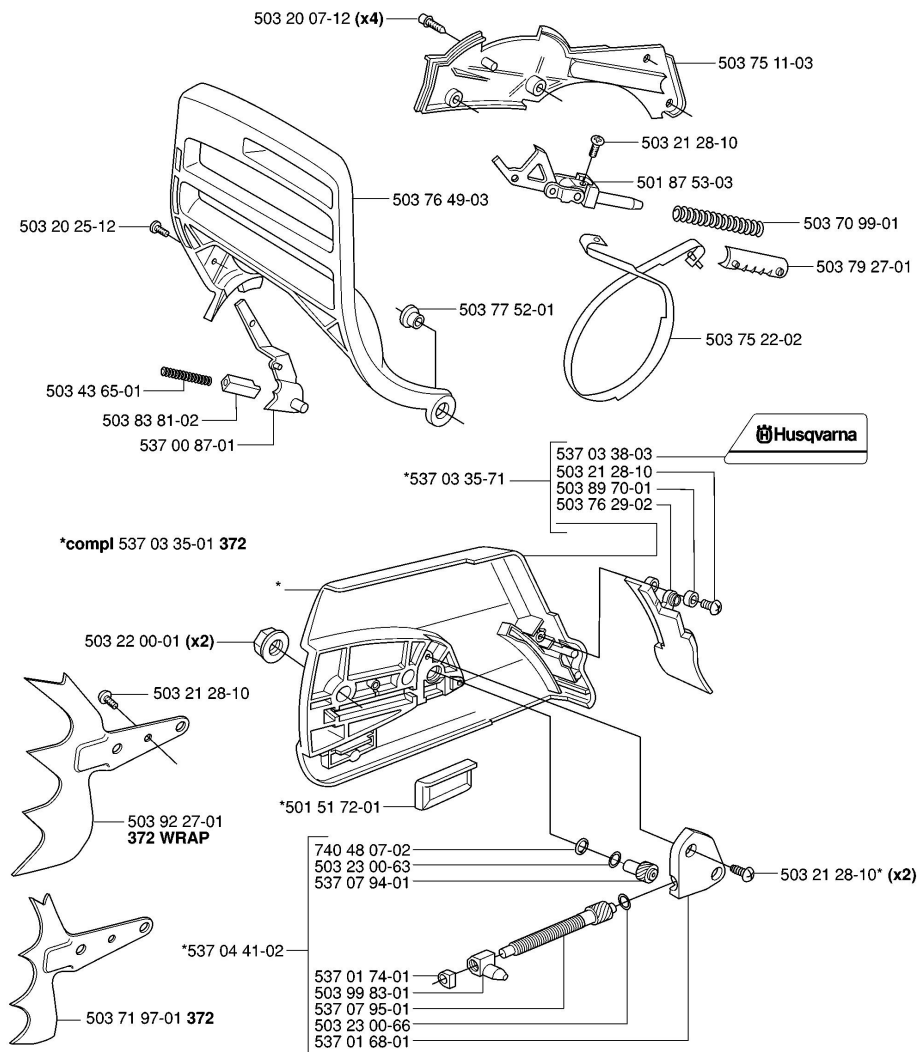

CHAIN BRAKE & CLUTCH COVER

A

Part No.	Description	QTY	KIT
501 51 72-01	CHAIN GUIDE	1	
501 87 53-03	KNEE JOINT	1	
503 20 07-12	SCREW IHSCFM	4	
503 20 25-12	SCREW IHSCM	1	
503 21 28-10	SCREW CCRPANT	1	
503 21 28-10	SCREW CCRPANT	1	
503 21 28-10	SCREW CCRPANT	2	
503 21 28-10	SCREW CCRPANT	1	
503 22 00-01	NUT FLANGE	2	
503 23 00-63	WASHER STEEL	1	
503 23 00-66	WASHER STEEL	1	
503 43 65-01	POSITION SPRING	1	
503 70 99-01	BRAKE SPRING	1	
503 71 97-01	SPIKE OUTER	1	
503 75 11-03	CAP	1	
503 75 22-02	BRAKE BAND ASSY	1	
503 76 29-02	CHIP GUARD	1	
503 76 49-03	HAND GUARD	1