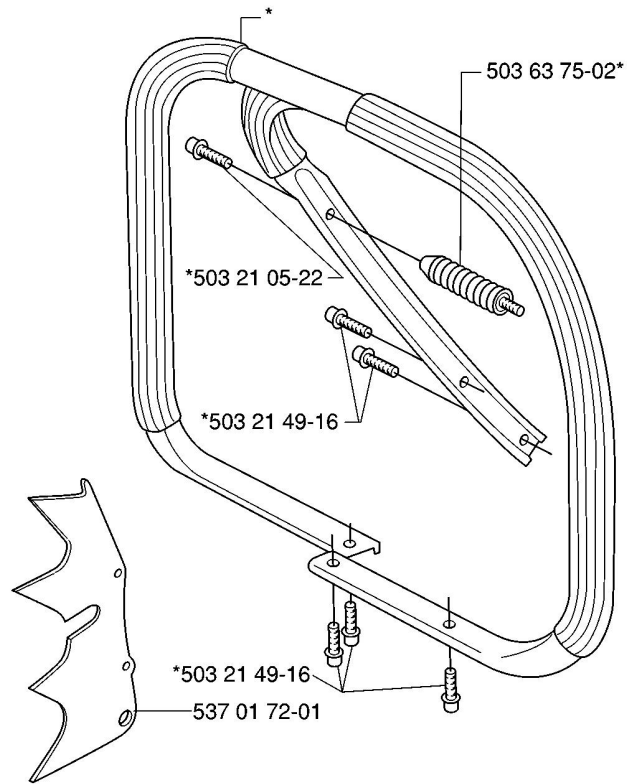

HANDLE

L *compl 503 62 67-71

Part No.	Description	QTY	KIT
503 21 05-22	SCREW IHSCFT	1	
503 21 49-16	SCREW IHSCFT	1	
503 21 49-16	SCREW IHSCFT	1	
503 62 67-71	FRONT HANDLE ASSY	1	
503 63 75-02	ANTIVIBRATION ELEMENT	1	
503 63 75-03	ANTIVIBRATION ELEMENT	1	

HANDLE

M *compl 503 62 86-71 WRAP
 *compl 503 62 86-02 WA G

Part No.	Description	QTY	KIT
503 21 05-22	SCREW IHSCFT	1	
503 21 49-16	SCREW IHSCFT	1	
503 21 49-16	SCREW IHSCFT	1	
503 62 86-02	HANDLE WRAP AROUND ASSY	1	
503 62 86-71	HANDLE WRAP AROUND ASSY	1	
503 63 75-02	ANTIVIBRATION ELEMENT	1	
537 01 72-01	SPIKE	1	