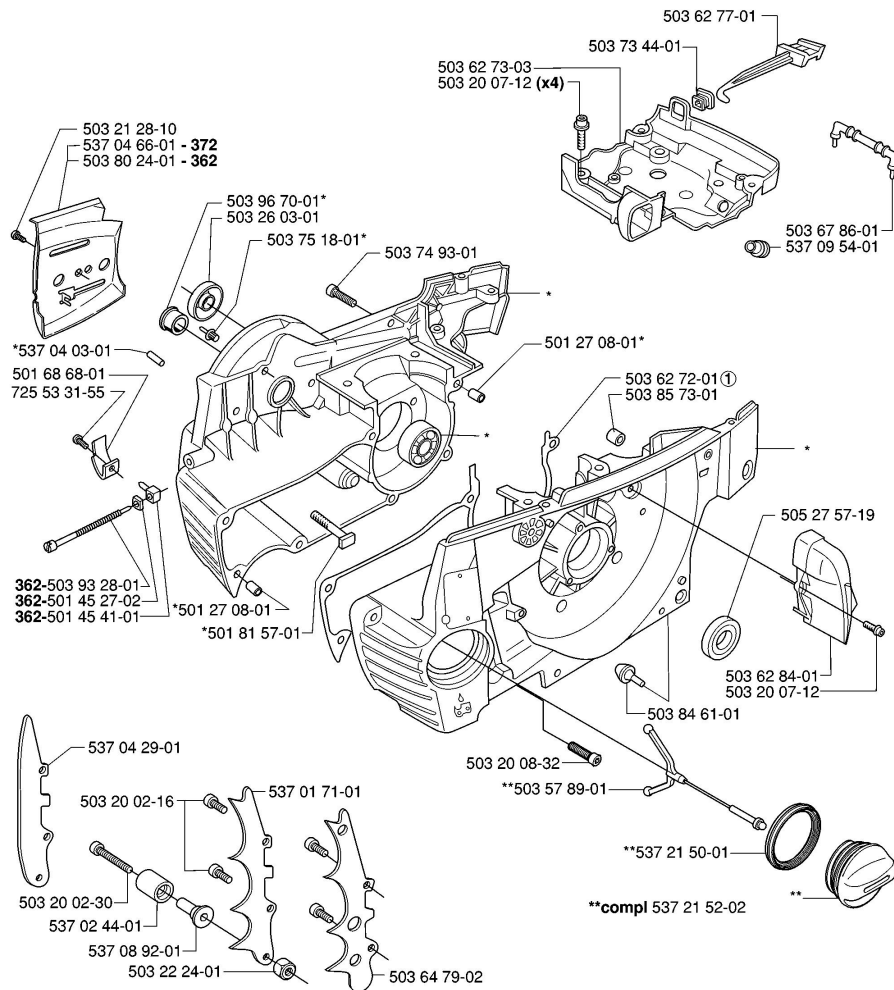

CRANKCASE

J *compl 503 62 68-76 - 372
*compl 503 63 79-76 - 362

Part No.	Description	QTY	KIT
501 27 08-01	GUIDE BUSHING	1	
501 27 08-01	GUIDE BUSHING	1	
501 45 27-02	LOCKING NUT	1	
501 45 41-01	NUT	1	
501 68 68-01	CHAIN CATCHER	1	
501 81 57-01	BAR BOLT	1	
503 20 02-16	SCREW IHSCFM	1	
503 20 02-30	SCREW IHSCFM	1	
503 20 07-12	SCREW IHSCFM	4	
503 20 07-12	SCREW IHSCFM	1	
503 20 08-32	SCREW IHSCM	1	
503 21 28-10	SCREW CCRPANT	1	
503 22 24-01	NUT	1	
503 26 03-01	SEALING RING	1	
503 57 89-01	HOLDER	1	
503 62 68-76	CRANKCASE ASSY	1	
503 62 72-01	GASKET CRANKCASE	1	
503 62 73-03	CARBURETTOR AREA BAS	1