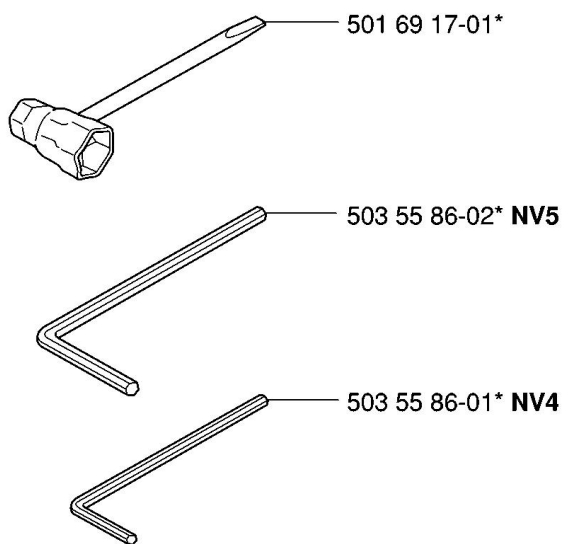

ACCESSORIES

R Accessories
 Zubehöre
 Accessories
 Accesorios
 Tillbehör
 *compl 503 55 85-01

Part No.	Description	QTY	KIT
501 69 17-01	COMBINATION WRENCH	1	
501 91 14-01	LUBRICATION GUN	1	
503 21 27-16	SCREW CCRPANT	1	
503 55 85-01	TOOL	1	
503 55 86-01	SPANNER	1	
503 55 86-02	SPANNER	1	
503 62 12-01	GREASE TUBE	1	
503 96 90-03	KIT	1	

CARBURETOR

Q compl 503 28 18-04
compl 503 28 18-05 EPA, EU

Walbro HD-6B Walbro HD-12B EPA, EU

Part No.	Description	QTY	KIT
501 46 69-01	SCREW	1	
501 46 84-01	SPRING	1	
501 46 85-01	BALL-CHOKE FRICTION	1	
501 46 87-01	SCREW	1	
501 46 87-01	SCREW	1	
501 66 61-01	SCREEN-INLET	1	
501 66 69-01	GASKET	1	
501 66 77-01	SPRING	1	
501 66 77-01	SPRING	1	
501 66 78-01	SPRING	1	
501 66 83-01	LEVER-METERING	1	
502 25 47-01	DIAPHRAGM PUMP	1	
503 10 87-01	SCREW	4	
503 28 18-04	CARBURETTOR	1	
503 28 18-05	CARBURETTOR	1	
503 56 24-01	SPRING	1	
503 56 34-01	VALVE INLET NEEDLE	1	
503 57 42-01	PLUG-WELCH	1	

Part No.	Description	QTY	KIT
503 68 82-01	JET	1	
503 79 96-01	LEVER	1	
503 79 98-01	COVER	1	
503 79 99-01	SHAFT	1	
503 80 00-01	VALVE	1	
503 80 04-01	NOZZLE	1	
503 80 07-01	DIAPHRAGM	1	
503 80 08-01	SCREW	1	
503 80 09-01	SPRING	1	
503 80 11-01	NEEDLE	1	
503 80 14-01	FITTING	1	
503 80 15-01	WASHER	1	
503 85 58-01	VALVE	1	
503 85 59-01	FITTING	1	
503 91 39-01	LIMITER CAP	1	
503 91 40-01	LIMITER CAP	1	
503 91 54-01	RETAINER	1	
503 94 36-01	NOZZLE ASSY	1	
503 94 37-01	SPRING	1	
503 94 38-01	NEEDLE	1	
503 94 39-01	NEEDLE	1	
504 02 72-13	NEEDLE-IDLE SPEED	1	
504 13 09-05	GASKET	1	
505 31 67-17	SCREW	1	
505 52 01-25	PIN-METERING LEVER	1	
530 03 50-15	SCREW	1	
537 00 33-01	JET	1	
537 01 89-01	LEVER	1	
537 01 90-01	SPRING	1	
537 01 91-01	SHAFT ASSY	1	
537 07 76-01	COVER	1	