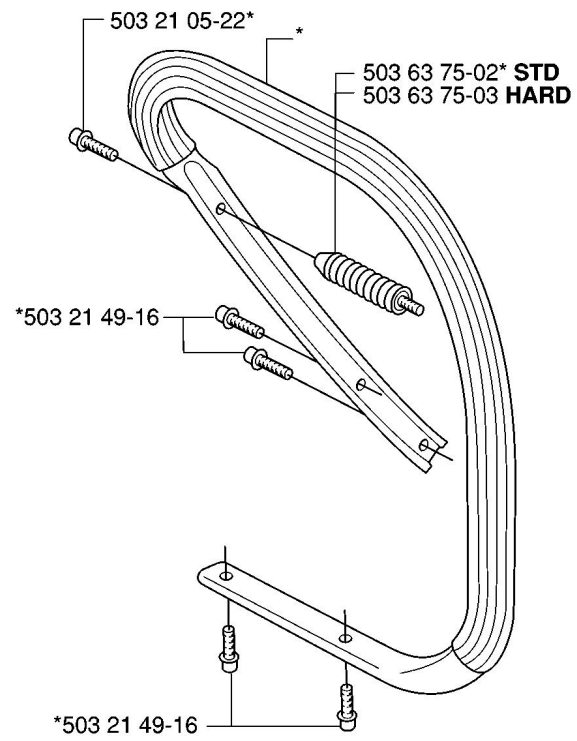

CRANKSHAFT

F *compl 503 74 87-03

Part No.	Description	QTY	KIT
503 25 56-01	NEEDLE BEARING	1	
503 26 30-19	O-RING	1	
503 74 44-01	CLUTCH ASSY	1	
503 74 87-03	CRANKSHAFT ASSY	1	
503 77 91-01	SLEEVE	1	
738 22 02-25	BALL BEARING	1	
738 22 02-25	BALL BEARING	1	

FUEL TANK

K *compl 544 44 40-05

Ref	Part No.	Description	QTY	KIT
544 44 40-05	544 11 40-05	FUEL TANK	1	
720 12 40-20	720 12 40-20	PARALLEL PIN	1	
503 71 76-01	503 71 76-01	THROTTLE WIRE ASSY	1	
537 09 93-01	537 09 93-01	CONNECTION BEND	1	
537 09 22-01	537 09 22-01	TANK VENT ASSY	1	
544 32 50-02	544 32 50-02	FUEL HOSE	1	
503 44 32-01	503 44 32-01	FILTER	1	
503 63 76-01	503 63 76-01	ANTIVIBRATION ELEMENT	1	
503 63 76-02	503 63 76-02	ANTIVIBRATION ELEMENT	1	
537 21 52-02	537 21 52-02	TANK CAP ASSY	1	
537 21 50-01	537 21 50-01	SEALING	1	
503 57 89-01	503 57 89-01	HOLDER	1	
503 89 56-02	503 89 56-02	ANTIVIBRATION ELEMENT	1	
503 89 56-01	503 89 56-01	ANTIVIBRATION ELEMENT	1	
720 12 72-20	720 12 72-20	PIN	1	
503 82 98-01	503 82 98-01	THROTTLE TRIGGER	1	
503 73 64-01	503 73 64-01	SPRING	1	
503 55 66-01	503 55 66-01	THROTTLE LOCKOUT	1	

HANDLE

L *compl 503 62 67-71

Part No.	Description	QTY	KIT
503 21 05-22	SCREW IHSCFT	1	
503 21 49-16	SCREW IHSCFT	1	
503 21 49-16	SCREW IHSCFT	1	
503 62 67-71	FRONT HANDLE ASSY	1	
503 63 75-02	ANTIVIBRATION ELEMENT	1	
503 63 75-03	ANTIVIBRATION ELEMENT	1	

HANDLE

M *compl 503 62 86-71 WRAP
 *compl 503 62 86-02 WA G

Part No.	Description	QTY	KIT
503 21 05-22	SCREW IHSCFT	1	
503 21 49-16	SCREW IHSCFT	1	
503 21 49-16	SCREW IHSCFT	1	
503 62 86-02	HANDLE WRAP AROUND ASSY	1	
503 62 86-71	HANDLE WRAP AROUND ASSY	1	
503 63 75-02	ANTIVIBRATION ELEMENT	1	
537 01 72-01	SPIKE	1	