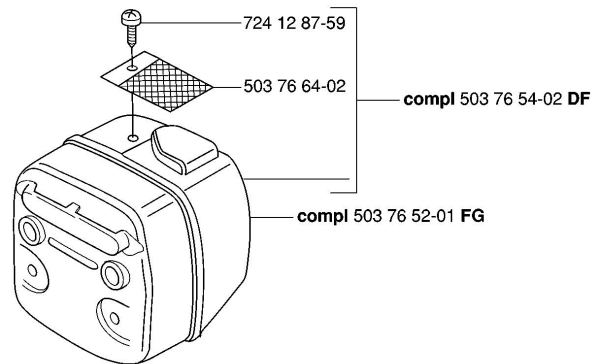

MUFFLER

G

Part No.	Description	QTY	KIT
503 20 02-16	SCREW IHSCFM	2	
503 20 06-08	SCREW IHSCFM	2	
503 76 52-01	MUFFLER ASSY	1	
503 76 53-01	MUFFLER ASSY	1	
503 76 53-02	MUFFLER ASSY	1	
503 76 54-02	MUFFLER ASSY	1	
503 76 64-02	SPARK ARRESTOR SCREEN	1	
503 76 65-03	BRACKET	1	
724 12 87-59	SCREW CRPANM	1	
725 53 70-55	SCREW IHSCM	2