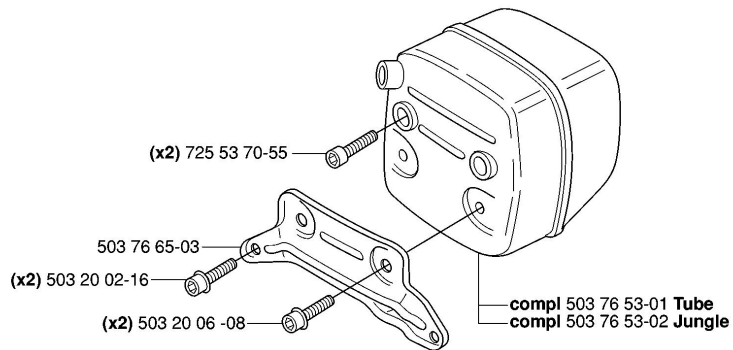

MUFFLER

G

Part No.	Description	QTY	KIT
503 20 02-16	SCREW IHSCFM	2	
503 20 06-08	SCREW IHSCFM	2	
503 76 52-01	MUFFLER ASSY	1	
503 76 53-01	MUFFLER ASSY	1	
503 76 53-02	MUFFLER ASSY	1	
503 76 54-02	MUFFLER ASSY	1	
503 76 64-02	SPARK ARRESTOR SCREEN	1	
503 76 65-03	BRACKET	1	
724 12 87-59	SCREW CRPANM	1	
725 53 70-55	SCREW IHSCM	2