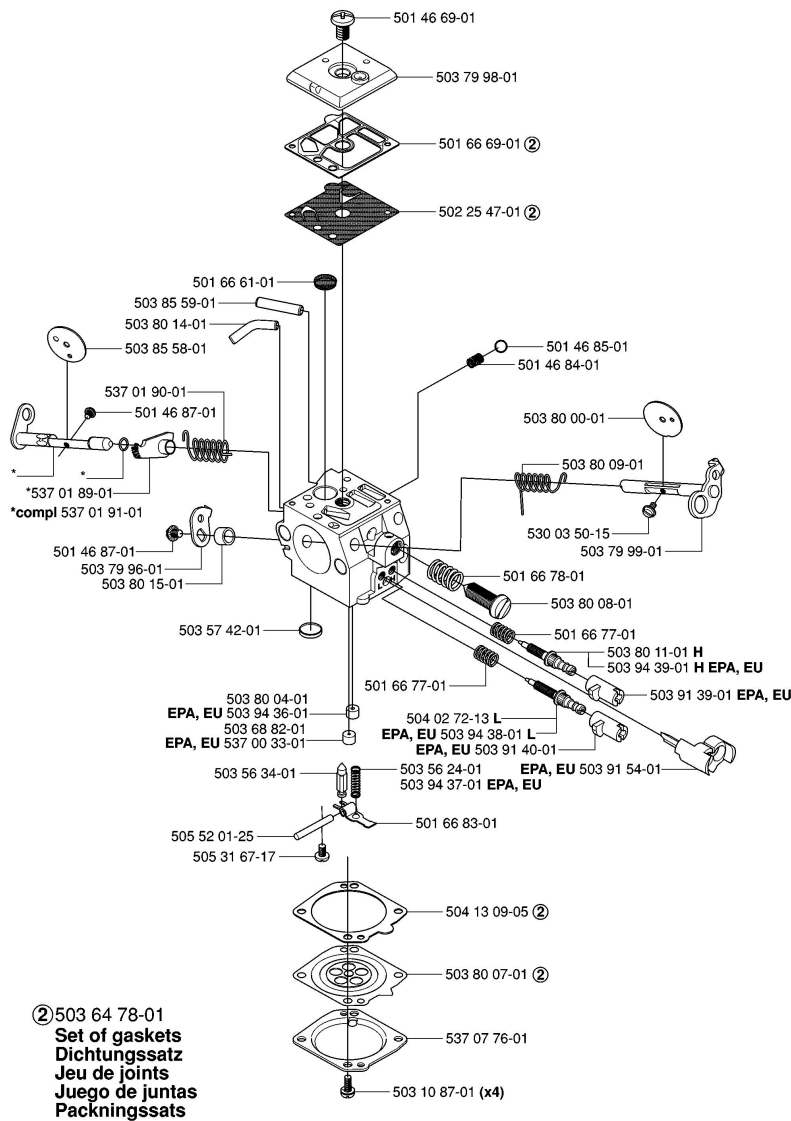

CARBURETOR

Q compl 503 28 18-04
compl 503 28 18-05 EPA, EU

Walbro HD-6B Walbro HD-12B EPA, EU

Part No.	Description	QTY	KIT
501 46 69-01	SCREW	1	
501 46 84-01	SPRING	1	
501 46 85-01	BALL-CHOKE FRICTION	1	
501 46 87-01	SCREW	1	
501 46 87-01	SCREW	1	
501 66 61-01	SCREEN-INLET	1	
501 66 69-01	GASKET	1	
501 66 77-01	SPRING	1	
501 66 77-01	SPRING	1	
501 66 78-01	SPRING	1	
501 66 83-01	LEVER-METERING	1	
502 25 47-01	DIAPHRAGM PUMP	1	
503 10 87-01	SCREW	4	
503 28 18-04	CARBURETTOR	1	
503 28 18-05	CARBURETTOR	1	
503 56 24-01	SPRING	1	
503 56 34-01	VALVE INLET NEEDLE	1	
503 57 42-01	PLUG-WELCH	1	

Part No.	Description	QTY	KIT
503 68 82-01	JET	1	
503 79 96-01	LEVER	1	
503 79 98-01	COVER	1	
503 79 99-01	SHAFT	1	
503 80 00-01	VALVE	1	
503 80 04-01	NOZZLE	1	
503 80 07-01	DIAPHRAGM	1	
503 80 08-01	SCREW	1	
503 80 09-01	SPRING	1	
503 80 11-01	NEEDLE	1	
503 80 14-01	FITTING	1	
503 80 15-01	WASHER	1	
503 85 58-01	VALVE	1	
503 85 59-01	FITTING	1	
503 91 39-01	LIMITER CAP	1	
503 91 40-01	LIMITER CAP	1	
503 91 54-01	RETAINER	1	
503 94 36-01	NOZZLE ASSY	1	
503 94 37-01	SPRING	1	
503 94 38-01	NEEDLE	1	
503 94 39-01	NEEDLE	1	
504 02 72-13	NEEDLE-IDLE SPEED	1	
504 13 09-05	GASKET	1	
505 31 67-17	SCREW	1	
505 52 01-25	PIN-METERING LEVER	1	
530 03 50-15	SCREW	1	
537 00 33-01	JET	1	
537 01 89-01	LEVER	1	
537 01 90-01	SPRING	1	
537 01 91-01	SHAFT ASSY	1	
537 07 76-01	COVER	1	

CLUTCH & OIL PUMP

C *compl 503 52 13-03

Part No.	Description	QTY	KIT
501 45 74-02	GEAR WHEEL	1	
501 54 41-02	OIL SCREEN	1	
501 59 80-02	GEAR WHEEL	1	
501 61 58-01	SPRING	1	
503 23 00-04	WASHER STEEL	1	
503 27 21-01	LOCK WASHER	1	
503 42 67-01	OIL HOSE	1	
503 43 20-01	NEEDLE HOLDER	1	
503 52 13-03	OIL PUMP ASSY	1	
503 52 13-03	OIL PUMP ASSY	1	
503 52 15-01	PUMP PISTON	1	
503 53 92-01	NEEDLE BEARING	1	
503 62 49-01	SEALING PLUG	1	
503 64 47-01	INLET OIL PIPE	1	
503 74 43-01	CLUTCH SPRING	1	
503 74 44-01	CLUTCH ASSY	1	
503 75 24-01	WASHER	1	
503 77 43-01	OIL PIPE	1	