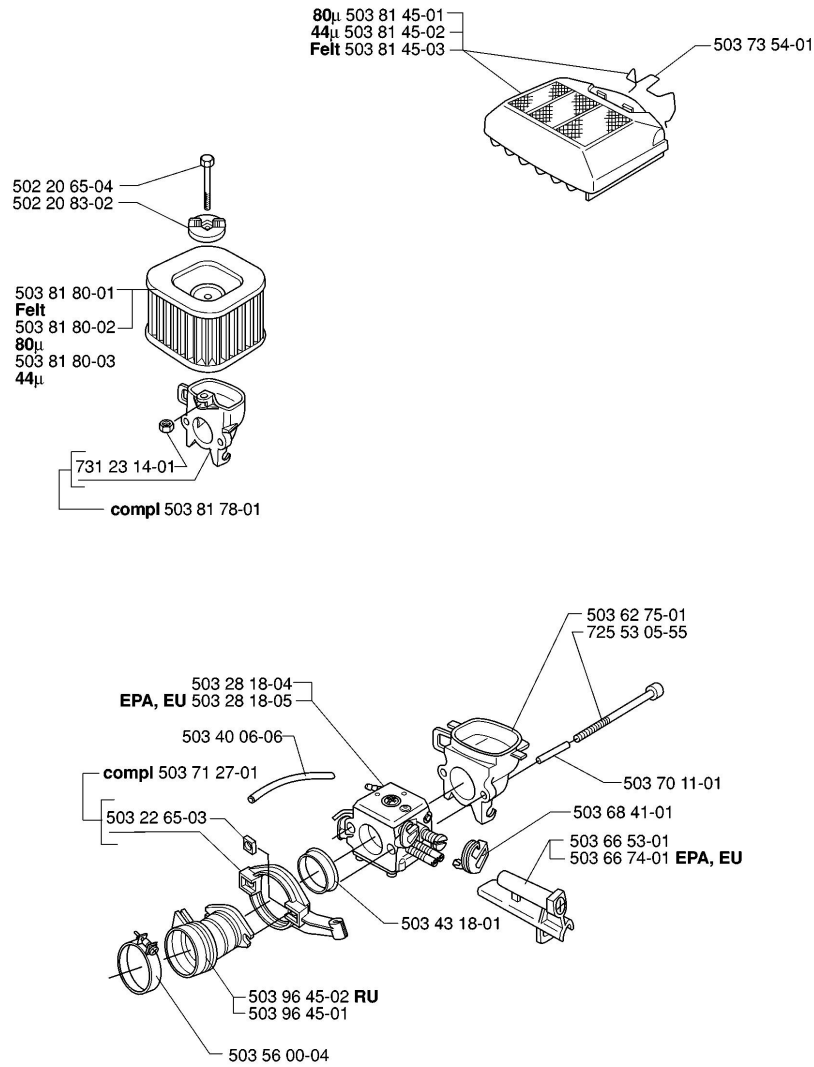

CARBURETOR & AIR FILTER

H

Part No.	Description	QTY	KIT
502 20 65-04	SCREW	1	
502 20 83-02	KNOB	1	
503 22 65-03	NUT SQUARE	1	
503 28 18-04	CARBURETTOR	1	
503 28 18-05	CARBURETTOR	1	
503 40 06-06	IMPULSE HOSE	1	
503 43 18-01	SUPPORT SLEEVE	1	
503 56 00-04	HOSE CLAMP	1	
503 62 75-01	FILTER HOLDER	1	
503 66 53-01	GUIDE BUSHING	1	
503 66 74-01	GUIDE BUSHING	1	
503 68 41-01	LEVER	1	
503 70 11-01	TUBE	1	
503 71 27-01	FLANGE	1	
503 73 54-01	CLAMP	1	
503 81 45-01	AIR FILTER ASSY	1	
503 81 45-02	AIR FILTER ASSY	1	
503 81 45-03	AIR FILTER ASSY	1