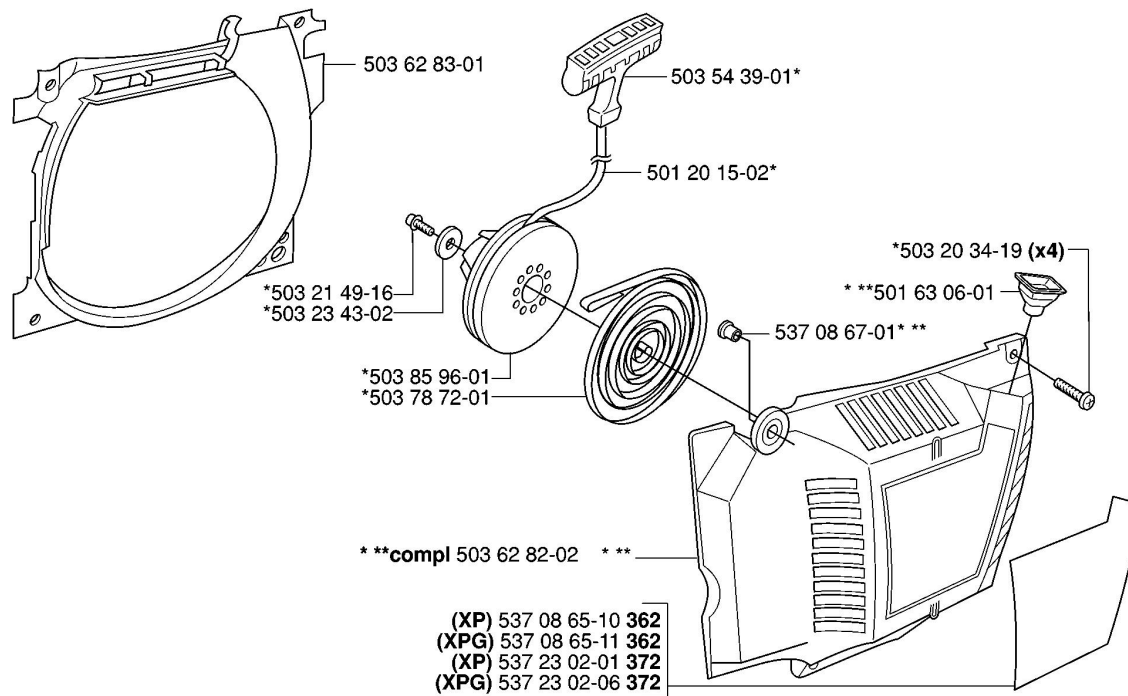

Part No.	Description	QTY	KIT
503 22 10-11	NUT	1	
503 22 10-11	NUT	1	
503 23 00-42	WASHER STEEL	1	
503 23 00-42	WASHER STEEL	1	
503 23 00-42	WASHER STEEL	1	
503 23 01-01	WASHER STEEL	1	
503 23 01-01	WASHER STEEL	1	
503 23 01-01	WASHER STEEL	1	
503 23 85-65	SHRINKAGE HOSE	1	
503 55 49-01	SWITCH	1	
503 62 61-01	CABLE	1	
503 62 67-72	FRONT HANDLE ASSY	1	
503 64 02-01	SWITCH	1	
503 68 45-02	ANTIVIBRATION ELEMENT	1	
503 70 59-01	HEATING PLATE	1	
503 71 82-01	SWITCH	1	
503 89 76-01	CABLE	1	
537 01 55-01	STARTER PAWL	1	
537 01 55-01	STARTER PAWL	1	
537 01 55-01	STARTER PAWL	1	
537 01 59-01	KIT	1	
537 05 16-04	FLYWHEEL ASSY	1	
537 05 16-05	FLYWHEEL ASSY	1	
537 05 16-06	FLYWHEEL ASSY	1	
537 06 04-01	RETAINER	1	
537 07 13-01	THERMOSTAT ASSY	1	
537 07 14-01	FOIL ELEMENT	1	
537 07 18-02	STATOR ASSY	1	
537 08 72-01	KIT	1	
544 04 71-01	IGNITION MODULE	1	
544 04 72-01	IGNITION MODULE	1	

Up to 060700001.

Part No.	Description	QTY	KIT
503 23 00-59	WASHER STEEL	1	
503 52 13-01	OIL PUMP ASSY	1	
503 75 61-02	GEAR WHEEL	1	

STARTER

P *compl 503 62 81-71

Part No.	Description	QTY	KIT
501 20 15-02	STARTER CORD	1	
501 63 06-01	REINFORCEMENT SLEEVE	1	
503 20 34-19	SCREW CCRPANMO	4	
503 21 49-16	SCREW IHSCFT	1	
503 23 43-02	WASHER	1	
503 54 39-01	STARTER HANDLE	1	
503 62 81-71	STARTER ASSY	1	
503 62 82-02	STARTER HOUSING	1	
503 62 83-01	AIR CONDUCTOR	1	
503 78 72-01	RECOIL SPRING	1	
503 85 96-01	STARTER PULLEY	1	
537 08 65-10	LABEL	1	
537 08 65-11	LABEL	1	
537 08 67-01	BUSHING	1	
537 23 02-01	LABEL	1	
537 23 02-06	LABEL	1	