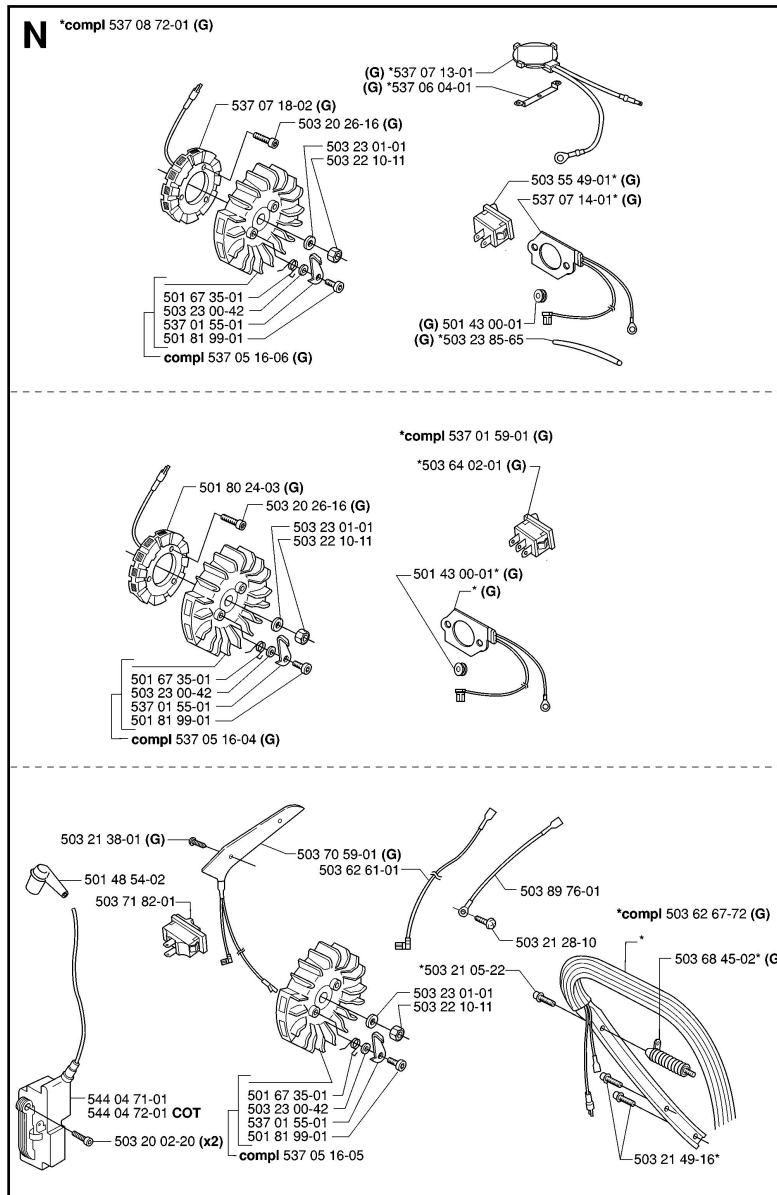

IGNITION SYSTEM

Part No.	Description	QTY	KIT
501 43 00-01	CABLE GROMMET	1	
501 43 00-01	CABLE GROMMET	1	
501 48 54-02	SPARK PLUG CAP	1	
501 67 35-01	SPRING	1	
501 67 35-01	SPRING	1	
501 67 35-01	SPRING	1	
501 80 24-03	STATOR ASSY	1	
501 81 99-01	SCREW	1	
501 81 99-01	SCREW	1	
501 81 99-01	SCREW	1	
503 20 02-20	SCREW IHSCFM	2	
503 20 26-16	SCREW IHSCM	1	
503 20 26-16	SCREW IHSCM	1	
503 21 05-22	SCREW IHSCFT	1	
503 21 28-10	SCREW CCRPANT	1	
503 21 38-01	SCREW SLCSRT	1	
503 21 49-16	SCREW IHSCFT	1	
503 22 10-11	NUT	1