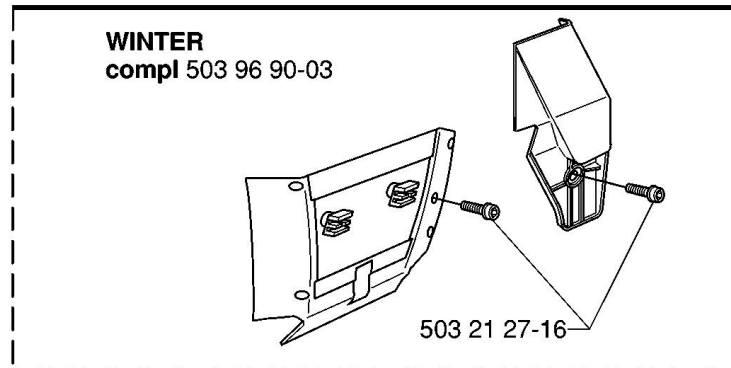

ACCESSORIES

R Accessories
Zubehöre
Accessories
Accesorios
Tillbehör
*compl 503 55 85-01

Part No.	Description	QTY	KIT
501 69 17-01	COMBINATION WRENCH	1	
501 91 14-01	LUBRICATION GUN	1	
503 21 27-16	SCREW CCRPANT	1	
503 55 85-01	TOOL	1	
503 55 86-01	SPANNER	1	
503 55 86-02	SPANNER	1	
503 62 12-01	GREASE TUBE	1	
503 96 90-03	KIT	1