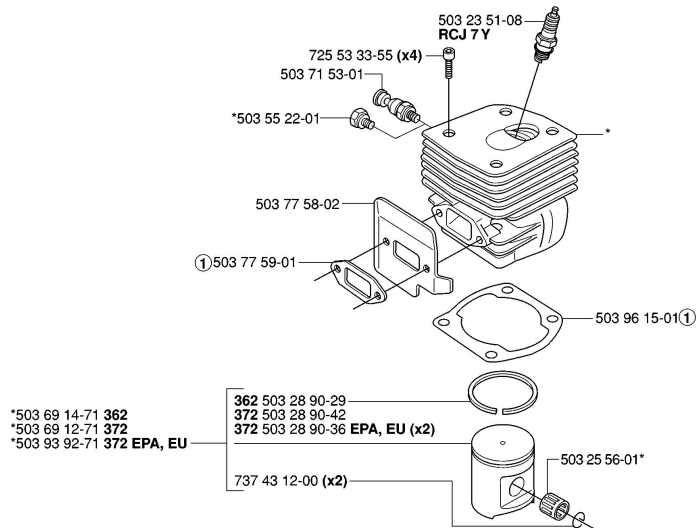

CRANKSHAFT

F *compl 503 74 87-03

Part No.	Description	QTY	KIT
503 25 56-01	NEEDLE BEARING	1	
503 26 30-19	O-RING	1	
503 74 44-01	CLUTCH ASSY	1	
503 74 87-03	CRANKSHAFT ASSY	1	
503 77 91-01	SLEEVE	1	
738 22 02-25	BALL BEARING	1	
738 22 02-25	BALL BEARING	1	

CYLINDER COVER

D *compl 503 62 78-07 Std
 **compl 503 62 78-08 Hd

Part No.	Description	QTY	KIT
503 20 34-25	SCREW CCRPANMO	1	
503 62 78-07	CYLINDER COVER ASSY	1	
503 62 78-08	CYLINDER COVER ASSY	1	
503 62 80-01	FILTER COVER	1	
503 74 01-02	SNAP	1	
503 81 77-01	FILTER COVER	1	
503 98 74-01	LABEL	1	
537 01 65-01	SUPPORT	1	

CYLINDER PISTON

E *compl 503 96 52-71 362
 *compl 503 62 64-73 372
 *compl 503 93 93-72 372 EPA, EU

① 503 64 72-01
Set of gaskets
Dichtungssatz
Jeu de joints
Juego de juntas
Packningssats

Part No.	Description	QTY	KIT
503 23 51-08	SPARK PLUG	1	
503 25 56-01	NEEDLE BEARING	1	
503 28 90-29	PISTON RING	1	
503 28 90-36	PISTON RING	2	
503 28 90-42	PISTON RING	1	
503 55 22-01	PLUG	1	
503 62 64-73	CYLINDER ASSY	1	
503 69 12-71	PISTON ASSY	1	
503 69 14-71	PISTON ASSY	1	
503 71 53-01	DECOMPRESSION VALVE	1	
503 77 58-02	HEAT DEFLECTOR	1	
503 77 59-01	GASKET MUFFLER	1	
503 93 92-71	PISTON ASSY	1	
503 93 93-72	CYLINDER ASSY	1	
503 96 15-01	GASKET	1	
503 96 52-71	CYLINDER ASSY	1	
725 53 33-55	SCREW IHSCM	4	
737 43 12-00	CIRCLIP	2	