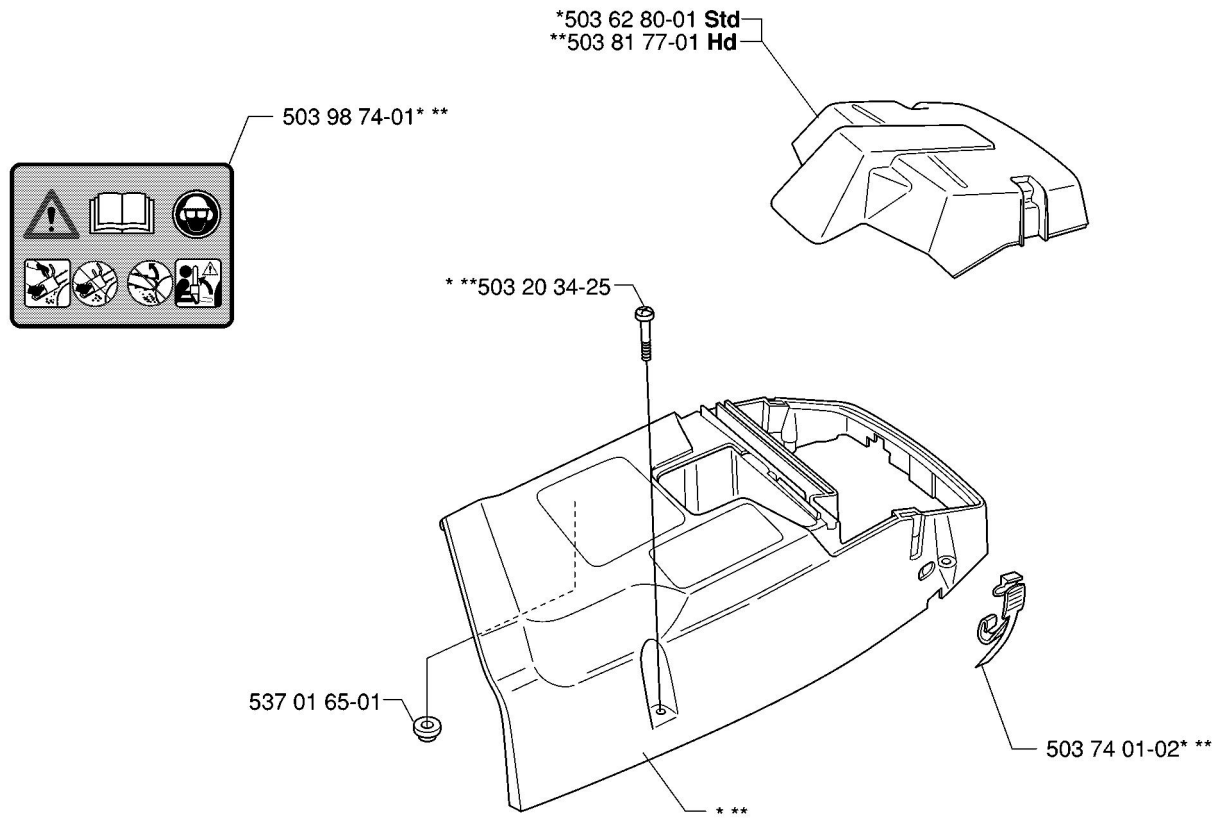

CYLINDER COVER

D *compl 503 62 78-07 Std
**compl 503 62 78-08 Hd

Part No.	Description	QTY	KIT
503 20 34-25	SCREW CCRPANMO	1	
503 62 78-07	CYLINDER COVER ASSY	1	
503 62 78-08	CYLINDER COVER ASSY	1	
503 62 80-01	FILTER COVER	1	
503 74 01-02	SNAP	1	
503 81 77-01	FILTER COVER	1	
503 98 74-01	LABEL	1	
537 01 65-01	SUPPORT	1