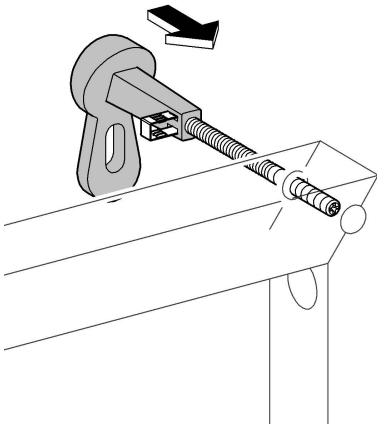

Design & Quality Engineering GROHE Germany

ENJOY WATER®

94.441.731/ÄM 213940/04.10

i

1

2

3

4