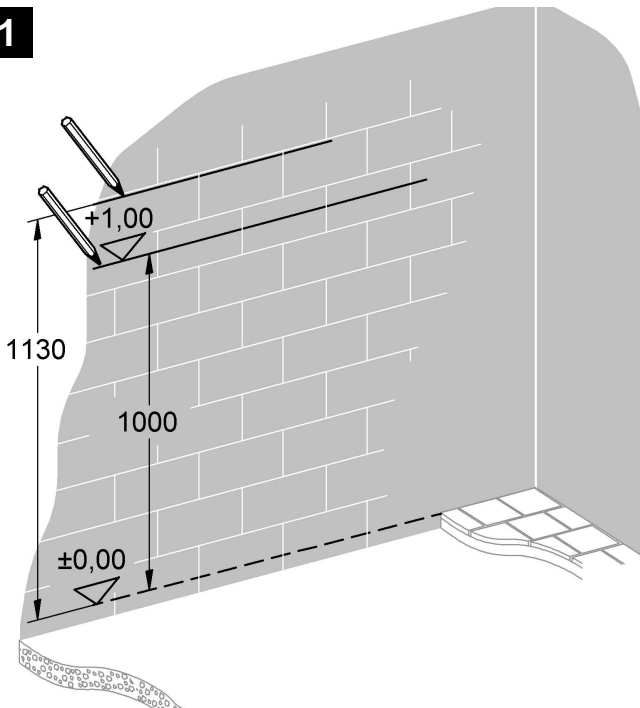

Design & Quality Engineering GROHE Germany

ENJOY WATER®

94.441.731/ÄM 213940/04.10

i

1

2

3

4