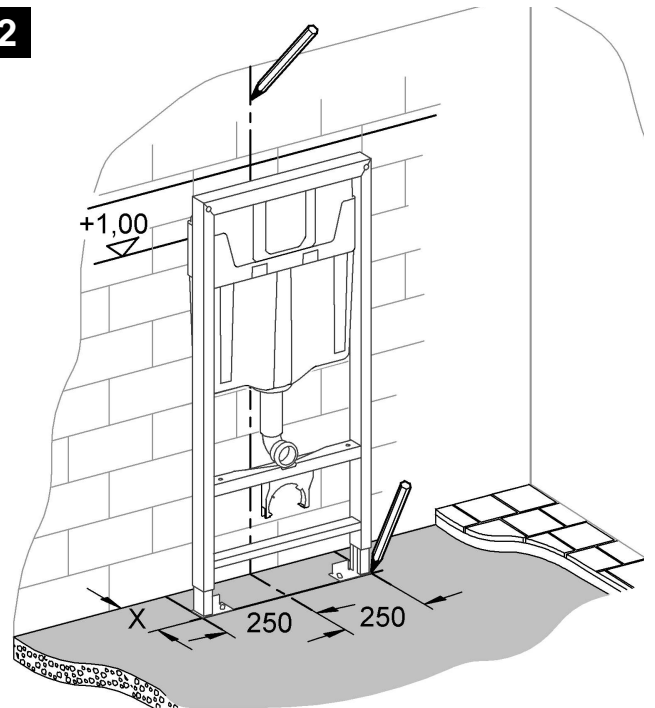

Design & Quality Engineering GROHE Germany

ENJOY WATER®

94.441.731/ÄM 213940/04.10

i

1

2

3

4