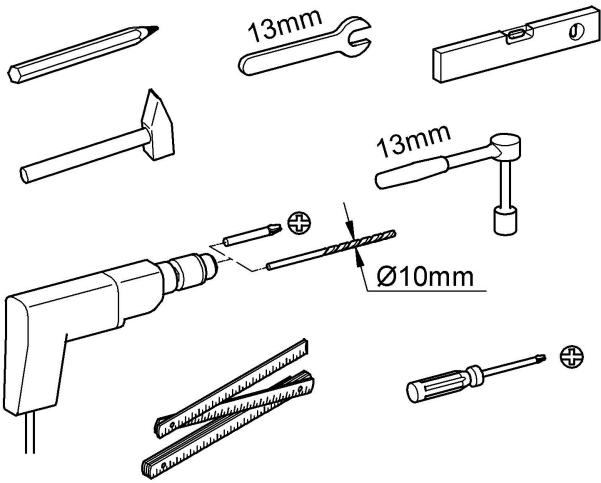

Design & Quality Engineering GROHE Germany

ENJOY WATER®

94.441.731/ÄM 213940/04.10

i

1

2

3

4