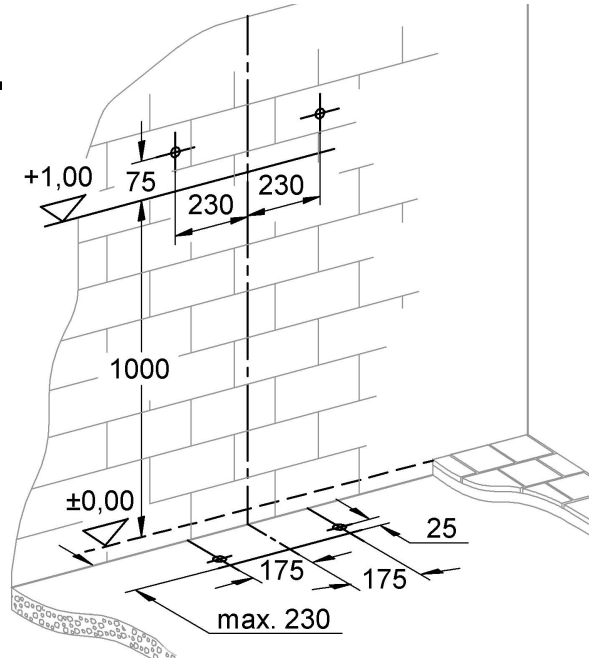

Design & Quality Engineering GROHE Germany

ENJOY WATER®

94.441.731/ÄM 213940/04.10

i

1

2

3

4