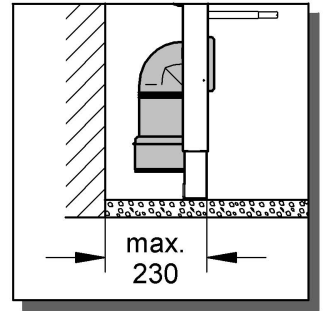

Design & Quality Engineering GROHE Germany

ENJOY WATER®

94.441.731/ÄM 213940/04.10

i

1

2

3

4