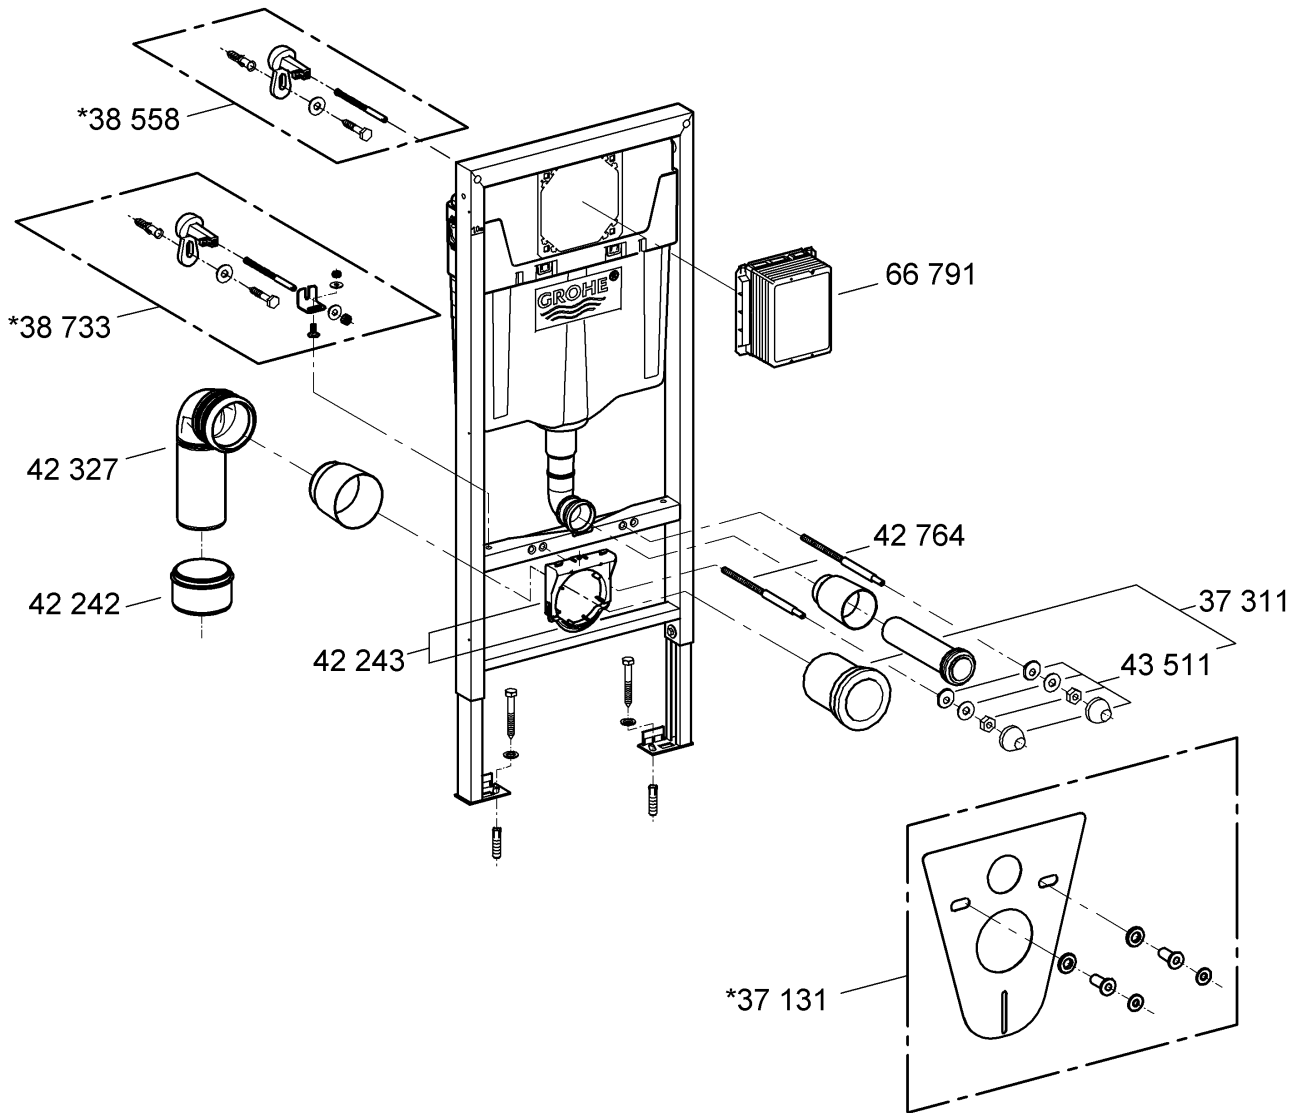

Design & Quality Engineering GROHE Germany

ENJOY WATER®

94.441.731/ÄM 213940/04.10

i

1

2

3

4