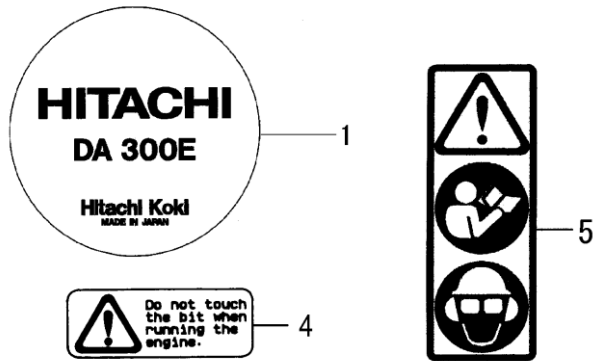

S06-11

DA300E LABELS

REF. NUMBER	PARTS NUMBER	DESCRIPTION	Q'TY	SERIAL NUMBER
001	906-32255-21	NAME PLATE DA300E	1	
004	921-32172-20	CAUTION MARK	1	
005	920-32466-20	CAUTION MARK	1