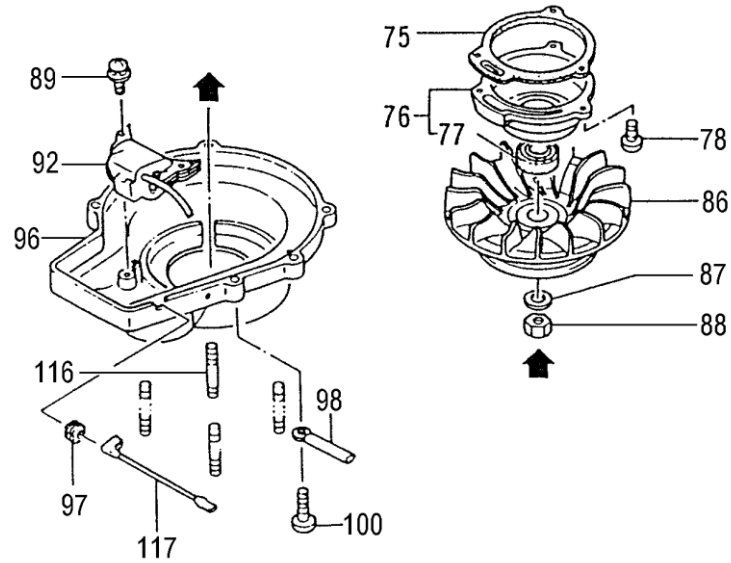

S06-03

DA300E FAN CASE

REF. NUMBER	PARTS NUMBER	DESCRIPTION	Q'TY	SERIAL NUMBER
075	385-10250-20	GOVERNOR COVER GASKET	1	
076	384-10243-90	GOVERNOR COVER ASS'Y	1	
077	999-66152-564	OIL SEAL UD15257	1	
078	990-11040-101	SCREW 4X10	3	
086	155-21715-80	MAGNETO ROTOR COMP.	1	
087	992-01100-011	WASHER 10	1	
088	991-09100-001	NUT 10 (L.H. THREAD)	1	
089	994-16040-226	SCREW 4X22/WS	2	
092	167-21954-80	IGNITION COIL COMP.	1	
096	112-10244-21	FAN CASE	1	
097	202-10200-20	GROMMET	1	
098	198-05015-80	CORD CLAMP COMP.	1	
100	994-14060-251	SCREW 6X25/S	4	
116	100-04001-20	STUD BOLT 6X36	4	
117	178-0136M-80	STOP CORD COMP.	1