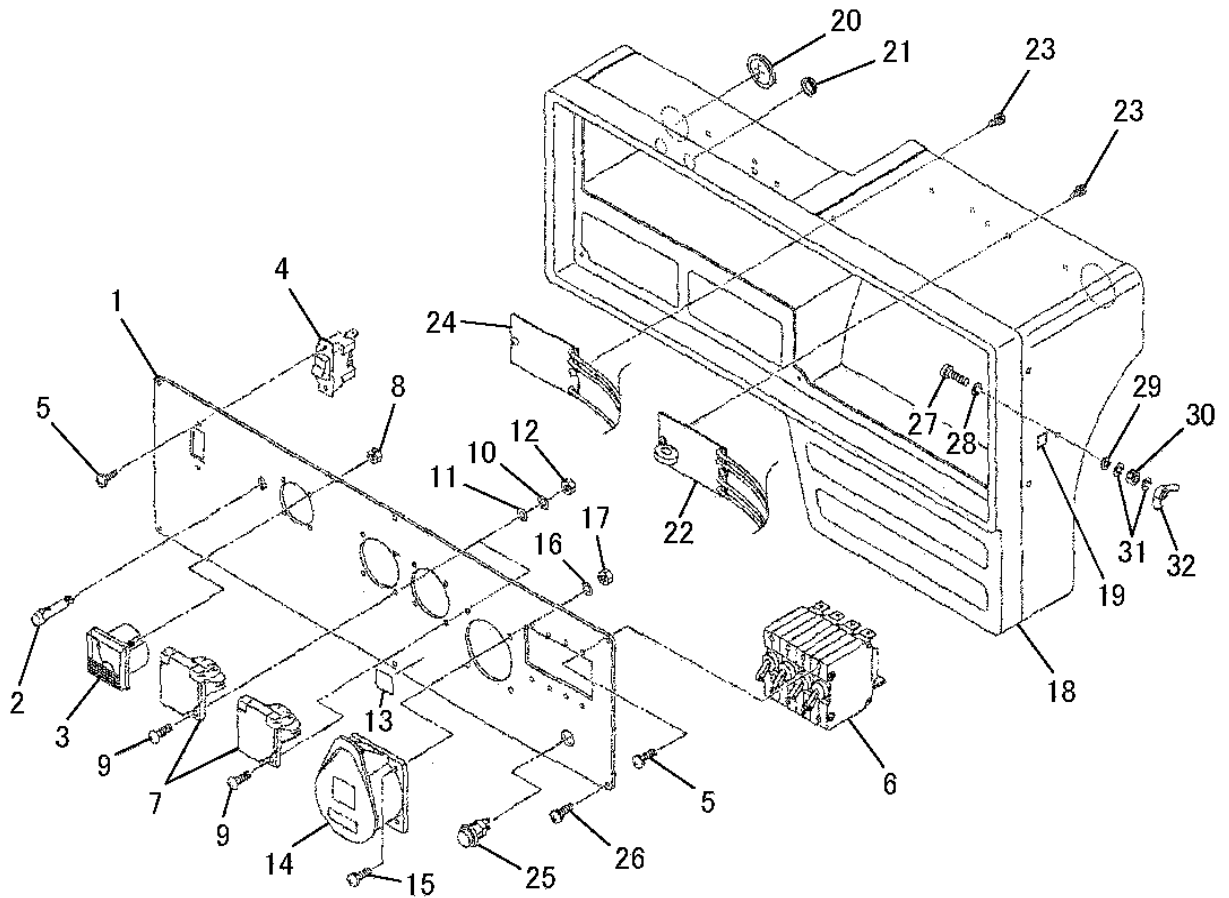

8.CONTROL BOX

No.	R/N	Parts No.	Parts Name	No.Req'd	Inte	Remarks	Serial No.(From~To)
25		KY0131449003	MG SWITCH,PUSH	1			
26		KY0013304008	MG SCREW	6			
27		KY0010205020	MG SCREW	1			
28		KY0031205000	MG WASHER,SPG	1			
29		KY0030105000	MG WASHER	1			
30		KY0021905000	MG NUT	1			
31		KY0030405000	WASHER,SPG	2			
32		KY0021805000	MG WING NUT	1