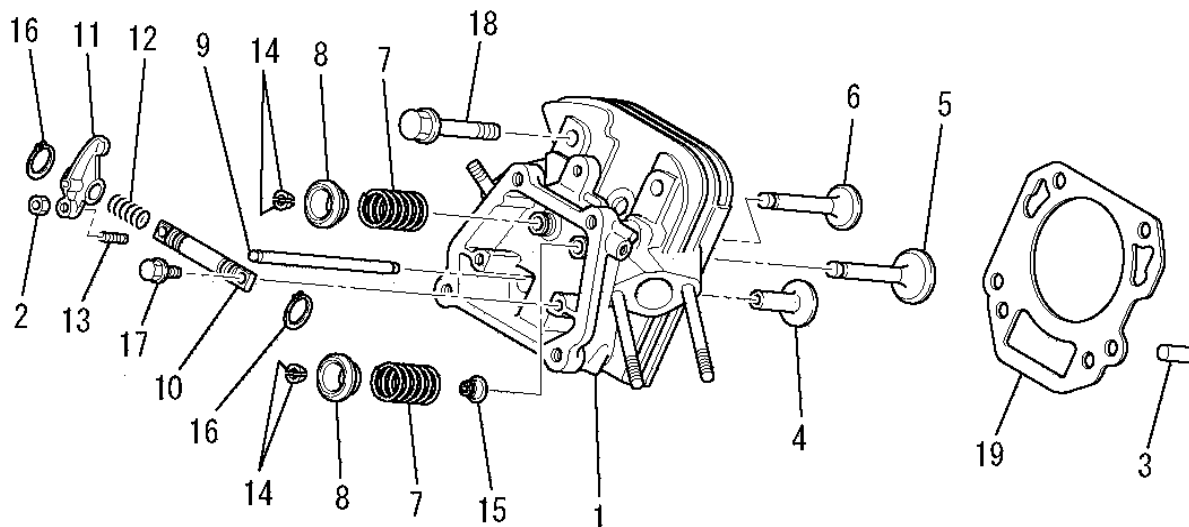

(B) CYLINDER HEAD GROUP

No.	R/N	Parts No.	Parts Name	No.Req'd	Inte	Remarks	Serial No.(From~To)
1		KC02033AA	CYLINDER HEAD ASSY	1		WITH B155B06X095	
2		FR46870	NUT	2			
3		KU44001AA	PIN,DOWEL	2			
4		KV25001AA	TAPPET	2			
5		KV37002AA	VALVE, INTAKE	1			
6		KV45007AA	VALVE, EXHAUST	1			
7		KV56001AA	SPRING, VALVE	2			
8		KV68002AA	RETAINER, VALVE SPG	2			
9		KV71011AA	ROD, PUSH	2			
10		KV72004AA	SHAFT, ROCKER ARM	1			
11		KV72018AA	ARM, ROCKER	2			
12		KV72006AA	SPRING, ROCKER SHAFT	1