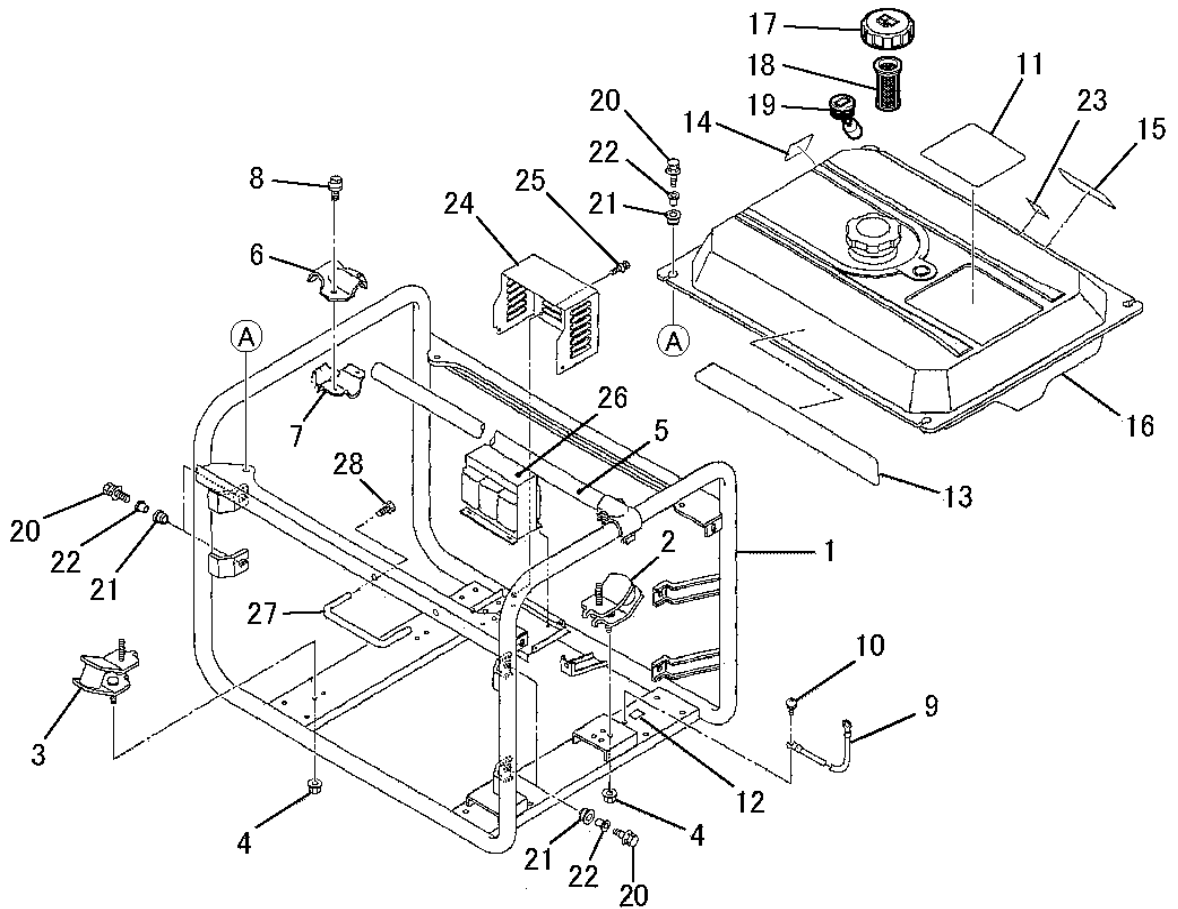

6.FRAME & TANK

No.	R/N	Parts No.	Parts Name	No.Req'd	Inte	Remarks	Serial No.(From~To)
1		KYF011004256	MG PIPE FRAME UN	1			
2		KYG060000842	MG RUBBER MOUNT UN	2			
3		KYG060000871	MG RUBBER MOUNT UN	2			
4		KY0022008000	NUT,FLANGE	4			
5		KYF272000011	MG FRAM,PIPE	2			
6		KYF052000020	CLAMP	4			
7		KYF052000030	CLAMP	4			
8		KY0013006020	MG BOLT	8			
9		KYF070000240	MG EARTH WIRE	1			
10		KY0011305008	SCREW&WASHER	1			
11		KYT020002690	MG LABEL	1			
12		KYC011700081	MG LABEL,EARTH MARK	1