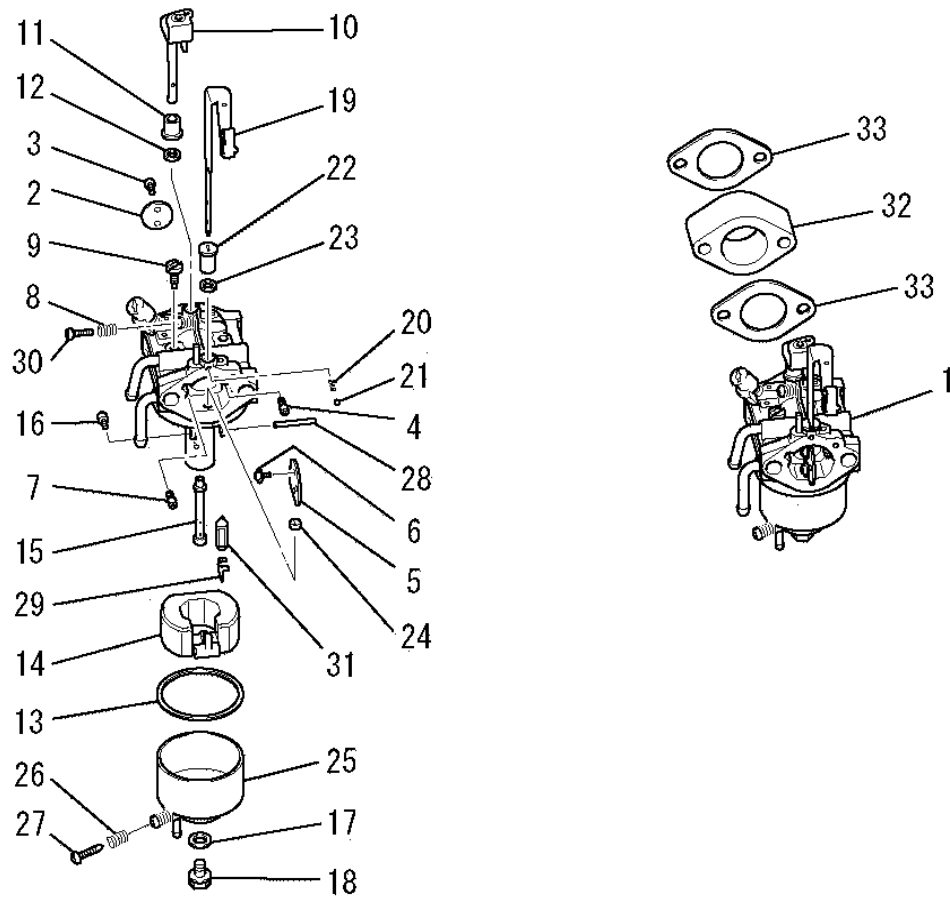

(I) CARBURETOR GROUP

No.	R/N	Parts No.	Parts Name	No.Req'd	Inte	Remarks	Serial No.(From ~ To)
13		KK15003AE014	PACKING	1			
14		KK15003AE015	FLOAT	1			
15		KK74524BA027	NOZZLE ,MAIN	1			
16		KK74525BA050	JET ,MAIN	1			
17		FA27080XX013	GASKET	1			
18		KK16009AA019	BOLT	1			
19		KK16009AB020	LEVER ,CHOKE	1			
20		KK16009AA021	SPRING	1			
21		KK16009AA022	BALL ,STEEL	1			
22		KK13002AA017	RING	1			
23		KK13002AA028	FELT	1			
24		KK15001AA014	RING	1