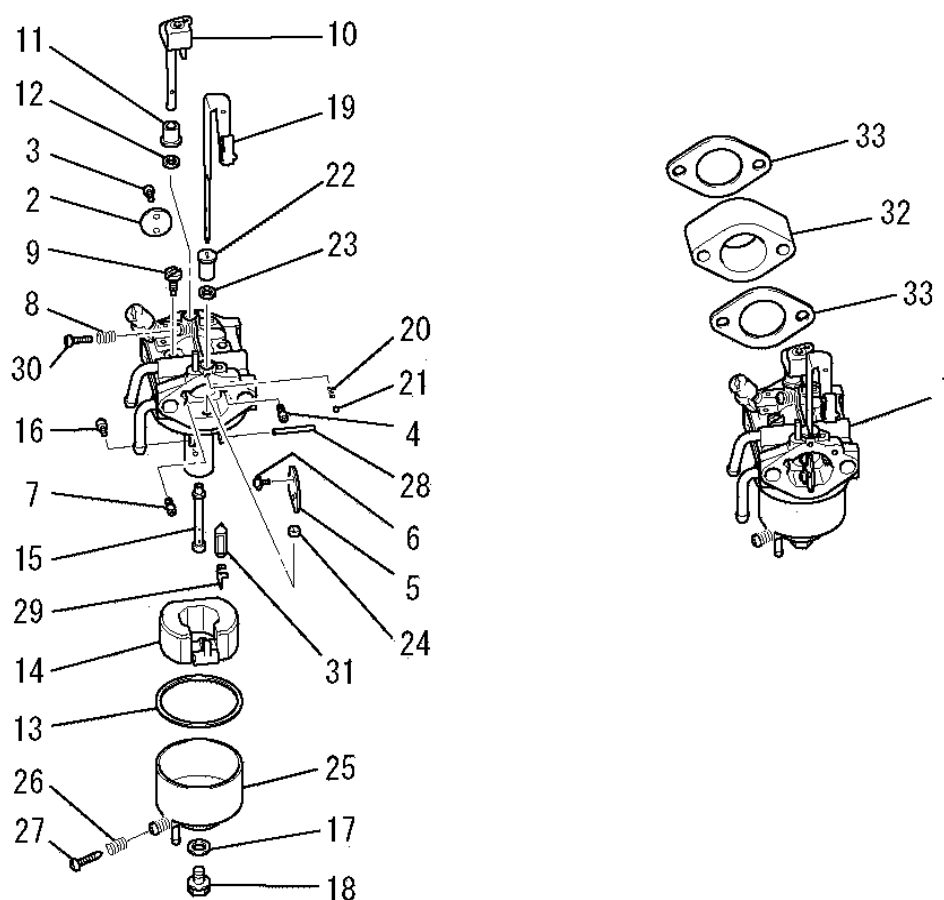

(I) CARBURETOR GROUP

No.	R/N	Parts No.	Parts Name	No.Req'd	Inte	Remarks	Serial No.(From ~ To)
1		KK16009AB	CARBURETOR(F)	1		INCL.NO.2-31	
2		KK16009AA002	VALVE, THROTTLE	1			
3		KK16009AA003	SCREW	2			
4		KK15001AA026	JET	1			
5		KK16009AA005	VALVE, CHOKE	1			
6		KK15016AA005	SCREW	2			
7		KK16009AA007	JET	1			
8		KK13003AA008	SPRING	1			
9		KK15003DG008	JET, PILOT	1			
10		KK16009AA011	SHAFT, THROTTLE	1			
11		KK16009AA012	RING	1			
12		KK12008AE016	SEAL	1