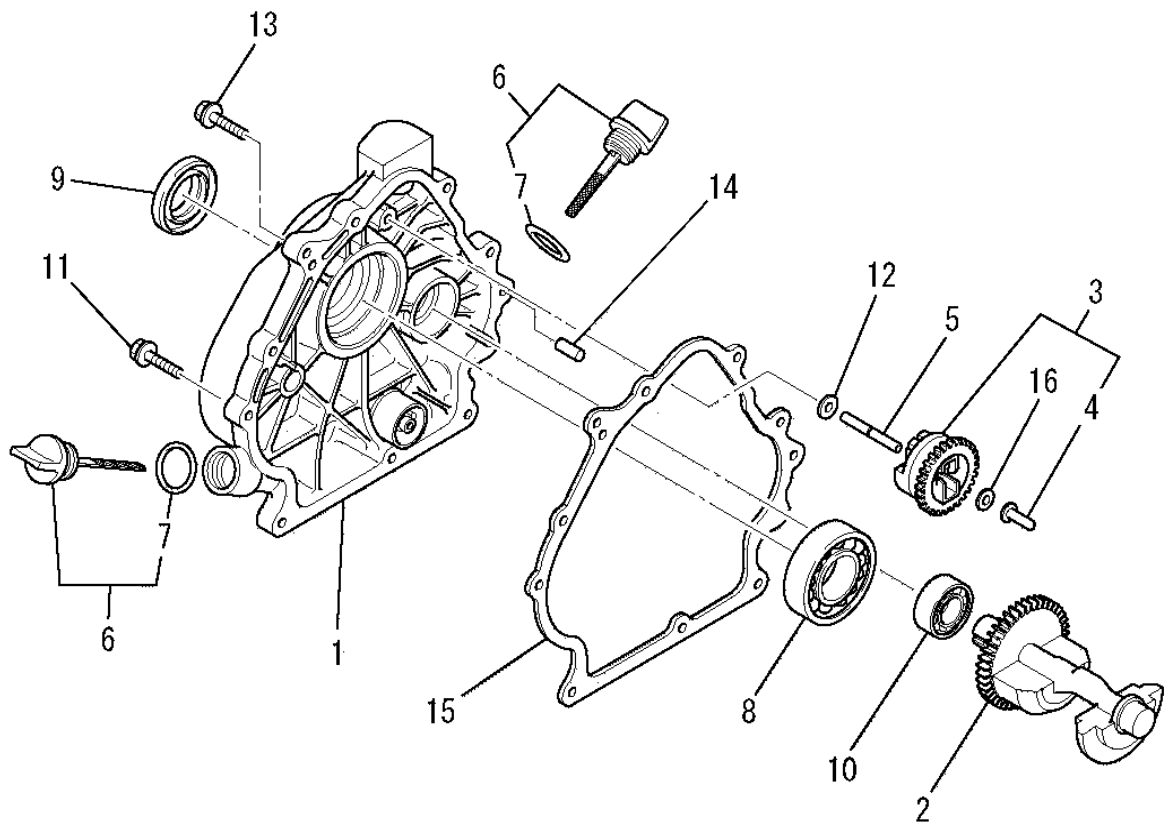

(D) CASE COVER GROUP

No.	R/N	Parts No.	Parts Name	No.Req'd	Inte	Remarks	Serial No.(From~To)
1		KB67001EA	COVER, CRANKCASE	1			
2		KD51003AA	SHAFT, BALANCER	1			
3		KG01008CA	GOVERNOR GEAR ASSY	1		INCL.NO.4	
4		KG14005AA	SLIDER, GOV	1			
5		KG22004AA	SHAFT, GOV	1			
6		KL21010EA	GAUGE, OIL	2		INCL.NO.7	
7		KW29006AA	O-RING	2			
8		KW11006AA	BEARING, BALL	1			
9		KW29002AA	OIL SEAL	1			
10		S111X62X030	BEARING, BALL	1		#6203	
11		B800B08X030	BOLT, FLANGE	8			
12		FA28247	SPACER	1