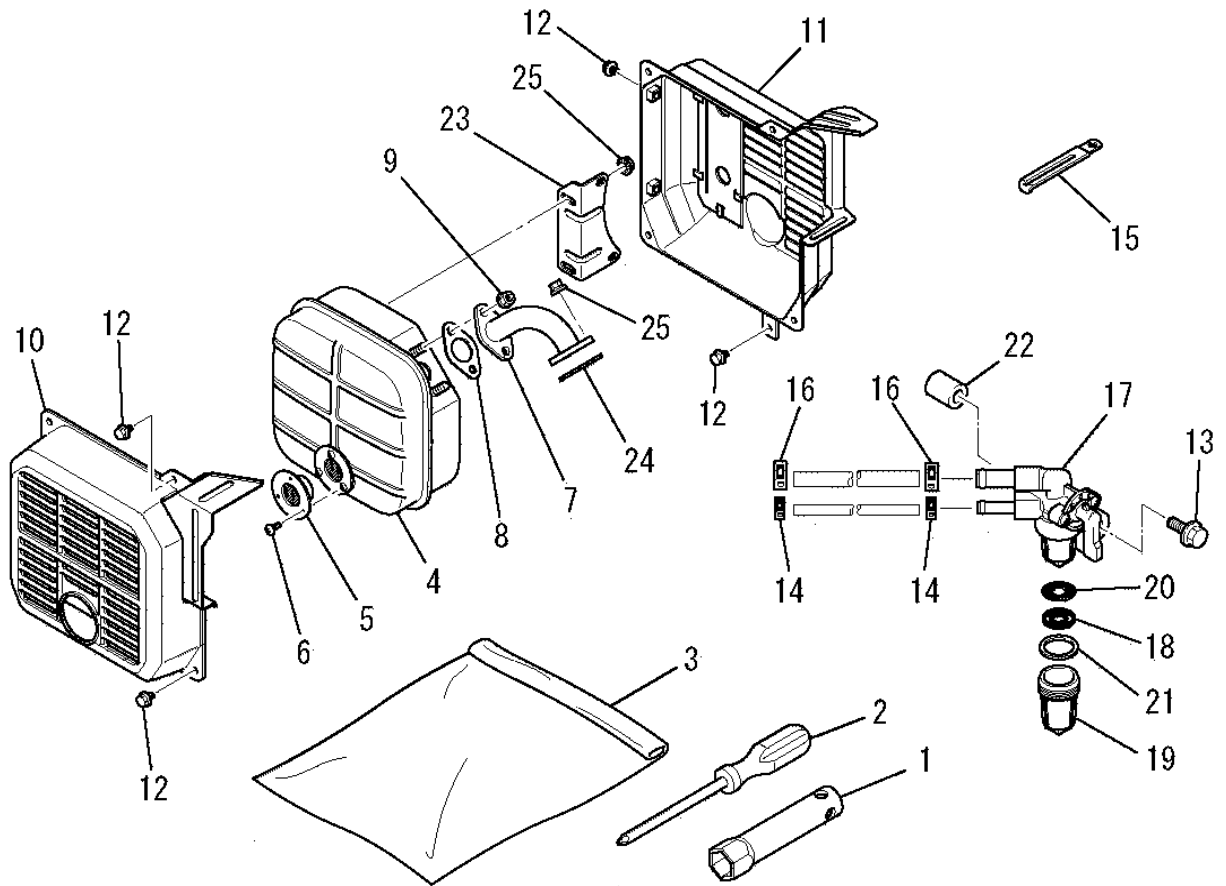

4.TOOL SET

No.	R/N	Parts No.	Parts Name	No.Req'd	Inte	Remarks	Serial No.(From~To)
1		KN12004CA	SPANNER, BOX	1			
2		KN13001AA	DRIVER, SCREW	1			
3		FA21533D	BAG, TOOL	1			
4		KM17024AA	MUFFLER	1		INCL.NO.5,6	
5		KM17024AA015	SCREEN	1			
6		W006D04X008K	SCREW	3			
7		KM30007AA	PIPE, EXHAUST	1			
8		KM70032AB	GASKET, MUFFLER	1			
9		ZZ70028C	NUT, CONICAL SPG	2			
10		KM27043AA	COVER, MUFFLER	1			
11		KM27044BA	COVER, MUFFLER	1			
12		B800A06X008K	BOLT, FLANGE	7