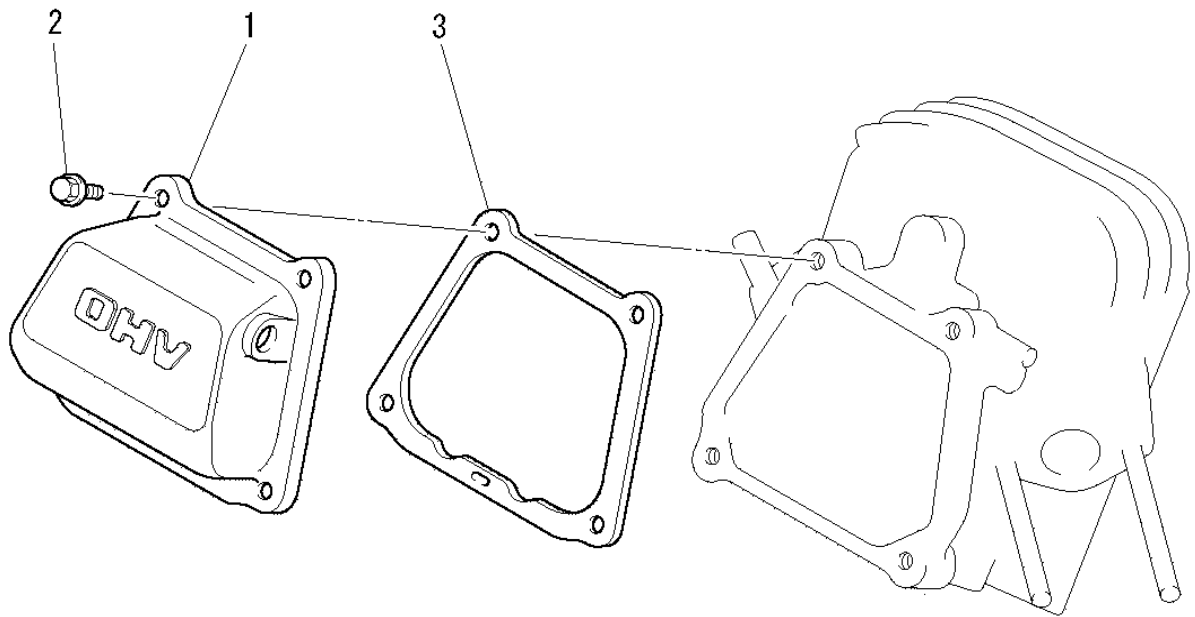

(C) HEAD COVER GROUP

No.	R/N	Parts No.	Parts Name	No.Req'd	Inte	Remarks	Serial No.(From ~ To)
1		KC09004AA	COVER, HEAD	1			
2		B805B06X012	BOLT, FLANGE	4			
3		KW33003AA	GASKET, HEAD COVER	1