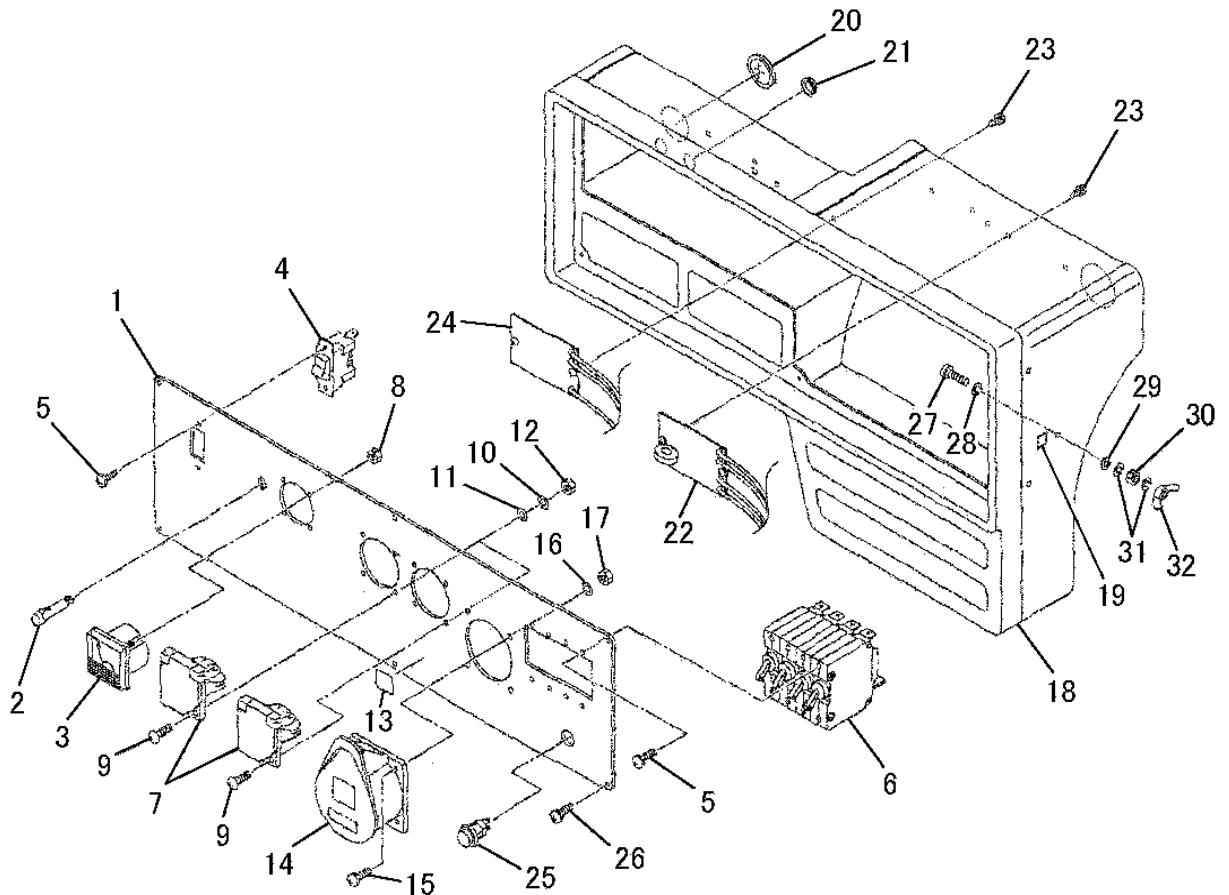

8.CONTROL BOX

No.	R/N	Parts No.	Parts Name	No.Req'd	Inte	Remarks	Serial No.(From~To)
13		KYT020002080	MG LABEL	1			
14		KY0062C13816	MG RECEPTACLE	1			
15		KY0011205020	MG SCREW	4			
16		KY0030005000	WASHER	4			
17		KY0020005000	MG NUT	4			
18		KY90074BA	PANEL,CONTROL	1			
19		KYC011700081	MG LABEL,EARTH MARK	1			
20		KY0321322512	MG GROMMET	1			
21		KY0321140908	MG GROMMET	2			
22		KYC150000240	MG GFCI UN	1			
23		KY0011204006	SCREW&WASHER	4			
24		KYC240000120	MG DIODE	1