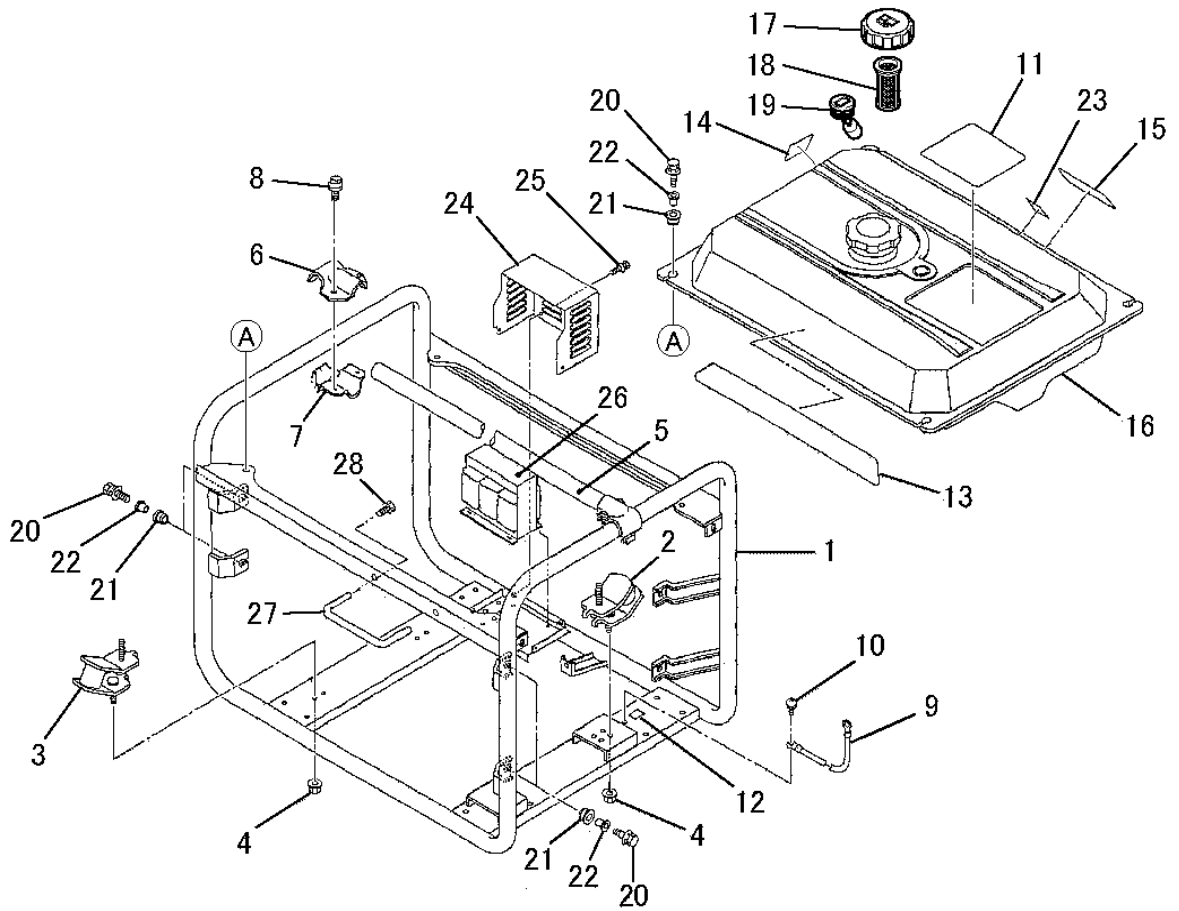

6.FRAME & TANK

No.	R/N	Parts No.	Parts Name	No.Req'd	Inte	Remarks	Serial No.(From~To)
25		KY0014305120	MG SCREW	4			
26		KYC210000611	MG CT TRANS	1			
27		KY06800T2166	MG FRAME	1			
28		KY0013705120	MG BOLT	2