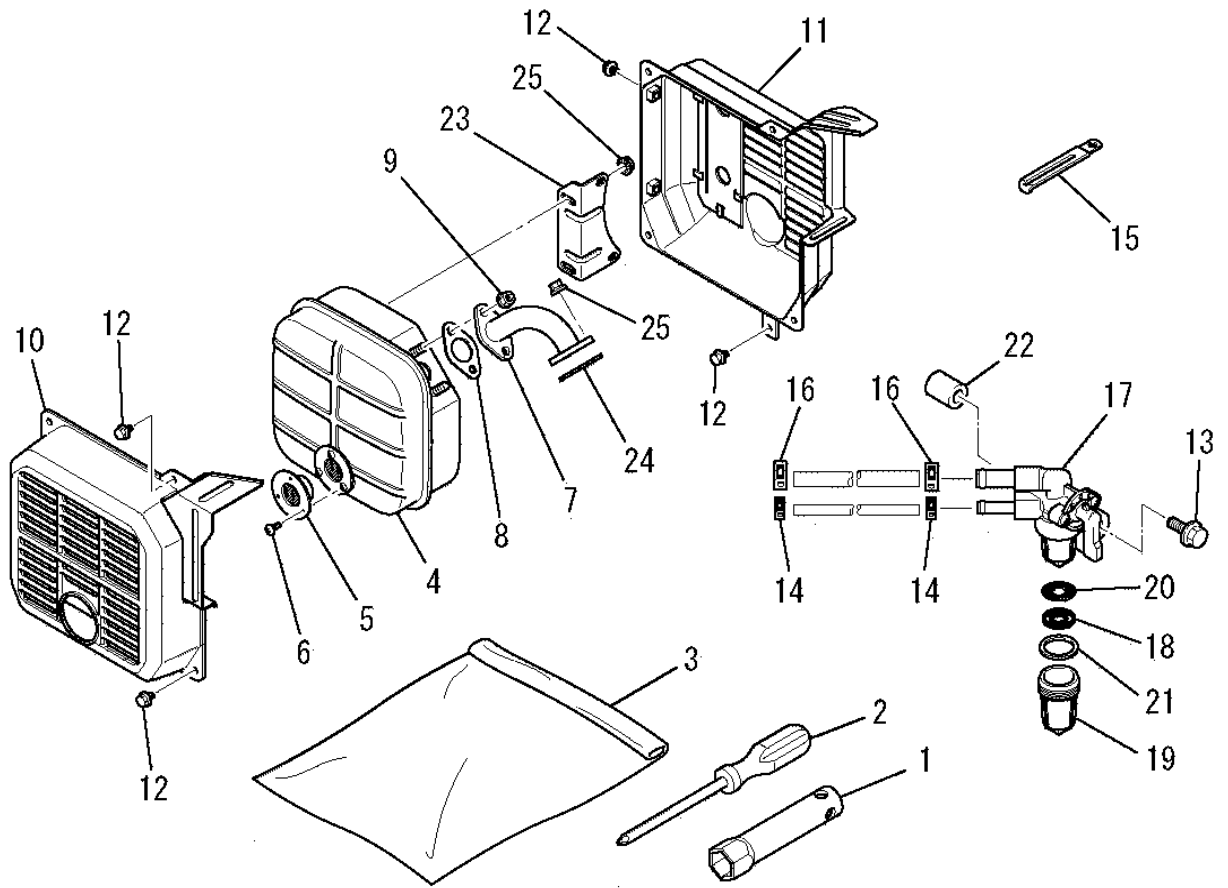

4. TOOL SET

No.	R/N	Parts No.	Parts Name	No.Req'd	Inte	Remarks	Serial No.(From~To)
25		ZZ70028C	NUT,CONICAL SPG	4