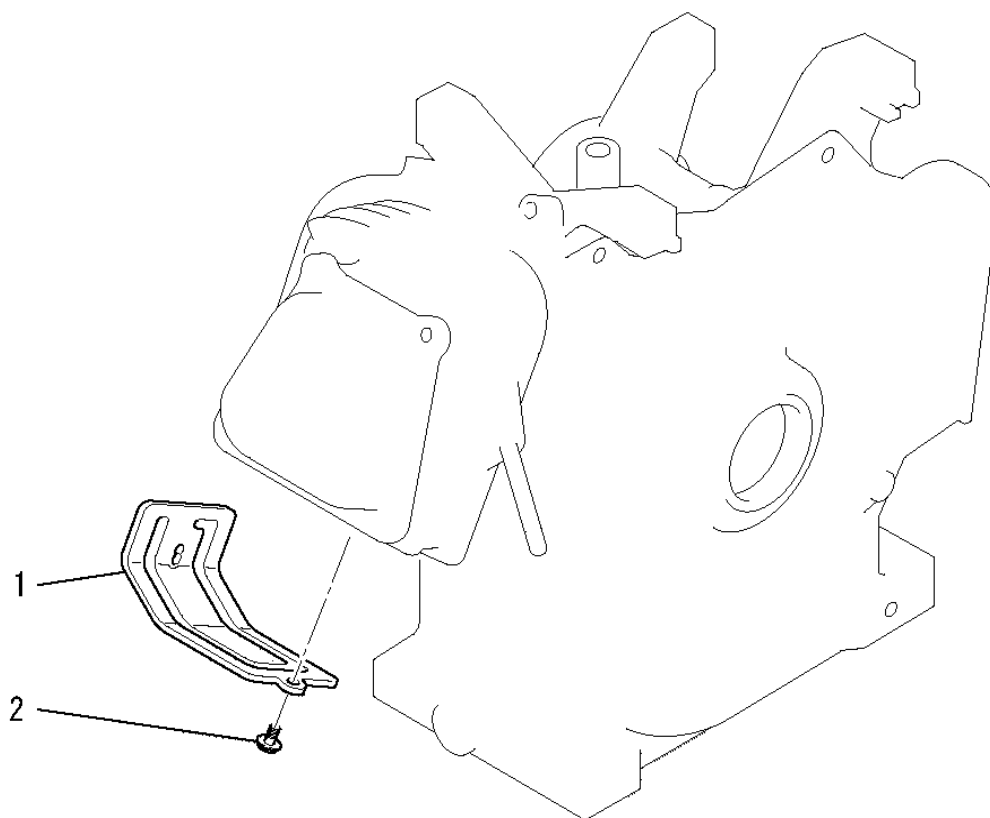

(L) CYLINDER COVER GROUP

No.	R/N	Parts No.	Parts Name	No. Req'd	Inte	Remarks	Serial No. (From ~ To)
1		KH40020AA	COVER, CYLINDER	1			
2		B805B06X012	BOLT, FLANGE	2