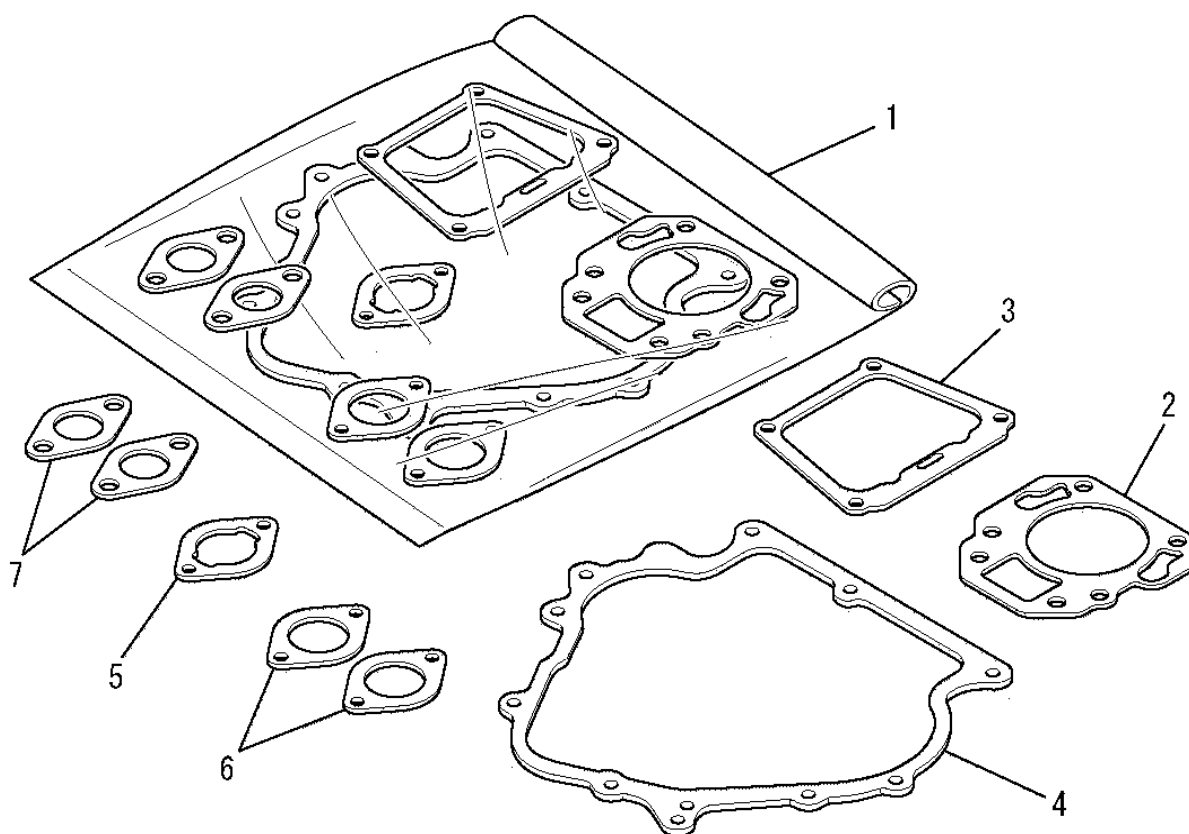

5. GASKET SET

No.	R/N	Parts No.	Parts Name	No. Req'd	Inte	Remarks	Serial No. (From ~ To)
1		KW39068YA	GASKET SET	1		INCL. NO. 2-7	
2		KC68001AA	GASKET, HEAD	1			
3		KW33003AA	GASKET, HEAD COVER	1			
4		KW31010AA	GASKET, CRANKCASE	1			
5		KW34055AA	GASKET, CARBURETOR	1			
6		KW34052AA	GASKET, CARBURETOR	2			
7		KM70032AB	GASKET, MUFFLER	2