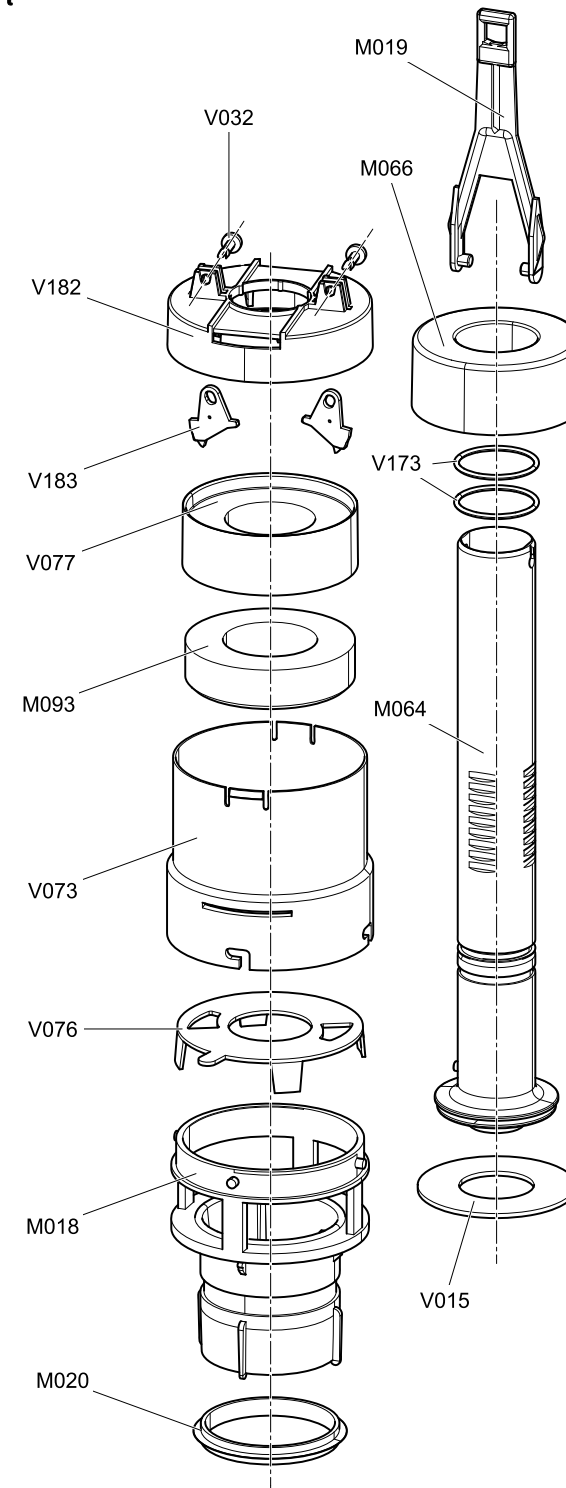

CZ **Nastavení "malého" množství splachovací vody.**
Výrobce přednastavuje malé spláchnutí na 3 l. Nastavení až na 3,5 l je možné posunutím plováku - viz. obrázek.
Nastavení "velkého" množství splachovací vody.
Výrobce přednastavuje velké spláchnutí na 6 l. Nastavení až na 9 l je možné pootočením clony - viz. obrázek.

RUS **Установка "маленького" обмывания.**
Производитель предварительно устанавливает маленькое обмывание на 3 л. Установка на 3,5 л, возможна изменением позиции поднятием поплавка - смотри рисунок.
Установка "большого" обмывания.
Производитель предварительно устанавливает большое обмывание на 6 л. Установка на 3,5 л, возможна изменением позиции поворотом шайбы - смотри рисунок.

BG **Настройка "малко" количество ивпусната вода.**
Производителят е предварително настроил малкото изпускане на 3 литра. Настрой ката до 3,5 л е възможно с помощта на завъртяването на бленда - погледни картинката.
Настройка на "голяно" количество ивпусната вода.
Производителят е предварително настроил голяно то изпускане на 6 литра. Настрой ката до 9 л е възможно с помощта на завъртяване - погледни картинката.

GB **"Small" volume flushes adjustment.**
Producer fixtures small flushing on 3 l. Adjusting on 3,5 l flushing is possible after regulation of float - see figure.
"Large" volume flushes adjustment.
Producer fixtures large flushing on 6 l. Adjusting on 9 l flushing is possible after regulation of control lever - see figure.