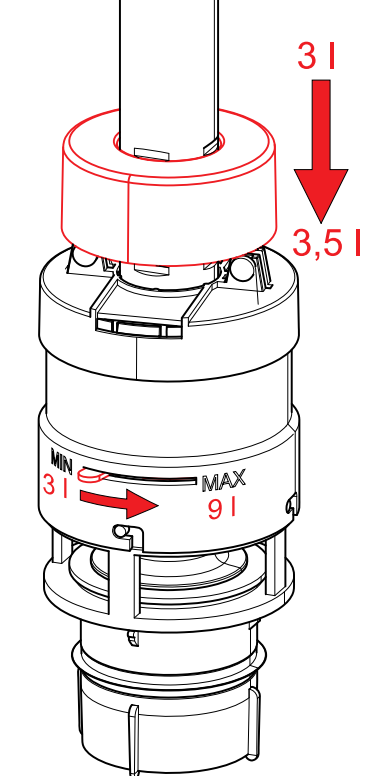

CZ **Nastavení "malého" množství splachovací vody.**
Výrobce přednastavuje malé spláchnutí na 3 l. Nastavení až na 3,5 l je možné posunutím plováku - viz. obrázek.
Nastavení "velkého" množství splachovací vody.
Výrobce přednastavuje velké spláchnutí na 6 l. Nastavení až na 9 l je možné pootočením clony - viz. obrázek.

RUS **Установка "маленького" обмывания.**
Производитель предварительно устанавливает маленькое обмывание на 3 л. Установка на 3,5 л, возможна изменением позиции поднятием поплавка - смотри рисунок.
Установка "большого" обмывания.
Производитель предварительно устанавливает большое обмывание на 6 л. Установка на 3,5 л, возможна изменением позиции поворотом шайбы - смотри рисунок.

BG **Настройка "малко" количество ивпусната вода.**
Производителят е предварително настроил малкото изпускане на 3 литра. Настрой ката до 3,5 л е възможно с помощта на завъртяването на бленда - погледни картинката.
Настройка на "голяно" количество ивпусната вода.
Производителят е предварително настроил голяно то изпускане на 6 литра. Настрой ката до 9 л е възможно с помощта на завъртяване - погледни картинката.

GB **"Small" volume flushes adjustment.**
Producer fixtures small flushing on 3 l. Adjusting on 3,5 l flushing is possible after regulation of float - see figure.
"Large" volume flushes adjustment.
Producer fixtures large flushing on 6 l. Adjusting on 9 l flushing is possible after regulation of control lever - see figure.