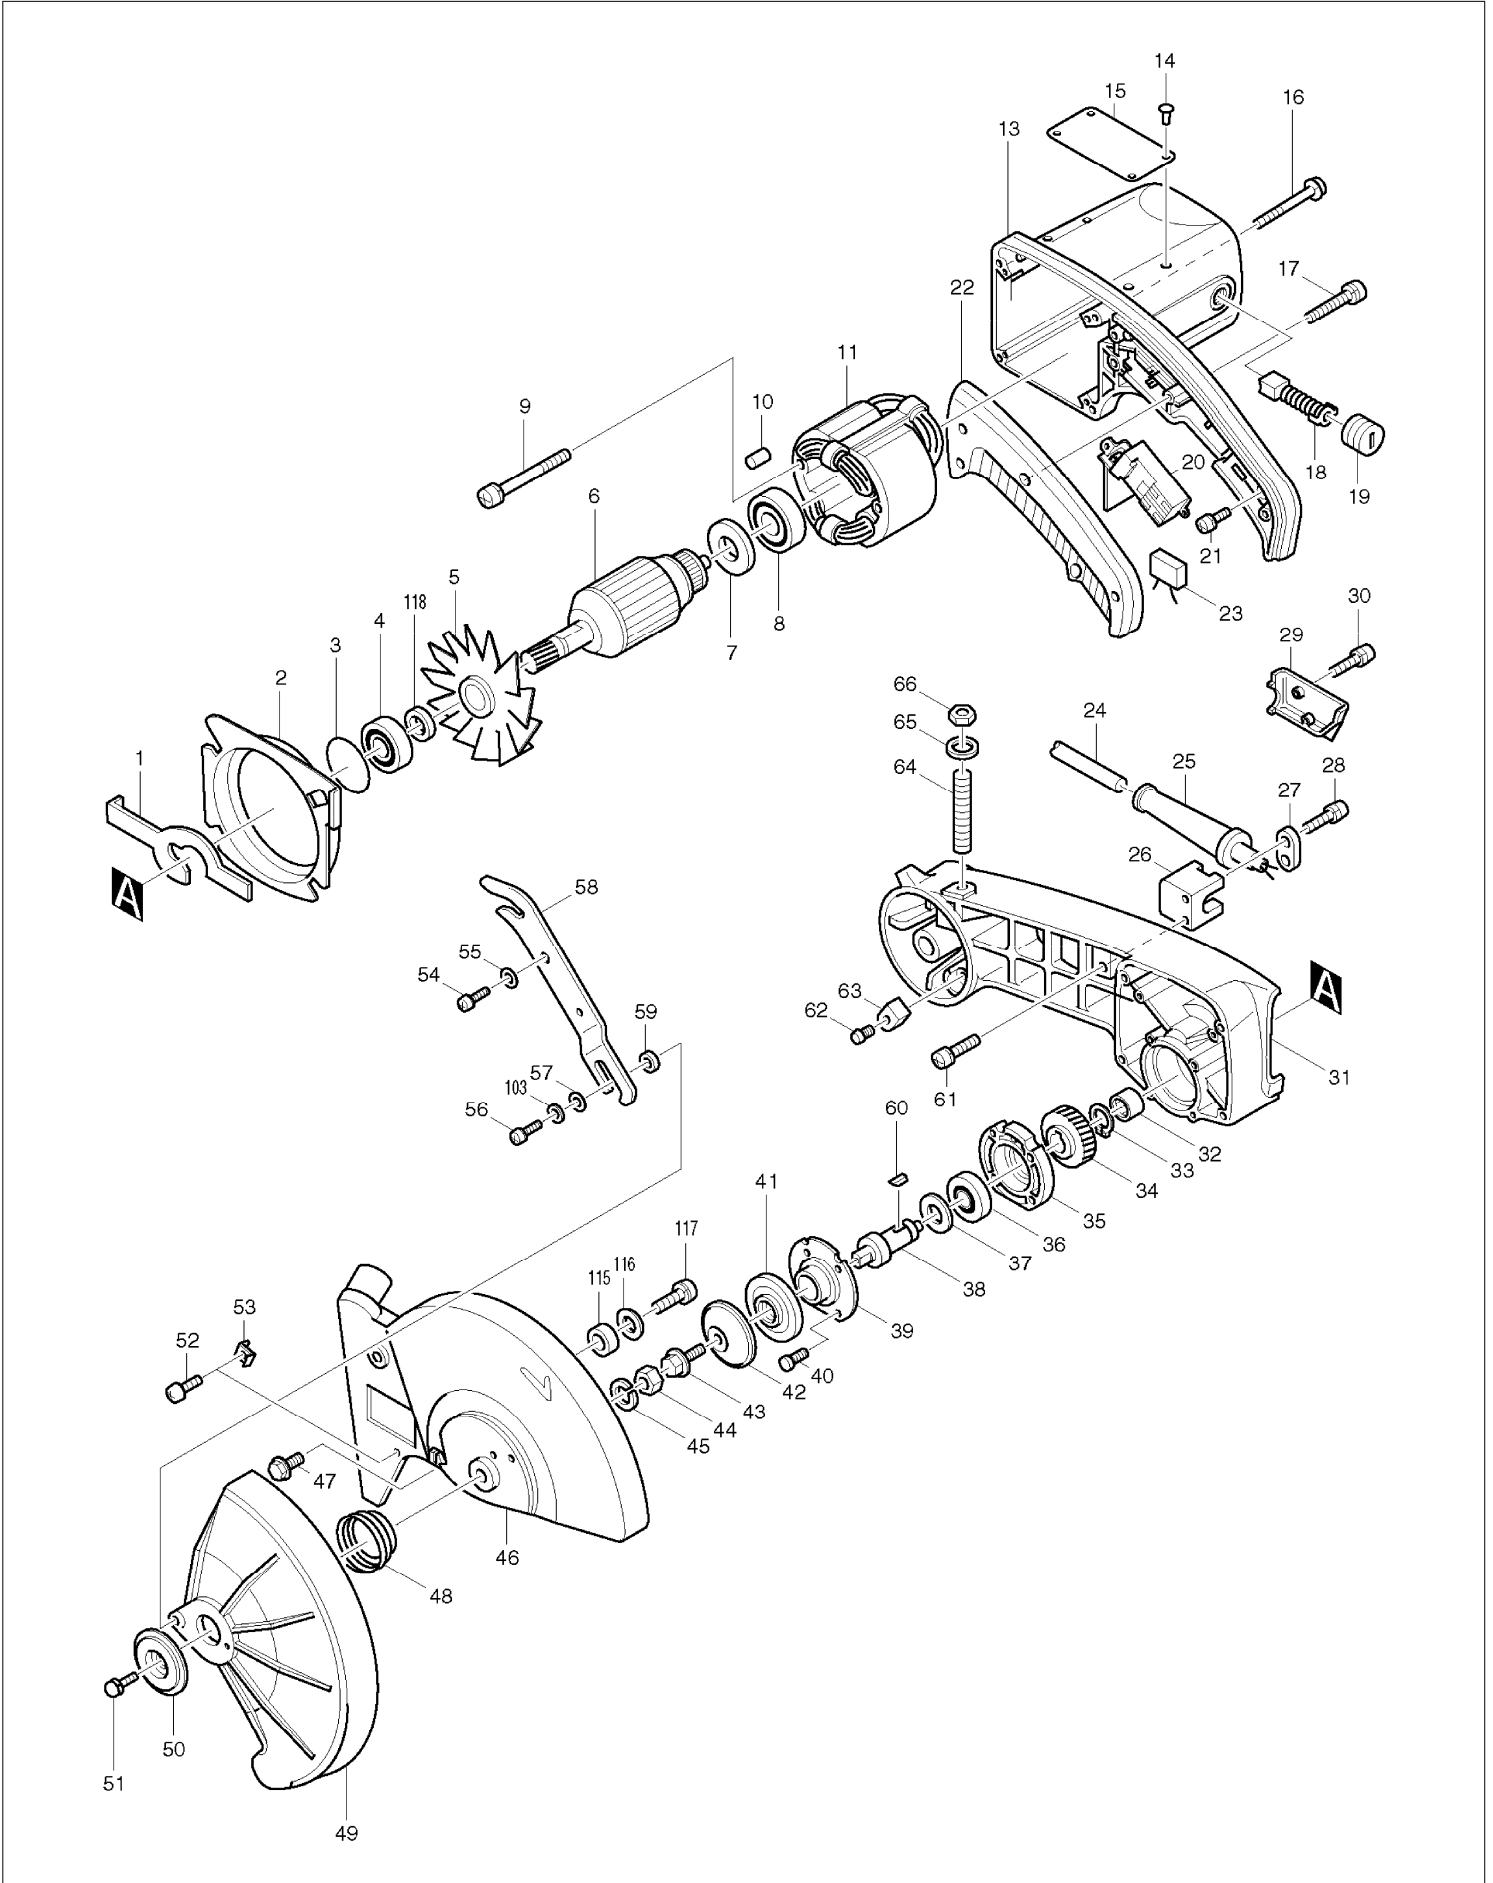

SPARE PARTS LIST

MODEL NO. LS1440

ITEM	PART NO.	DESCRIPTION	QTY	NOTE
		INC. 86-97		
900	321140-4	TUBE HOLDER	1	
901	911106-8	PAN HEAD SCREW M4X8	1	
908	164836-2	LOCK LEVER	1	
909	231297-2	COMPRESSION SPRING 9	1	
910	165129-0	LOCK PLATE	1	
911	251362-1	+ BINDING HEAD SCREW M6	1	
912	646071-9	CHOKE COIL	1	
913	416437-5	PROTECTOR R	1	
914	416438-3	PROTECTOR L	1	
915	345694-7	GUARD	1	
916	345196-3	SAFETY COVER	1	
917	266192-7	TAPPING SCREW 4X14	4	
918	266192-7	TAPPING SCREW 4X14	1	
919	911108-4	PAN HEAD SCREW M4X8	1	

SERVICE DRAWING

MODEL NO. LS1440