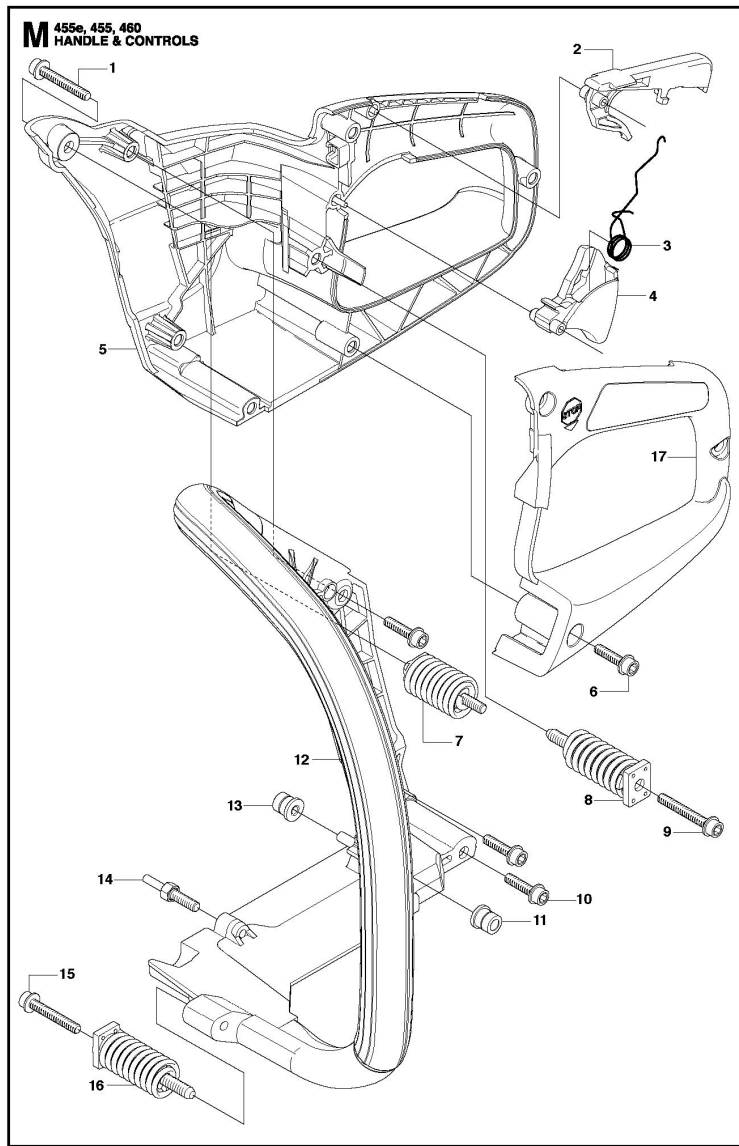

HANDLE & CONTROLS

Ref	Part No.	Description	QTY	KIT
1	503 21 88-25	SCREW IHSCFT	1	
2	537 26 24-01	THROTTLE LOCKOUT	1	
3	503 99 86-01	RECOIL SPRING	1	
4	537 26 05-01	THROTTLE TRIGGER	1	
5	537 23 06-01	REAR HANDLE	1	
6	503 21 02-70	SCREW IHSCFT	3	
7	537 30 46-01	ANTIVIBRATION ELEMENT	1	
8	503 85 41-01	ANTIVIBRATION ELEMENT	1	
9	503 21 88-76	SCREW IHSCFT	1	
10	503 21 02-70	SCREW IHSCFT	3	
11	503 86 92-01	LATERAL SUPPORT	1	
12	537 23 05-01	FRONT HANDLE	1	
13	503 86 92-01	LATERAL SUPPORT	3	
14	537 24 29-01	SCREW	1	
15	503 21 88-76	SCREW IHSCFT	1	
16	503 92 31-01	ANTIVIBRATION ELEMENT	1	
17	537 23 07-01	CAP	1