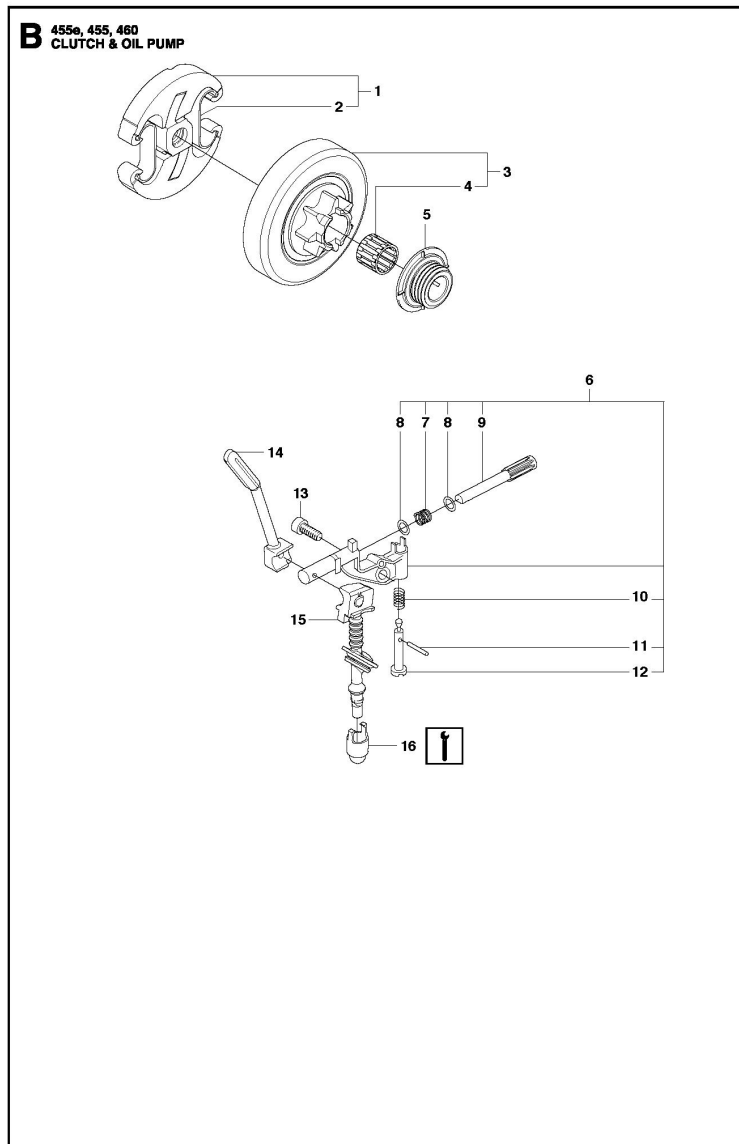

Ref	Part No.	Description	QTY	KIT
17	544 32 49-26	FUEL HOSE	1	

CARBURETOR DETAILS

Ref	Part No.	Description	QTY	KIT
1	544 88 30-01	CARBURETTOR	1	1
2	503 58 46-01	SCREW	4	1
3	505 31 67-54	LOCK STYRMEMBRAN	1	1, 51
4	502 84 70-01	DIAPHRAGM	1	1
5	537 30 62-01	LEVER	1	1
6	537 40 74-01	SHAFT ASSY	1	1
7	537 40 75-01	SHAFT ASSY	1	1
8	537 40 77-01	VALVE	1	1
9	537 00 34-01	SCREW	1	1
10	537 00 34-01	SCREW	1	1
11	537 40 68-01	VALVE	1	1
12	537 40 69-01	SHAFT ASSY	1	1
13	537 40 72-01	ROD	1	1
14	537 40 70-01	SPRING THROTT.RETURN	1	1
15	537 40 67-01	BUSHING	1	1, 51
16	504 35 09-06	GASKET	1	1
17	502 84 71-01	SCREW	1	1
18	505 52 01-25	PIN-METERING LEVER	1	1

CLUTCH & OIL PUMP

Ref	Part No.	Description	QTY	KIT
1	537 11 05-03	CLUTCH ASSY	1	
2	537 35 91-01	CLUTCH SPRING	2	1
3	537 29 17-02	CLUTCH DRUM	1	
3	537 29 16-02	CLUTCH DRUM	1	
4	503 25 52-01	NEEDLE BEARING	1	3
5	537 25 26-01	PUMP PINION	1	
6	544 18 01-04	OIL PUMP ASSY	1	
7	503 89 16-01	SPRING	1	6
8	503 23 00-60	WASHER STEEL	1	6
9	537 06 93-02	PUMP PISTON	1	6
10	503 89 15-01	SPRING	1	6
11	721 11 64-30	PIN	1	6
12	537 02 71-01	ADJUSTER	1	6
13	503 21 74-16	SCREW IH SCT	1	
14	537 26 15-01	OIL PRESSURE HOSE	1	
15	537 26 14-01	OIL HOSE	1	
16	510 04 43-01	OIL SCREEN	1	