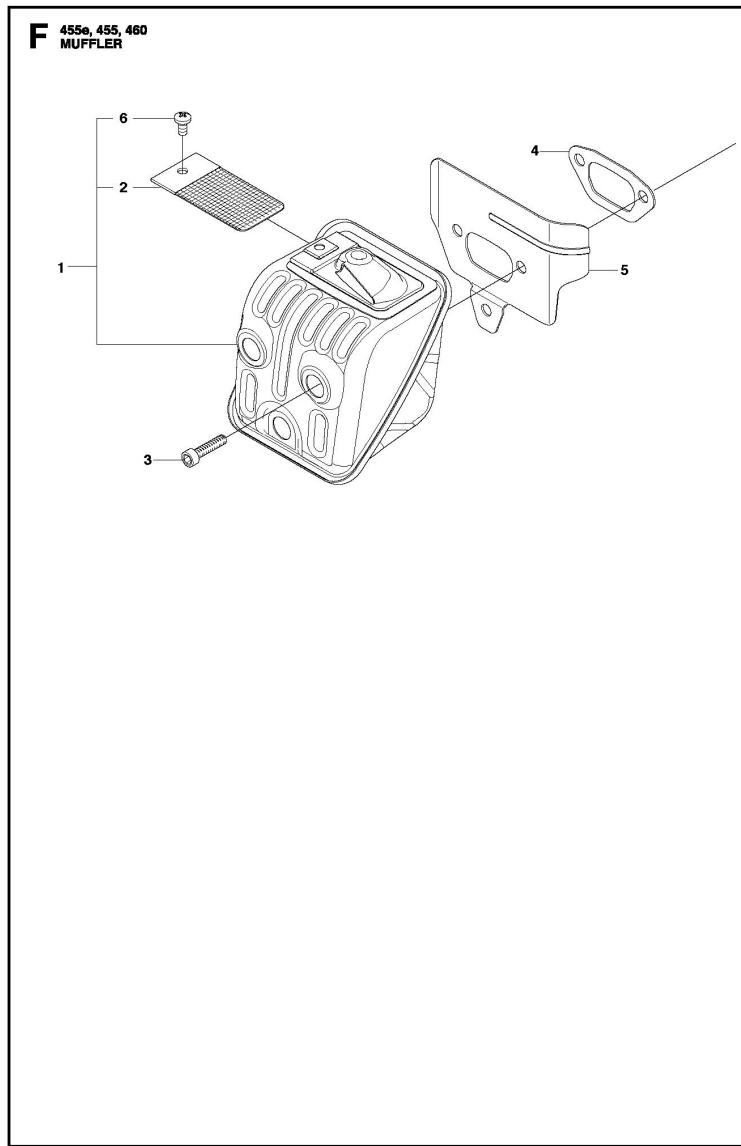

MUFFLER

Ref	Part No.	Description	QTY	KIT
1	505 41 62-02	MUFFLER ASSY	1	
2	544 11 68-02	SPARK ARRESTOR SCREEN	1	1
3	725 53 68-55	SCREW IHSCM	3	
4	537 28 77-01	GASKET MUFFLER	1	
5	537 28 76-01	HEAT DEFLECTOR	1	
6	724 12 87-59	SCREW CRPANM	1	1