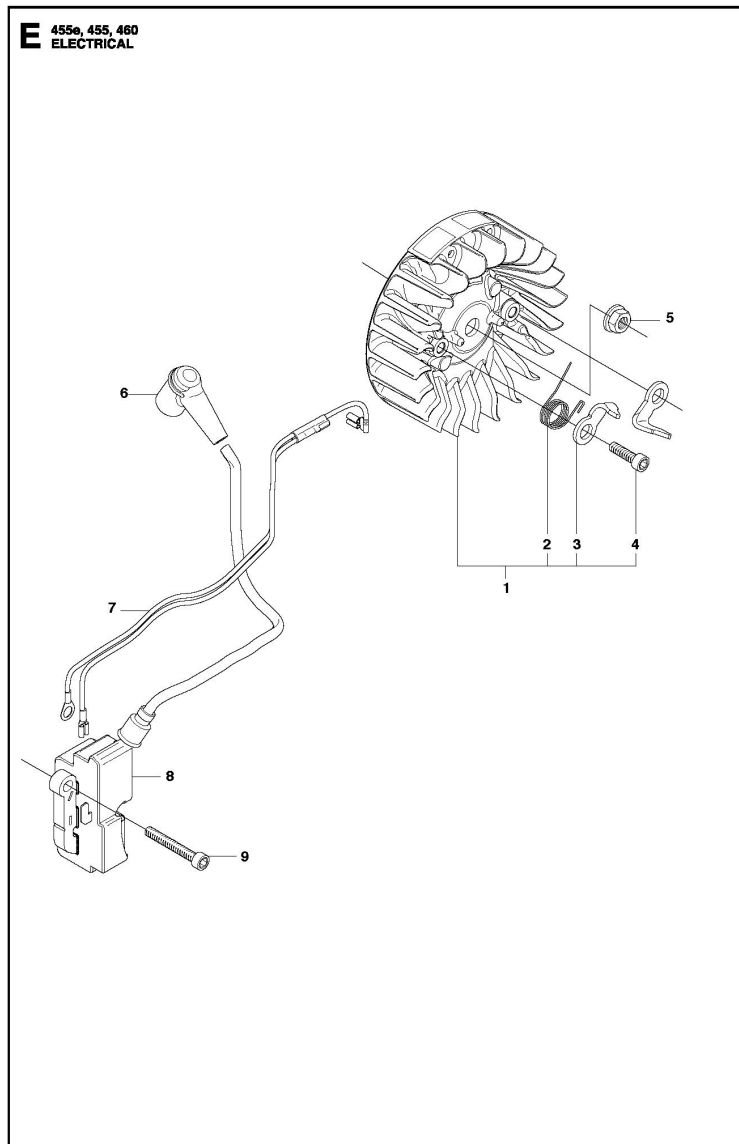

CLUTCH & OIL PUMP

Ref	Part No.	Description	QTY	KIT
1	537 11 05-03	CLUTCH ASSY	1	
2	537 35 91-01	CLUTCH SPRING	2	1
3	537 29 17-02	CLUTCH DRUM	1	
3	537 29 16-02	CLUTCH DRUM	1	
4	503 25 52-01	NEEDLE BEARING	1	3
5	537 25 26-01	PUMP PINION	1	
6	544 18 01-04	OIL PUMP ASSY	1	
7	503 89 16-01	SPRING	1	6
8	503 23 00-60	WASHER STEEL	1	6
9	537 06 93-02	PUMP PISTON	1	6
10	503 89 15-01	SPRING	1	6
11	721 11 64-30	PIN	1	6
12	537 02 71-01	ADJUSTER	1	6
13	503 21 74-16	SCREW IH SCT	1	
14	537 26 15-01	OIL PRESSURE HOSE	1	
15	537 26 14-01	OIL HOSE	1	
16	510 04 43-01	OIL SCREEN	1	

CRANKSHAFT

Ref	Part No.	Description	QTY	KIT
1	537 31 40-02	CRANKSHAFT ASSY	1	
2	503 26 19-01	SEALING	2	
3	503 25 16-02	BALL BEARING	2	
4	501 86 18-01	NEEDLE BEARING	1	

CYLINDER PISTON

Ref	Part No.	Description	QTY	KIT
1	537 31 05-01	DECOMPRESSION VALVE	1	
2	503 55 22-01	PLUG	1	
3	503 23 51-08	SPARK PLUG	1	
4	503 42 43-01	IMPULSE NIPPLE	4	5
5	537 32 04-02	CYLINDER ASSY	1	
5	537 32 05-01	CYLINDER ASSY	1	
6	537 24 58-01	GASKET	1	
7	537 24 57-01	GASKET	1	
8	503 20 05-27	SCREW IHSCM	4	
9	503 28 90-50	PISTON RING	2	10, 5
9	537 40 15-01	PISTON RING	2	10, 5
10	537 29 30-02	PISTON ASSY	1	5
10	537 40 13-02	PISTON ASSY	1	5
11	737 43 12-00	CIRCLIP	2	10, 5
12	501 86 18-01	NEEDLE BEARING	1	5

ELECTRICAL

Ref	Part No.	Description	QTY	KIT
1	537 29 27-01	FLYWHEEL ASSY	1	
2	529 27 11-01	SPRING	2	1
3	537 24 56-01	STARTER PAWL	2	1
4	501 81 99-03	SCREW	2	1
5	503 22 04-01	NUT	1	
6	501 48 54-02	SPARK PLUG CAP	1	
7	537 27 27-01	WIRING ASSY	1	
8	544 04 70-01	IGNITION MODULE	1	
9	503 21 55-25	SCREW IHSCFT	2	