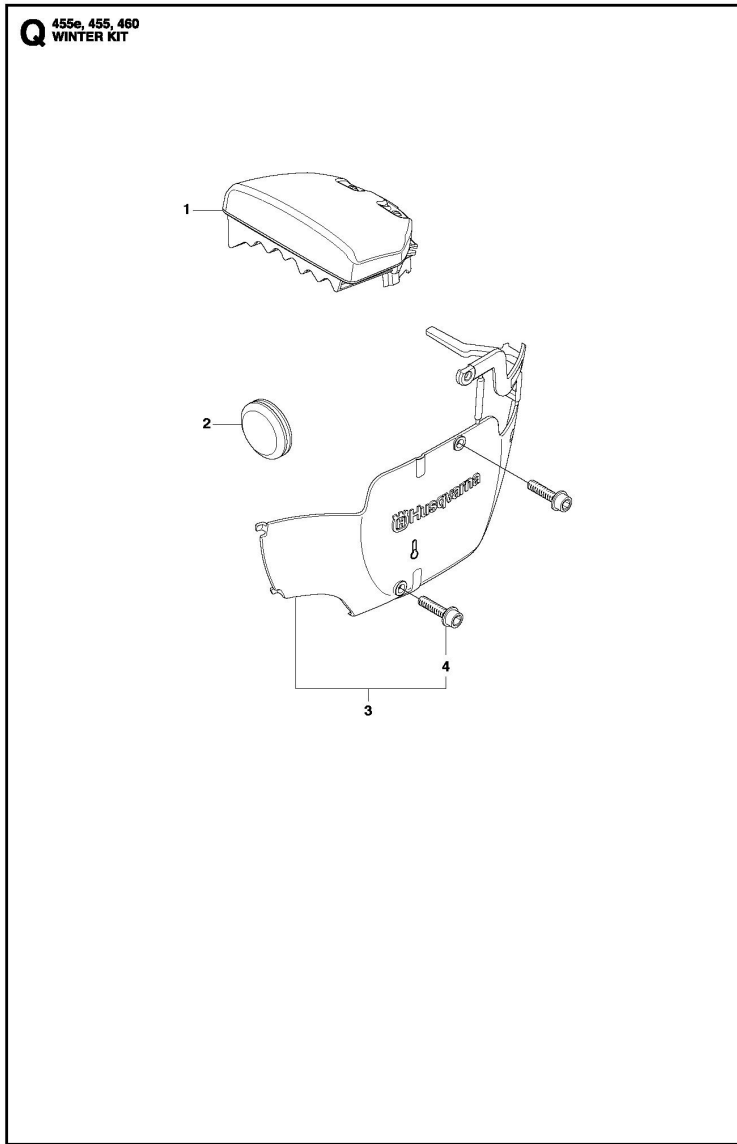

WINTER KIT

Ref	Part No.	Description	QTY	KIT
1	537 25 57-01	AIR FILTER ASSY	1	
2	503 40 59-01	WINTER PLUG	1	
3	537 35 60-01	WINTER KIT	1	
4	503 21 70-16	SCREW CCRPANT	2