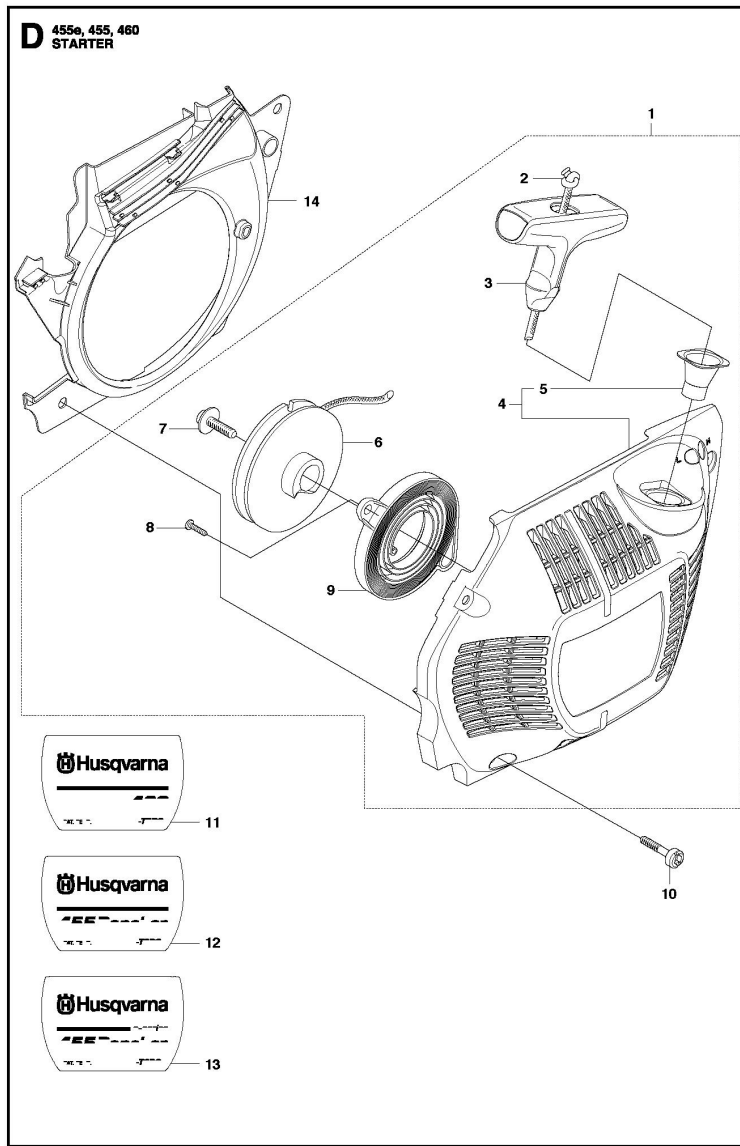

STARTER

Ref	Part No.	Description	QTY	KIT
1	537 28 42-01	STARTER ASSY	1	
2	505 30 51-25	STARTER CORD	1	1
3	537 23 25-01	STARTER HANDLE	1	1
4	537 28 41-01	STARTER HOUSING	1	1
5	537 28 32-01	REINFORCEMENT SLEEVE	1	1, 4
6	537 09 25-01	STARTER PULLEY	1	1
7	503 21 77-16	SCREW IHSCT	1	1
8	503 21 29-10	SCREW CCRPANT	2	1
9	537 24 17-01	SPRING CASSETTE ASSY	1	
10	503 21 73-72	SCREW CIHSCTO	4	
11	537 32 33-07	DECAL	1	
12	537 32 33-04	DECAL	1	
13	537 32 33-06	DECAL	1	
14	537 26 09-01	AIR CONDUCTOR	1