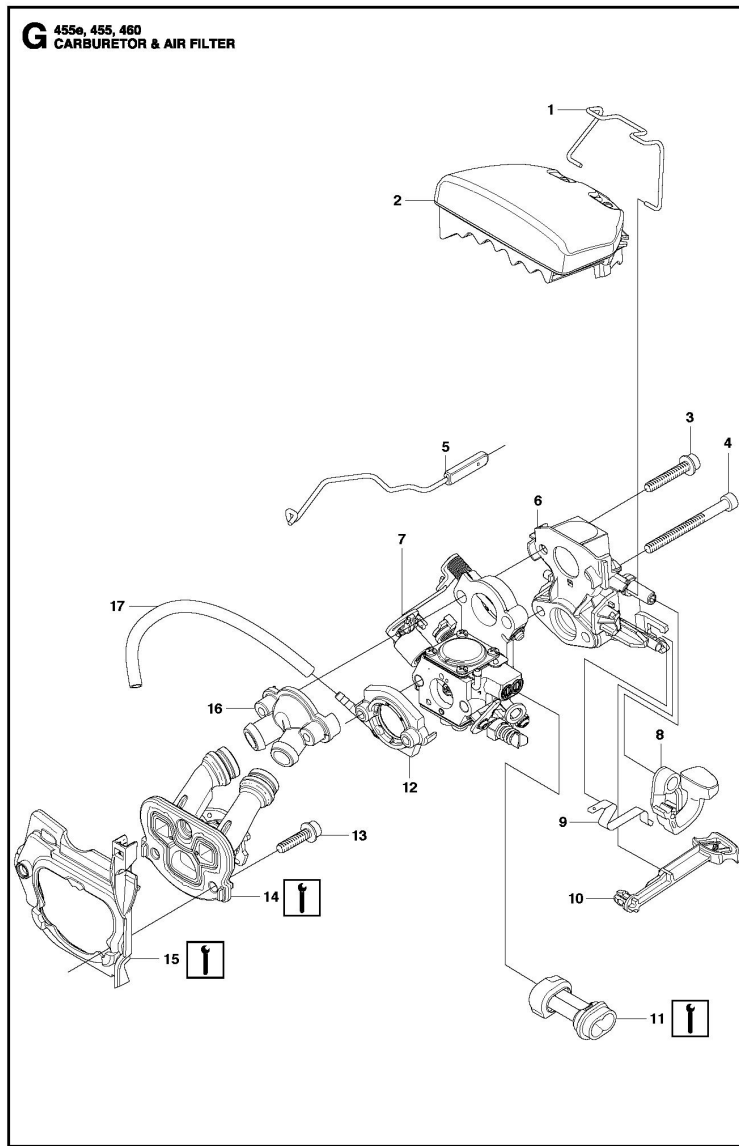

ACCESSORIES

Ref	Part No.	Description	QTY	KIT
1	501 69 17-01	COMBINATION WRENCH	1	

CARBURETOR & AIR FILTER

Ref	Part No.	Description	QTY	KIT
1	537 30 49-01	CLAMP	1	
2	537 25 57-01	AIR FILTER ASSY	1	
2	537 25 57-02	AIR FILTER ASSY	1	
2	537 25 57-03	AIR FILTER ASSY	1	
3	503 21 55-25	SCREW IHSCFT	2	
4	503 21 74-50	SCREW IHSC	2	
5	537 26 08-02	THROTTLE WIRE ASSY	1	
6	537 32 30-01	INLET ELBOW	1	
7	544 88 30-01	CARBURETTOR	1	
8	537 25 55-01	STOP CONTROL	1	
9	503 86 97-02	SHORT CIRCUIT SPRING	1	
10	537 25 56-01	CHOKE CONTROL	1	
11	544 07 14-01	GUIDE SLEEVE CARB	1	
12	537 24 15-01	FLANGE	1	
13	503 20 02-16	SCREW IHSCFM	3	
14	537 32 10-02	INLET PIPE ASSY	1	
15	537 37 14-01	INSULATION WALL	1	
16	537 24 14-01	FLANGE	1	

Ref	Part No.	Description	QTY	KIT
17	544 32 49-26	FUEL HOSE	1	

CARBURETOR DETAILS

Ref	Part No.	Description	QTY	KIT
1	544 88 30-01	CARBURETTOR	1	1
2	503 58 46-01	SCREW	4	1
3	505 31 67-54	LOCK STYRMEMBRAN	1	1, 51
4	502 84 70-01	DIAPHRAGM	1	1
5	537 30 62-01	LEVER	1	1
6	537 40 74-01	SHAFT ASSY	1	1
7	537 40 75-01	SHAFT ASSY	1	1
8	537 40 77-01	VALVE	1	1
9	537 00 34-01	SCREW	1	1
10	537 00 34-01	SCREW	1	1
11	537 40 68-01	VALVE	1	1
12	537 40 69-01	SHAFT ASSY	1	1
13	537 40 72-01	ROD	1	1
14	537 40 70-01	SPRING THROTT.RETURN	1	1
15	537 40 67-01	BUSHING	1	1, 51
16	504 35 09-06	GASKET	1	1
17	502 84 71-01	SCREW	1	1
18	505 52 01-25	PIN-METERING LEVER	1	1

CLUTCH & OIL PUMP

Ref	Part No.	Description	QTY	KIT
1	537 11 05-03	CLUTCH ASSY	1	
2	537 35 91-01	CLUTCH SPRING	2	1
3	537 29 17-02	CLUTCH DRUM	1	
3	537 29 16-02	CLUTCH DRUM	1	
4	503 25 52-01	NEEDLE BEARING	1	3
5	537 25 26-01	PUMP PINION	1	
6	544 18 01-04	OIL PUMP ASSY	1	
7	503 89 16-01	SPRING	1	6
8	503 23 00-60	WASHER STEEL	1	6
9	537 06 93-02	PUMP PISTON	1	6
10	503 89 15-01	SPRING	1	6
11	721 11 64-30	PIN	1	6
12	537 02 71-01	ADJUSTER	1	6
13	503 21 74-16	SCREW IH SCT	1	
14	537 26 15-01	OIL PRESSURE HOSE	1	
15	537 26 14-01	OIL HOSE	1	
16	510 04 43-01	OIL SCREEN	1	