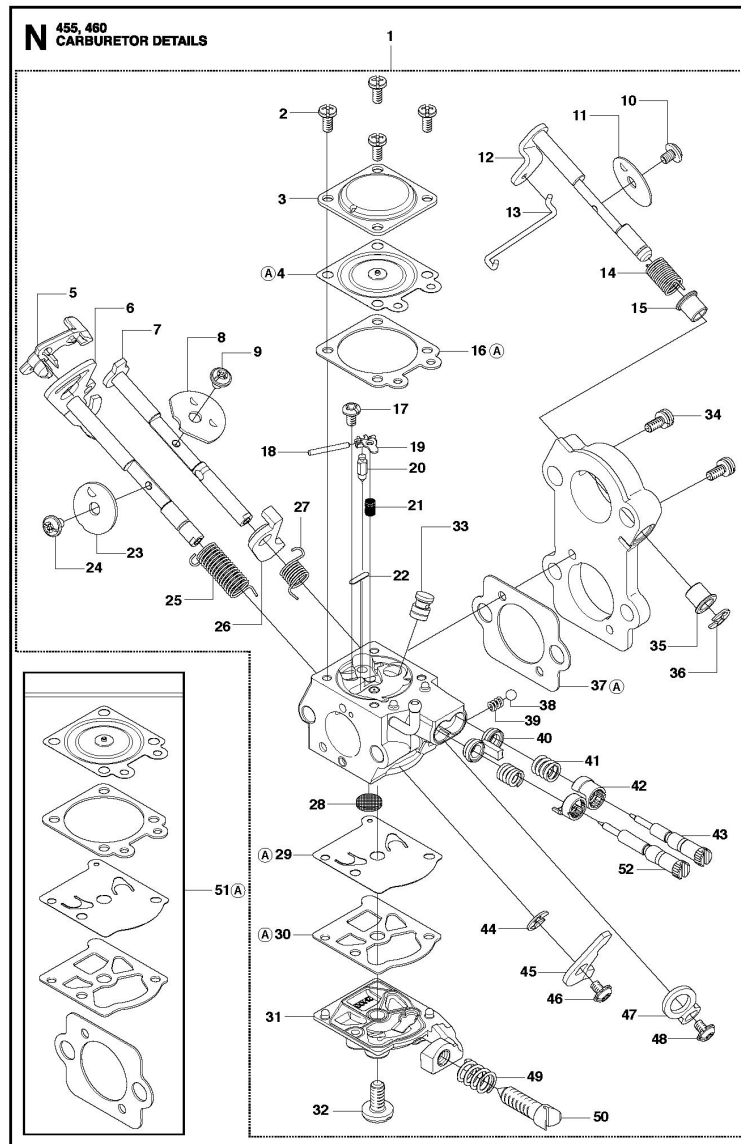

ACCESSORIES

Ref	Part No.	Description	QTY	KIT
1	501 69 17-01	COMBINATION WRENCH	1	

CARBURETOR & AIR FILTER

Ref	Part No.	Description	QTY	KIT
1	537 30 49-01	CLAMP	1	
2	537 25 57-01	AIR FILTER ASSY	1	
2	537 25 57-02	AIR FILTER ASSY	1	
2	537 25 57-03	AIR FILTER ASSY	1	
3	503 21 55-25	SCREW IHSCFT	2	
4	503 21 74-50	SCREW IHSC	2	
5	537 26 08-02	THROTTLE WIRE ASSY	1	
6	537 32 30-01	INLET ELBOW	1	
7	544 88 30-01	CARBURETTOR	1	
8	537 25 55-01	STOP CONTROL	1	
9	503 86 97-02	SHORT CIRCUIT SPRING	1	
10	537 25 56-01	CHOKE CONTROL	1	
11	544 07 14-01	GUIDE SLEEVE CARB	1	
12	537 24 15-01	FLANGE	1	
13	503 20 02-16	SCREW IHSCFM	3	
14	537 32 10-02	INLET PIPE ASSY	1	
15	537 37 14-01	INSULATION WALL	1	
16	537 24 14-01	FLANGE	1	

Ref	Part No.	Description	QTY	KIT
17	544 32 49-26	FUEL HOSE	1	

CARBURETOR DETAILS

Ref	Part No.	Description	QTY	KIT
1	544 88 30-01	CARBURETTOR	1	1
2	503 58 46-01	SCREW	4	1
3	505 31 67-54	LOCK STYRMEMBRAN	1	1, 51
4	502 84 70-01	DIAPHRAGM	1	1
5	537 30 62-01	LEVER	1	1
6	537 40 74-01	SHAFT ASSY	1	1
7	537 40 75-01	SHAFT ASSY	1	1
8	537 40 77-01	VALVE	1	1
9	537 00 34-01	SCREW	1	1
10	537 00 34-01	SCREW	1	1
11	537 40 68-01	VALVE	1	1
12	537 40 69-01	SHAFT ASSY	1	1
13	537 40 72-01	ROD	1	1
14	537 40 70-01	SPRING THROTT.RETURN	1	1
15	537 40 67-01	BUSHING	1	1, 51
16	504 35 09-06	GASKET	1	1
17	502 84 71-01	SCREW	1	1
18	505 52 01-25	PIN-METERING LEVER	1	1

CLUTCH & OIL PUMP

Ref	Part No.	Description	QTY	KIT
1	537 11 05-03	CLUTCH ASSY	1	
2	537 35 91-01	CLUTCH SPRING	2	1
3	537 29 17-02	CLUTCH DRUM	1	
3	537 29 16-02	CLUTCH DRUM	1	
4	503 25 52-01	NEEDLE BEARING	1	3
5	537 25 26-01	PUMP PINION	1	
6	544 18 01-04	OIL PUMP ASSY	1	
7	503 89 16-01	SPRING	1	6
8	503 23 00-60	WASHER STEEL	1	6
9	537 06 93-02	PUMP PISTON	1	6
10	503 89 15-01	SPRING	1	6
11	721 11 64-30	PIN	1	6
12	537 02 71-01	ADJUSTER	1	6
13	503 21 74-16	SCREW IH SCT	1	
14	537 26 15-01	OIL PRESSURE HOSE	1	
15	537 26 14-01	OIL HOSE	1	
16	510 04 43-01	OIL SCREEN	1	