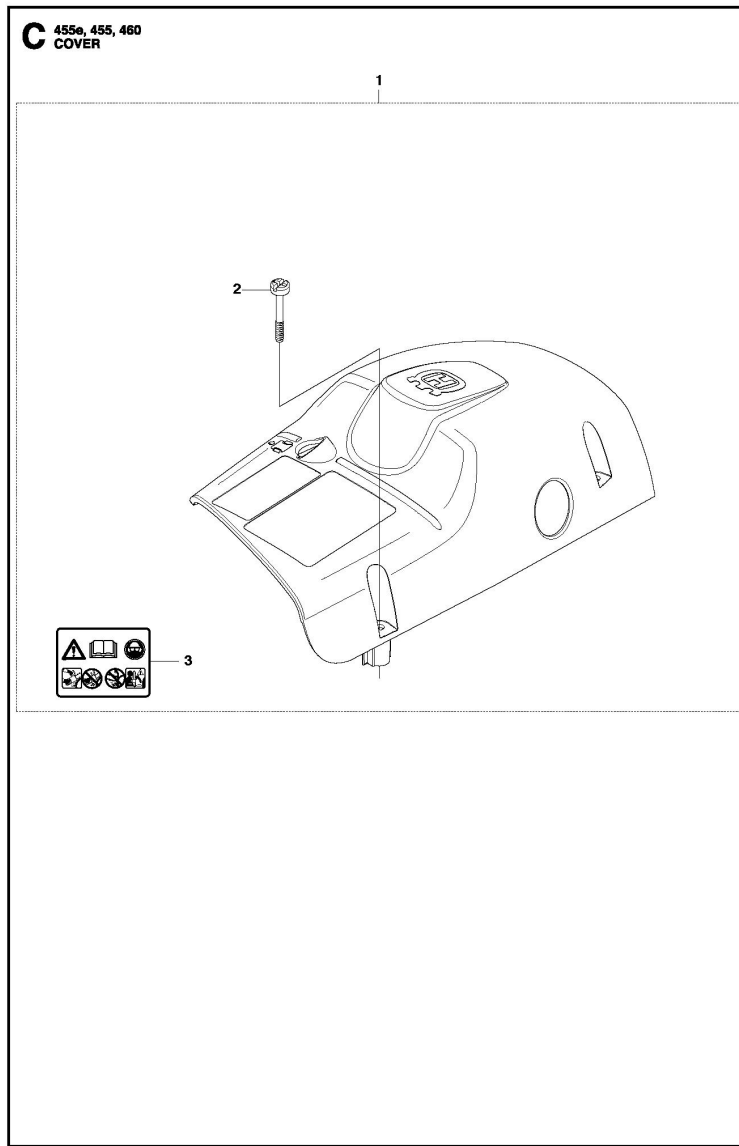

COVER

Ref	Part No.	Description	QTY	KIT
1	537 30 89-01	CYLINDER COVER	1	
2	503 20 34-76	SCREW CCRPANMO	3	1
3	503 98 74-01	LABEL	1	1