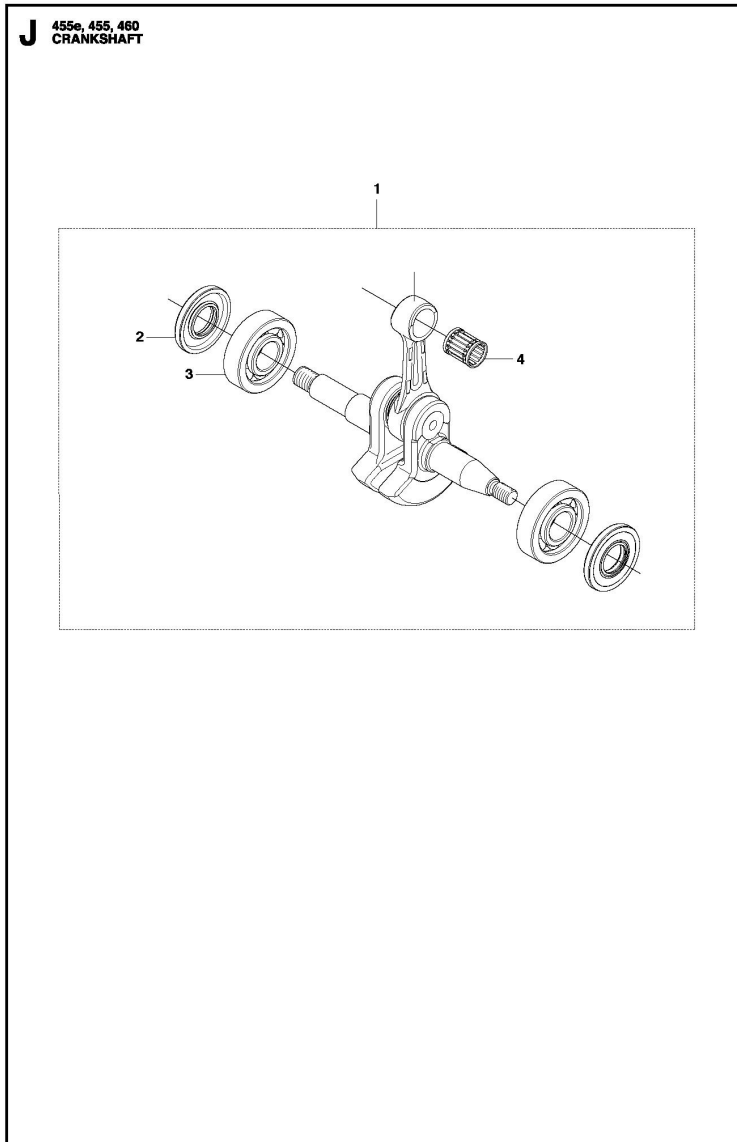

Ref	Part No.	Description	QTY	KIT
17	544 32 49-26	FUEL HOSE	1	

CARBURETOR DETAILS

Ref	Part No.	Description	QTY	KIT
1	544 88 30-01	CARBURETTOR	1	1
2	503 58 46-01	SCREW	4	1
3	505 31 67-54	LOCK STYRMEMBRAN	1	1, 51
4	502 84 70-01	DIAPHRAGM	1	1
5	537 30 62-01	LEVER	1	1
6	537 40 74-01	SHAFT ASSY	1	1
7	537 40 75-01	SHAFT ASSY	1	1
8	537 40 77-01	VALVE	1	1
9	537 00 34-01	SCREW	1	1
10	537 00 34-01	SCREW	1	1
11	537 40 68-01	VALVE	1	1
12	537 40 69-01	SHAFT ASSY	1	1
13	537 40 72-01	ROD	1	1
14	537 40 70-01	SPRING THROTT.RETURN	1	1
15	537 40 67-01	BUSHING	1	1, 51
16	504 35 09-06	GASKET	1	1
17	502 84 71-01	SCREW	1	1
18	505 52 01-25	PIN-METERING LEVER	1	1

CLUTCH & OIL PUMP

Ref	Part No.	Description	QTY	KIT
1	537 11 05-03	CLUTCH ASSY	1	
2	537 35 91-01	CLUTCH SPRING	2	1
3	537 29 17-02	CLUTCH DRUM	1	
3	537 29 16-02	CLUTCH DRUM	1	
4	503 25 52-01	NEEDLE BEARING	1	3
5	537 25 26-01	PUMP PINION	1	
6	544 18 01-04	OIL PUMP ASSY	1	
7	503 89 16-01	SPRING	1	6
8	503 23 00-60	WASHER STEEL	1	6
9	537 06 93-02	PUMP PISTON	1	6
10	503 89 15-01	SPRING	1	6
11	721 11 64-30	PIN	1	6
12	537 02 71-01	ADJUSTER	1	6
13	503 21 74-16	SCREW IH SCT	1	
14	537 26 15-01	OIL PRESSURE HOSE	1	
15	537 26 14-01	OIL HOSE	1	
16	510 04 43-01	OIL SCREEN	1	

CRANKSHAFT

Ref	Part No.	Description	QTY	KIT
1	537 31 40-02	CRANKSHAFT ASSY	1	
2	503 26 19-01	SEALING	2	
3	503 25 16-02	BALL BEARING	2	
4	501 86 18-01	NEEDLE BEARING	1	

CYLINDER PISTON

Ref	Part No.	Description	QTY	KIT
1	537 31 05-01	DECOMPRESSION VALVE	1	
2	503 55 22-01	PLUG	1	
3	503 23 51-08	SPARK PLUG	1	
4	503 42 43-01	IMPULSE NIPPLE	4	5
5	537 32 04-02	CYLINDER ASSY	1	
5	537 32 05-01	CYLINDER ASSY	1	
6	537 24 58-01	GASKET	1	
7	537 24 57-01	GASKET	1	
8	503 20 05-27	SCREW IHSCM	4	
9	503 28 90-50	PISTON RING	2	10, 5
9	537 40 15-01	PISTON RING	2	10, 5
10	537 29 30-02	PISTON ASSY	1	5
10	537 40 13-02	PISTON ASSY	1	5
11	737 43 12-00	CIRCLIP	2	10, 5
12	501 86 18-01	NEEDLE BEARING	1	5