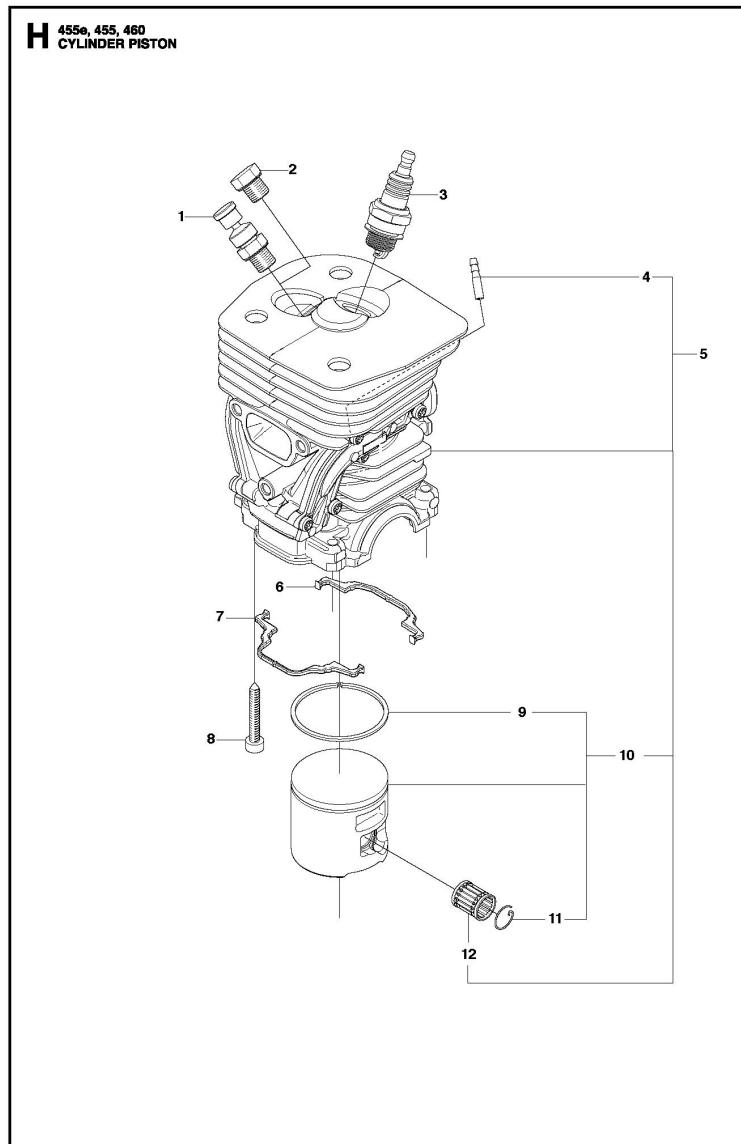

CLUTCH & OIL PUMP

Ref	Part No.	Description	QTY	KIT
1	537 11 05-03	CLUTCH ASSY	1	
2	537 35 91-01	CLUTCH SPRING	2	1
3	537 29 17-02	CLUTCH DRUM	1	
3	537 29 16-02	CLUTCH DRUM	1	
4	503 25 52-01	NEEDLE BEARING	1	3
5	537 25 26-01	PUMP PINION	1	
6	544 18 01-04	OIL PUMP ASSY	1	
7	503 89 16-01	SPRING	1	6
8	503 23 00-60	WASHER STEEL	1	6
9	537 06 93-02	PUMP PISTON	1	6
10	503 89 15-01	SPRING	1	6
11	721 11 64-30	PIN	1	6
12	537 02 71-01	ADJUSTER	1	6
13	503 21 74-16	SCREW IH SCT	1	
14	537 26 15-01	OIL PRESSURE HOSE	1	
15	537 26 14-01	OIL HOSE	1	
16	510 04 43-01	OIL SCREEN	1	

CRANKCASE

Ref	Part No.	Description	QTY	KIT
1	503 21 70-10	SCREW CCRPANT	1	
2	537 27 13-02	CHAIN GUIDE PLATE	1	
3	537 28 43-01	HAND GUARD	1	
4	537 29 65-01	SCREW	2	
5	503 86 93-01	CARBURETTOR MOUNTING	2	
6	537 26 04-01	BELLOWS	1	
7	537 22 78-01	BAR BOLT	2	16
8	503 89 24-01	LOCK	1	
9	503 43 65-01	POSITION SPRING	1	
10	537 40 35-01	FILTER	1	16
11	530 02 61-19	CHECK VALVE	1	16
12	503 97 38-01	SPIKE	1	
13	503 21 68-20	SCREW IHSCFT	2	
14	503 91 06-71	KIT	1	
15	537 35 95-01	TANK VENT ASSY	1	16
16	537 28 20-02	CRANKCASE	1	

CRANKSHAFT

Ref	Part No.	Description	QTY	KIT
1	537 31 40-02	CRANKSHAFT ASSY	1	
2	503 26 19-01	SEALING	2	
3	503 25 16-02	BALL BEARING	2	
4	501 86 18-01	NEEDLE BEARING	1	

CYLINDER PISTON

Ref	Part No.	Description	QTY	KIT
1	537 31 05-01	DECOMPRESSION VALVE	1	
2	503 55 22-01	PLUG	1	
3	503 23 51-08	SPARK PLUG	1	
4	503 42 43-01	IMPULSE NIPPLE	4	5
5	537 32 04-02	CYLINDER ASSY	1	
5	537 32 05-01	CYLINDER ASSY	1	
6	537 24 58-01	GASKET	1	
7	537 24 57-01	GASKET	1	
8	503 20 05-27	SCREW IHSCM	4	
9	503 28 90-50	PISTON RING	2	10, 5
9	537 40 15-01	PISTON RING	2	10, 5
10	537 29 30-02	PISTON ASSY	1	5
10	537 40 13-02	PISTON ASSY	1	5
11	737 43 12-00	CIRCLIP	2	10, 5
12	501 86 18-01	NEEDLE BEARING	1	5