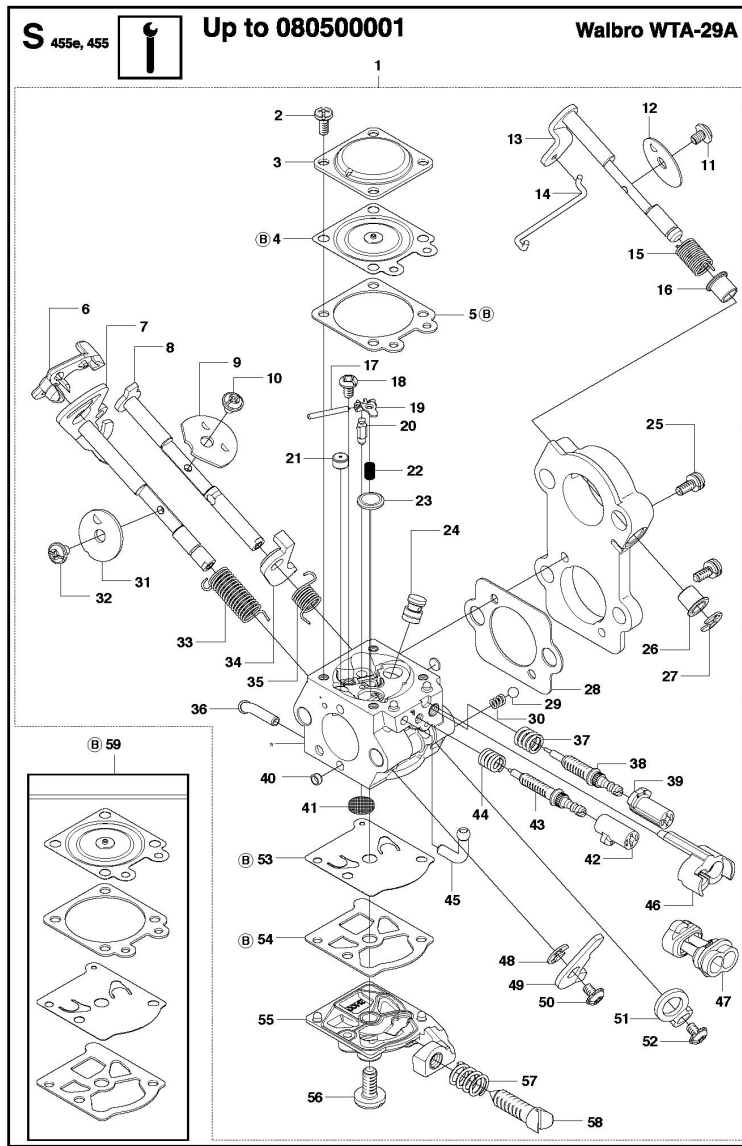

SERVICE UPDATES

Ref	Part No.	Description	QTY	KIT
1	544 22 74-01	CARBURETTOR	1	
2	503 58 46-01	SCREW	4	1
3	505 31 67-54	LOCK STYRMEMBRAN	1	1
4	503 89 67-01	DIAPHRAGM	1	1, 59
5	504 35 09-06	GASKET	1	1, 59
6	537 30 62-01	LEVER	1	1
7	537 40 74-01	SHAFT ASSY	1	1
8	537 40 75-01	SHAFT ASSY	1	1
9	537 40 77-01	VALVE	1	1
10	501 46 87-01	SCREW	1	1
11	501 46 87-01	SCREW	1	1
12	537 40 68-01	VALVE	1	1
13	537 40 69-01	SHAFT ASSY	1	1
14	537 40 72-01	ROD	1	1
15	537 40 70-01	SPRING THROTT.RETURN	1	1
16	537 40 67-01	BUSHING	1	1
17	505 52 01-25	PIN-METERING LEVER	1	1
18	505 31 67-17	SCREW	1	1