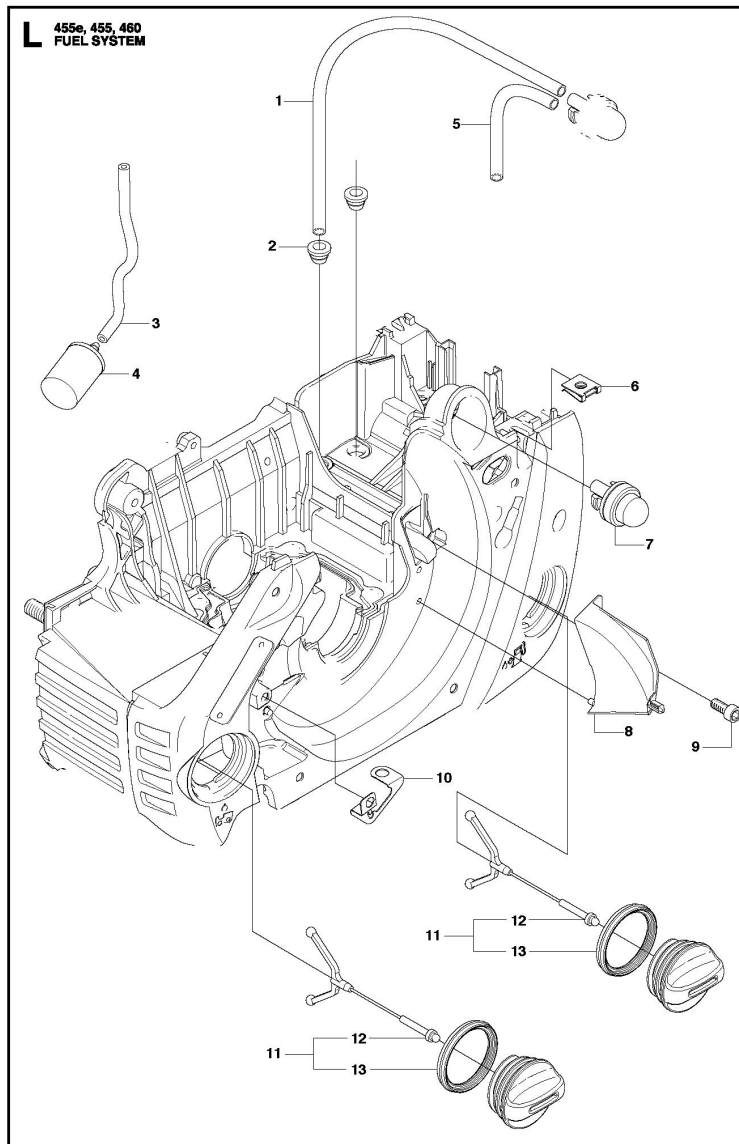

FUEL SYSTEM

Ref	Part No.	Description	QTY	KIT
1	537 04 24-08	FUEL HOSE	1	
2	503 73 58-01	BUSHING	2	
3	544 32 50-02	FUEL HOSE	1	
4	503 44 32-01	FILTER	1	
5	537 04 24-02	FUEL HOSE	1	
6	503 22 69-02	NUT	3	
7	503 93 66-01	PRIMER HOUSING	1	
8	537 31 79-01	AIR NOZZLE	1	
9	503 21 74-12	SCREW IHSCT	1	
10	537 27 80-01	GROUND PLATE	1	
11	537 21 52-02	TANK CAP ASSY	2	
12	503 57 89-01	HOLDER	1	11
13	537 21 50-01	SEALING	1	11