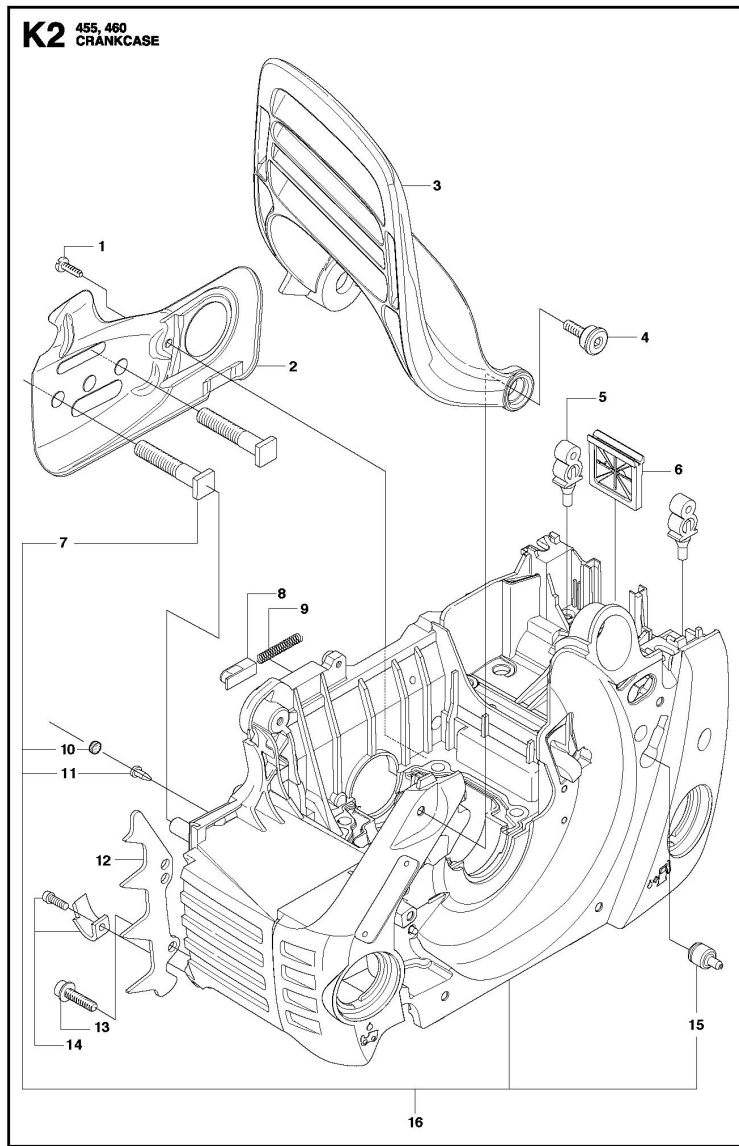

CRANKCASE

Ref	Part No.	Description	QTY	KIT
1	503 21 70-10	SCREW CCRPANT	1	
2	537 27 13-02	CHAIN GUIDE PLATE	1	
3	537 28 43-01	HAND GUARD	1	
4	537 29 65-01	SCREW	2	
5	503 86 93-01	CARBURETTOR MOUNTING	2	
6	537 26 04-01	BELLOWS	1	
7	537 22 78-01	BAR BOLT	2	16
8	503 89 24-01	LOCK	1	
9	503 43 65-01	POSITION SPRING	1	
10	537 40 35-01	FILTER	1	16
11	530 02 61-19	CHECK VALVE	1	16
12	503 97 38-01	SPIKE	1	
13	503 21 68-20	SCREW IHSCFT	2	
14	503 91 06-71	KIT	1	
15	537 35 95-01	TANK VENT ASSY	1	16
16	537 28 20-02	CRANKCASE	1