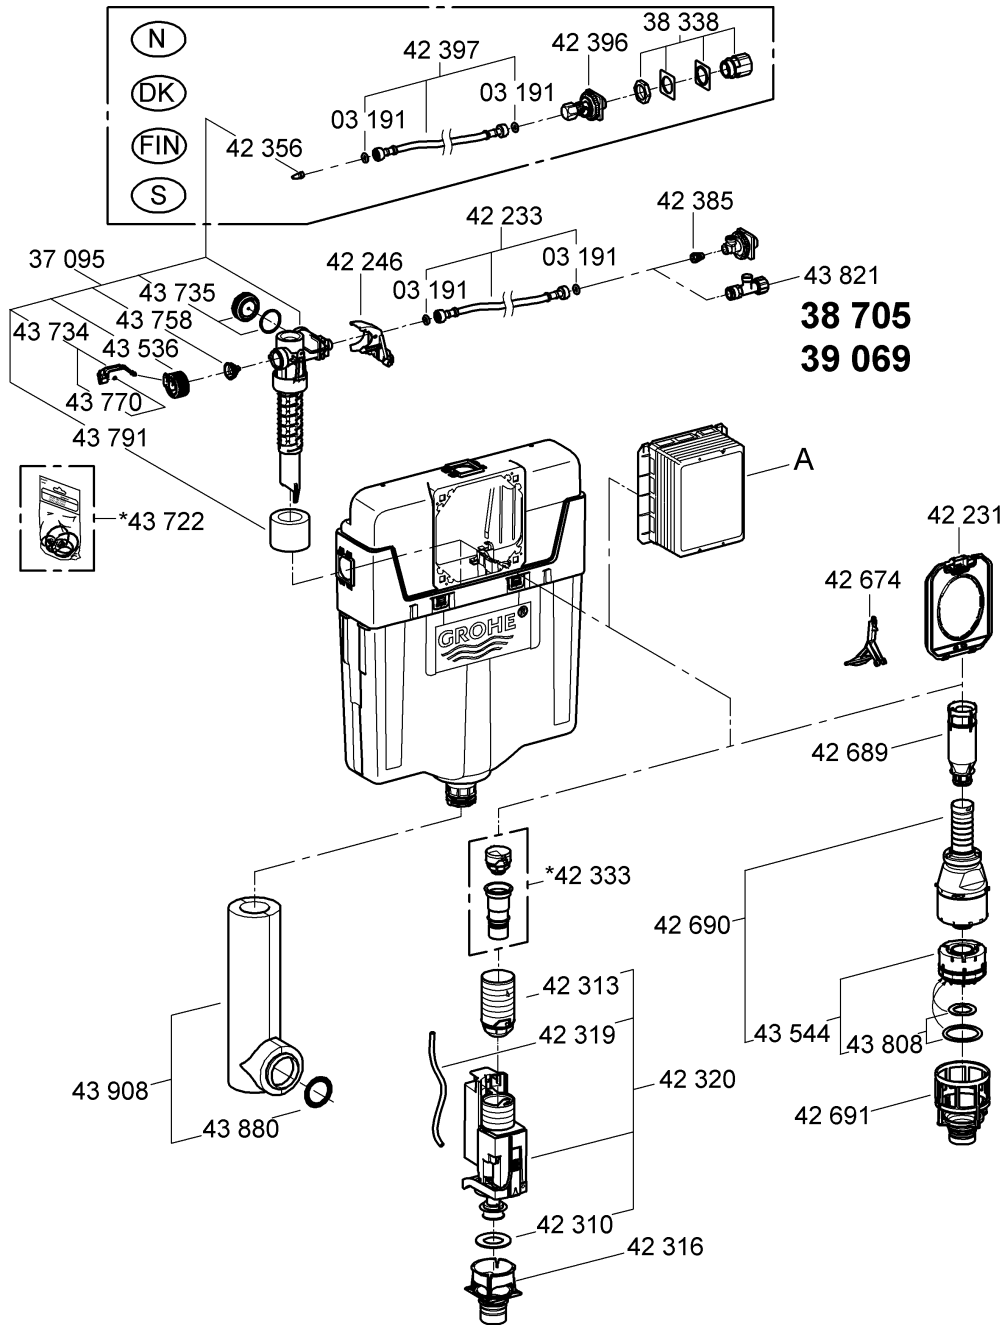

Design + Quality Engineering GROHE Germany

ENJOY WATER®

99.513.031/ÄM 223899/12.13