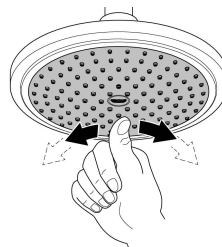

Far East Area Sales Office:

+65 6311 3600
info@grohe.com.sg

DESIGN +
ENGINEERING
GROHE GERMANY

97.170.231/ÄM 232009/07.14

www.grohe.com

Pure Freude an Wasser

48 166

SpeedClean