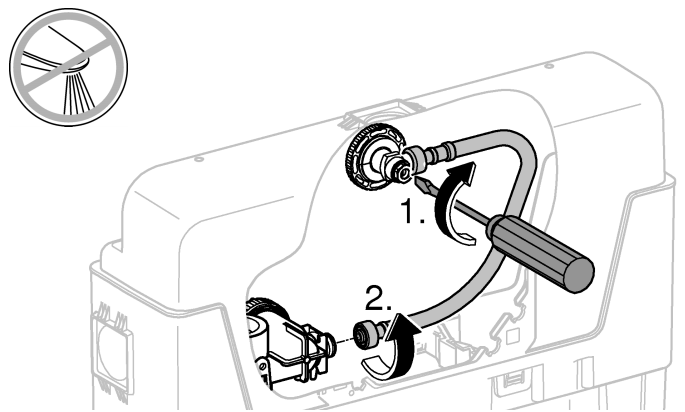

+65 6311 3600  
info@grohe.com.sg

Design + Engineering GROHE Germany

99.513.031/ÄM 223899/05.14

ENJOY WATER®

N

DK

FIN

S