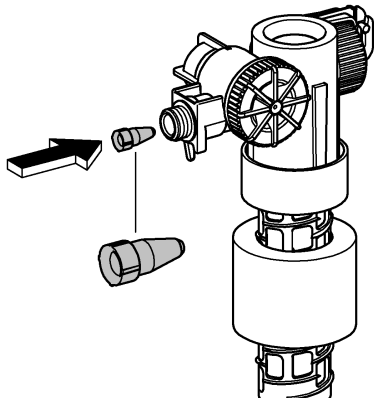

+65 6311 3600  
info@grohe.com.sg

Design + Engineering GROHE Germany

99.513.031/ÄM 223899/05.14

ENJOY WATER®

N

DK

FIN

S