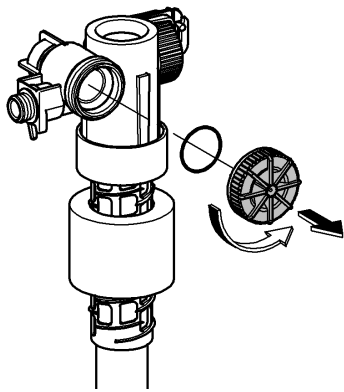

+65 6311 3600  
info@grohe.com.sg

Design + Engineering GROHE Germany

99.513.031/ÄM 223899/05.14

ENJOY WATER®

N

DK

FIN

S