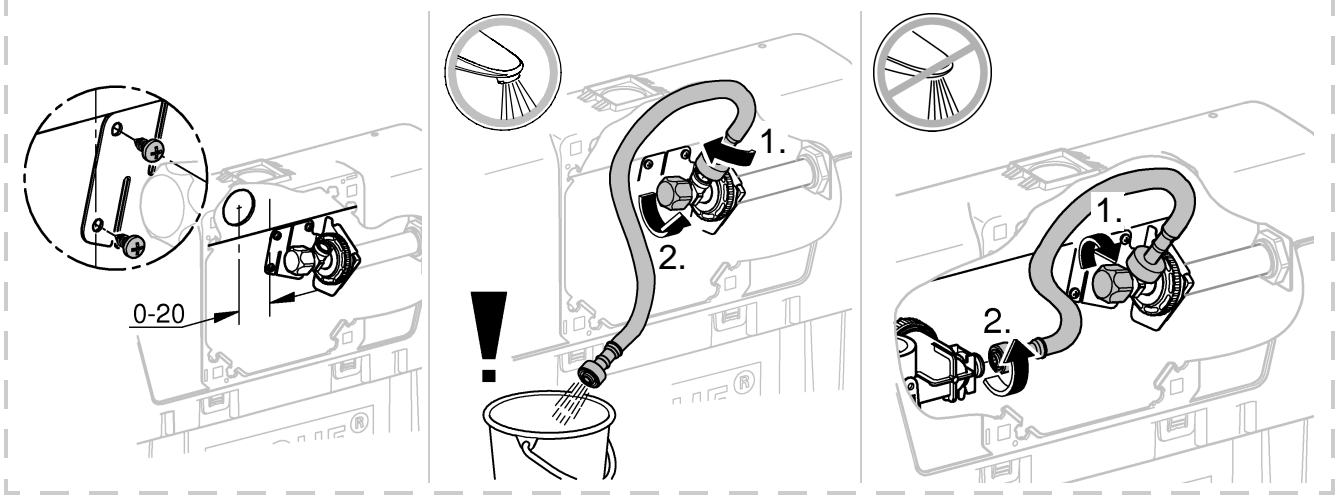

+65 6311 3600  
info@grohe.com.sg

Design + Engineering GROHE Germany

99.513.031/ÄM 223899/05.14

ENJOY WATER®

N

DK

FIN

S