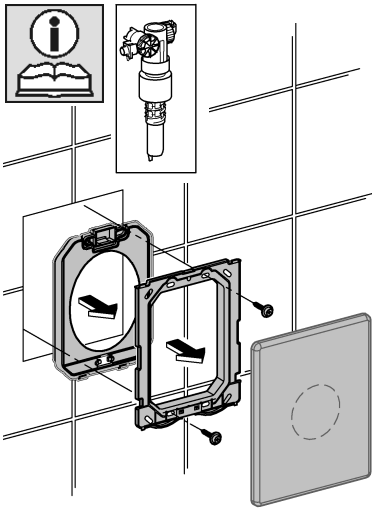

+65 6311 3600  
info@grohe.com.sg

Design + Engineering GROHE Germany

99.513.031/ÄM 223899/05.14

ENJOY WATER®

N

DK

FIN

S