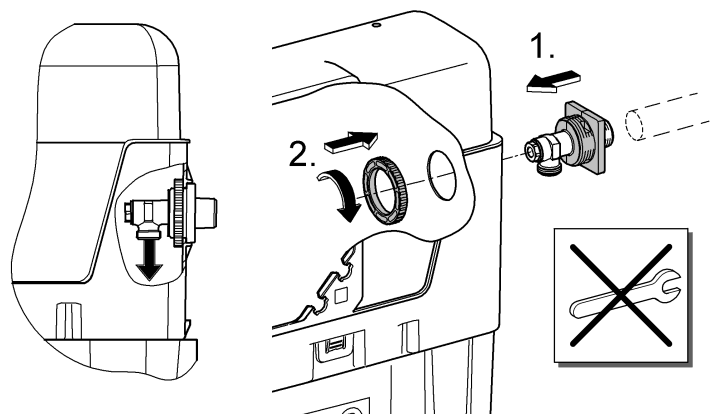

**IR** **OM** **UAE** **YEM**  
☎ +971 4 3318070  
grohedubai@grome.com

**Far East Area Sales Office:**  
☎ +65 6311 3600  
info@grohe.com.sg

Design + Quality Engineering GROHE Germany

ENJOY WATER®

99.513.031/ÄM 223899/12.13