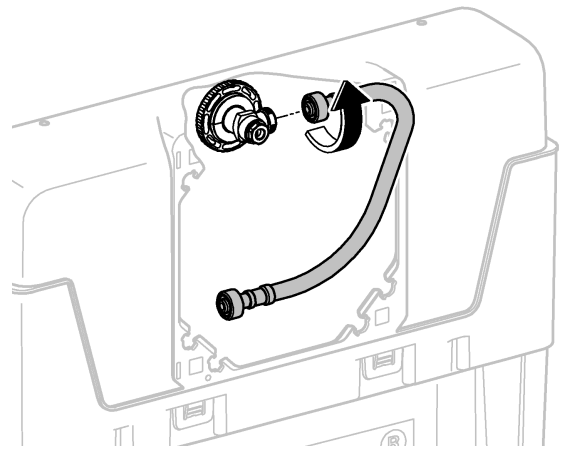

+65 6311 3600  
info@grohe.com.sg

Design + Engineering GROHE Germany

99.513.031/ÄM 223899/05.14

ENJOY WATER®

N

DK

FIN

S