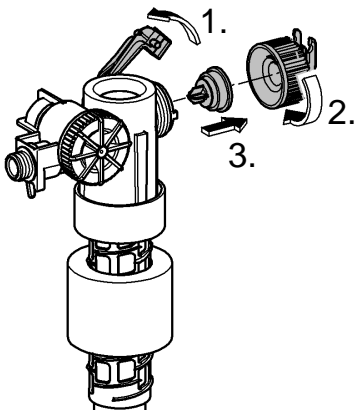

+65 6311 3600  
info@grohe.com.sg

Design + Engineering GROHE Germany

99.513.031/ÄM 223899/05.14

ENJOY WATER®

N

DK

FIN

S