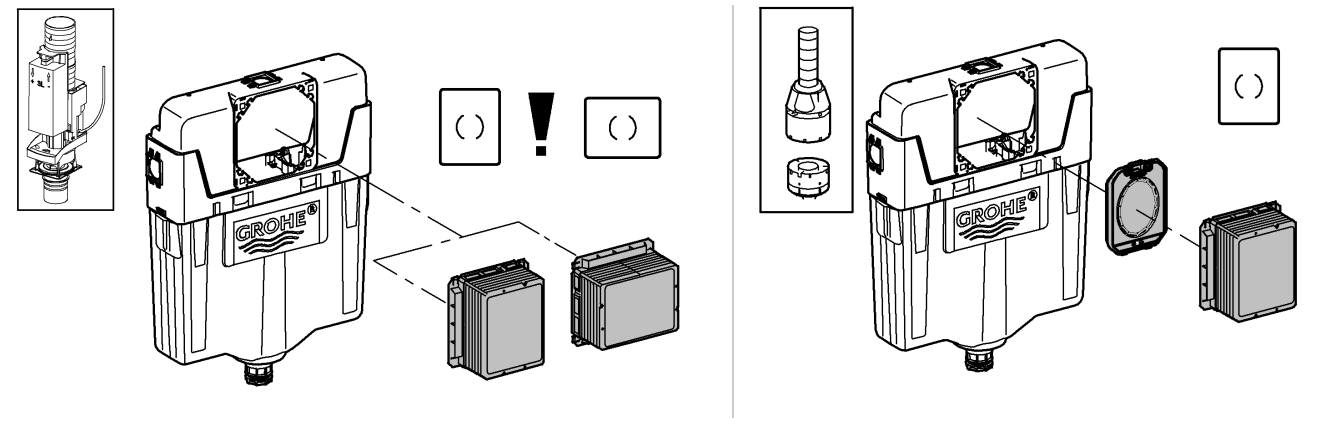

+65 6311 3600  
info@grohe.com.sg

Design + Engineering GROHE Germany

99.513.031/ÄM 223899/05.14

ENJOY WATER®

N

DK

FIN

S