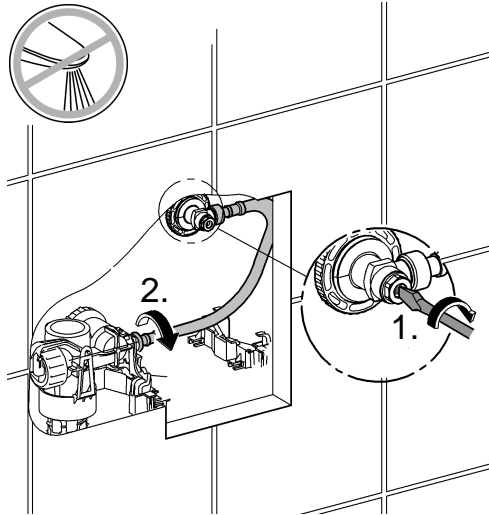

+65 6311 3600  
info@grohe.com.sg

Design + Engineering GROHE Germany

99.513.031/ÄM 223899/05.14

ENJOY WATER®

N

DK

FIN

S