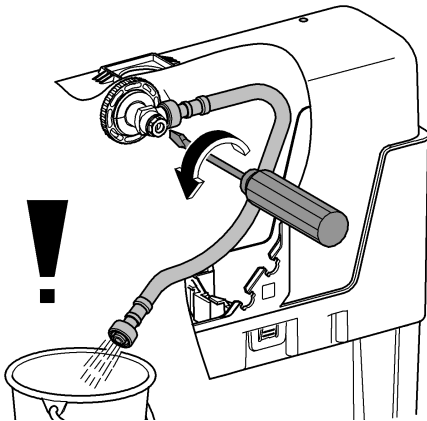

**IR** **OM** **UAE** **YEM**  
☎ +971 4 3318070  
grohedubai@grome.com

**Far East Area Sales Office:**  
☎ +65 6311 3600  
info@grohe.com.sg

Design + Quality Engineering GROHE Germany

ENJOY WATER®

99.513.031/ÄM 223899/12.13