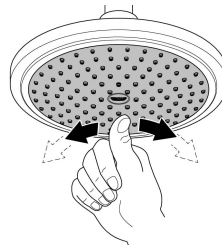

**Far East Area Sales Office:**

+65 6311 3600  
info@grohe.com.sg

DESIGN +  
ENGINEERING  
**GROHE GERMANY**

97.170.231/ÄM 232009/07.14

www.grohe.com

*Pure Freude an Wasser*

48 166

SpeedClean