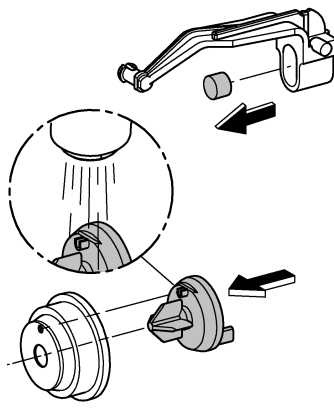

+65 6311 3600  
info@grohe.com.sg

Design + Engineering GROHE Germany

99.513.031/ÄM 223899/05.14

ENJOY WATER®

N

DK

FIN

S