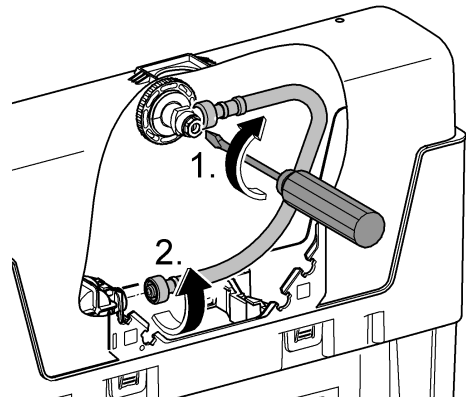

**IR** **OM** **UAE** **YEM**  
☎ +971 4 3318070  
grohedubai@grome.com

**Far East Area Sales Office:**  
☎ +65 6311 3600  
info@grohe.com.sg

Design + Quality Engineering GROHE Germany

ENJOY WATER®

99.513.031/ÄM 223899/12.13