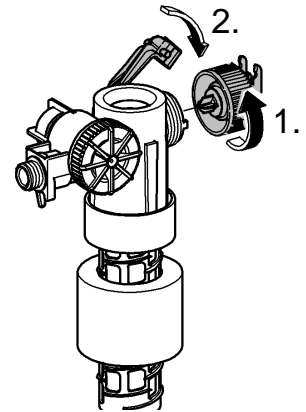

+65 6311 3600  
info@grohe.com.sg

Design + Engineering GROHE Germany

99.513.031/ÄM 223899/05.14

ENJOY WATER®

N

DK

FIN

S