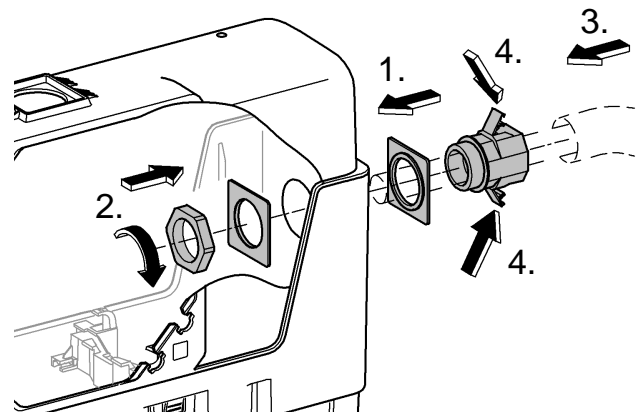

- (N)
- (DK)
- (FIN)
- (S)