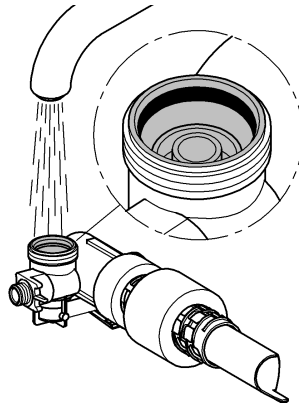

+65 6311 3600  
info@grohe.com.sg

Design + Engineering GROHE Germany

99.513.031/ÄM 223899/05.14

ENJOY WATER®

N

DK

FIN

S