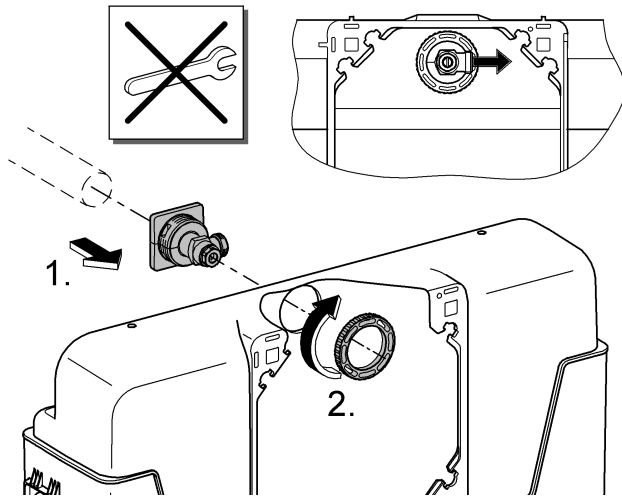

**IR** **OM** **UAE** **YEM**  
☎ +971 4 3318070  
grohedubai@grome.com

**Far East Area Sales Office:**  
☎ +65 6311 3600  
info@grohe.com.sg

Design + Quality Engineering GROHE Germany

ENJOY WATER®

99.513.031/ÄM 223899/12.13