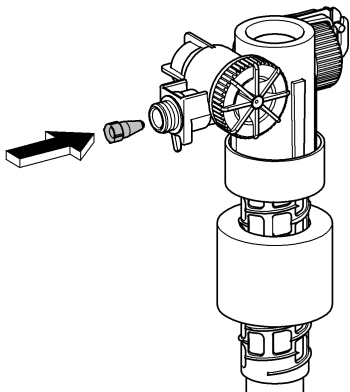

- (N)
- (DK)
- (FIN)
- (S)