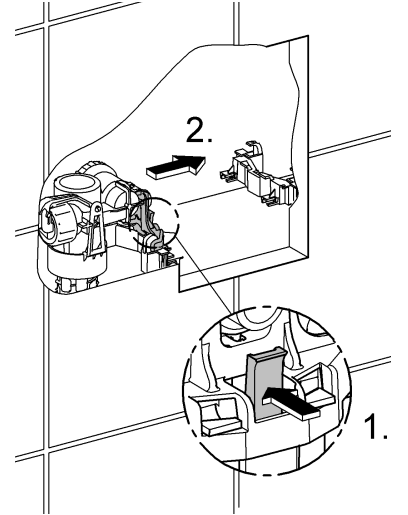

+65 6311 3600  
info@grohe.com.sg

Design + Engineering GROHE Germany

99.513.031/ÄM 223899/05.14

ENJOY WATER®

N

DK

FIN

S