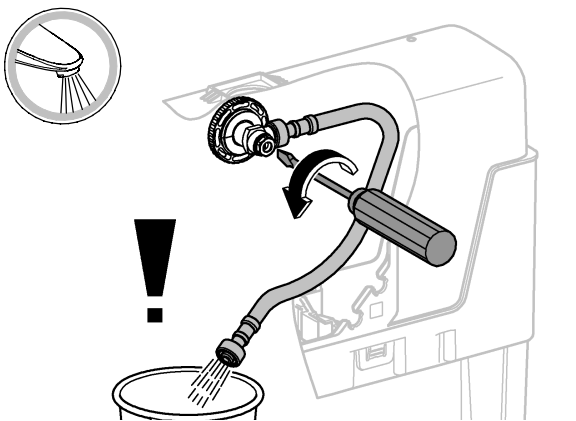

+65 6311 3600  
info@grohe.com.sg

Design + Engineering GROHE Germany

99.513.031/ÄM 223899/05.14

ENJOY WATER®

N

DK

FIN

S