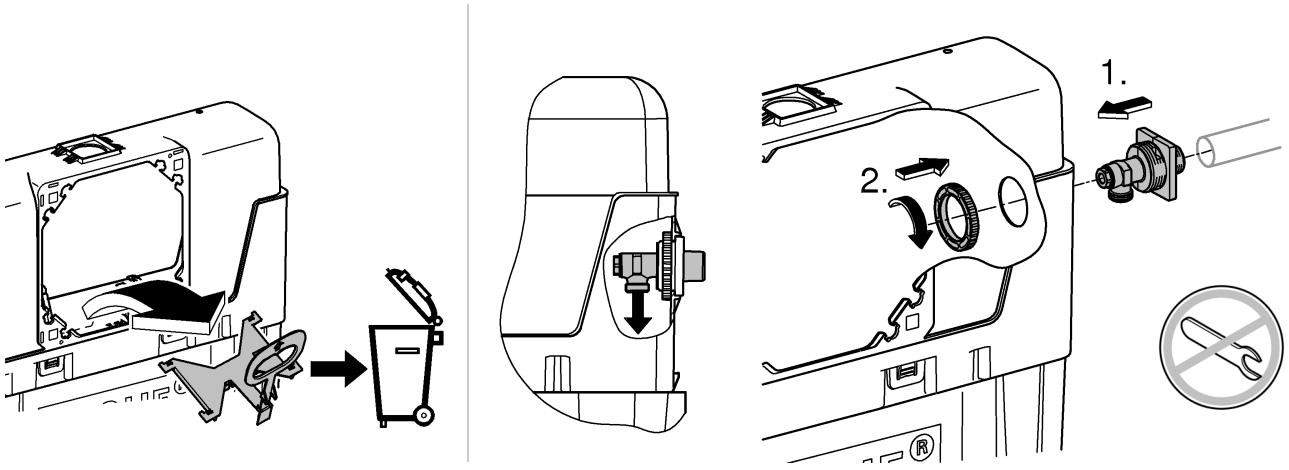

+65 6311 3600  
info@grohe.com.sg

Design + Engineering GROHE Germany

99.513.031/ÄM 223899/05.14

ENJOY WATER®

N

DK

FIN

S