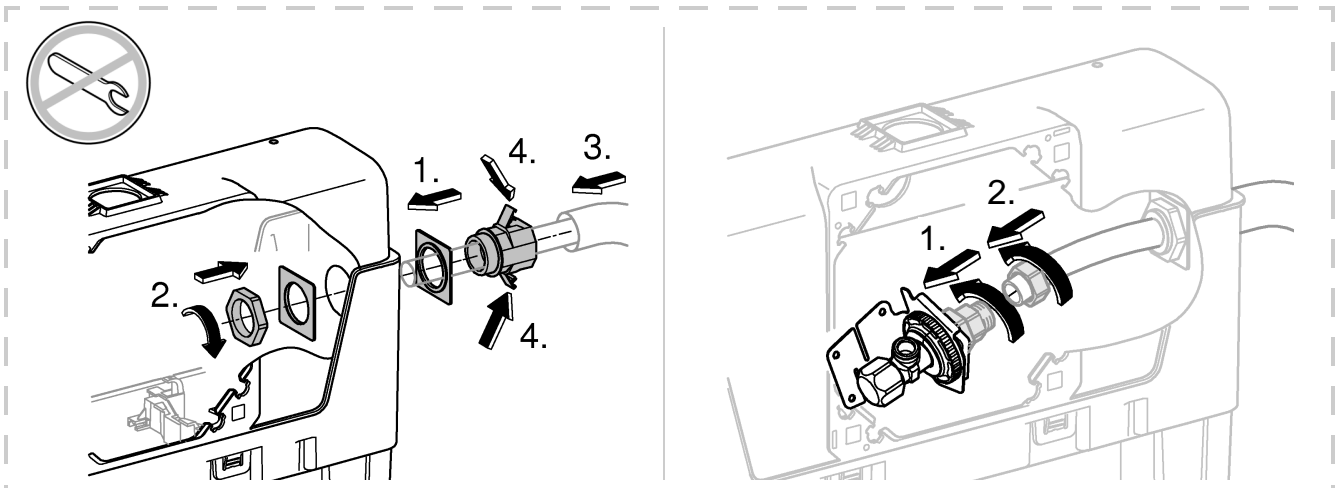

+65 6311 3600  
info@grohe.com.sg

Design + Engineering GROHE Germany

99.513.031/ÄM 223899/05.14

ENJOY WATER®

N

DK

FIN

S