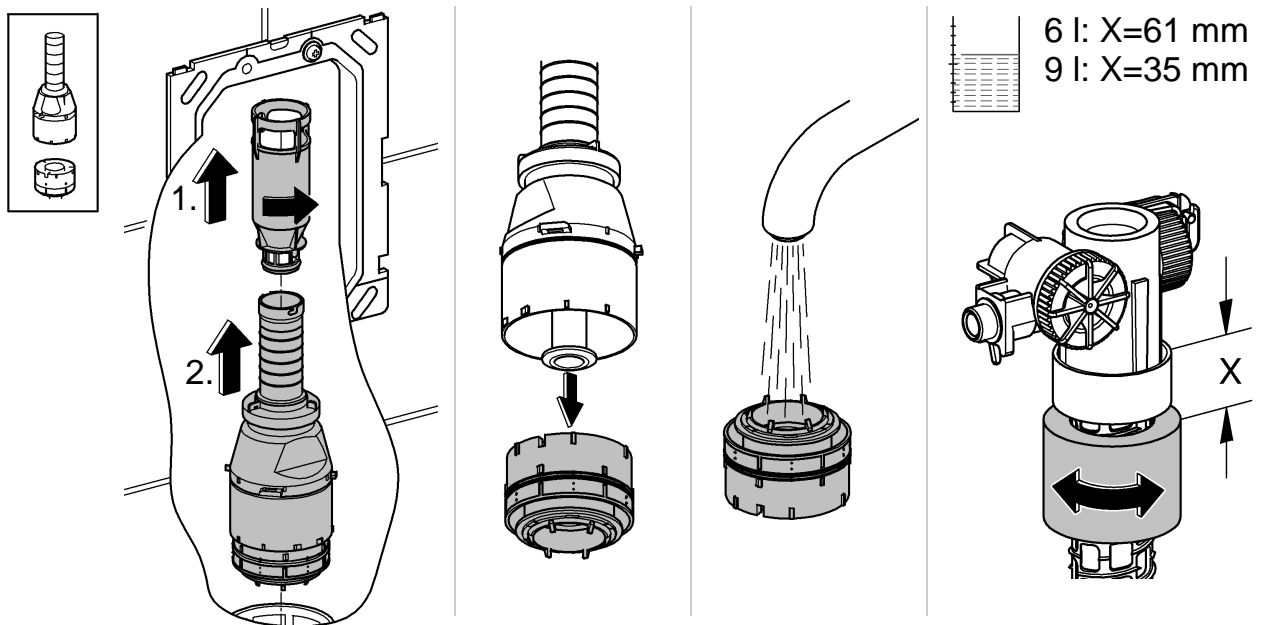

X	Y	Z
	6 l			61 mm	57 mm	>18 mm
	9 l			47 mm	57 mm	<3 mm