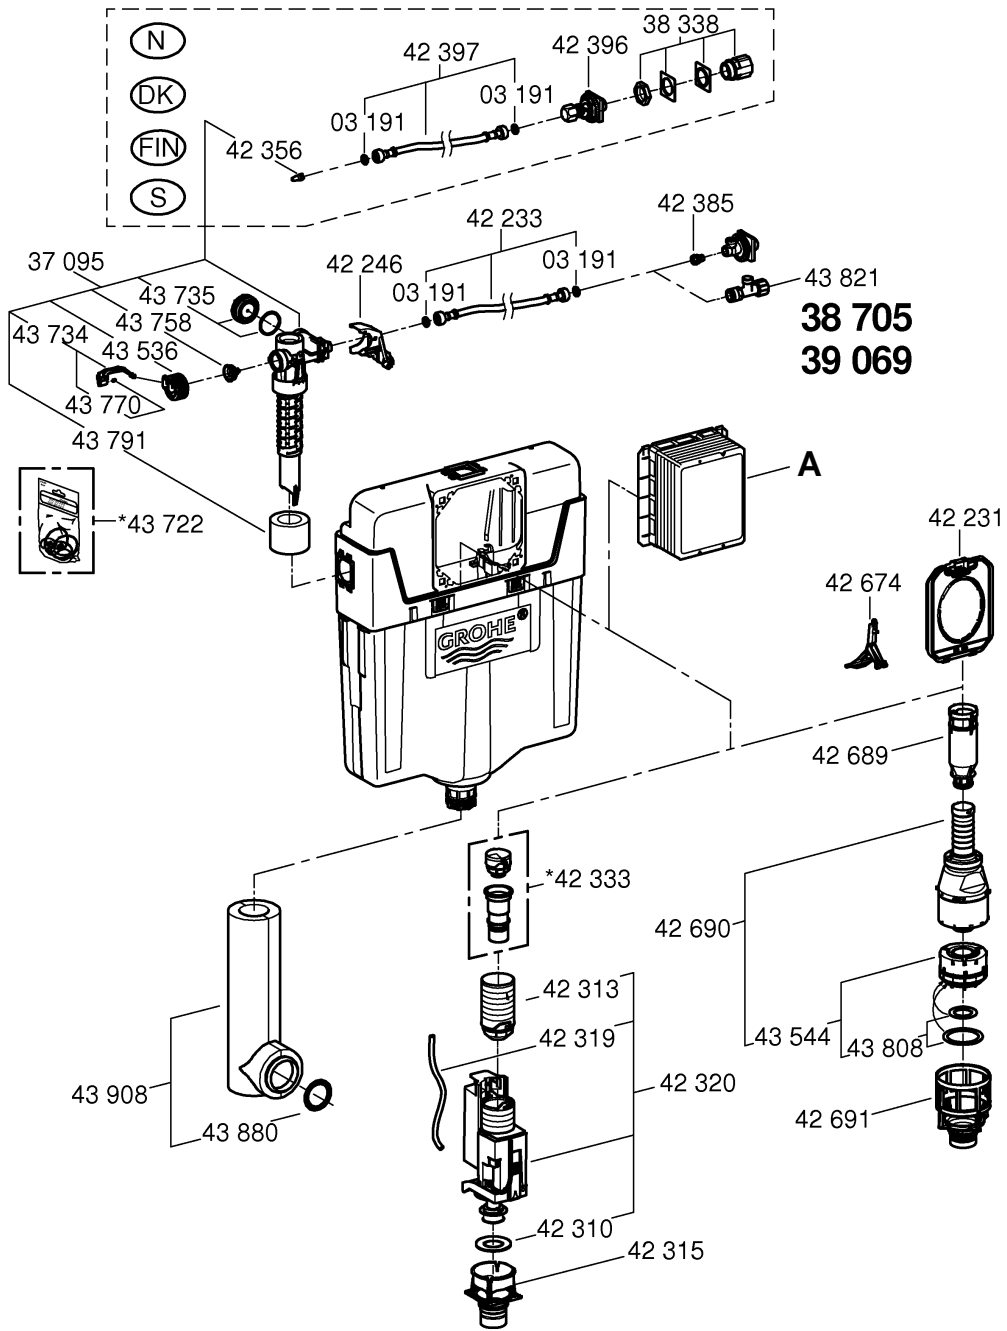

+65 6311 3600  
info@grohe.com.sg

Design + Engineering GROHE Germany

99.513.031/ÄM 223899/05.14

ENJOY WATER®

N

DK

FIN

S