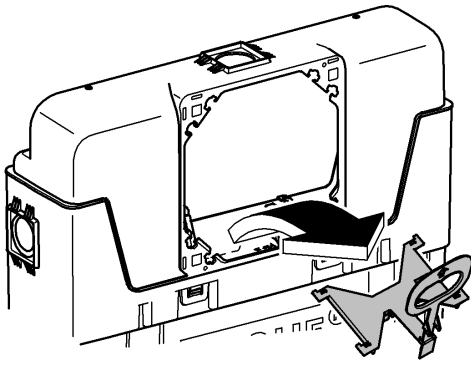

**IR** **OM** **UAE** **YEM**  
☎ +971 4 3318070  
grohedubai@grome.com

**Far East Area Sales Office:**  
☎ +65 6311 3600  
info@grohe.com.sg

Design + Quality Engineering GROHE Germany

ENJOY WATER®

99.513.031/ÄM 223899/12.13