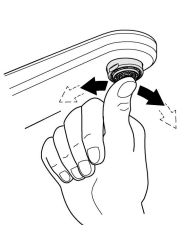

**Far East Area Sales Office:**

+65 6311 3600  
info@grohe.com.sg

DESIGN +  
ENGINEERING  
**GROHE GERMANY**

97.170.231/ÄM 232009/07.14

www.grohe.com

*Pure Freude an Wasser*

48 166

SpeedClean