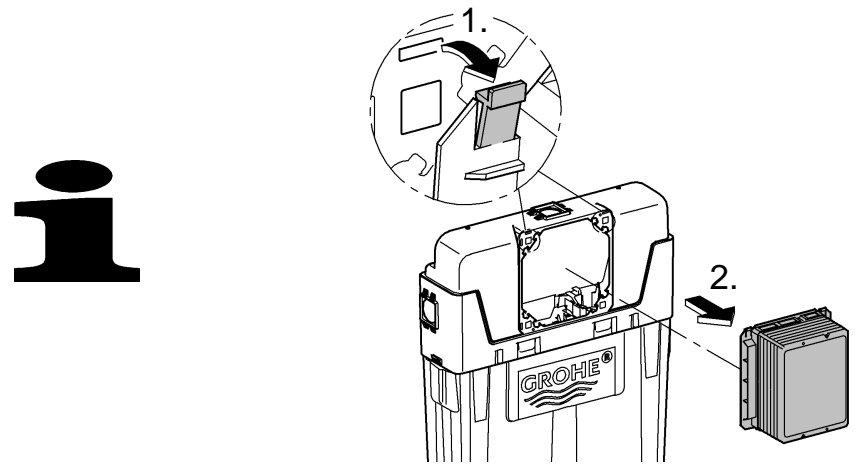

+65 6311 3600  
info@grohe.com.sg

Design + Engineering GROHE Germany

99.513.031/ÄM 223899/05.14

ENJOY WATER®

N

DK

FIN

S