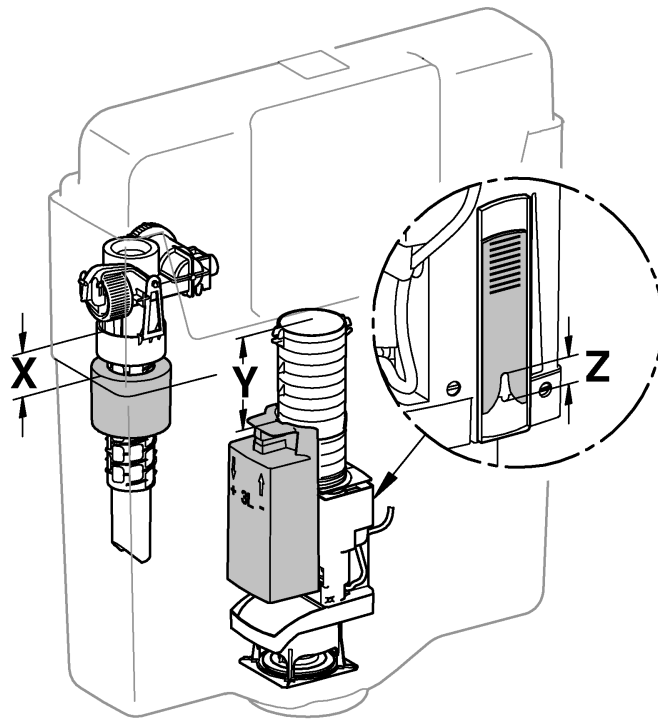

+65 6311 3600  
info@grohe.com.sg

Design + Engineering GROHE Germany

99.513.031/ÄM 223899/05.14

ENJOY WATER®

N

DK

FIN

S