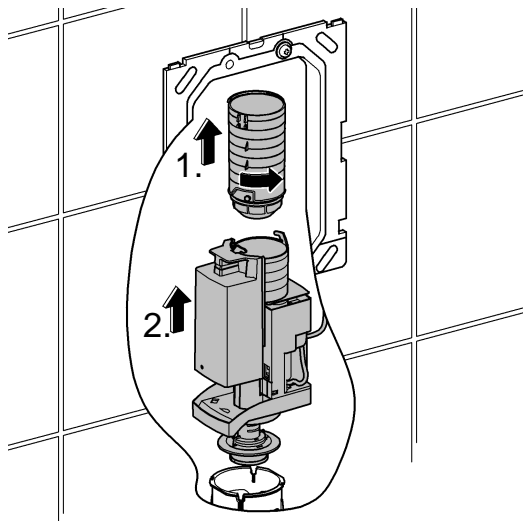

+65 6311 3600  
info@grohe.com.sg

Design + Engineering GROHE Germany

99.513.031/ÄM 223899/05.14

ENJOY WATER®

N

DK

FIN

S