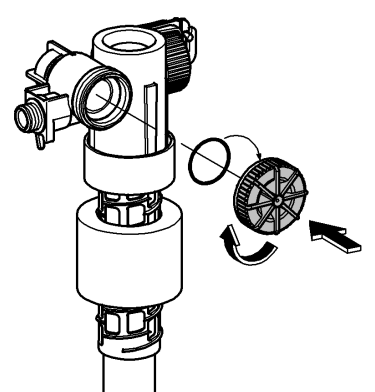

+65 6311 3600  
info@grohe.com.sg

Design + Engineering GROHE Germany

99.513.031/ÄM 223899/05.14

ENJOY WATER®

N

DK

FIN

S