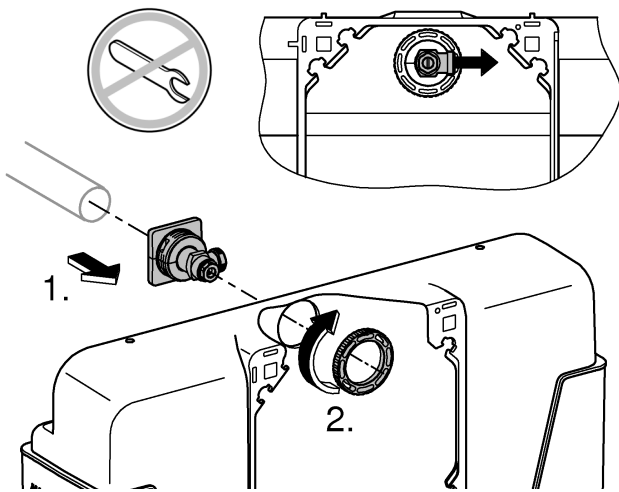

+65 6311 3600  
info@grohe.com.sg

Design + Engineering GROHE Germany

99.513.031/ÄM 223899/05.14

ENJOY WATER®

N

DK

FIN

S