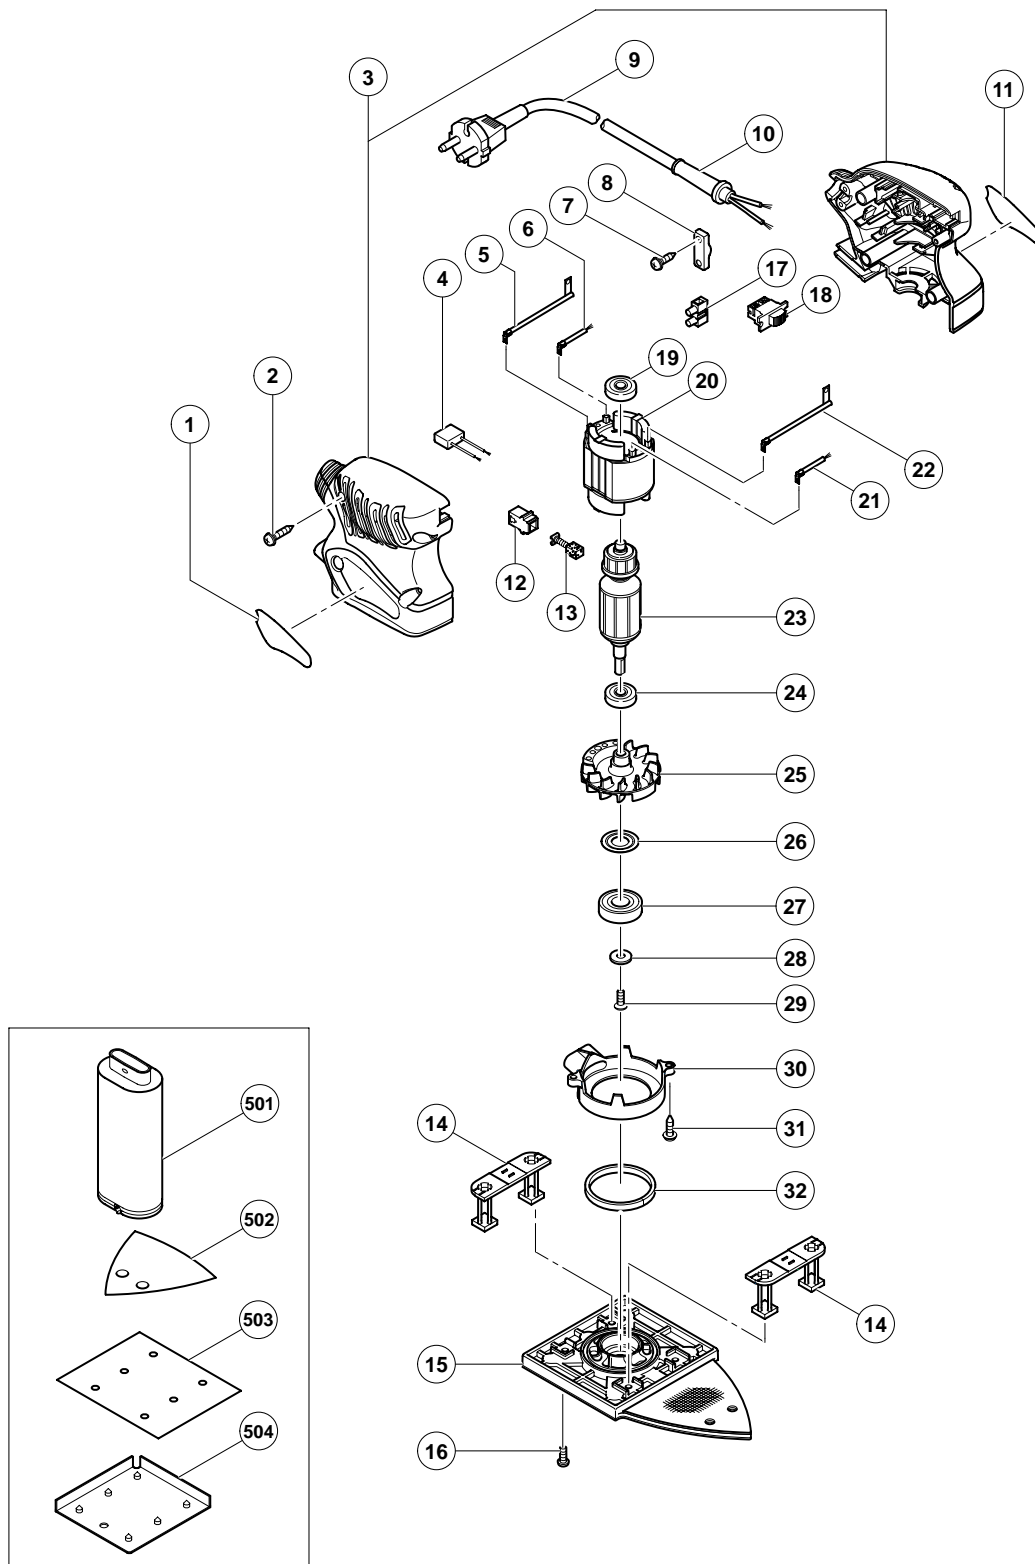

## ELECTRIC TOOL PARTS LIST

### ORBITAL SANDER Model SV 12SH

2005 • 1 • 15

(E1)

**PARTS**

SV 12SH

ITEM NO.	CODE NO.	DESCRIPTION	NO. USED	REMARKS
1		NAME PLATE	1	
2	301-653	TAPPING SCREW (W/FLANGE) D4X20 (BLACK)	4	
3	322-766	HOUSING (A). (B) SET	1	
* 4	930-039	NOISE SUPPRESSOR	1	EXCEPT FOR USA, CAN
5	322-764	INTERNAL WIRE (BROWN)	1	
6	322-761	TAB TERMINAL (BLUE)	1	
7	984-750	TAPPING SCREW (W/FLANGE) D4X16	2	
8	937-631	CORD CLIP	1	
* 9	500-409Z	CORD	1	
* 9	500-435Z	CORD	1	FOR GBR (230V)
* 9	500-461Z	CORD	1	FOR GBR (110V)
* 9	500-240Z	CORD	1	FOR USA, CAN
* 9	500-439Z	CORD	1	FOR AUS
10	953-327	CORD ARMOR D8.8	1	
11		HITACHI LABEL	1	
12	930-483	BRUSH HOLDER	2	
13	999-041	CARBON BRUSH (1 PAIR)	2	
14	322-756	LEG	2	
15	324-141	BASE	1	
16	324-082	SEAL LOCK SCREW M4X10	4	
17	938-307	PILLAR TERMINAL	1	
18	311-948	SLIDE SWITCH (1P SCREW TYPE)	1	
19	626-VVM	BALL BEARING 626VVC2PS2L	1	
* 20	340-578C	STATOR 110V	1	
* 20	340-578D	STATOR 120V	1	
* 20	340-578E	STATOR 220V-230V	1	
* 20	340-578F	STATOR 240V	1	
21	322-762	TAB TERMINAL (BROWN)	1	
22	322-763	INTERNAL WIRE (BLUE)	1	
* 23	360-637C	ARMATURE 110V	1	
* 23	360-637U	ARMATURE ASS'Y 120V	1	INCLUD. 19, 24
* 23	360-637E	ARMATURE 220V-230V	1	
* 23	360-637F	ARMATURE 240V	1	
24	629-VVM	BALL BEARING 629VVC2PS2L	1	
25	324-140	BALANCE FAN	1	
26	993-052	DUST WASHER	1	
27	600-1DD	BALL BEARING 6001DDCMPS2L	1	
28	987-169	WASHER	1	
29	993-244	SEAL LOCK FLAT HD. SCREW M4X12	1	
30	322-758	FAN GUIDE	1	
31	984-750	TAPPING SCREW (W/FLANGE) D4X16	2	
32	311-946	FELT	1	

**OPTIONAL ACCESSORIES**

ITEM NO.	CODE NO.	DESCRIPTION	NO. USED	REMARKS		
	601	310-340	PUNCH PLATE	1		
	602	323-968	SANDING PAPERS 96X96 AA60 (10 PCS.)	1		
	603	323-970	SANDING PAPERS 96X96 AA150 (10 PCS.)	1		
	604	310-344	SANDING PAPERS 110X100 AA60 (10 PCS.)	1		
	605	310-346	SANDING PAPERS 110X100 AA150 (10 PCS.)	1		