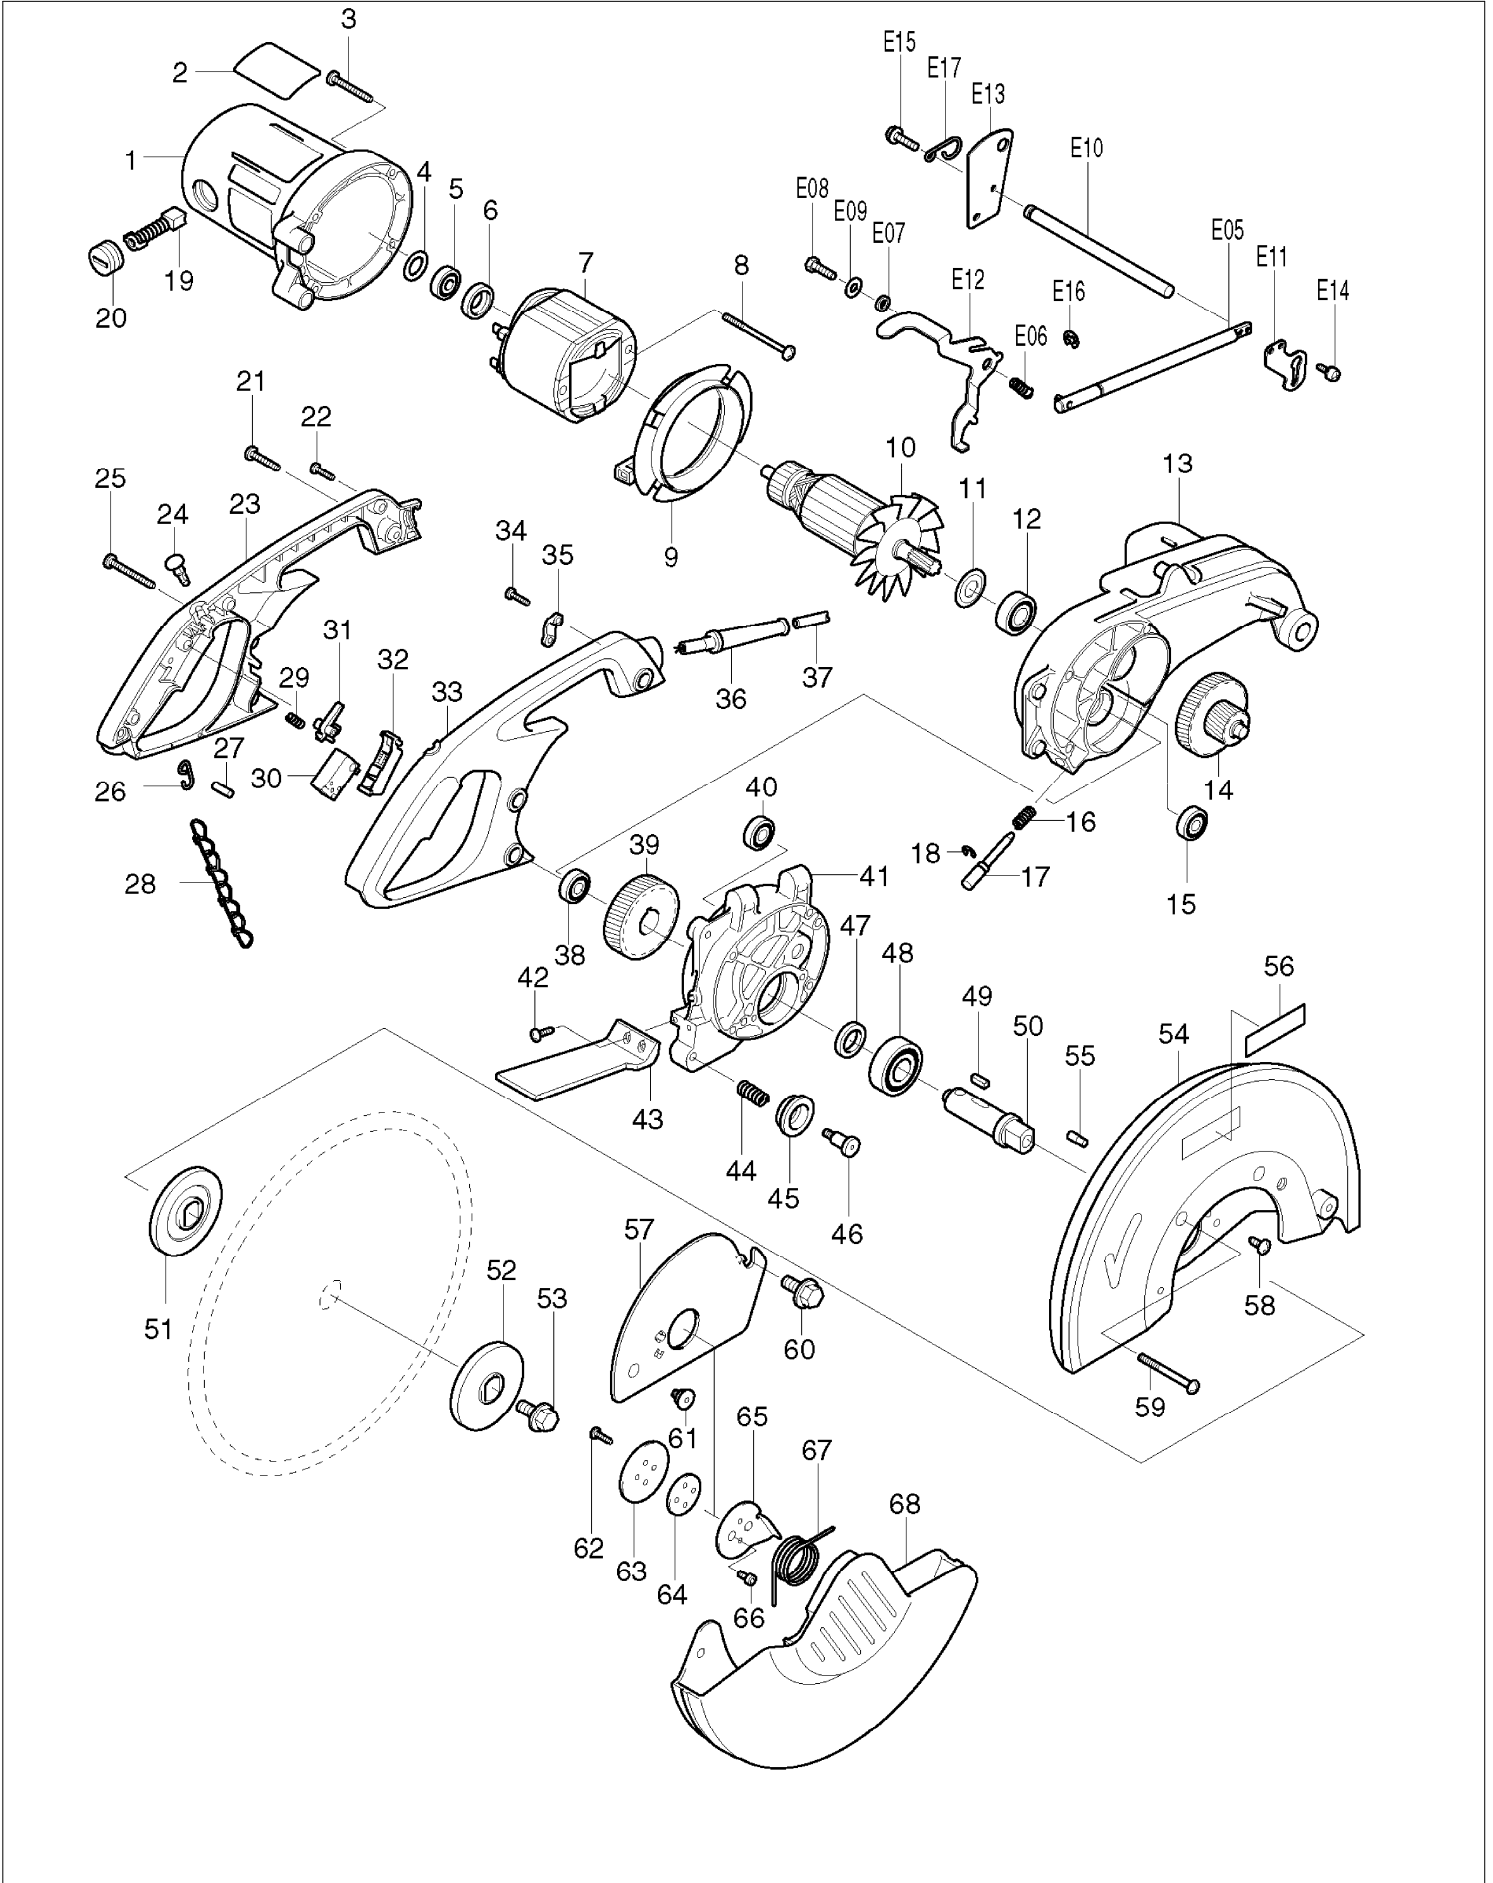

SERVICE DRAWING

MODEL NO. LC1230