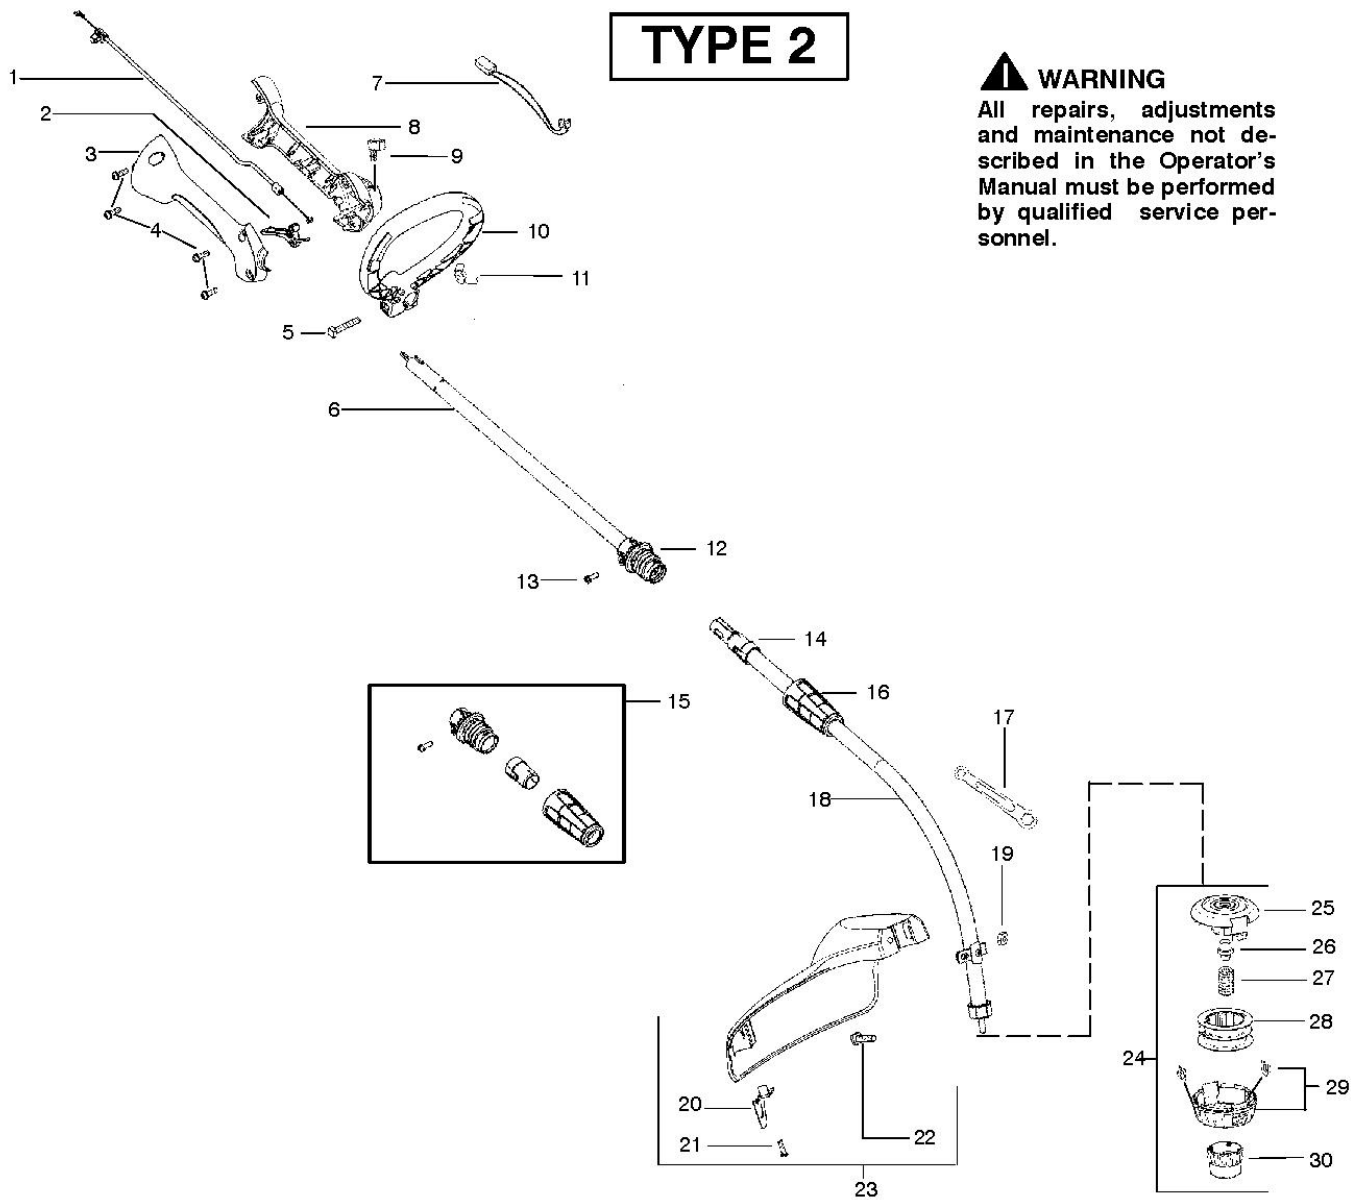

SHAFT & HANDLE

Ref	Part No.	Description	QTY	KIT
1	530 05 79-91	ASSEMBLY	1	
2	530 04 91-07	THROTTLE TRIGGER	1	
3	530 05 75-82	THROTTLE HSG. (RIGHT)	1	
4	530 01 58-80	SCREW	1	
5	530 01 58-21	SCREW	1	
6	574 35 57-01	KIT	1	
7	530 05 41-83	ASSYWIRE	1	
8	530 05 99-52	HANDLE	1	
9	530 06 95-72	SWITCH	1	
10	530 05 85-80	HANDLE ASSY	1	
11	530 01 61-52	WING NUT	1	
13	530 01 58-80	SCREW	1	
15	545 00 80-57	COUPLER	1	
17	530 05 64-01	WRENCH	1	
18	545 00 80-64	SHAFT	1	
19	530 01 51-97	NUT	1	
20	530 05 22-87	BLADE	1	
21	530 01 59-66	SCREW	1