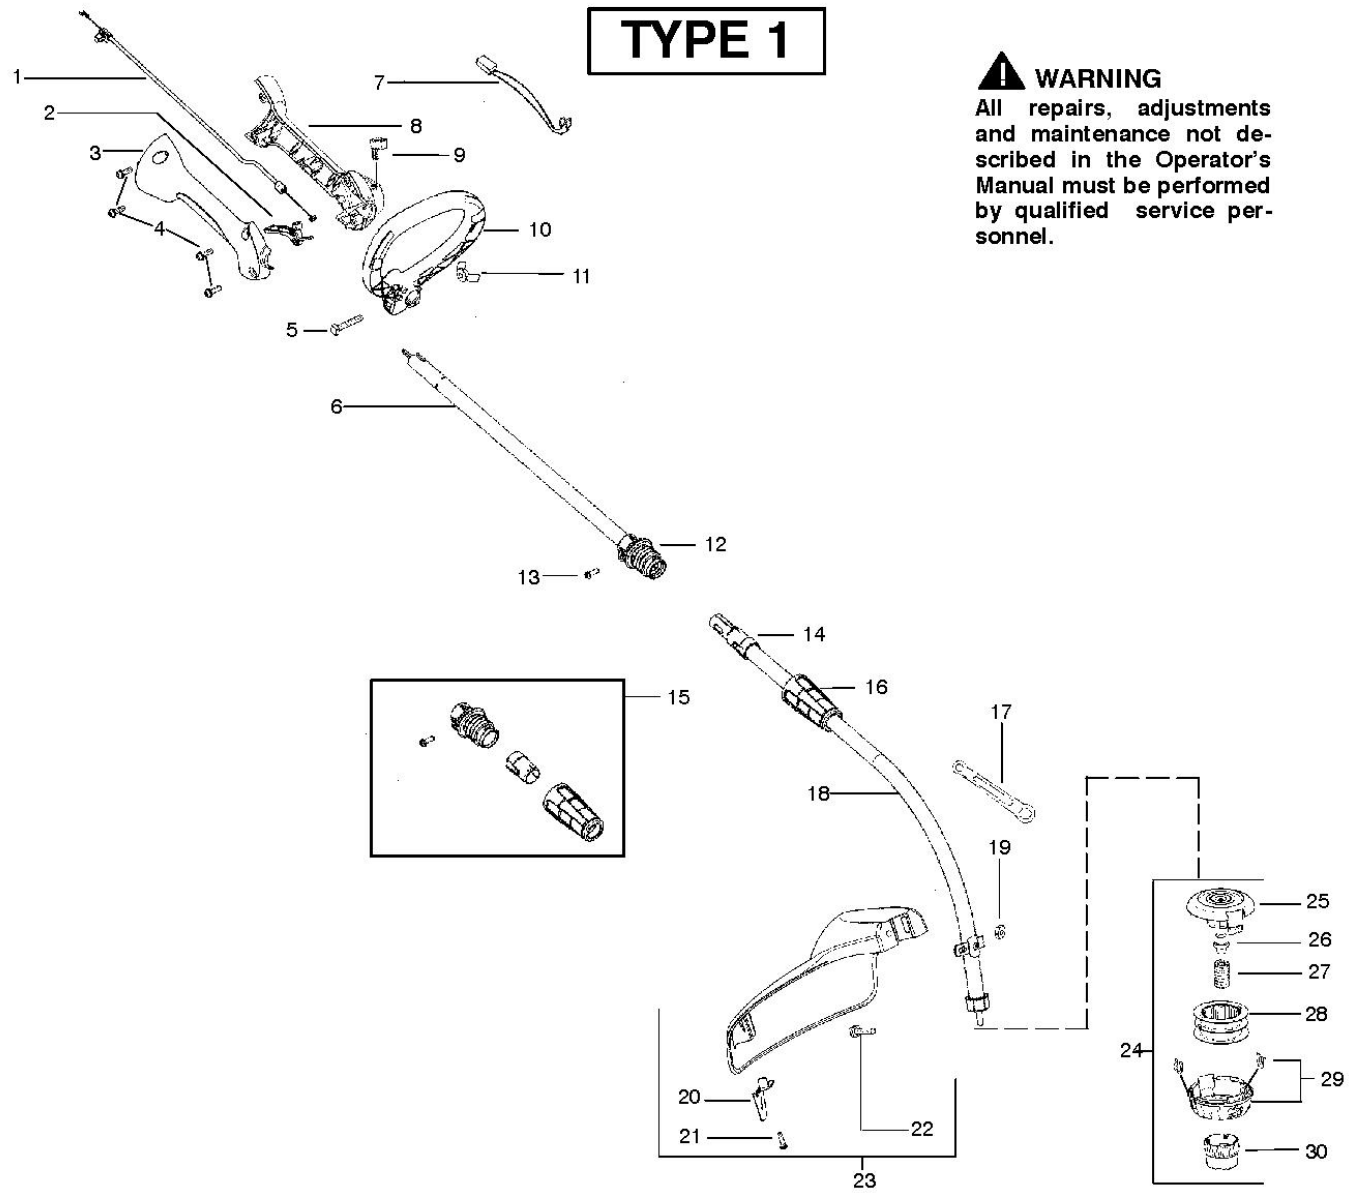

SHAFT & HANDLE

Ref	Part No.	Description	QTY	KIT
1	530 05 79-91	ASSEMBLY	1	
2	530 04 91-07	THROTTLE TRIGGER	1	
3	530 05 75-82	THROTTLE HSG. (RIGHT)	1	
4	530 01 58-80	SCREW	1	
5	530 01 58-21	SCREW	1	
6	574 35 57-01	KIT	1	
7	530 05 41-83	ASSYWIRE	1	
8	530 05 99-52	HANDLE	1	
9	530 06 95-72	SWITCH	1	
10	530 05 85-80	HANDLE ASSY	1	
11	530 01 61-52	WING NUT	1	
13	530 01 58-86	SCREW	1	
15	545 00 80-57	COUPLER	1	
17	530 05 64-01	WRENCH	1	
18	545 00 80-64	SHAFT	1	
19	530 01 51-97	NUT	1	
20	530 05 22-87	BLADE	1	
21	530 01 59-66	SCREW	1