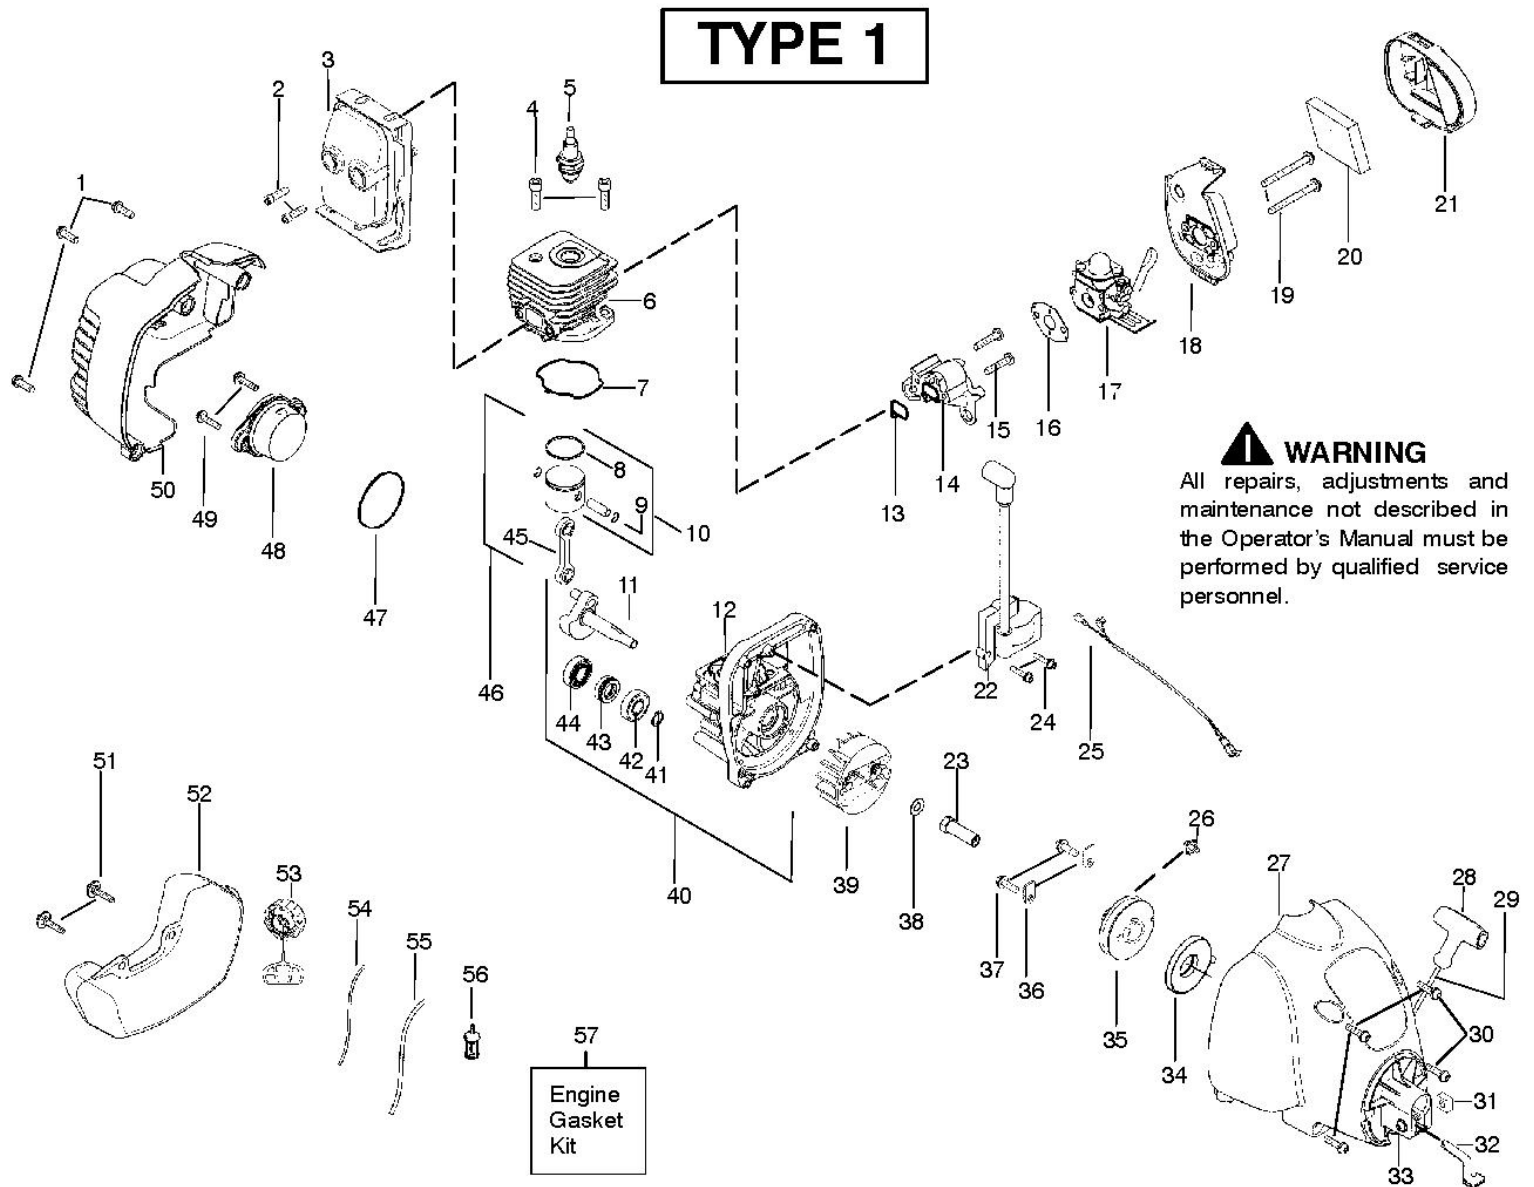

ENGINE

Ref	Part No.	Description	QTY	KIT
1	530 01 58-14	SCREW	1	
2	530 05 89-82	BOLT	1	
3	545 22 79-01	ASSY MUFFLER/SHIELD	1	
4	530 01 59-53	SCREW	1	
5	952 03 02-49	SPARK PLUG	1	
6	530 01 25-41	CYLINDER	1	
7	530 07 17-50	GASKET KIT	1	
8	530 05 51-20	PISTON RING	1	
9	530 01 51-62	CIRCLIP	1	
10	530 07 18-33	KIT	1	
11	530 05 78-29	CRANKSHAFT ASSY	1	
12	530 01 25-82	CRANKCASE	1	
13	530 07 17-50	GASKET KIT	1	
14	530 05 75-47	ADAPTER	1	
15	530 01 64-41	SCREW	1	

Ref	Part No.	Description	QTY	KIT
1	530 01 58-80	SCREW	1	
2	530 05 89-82	BOLT	1	
3	530 05 78-63	ASSY MUFFLER/SHIELD	1	
4	530 01 59-53	SCREW	1	
5	952 03 02-49	SPARK PLUG	1	
6	530 01 25-41	CYLINDER	1	
7	530 07 17-50	GASKET KIT	1	
8	530 05 51-20	PISTON RING	1	
9	530 01 51-62	CIRCLIP	1	
10	530 07 18-33	KIT	1	
11	530 05 78-29	CRANKSHAFT ASSY	1	
12	530 01 25-82	CRANKCASE	1	
13	530 07 17-50	GASKET KIT	1	
14	530 05 75-47	ADAPTER	1	
15	530 01 64-41	SCREW	1	
16	530 07 17-50	GASKET KIT	1	
	530 07 18-22	KIT	1	
	545 08 18-07	CARBURETTOR	1	