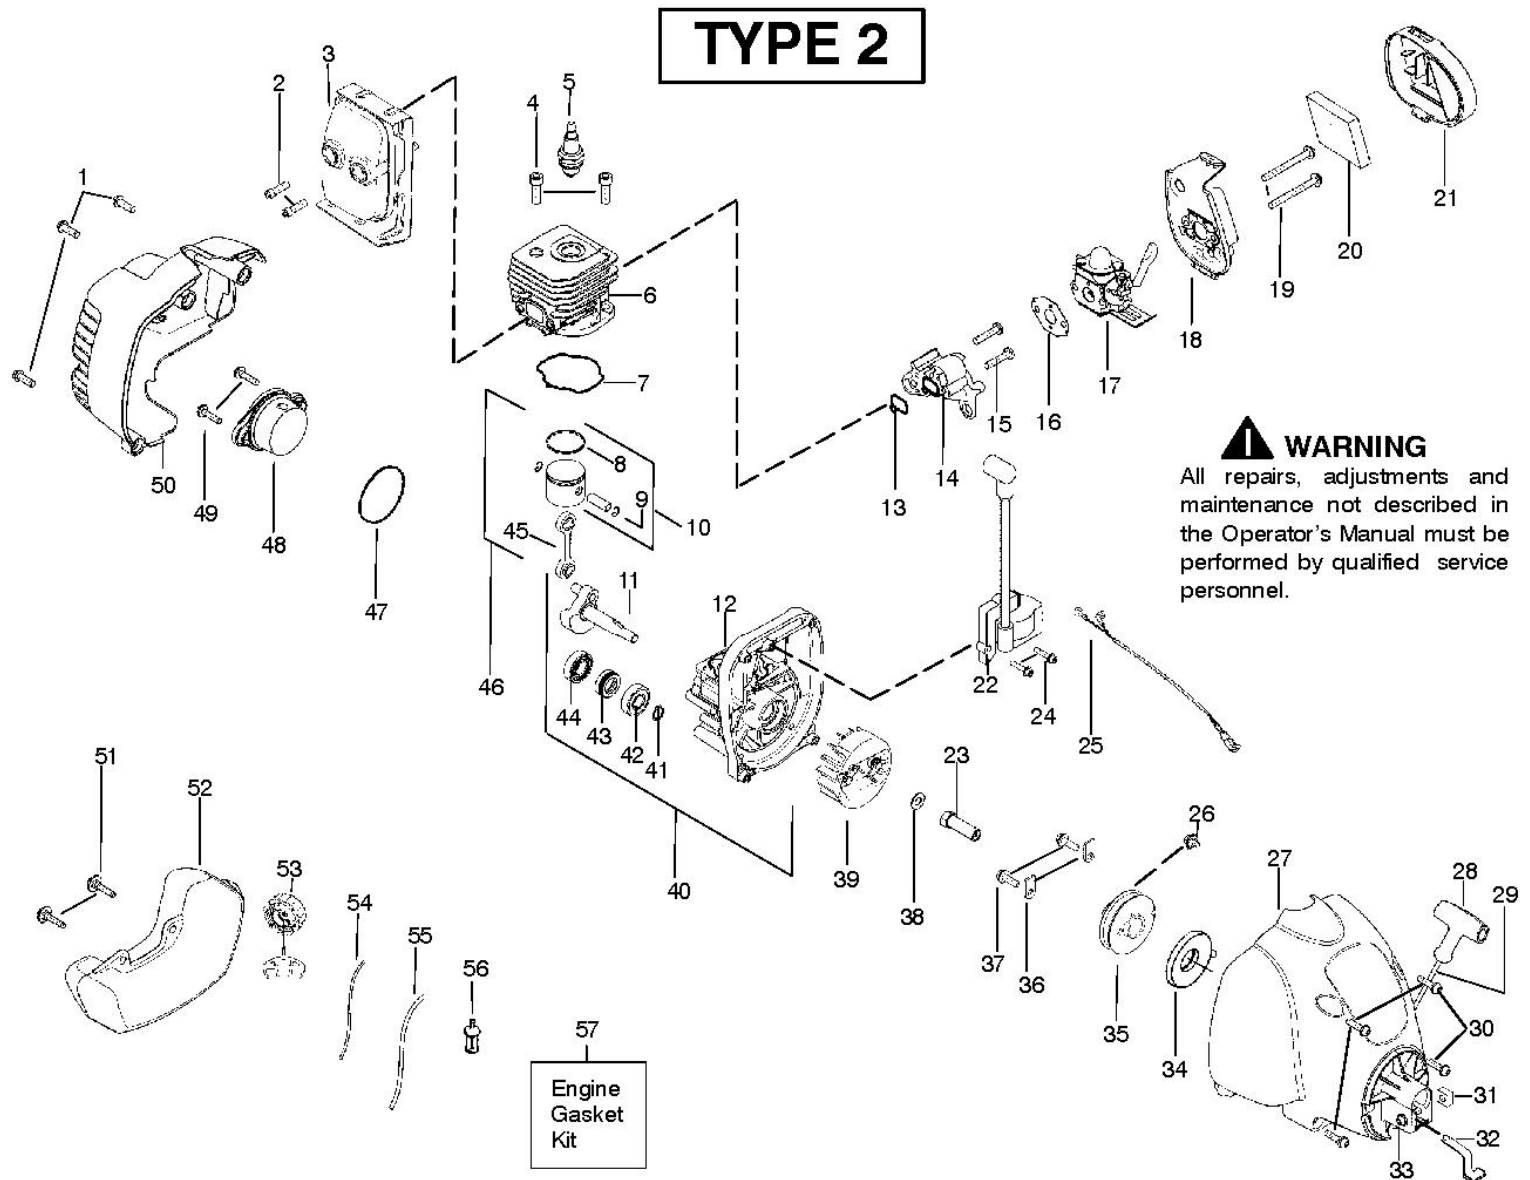

ENGINE

Ref	Part No.	Description	QTY	KIT
1	530 01 58-14	SCREW	1	
2	530 05 89-82	BOLT	1	
3	545 22 79-01	ASSY MUFFLER/SHIELD	1	
4	530 01 59-53	SCREW	1	
5	952 03 02-49	SPARK PLUG	1	
6	530 01 25-41	CYLINDER	1	
7	530 07 17-50	GASKET KIT	1	
8	530 05 51-20	PISTON RING	1	
9	530 01 51-62	CIRCLIP	1	
10	530 07 18-33	KIT	1	
11	530 05 78-29	CRANKSHAFT ASSY	1	
12	530 01 25-82	CRANKCASE	1	
13	530 07 17-50	GASKET KIT	1	
14	530 05 75-47	ADAPTER	1	
15	530 01 64-41	SCREW	1	

Ref	Part No.	Description	QTY	KIT
1	530 01 58-80	SCREW	1	
2	530 05 89-82	BOLT	1	
3	530 05 78-63	ASSY MUFFLER/SHIELD	1	
4	530 01 59-53	SCREW	1	
5	952 03 02-49	SPARK PLUG	1	
6	530 01 25-41	CYLINDER	1	
7	530 07 17-50	GASKET KIT	1	
8	530 05 51-20	PISTON RING	1	
9	530 01 51-62	CIRCLIP	1	
10	530 07 18-33	KIT	1	
11	530 05 78-29	CRANKSHAFT ASSY	1	
12	530 01 25-82	CRANKCASE	1	
13	530 07 17-50	GASKET KIT	1	
14	530 05 75-47	ADAPTER	1	
15	530 01 64-41	SCREW	1	
16	530 07 17-50	GASKET KIT	1	
	530 07 18-22	KIT	1	
	545 08 18-07	CARBURETTOR	1	