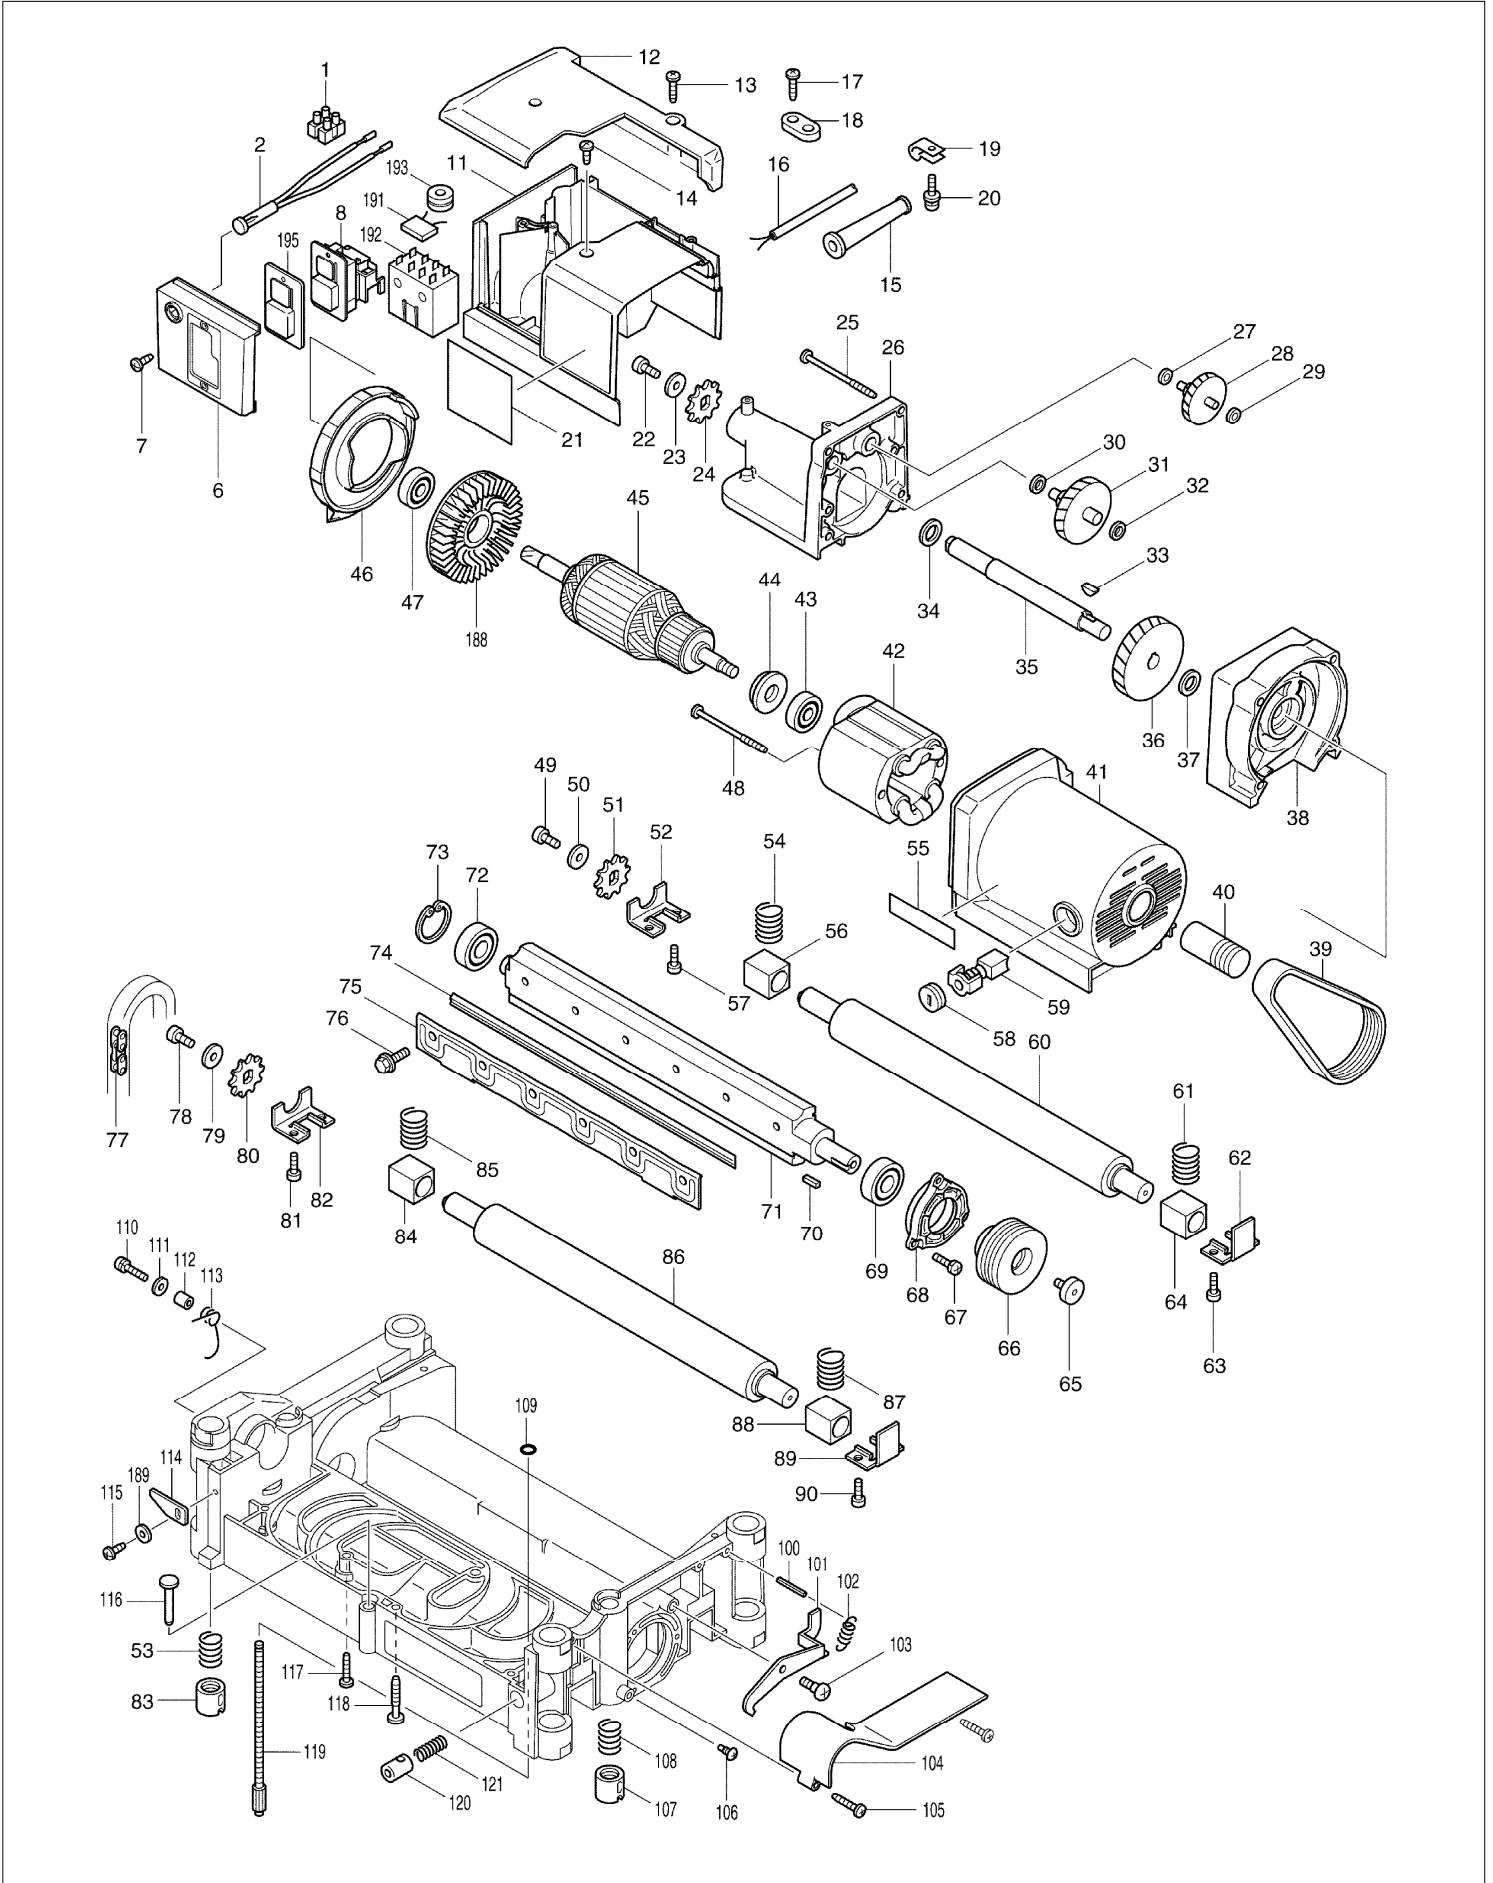

SPARE PARTS LIST

MODEL NO. 2012NB

ITEM	PART NO.	DESCRIPTION	QTY	NOTE
188	240003-4	FAN 80	1	
189	941051-3	FLAT WASHER 4	1	
191	645200-1	NOISE SUPPRESSOR	1	
192	*****	*****	***	*****
193	*****	*****	***	*****
194	282017-7	CHAIN	1	
195	414301-4	DUST COVER	1	
A01	762014-4	MAGNETIC HOLDER	2	
A02	782203-5	SOCKET WRENCH 9	1	
A03	783208-8	HEX. WRENCH 2.5	1	
A04	824002-0	PLASTIC CASE	1	
A05	122696-8	HOOD ASS'Y	1	
A06	*****	*****	***	*****

SERVICE DRAWING

MODEL NO. 2012NB