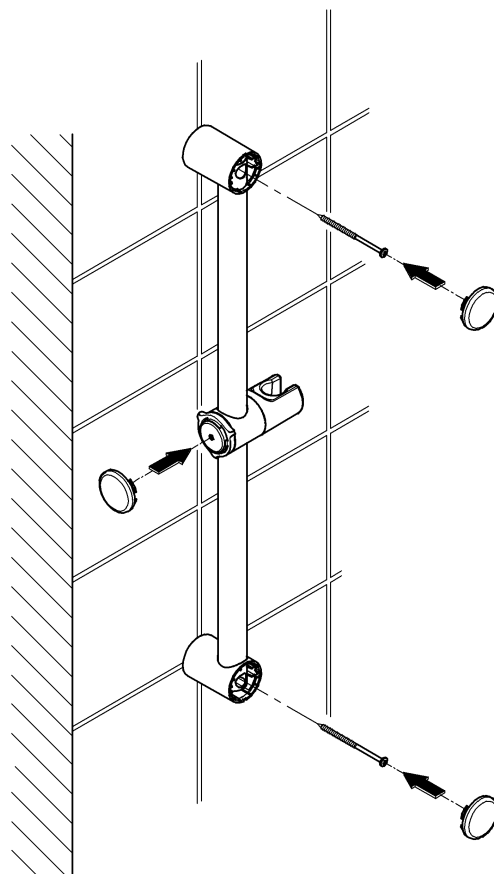

1.

2.

3.

DESIGN +  
ENGINEERING  
**GROHE GERMANY**

97.170.231/ÄM 232009/07.14

www.grohe.com

*Pure Freude an Wasser*

48 166