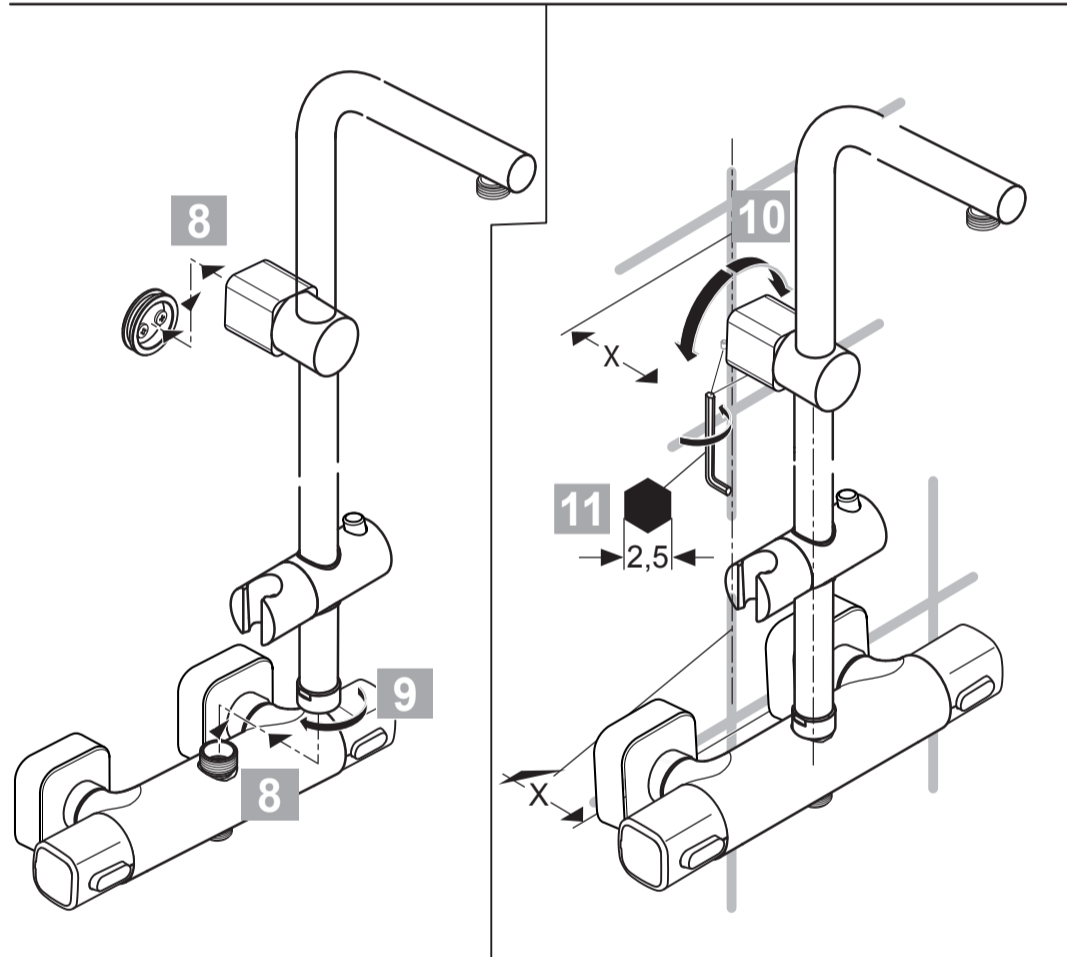

IDEALRAIN CUBE A 6247 ..

0215 / A 866 823
Made in Germany

	P bar				Q (3 bar)
		0,5	1		l/min
	T °C				
					8 11