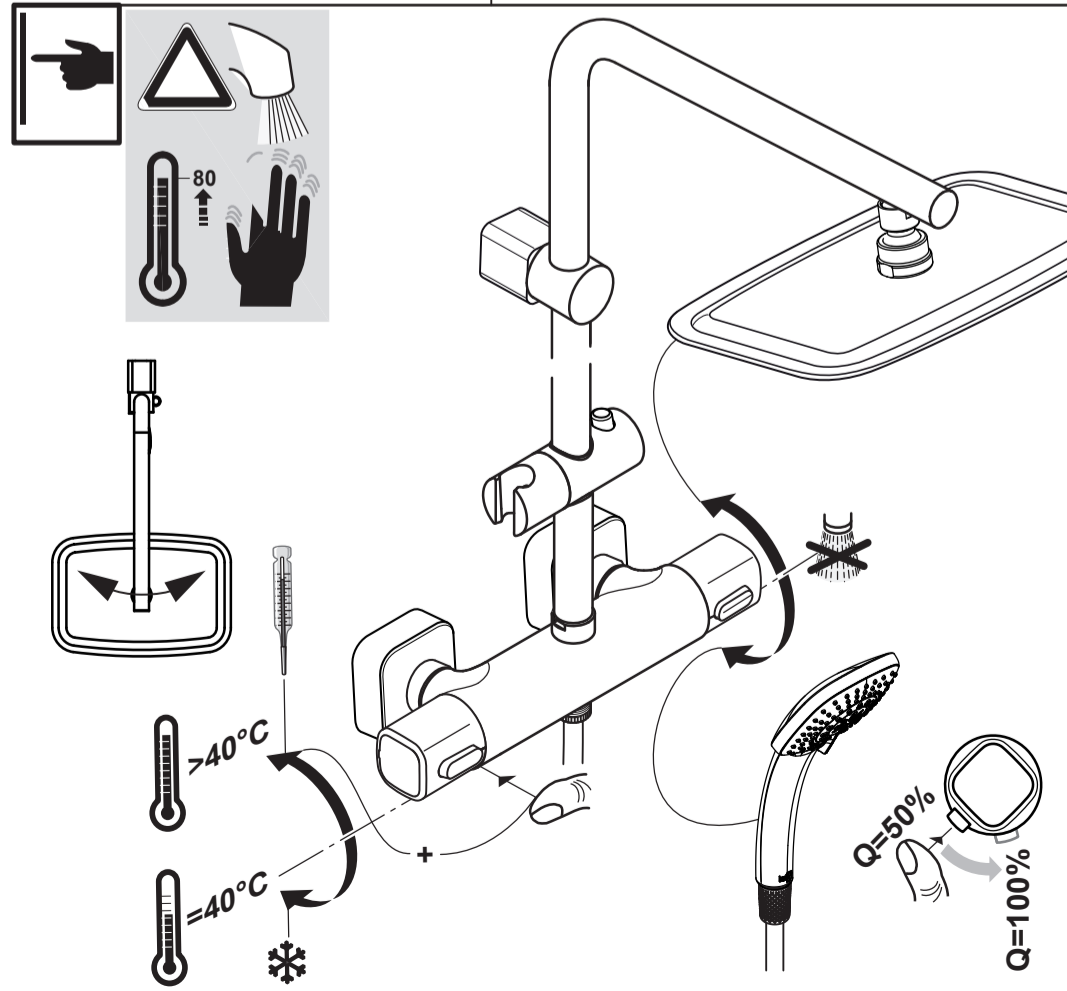

IDEALRAIN CUBE A 6247 ..

0215 / A 866 823
Made in Germany

	P bar				Q (3 bar)
		0,5	1		l/min
	T °C				
					8 11