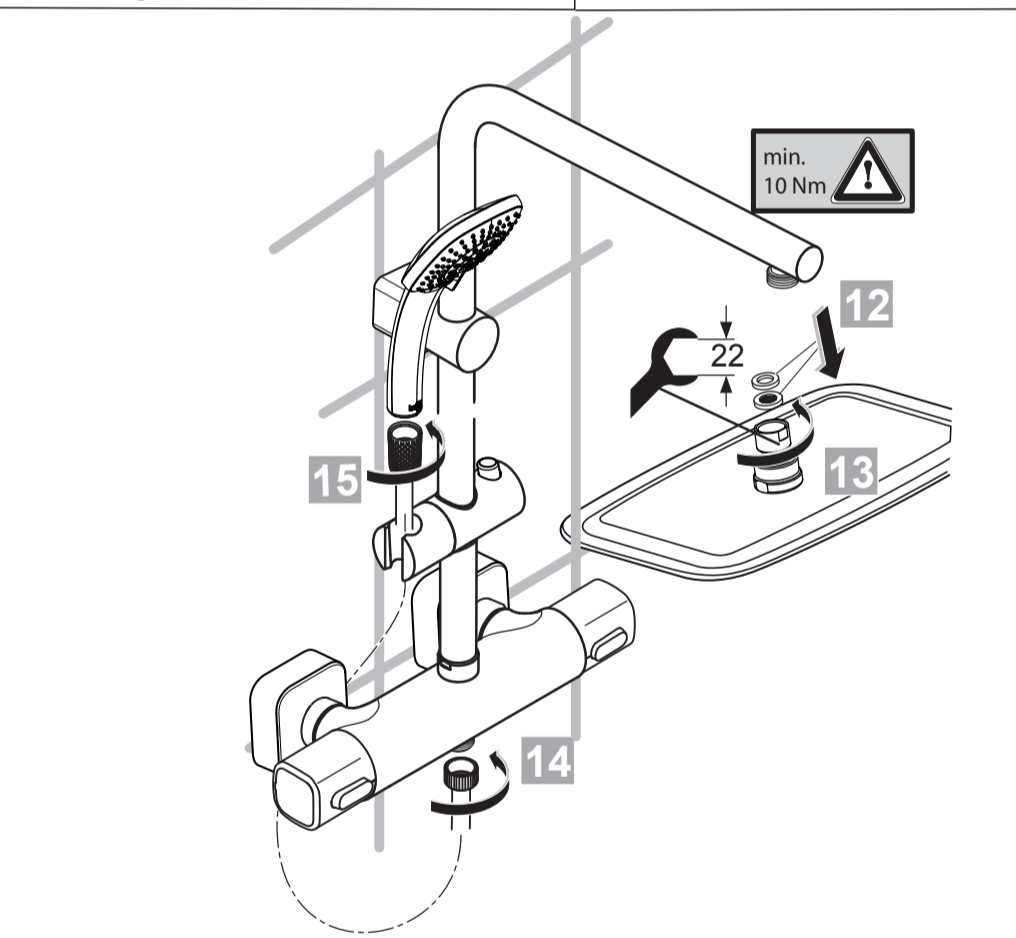

IDEALRAIN CUBE A 6247 ..

0215 / A 866 823
Made in Germany

	P bar				Q (3 bar)
		0,5	1		l/min
	T °C				
					8 11