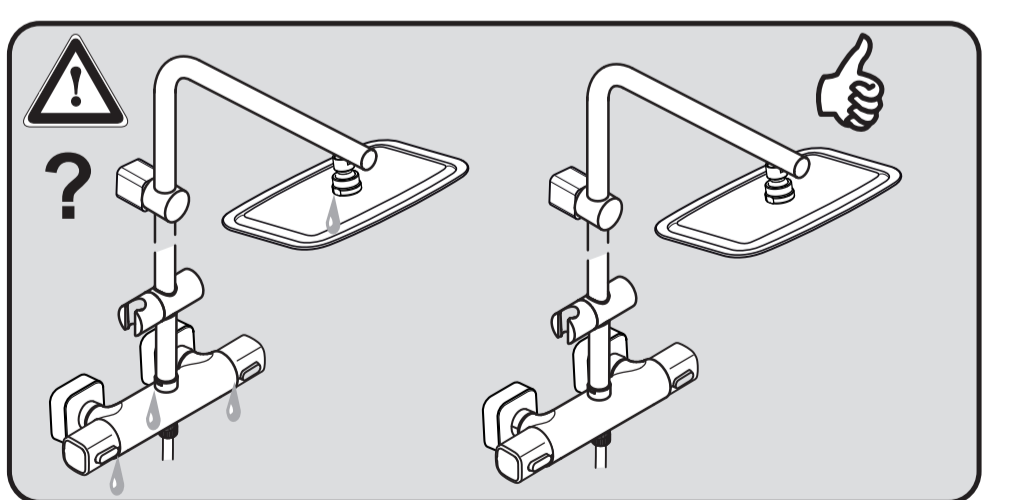

IDEALRAIN CUBE A 6247 ..

0215 / A 866 823
Made in Germany

	P bar				Q (3 bar)
		0,5	1		l/min
	T °C				
					8 11