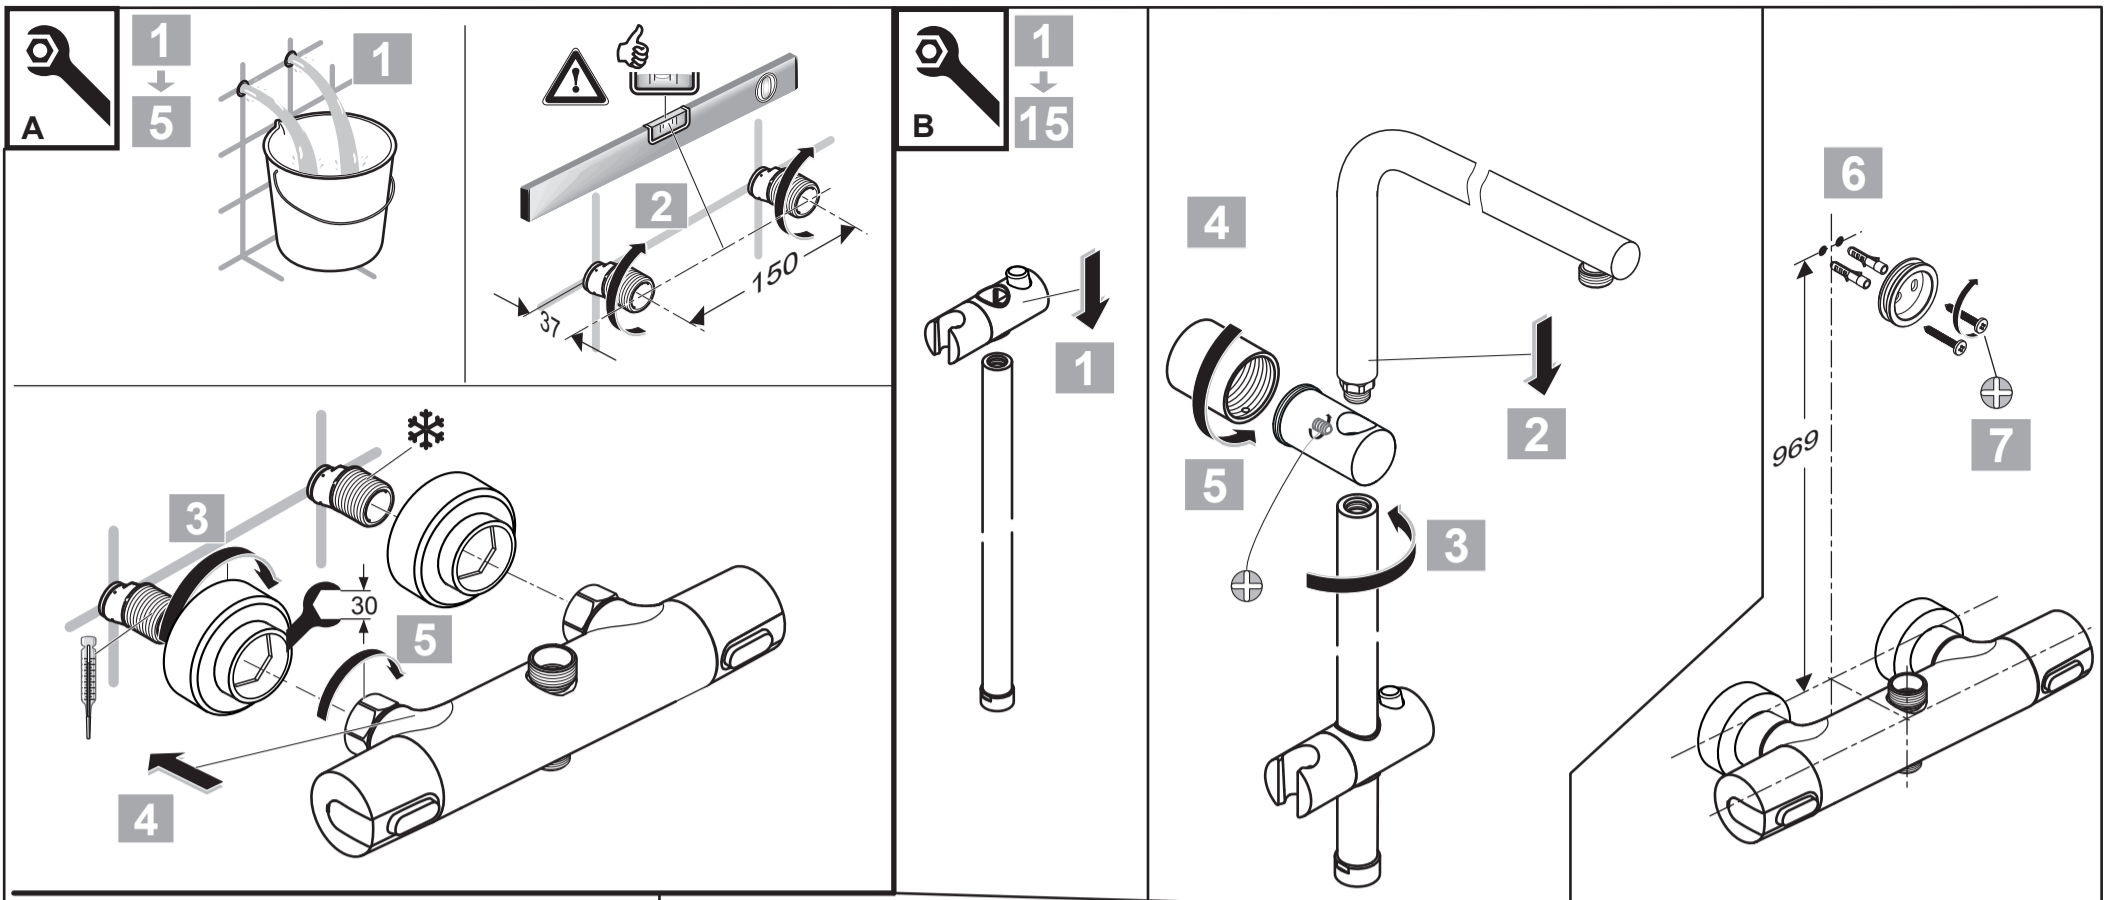

IDEALRAIN
A 6246 ..

0215 / A 866 821
Made in Germany

	P bar	0,5	MAX. 10	5		Q (3 bar)
	T °C		MAX. 80	65		l/min
				55		
						8
						11