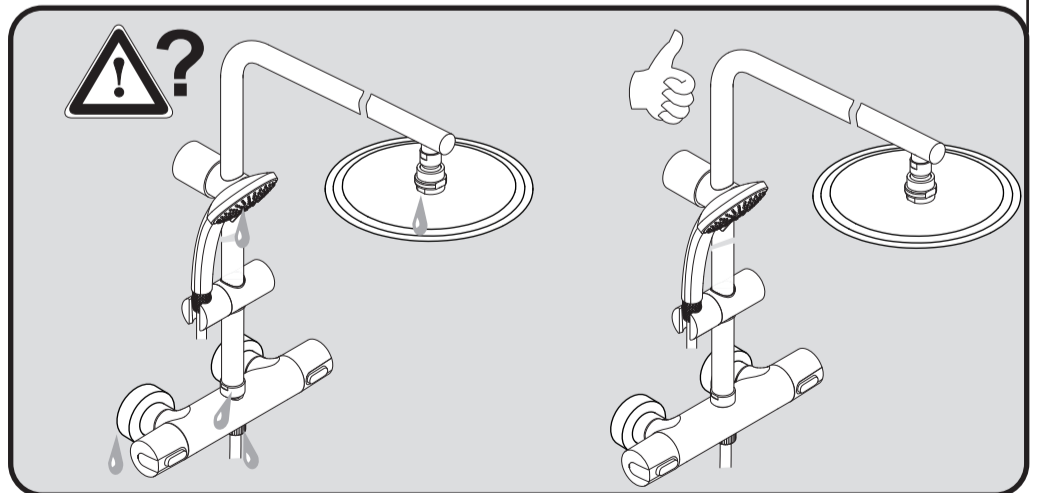

IDEALRAIN
A 6246 ..

0215 / A 866 821
Made in Germany

	P bar	0,5	MAX. 10	5		Q (3 bar)
	T °C		MAX. 80	65		l/min
				55		
						8
						11