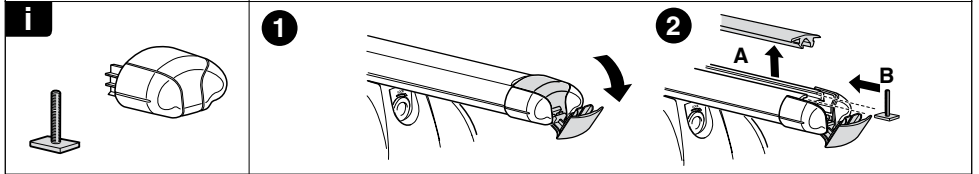

WW ▶ Thule Sweden AB, Box 69, 330 33 Hillerstorp, SWEDEN

NA ▶ Thule Inc., 42 Silvermine Road, Seymour, Connecticut 06483, USA

info@thule.com

customer.service@thule.com

www.thule.com