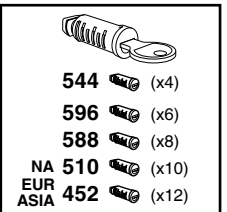

WW ▶ Thule Sweden AB, Box 69, 330 33 Hillerstorp, SWEDEN

NA ▶ Thule Inc., 42 Silvermine Road, Seymour, Connecticut 06483, USA

@ info@thule.com
customer.service@thule.com

www.thule.com