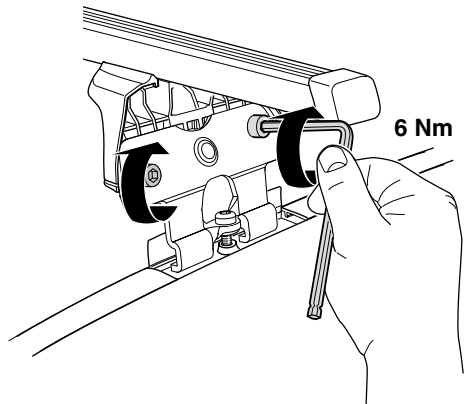

3

**BMW
RENAULT**

**CADILLAC
SAAB**

x1

x1

A

B

C

D