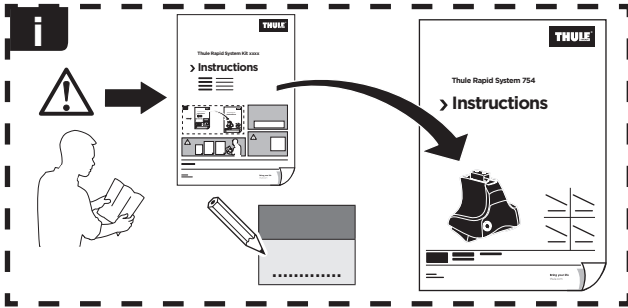

Thule Rapid System Kit 1748

> Instructions

AUDI A3, 4-dr Sedan, 13- / *14-

*North America

ISO 11154-E

141748
C.20140228
519-1748-02

Bring your life
thule.com

07 x2