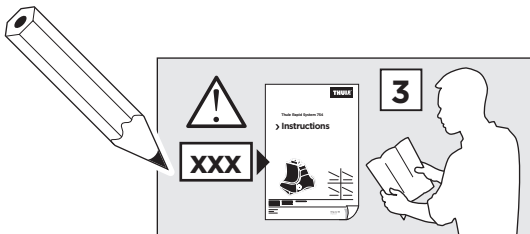

2

MITSUBISHI Mirage, 5-dr Hatchback, 12-
MITSUBISHI Space Star, 5-dr Hatchback, 12-