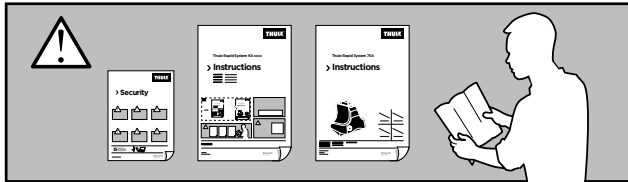

Thule Rapid System Kit 1691

> Instructions

HONDA CR-V, 5-dr SUV, 12- (Without railing)

ISO 11154-E

141691

C.20121113
519-1691-01

Bring your life
thule.com

265 x4