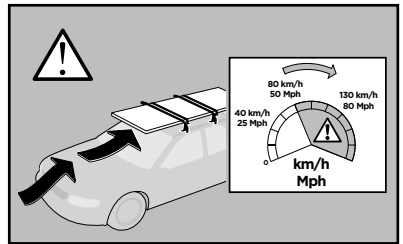

Thule Rapid System Kit 1691

> Instructions

HONDA CR-V, 5-dr SUV, 12- (Without railing)

ISO 11154-E

141691

C.20121113
519-1691-01

Bring your life
thule.com

265 x4

319 x2

x1

1170 x2

x1

1

| | X (scale) | X (mm) | X (inch) |
|--|-----------|-------------|-----------|
| HONDA CR-V, 5-dr SUV, 12- (Without railing) | 44 | 1091 | 43 |

| | Y (scale) | Y (mm) | Y (inch) |
|--|-----------|-------------|-------------------------------------|
| HONDA CR-V, 5-dr SUV, 12- (Without railing) | 40 | 1051 | 41 ³/₈ |