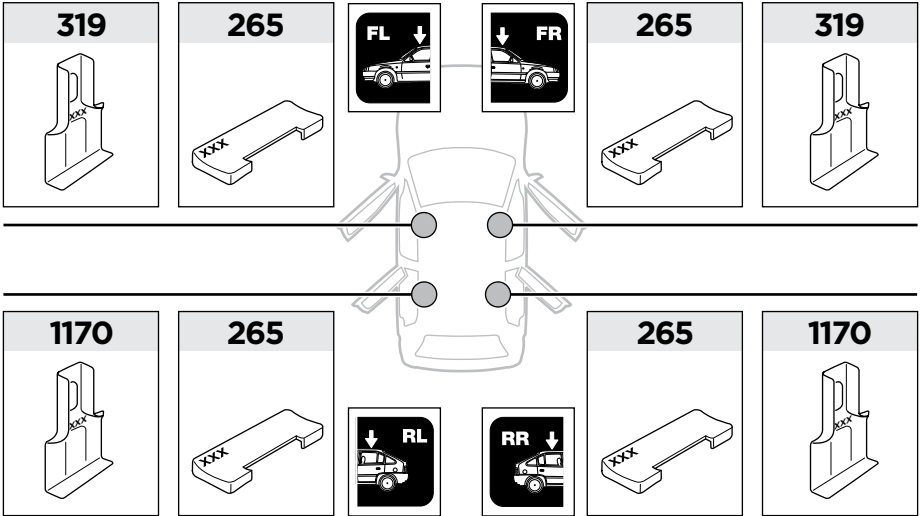

Thule Rapid System Kit 1691

> Instructions

HONDA CR-V, 5-dr SUV, 12- (Without railing)

ISO 11154-E

141691

C.20121113
519-1691-01

Bring your life
thule.com

265 x4

319 x2

x1

1170 x2

x1

1

| | X (scale) | X (mm) | X (inch) |
|--|-----------|-------------|-----------|
| HONDA CR-V, 5-dr SUV, 12- (Without railing) | 44 | 1091 | 43 |

| | Y (scale) | Y (mm) | Y (inch) |
|--|-----------|-------------|-------------------------------------|
| HONDA CR-V, 5-dr SUV, 12- (Without railing) | 40 | 1051 | 41 ³/₈ |

2

HONDA CR-V, 5-dr SUV, 12- (Without railing)

3

| | W (mm) | Z (mm) | W (inch) | Z (inch) |
|--|------------|------------|-------------------------------------|-------------------------------------|
| HONDA CR-V, 5-dr SUV, 12- (Without railing) | 400 | 700 | 15 ³/₄ | 27 ¹/₂ |