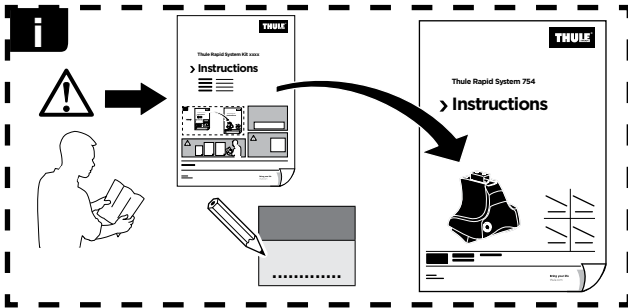

Thule Rapid System Kit 1691

> Instructions

HONDA CR-V, 5-dr SUV, 12- (Without railing)

ISO 11154-E

141691

C.20121113
519-1691-01

Bring your life
thule.com

265 x4