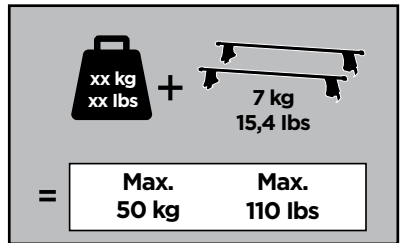

Thule Rapid System Kit 1691

> Instructions

HONDA CR-V, 5-dr SUV, 12- (Without railing)

ISO 11154-E

141691

C.20121113
519-1691-01

Bring your life
thule.com

265 x4

319 x2

x1

1170 x2

x1

1

| | X (scale) | X (mm) | X (inch) |
|--|-----------|-------------|-----------|
| HONDA CR-V, 5-dr SUV, 12- (Without railing) | 44 | 1091 | 43 |

| | Y (scale) | Y (mm) | Y (inch) |
|--|-----------|-------------|-------------------------------------|
| HONDA CR-V, 5-dr SUV, 12- (Without railing) | 40 | 1051 | 41 ³/₈ |