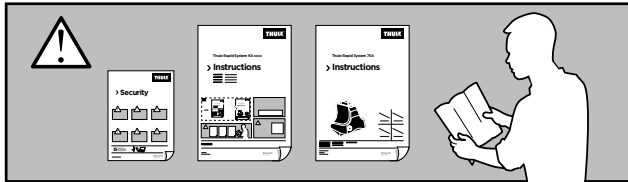

Thule Rapid System Kit 1659

> Instructions

KIA Rio, 5-dr Hatchback, 11-

ISO 11154-E

141659

C.20120625
519-1659-01

Bring your life
thule.com

52 x2