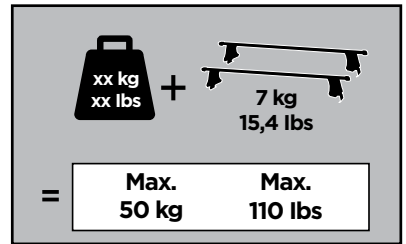

Thule Rapid System Kit 1659

> Instructions

KIA Rio, 5-dr Hatchback, 11-

ISO 11154-E

141659

C.20120625
519-1659-01

Bring your life
thule.com

52 x2

333 x1

334 x1

1188 x2

1189 x2

x1

x1

1

	X (scale)	X (mm)	X (inch)
KIA Rio , 5-dr Hatchback, 11-	37	1021	40 1/4

	Y (scale)	Y (mm)	Y (inch)
KIA Rio , 5-dr Hatchback, 11-	26,5	916	36 1/8

2

KIA Rio, 5-dr Hatchback, 11-

3

	W (mm)	Z (mm)	W (inch)	Z (inch)
KIA Rio, 5-dr Hatchback, 11-	270	670	10 ⁵/₈	26 ³/₈