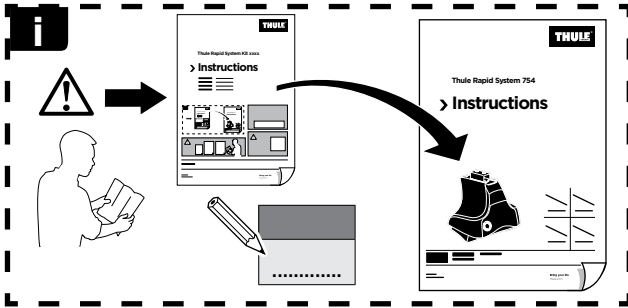

Thule Rapid System Kit 1659

> Instructions

KIA Rio, 5-dr Hatchback, 11-

ISO 11154-E

141659

C.20120625
519-1659-01

Bring your life
thule.com

52 x2

333 x1

334 x1

1188 x2

1189 x2

x1

x1

1

	X (scale)	X (mm)	X (inch)
KIA Rio , 5-dr Hatchback, 11-	37	1021	40 1/4