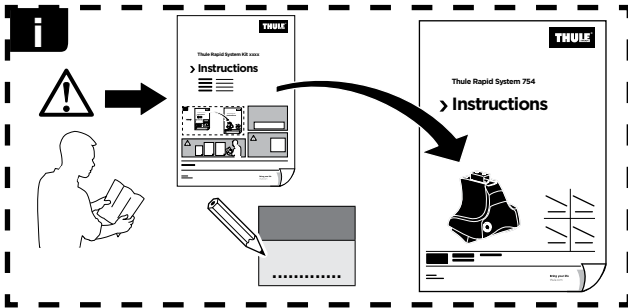

Thule Rapid System Kit 1621

> Instructions

VOLKSWAGEN Tiguan, 5-dr SUV, 07- (With Normal roof)

ISO 11154-E

141621

C.20120410
519-1621-01

Bring your life

thule.com