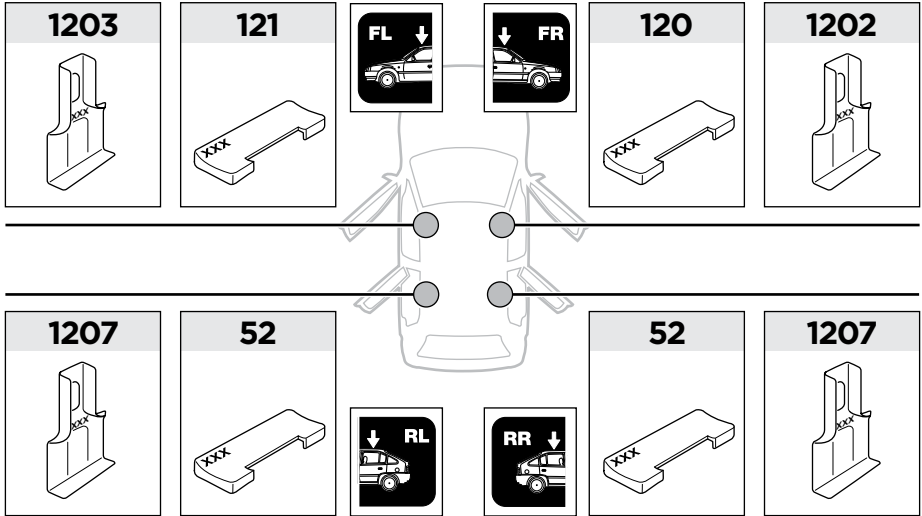

1

	X (scale)	X (mm)	X (inch)
VOLKSWAGEN Tiguan , 5-dr SUV, 07- (With Normal roof)	43	1081	42 1/2

	Y (scale)	Y (mm)	Y (inch)
VOLKSWAGEN Tiguan , 5-dr SUV, 07- (With Normal roof)	37	1021	40 1/4

2

VOLKSWAGEN Tiguan, 5-dr SUV, 07- (With Normal roof)

3

	W (mm)	Z (mm)	W (inch)	Z (inch)
VOLKSWAGEN Tiguan , 5-dr SUV, 07- (With Normal roof)	315	700	12 ³/₈	27 ¹/₂