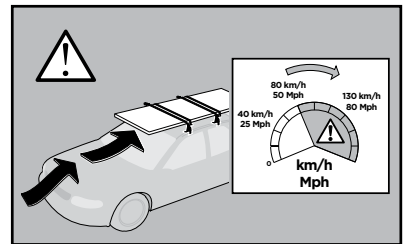

Thule Rapid System Kit 1621

> Instructions

VOLKSWAGEN Tiguan, 5-dr SUV, 07- (With Normal roof)

ISO 11154-E

141621

C.20120410
519-1621-01

Bring your life

thule.com