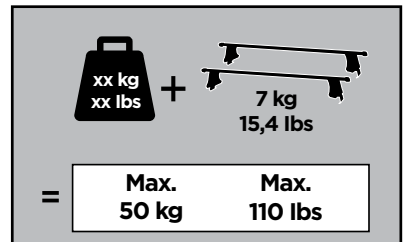

Thule Rapid System Kit 1621

> Instructions

VOLKSWAGEN Tiguan, 5-dr SUV, 07- (With Normal roof)

ISO 11154-E

141621

C.20120410
519-1621-01

Bring your life

thule.com

52 x2

120 x1

121 x1

1202 x1

1203 x1

1207 x2

x1

x1

1

	X (scale)	X (mm)	X (inch)
VOLKSWAGEN Tiguan , 5-dr SUV, 07- (With Normal roof)	43	1081	42 1/2

	Y (scale)	Y (mm)	Y (inch)
VOLKSWAGEN Tiguan , 5-dr SUV, 07- (With Normal roof)	37	1021	40 1/4

2

VOLKSWAGEN Tiguan, 5-dr SUV, 07- (With Normal roof)

3

	W (mm)	Z (mm)	W (inch)	Z (inch)
VOLKSWAGEN Tiguan , 5-dr SUV, 07- (With Normal roof)	315	700	12 ³/₈	27 ¹/₂