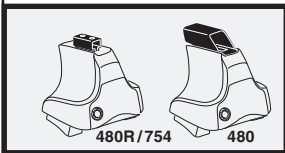

X inch

X mm

39 1/4"

996 mm

1

2

HONDA CR-V, 5-dr SUV, 97-01

Y inch

Y mm

38 3/8"

976 mm

4

HONDA CR-V, 5-dr SUV, 97-01

5

	X mm	Y mm	X inch	Y inch
HONDA CR-V, 5-dr SUV, 97-01	350 mm	700 mm	13 ³ / ₄ "	27 ¹ / ₂ "

GB/US Tighten alternately