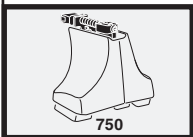

X inch

X mm

39 1/4"

996 mm

1

2

HONDA CR-V, 5-dr SUV, 97-01

Y inch

Y mm

38 3/8"

976 mm

4

HONDA CR-V, 5-dr SUV, 97-01

5

	X mm	Y mm	X inch	Y inch
HONDA CR-V, 5-dr SUV, 97-01	350 mm	700 mm	13 ³ / ₄ "	27 ¹ / ₂ "

GB/US Tighten alternately