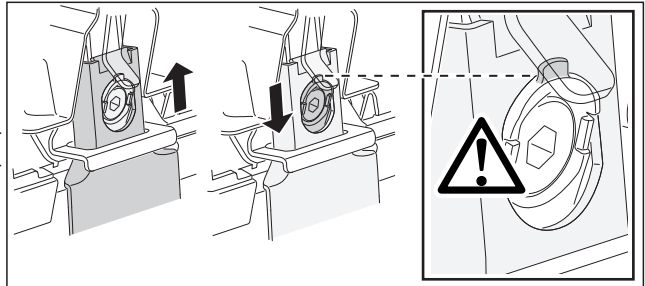

Y mm

38 3/8"

976 mm

4

HONDA CR-V, 5-dr SUV, 97-01

5

	X mm	Y mm	X inch	Y inch
HONDA CR-V, 5-dr SUV, 97-01	350 mm	700 mm	13 ³ / ₄ "	27 ¹ / ₂ "

GB/US Tighten alternately