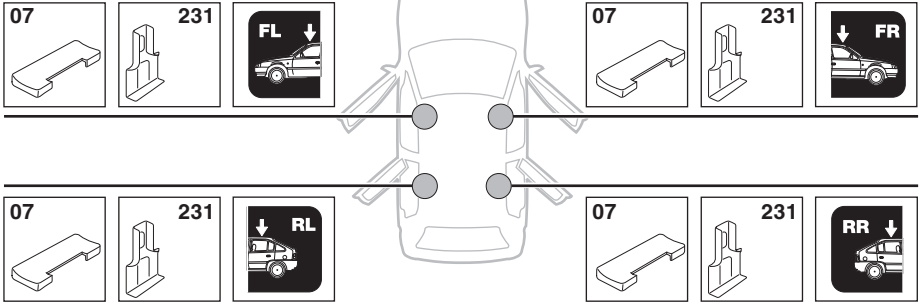

X inch

X mm

39 1/4"

996 mm

1

2

HONDA CR-V, 5-dr SUV, 97-01

Y inch

Y mm

38 3/8"

976 mm

4

HONDA CR-V, 5-dr SUV, 97-01

5

	X mm	Y mm	X inch	Y inch
HONDA CR-V, 5-dr SUV, 97-01	350 mm	700 mm	13 ³ / ₄ "	27 ¹ / ₂ "

GB/US Tighten alternately