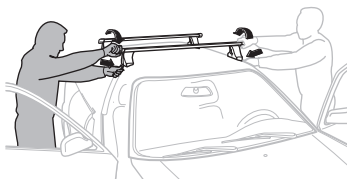

Y mm

38 3/8"

976 mm

4

HONDA CR-V, 5-dr SUV, 97-01

5

	X mm	Y mm	X inch	Y inch
HONDA CR-V, 5-dr SUV, 97-01	350 mm	700 mm	13 ³ / ₄ "	27 ¹ / ₂ "

GB/US Tighten alternately