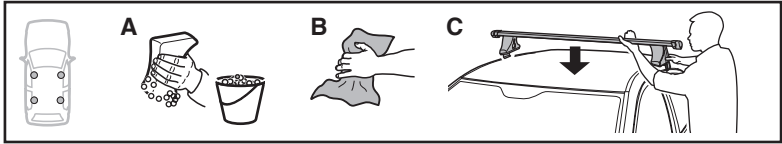

Y mm

38 3/8"

976 mm

4

HONDA CR-V, 5-dr SUV, 97-01

5

	X mm	Y mm	X inch	Y inch
HONDA CR-V, 5-dr SUV, 97-01	350 mm	700 mm	13 ³ / ₄ "	27 ¹ / ₂ "

GB/US Tighten alternately