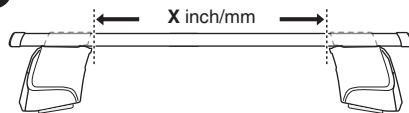

HONDA CR-V, 5-dr SUV, 97-01

Y

32,5

480R

480

1

2

HONDA CR-V, 5-dr SUV, 97-01

X inch

X mm

39 1/4"

996 mm

1

2

HONDA CR-V, 5-dr SUV, 97-01

Y inch

Y mm

38 3/8"

976 mm

4

HONDA CR-V, 5-dr SUV, 97-01

5

	X mm	Y mm	X inch	Y inch
HONDA CR-V, 5-dr SUV, 97-01	350 mm	700 mm	13 ³ / ₄ "	27 ¹ / ₂ "

GB/US Tighten alternately