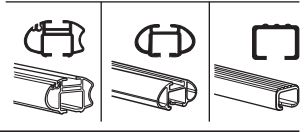

Kit 1102

HONDA CR-V, 5-dr SUV, 97-01

480R
754