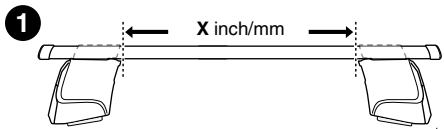

16 x 4

x 1

Kit

	X
NISSAN Bluebird, 4-dr Sedan, 96-01	26
INFINITI G20, 4-dr Sedan, *99-02	26,5
NISSAN Primera (P11), 4-dr Sedan, 97-01	26,5
NISSAN Primera (P11), 5-dr Hatchback, 97-01	26,5
NISSAN Sentra, 4-dr Sedan, *00-06	21
NISSAN Sunny, 4-dr Sedan, 99-07	21

	X inch	X mm
NISSAN Bluebird, 4-dr Sedan, 96-01	35 7/8"	911 mm
INFINITI G20, 4-dr Sedan, *99-02	36 1/8"	916 mm
NISSAN Primera (P11), 4-dr Sedan, 97-01	36 1/8"	916 mm
NISSAN Primera (P11), 5-dr Hatchback, 97-01	36 1/8"	916 mm
NISSAN Sentra, 4-dr Sedan, *00-06	33 7/8"	861 mm
NISSAN Sunny, 4-dr Sedan, 99-07	33 7/8"	861 mm

	Y inch	Y mm
NISSAN Bluebird, 4-dr Sedan, 96-01	35 1/8"	891 mm
INFINITI G20, 4-dr Sedan, *99-02	34 7/8"	886 mm
NISSAN Primera (P11), 4-dr Sedan, 97-01	34 7/8"	886 mm
NISSAN Primera (P11), 5-dr Hatchback, 97-01	34 7/8"	886 mm
NISSAN Sentra, 4-dr Sedan, *00-06	32 3/8"	821 mm
NISSAN Sunny, 4-dr Sedan, 99-07	32 3/8"	821 mm