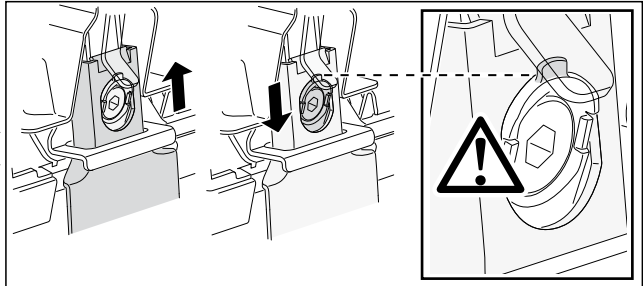

4

NISSAN Bluebird, 4-dr Sedan, 96-01
INFINITI G20, 4-dr Sedan, *99-02
NISSAN Primera (P11), 4-dr Sedan, 97-01
NISSAN Primera (P11), 5-dr Hatchback, 97-01
NISSAN Sentra, 4-dr Sedan, *00-06
NISSAN Sunny, 4-dr Sedan, 99-07