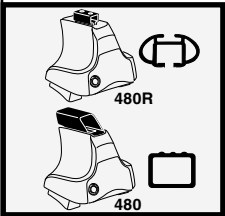

	X inch	X mm
NISSAN Bluebird, 4-dr Sedan, 96-01	35 7/8"	911 mm
INFINITI G20, 4-dr Sedan, *99-02	36 1/8"	916 mm
NISSAN Primera (P11), 4-dr Sedan, 97-01	36 1/8"	916 mm
NISSAN Primera (P11), 5-dr Hatchback, 97-01	36 1/8"	916 mm
NISSAN Sentra, 4-dr Sedan, *00-06	33 7/8"	861 mm
NISSAN Sunny, 4-dr Sedan, 99-07	33 7/8"	861 mm