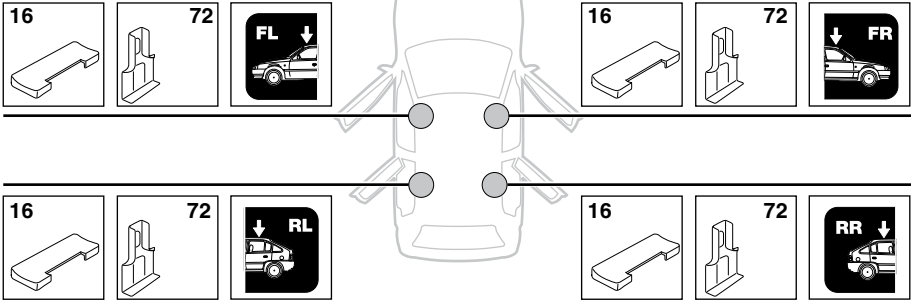

4

NISSAN Bluebird, 4-dr Sedan, 96-01
INFINITI G20, 4-dr Sedan, *99-02
NISSAN Primera (P11), 4-dr Sedan, 97-01
NISSAN Primera (P11), 5-dr Hatchback, 97-01
NISSAN Sentra, 4-dr Sedan, *00-06
NISSAN Sunny, 4-dr Sedan, 99-07