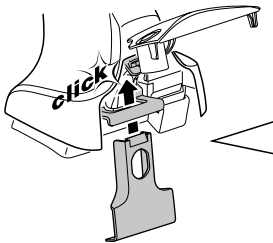

4

NISSAN Bluebird, 4-dr Sedan, 96-01
INFINITI G20, 4-dr Sedan, *99-02
NISSAN Primera (P11), 4-dr Sedan, 97-01
NISSAN Primera (P11), 5-dr Hatchback, 97-01
NISSAN Sentra, 4-dr Sedan, *00-06
NISSAN Sunny, 4-dr Sedan, 99-07