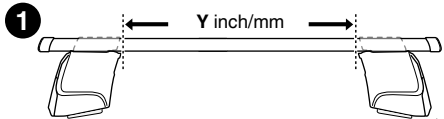

16 x 4

x 1

Kit

	X
NISSAN Bluebird, 4-dr Sedan, 96-01	26
INFINITI G20, 4-dr Sedan, *99-02	26,5
NISSAN Primera (P11), 4-dr Sedan, 97-01	26,5
NISSAN Primera (P11), 5-dr Hatchback, 97-01	26,5
NISSAN Sentra, 4-dr Sedan, *00-06	21
NISSAN Sunny, 4-dr Sedan, 99-07	21

	X inch	X mm
NISSAN Bluebird, 4-dr Sedan, 96-01	35 7/8"	911 mm
INFINITI G20, 4-dr Sedan, *99-02	36 1/8"	916 mm
NISSAN Primera (P11), 4-dr Sedan, 97-01	36 1/8"	916 mm
NISSAN Primera (P11), 5-dr Hatchback, 97-01	36 1/8"	916 mm
NISSAN Sentra, 4-dr Sedan, *00-06	33 7/8"	861 mm
NISSAN Sunny, 4-dr Sedan, 99-07	33 7/8"	861 mm

	Y inch	Y mm
NISSAN Bluebird, 4-dr Sedan, 96-01	35 1/8"	891 mm
INFINITI G20, 4-dr Sedan, *99-02	34 7/8"	886 mm
NISSAN Primera (P11), 4-dr Sedan, 97-01	34 7/8"	886 mm
NISSAN Primera (P11), 5-dr Hatchback, 97-01	34 7/8"	886 mm
NISSAN Sentra, 4-dr Sedan, *00-06	32 3/8"	821 mm
NISSAN Sunny, 4-dr Sedan, 99-07	32 3/8"	821 mm