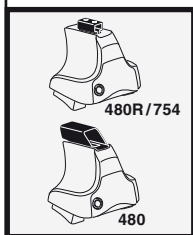

4

CITROËN Xantia, 5-dr Hatchback, 93-01
CITROËN XM, 5-dr Estate/Hatchback, 90-00
HOLDEN Vectra, 4/5-dr Sedan/Hatchback, 89-95
HOLDEN Vectra, 4/5-dr Sedan/Hatchback, 96-01
OPEL Vectra, 4/5-dr Sedan/Hatchback, 89-95
OPEL Vectra, 4/5-dr Sedan/Hatchback, 96-01

SAAB 9000, 4/5-dr Sedan/Hatchback, 85-98 / *86-98
SAAB 900, 5-dr Hatchback, 94-98
SAAB 9-3, 5-dr Hatchback, 98-02 / *99-03
VAUXHALL Cavalier, 4/5-dr Sedan/Hatchback, 89-95
VAUXHALL Vectra, 4/5-dr Sedan/Hatchback, 96-01