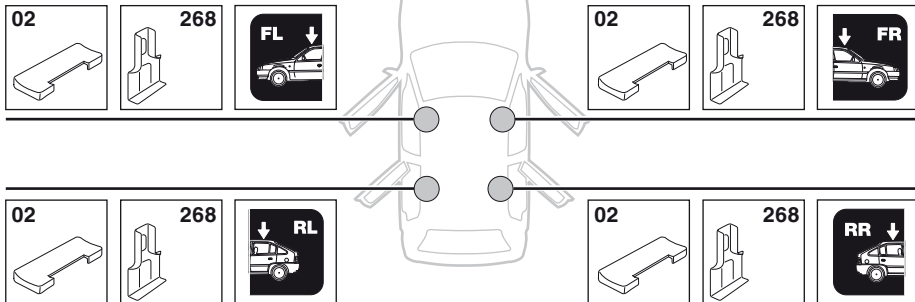

4

CITROËN Xantia, 5-dr Hatchback, 93-01
CITROËN XM, 5-dr Estate/Hatchback, 90-00
HOLDEN Vectra, 4/5-dr Sedan/Hatchback, 89-95
HOLDEN Vectra, 4/5-dr Sedan/Hatchback, 96-01
OPEL Vectra, 4/5-dr Sedan/Hatchback, 89-95
OPEL Vectra, 4/5-dr Sedan/Hatchback, 96-01

SAAB 9000, 4/5-dr Sedan/Hatchback, 85-98 / *86-98
SAAB 900, 5-dr Hatchback, 94-98
SAAB 9-3, 5-dr Hatchback, 98-02 / *99-03
VAUXHALL Cavalier, 4/5-dr Sedan/Hatchback, 89-95
VAUXHALL Vectra, 4/5-dr Sedan/Hatchback, 96-01