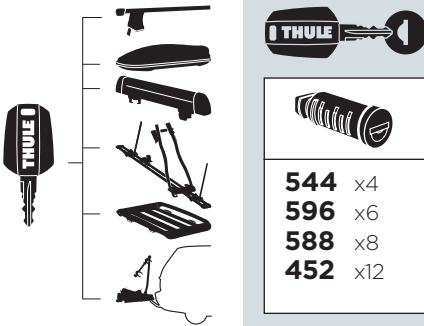

**7-zu-13 pol Adapter
7-to-13 pin Adapter**

9907

**13-zu-7 pol Adapter
13-to-7 pin Adapter**

Thule One-Key System

9762

**Neutrales kennzeichen
Temporary registration plate**

Thule Sweden AB, Box 69, 330 33 Hillerstorp, SWEDEN