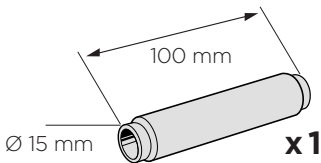

Thule Thru Axle adapter 561-1 for Thule OutRide 561

➤ Instructions

i

Thule Sweden AB, Box 69, 330 33 Hillerstorp, SWEDEN

info@thule.com

www.thule.com

501-8052-01

» PART OF THULE GROUP