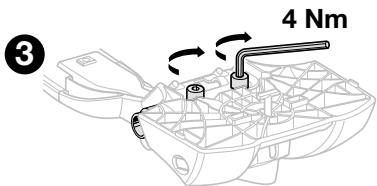

Thule Thru Axle adapter 561-1 for Thule OutRide 561

➤ Instructions

i

Thule Sweden AB, Box 69, 330 33 Hillerstorp, SWEDEN

info@thule.com

www.thule.com

501-8052-01

» PART OF THULE GROUP