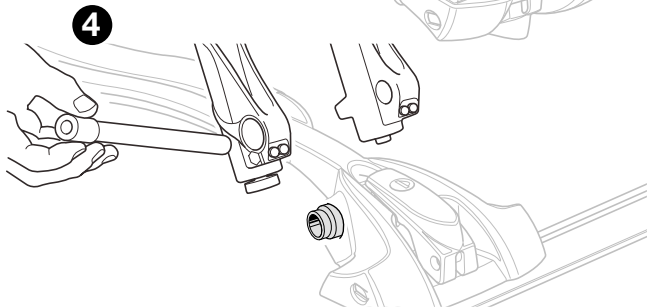

Thule Thru Axle adapter 561-1 for Thule OutRide 561

➤ Instructions

i

Thule Sweden AB, Box 69, 330 33 Hillerstorp, SWEDEN

info@thule.com

www.thule.com

501-8052-01

» PART OF THULE GROUP