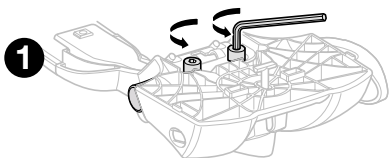

Thule Thru Axle adapter 561-1 for Thule OutRide 561

➤ Instructions

i

Thule Sweden AB, Box 69, 330 33 Hillerstorp, SWEDEN

info@thule.com

www.thule.com

501-8052-01

» PART OF THULE GROUP