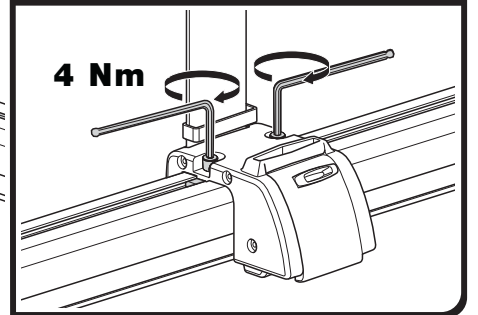

Ladder Tilt

311

THULE[®]
SWEDEN
PROFESSIONAL

3

4

x1

5

x2