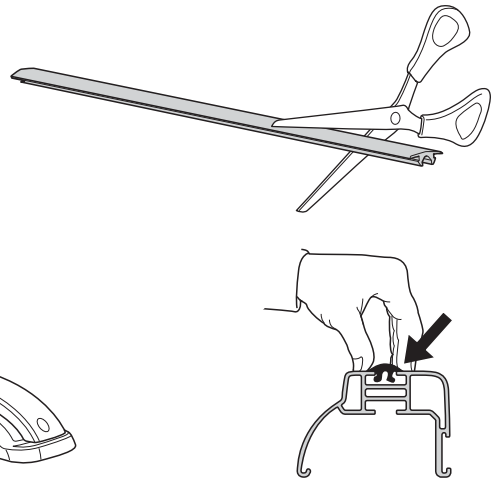

Ladder Tilt

311

THULE[®]
SWEDEN
PROFESSIONAL

3

4

x1

5

x2