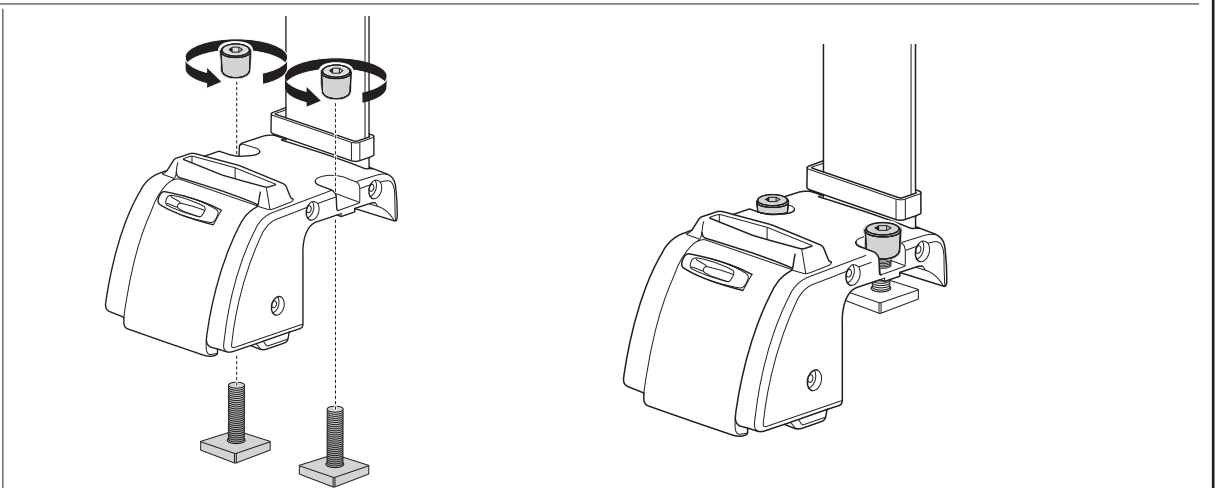

Ladder Tilt

311

THULE[®]
SWEDEN
PROFESSIONAL

3

4

x1

5

x2