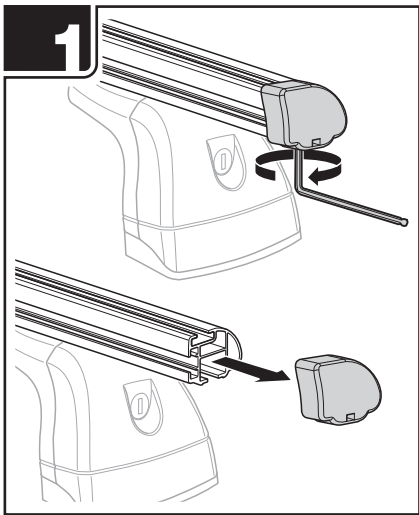

Ladder Tilt

311

THULE[®]
SWEDEN
PROFESSIONAL

3

4

x1

5

x2