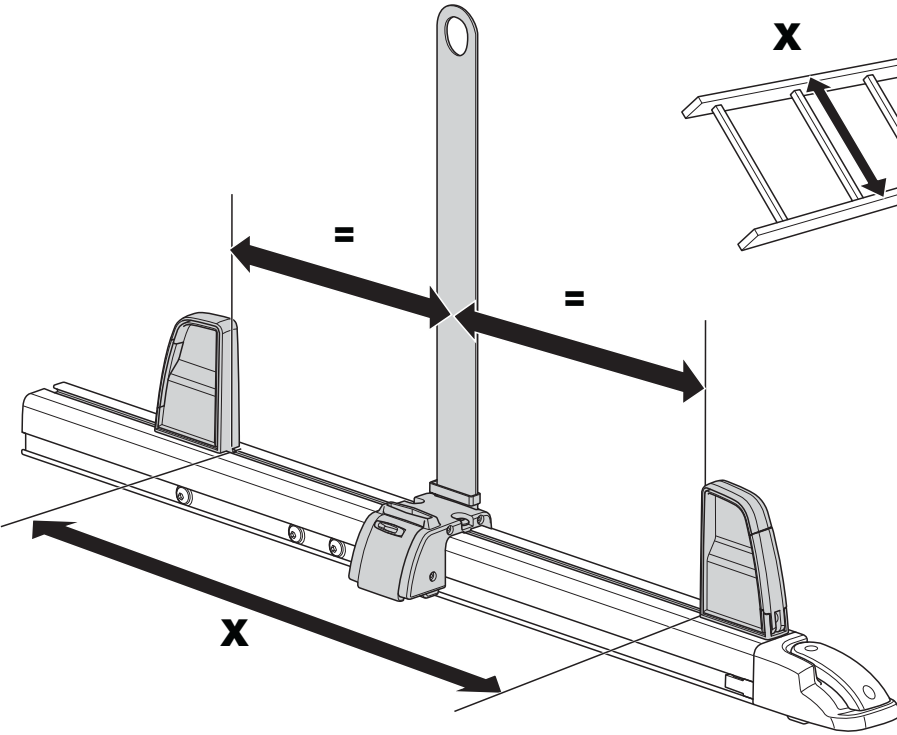

Ladder Tilt

311

THULE[®]
SWEDEN
PROFESSIONAL

3

4

x1

5

x2