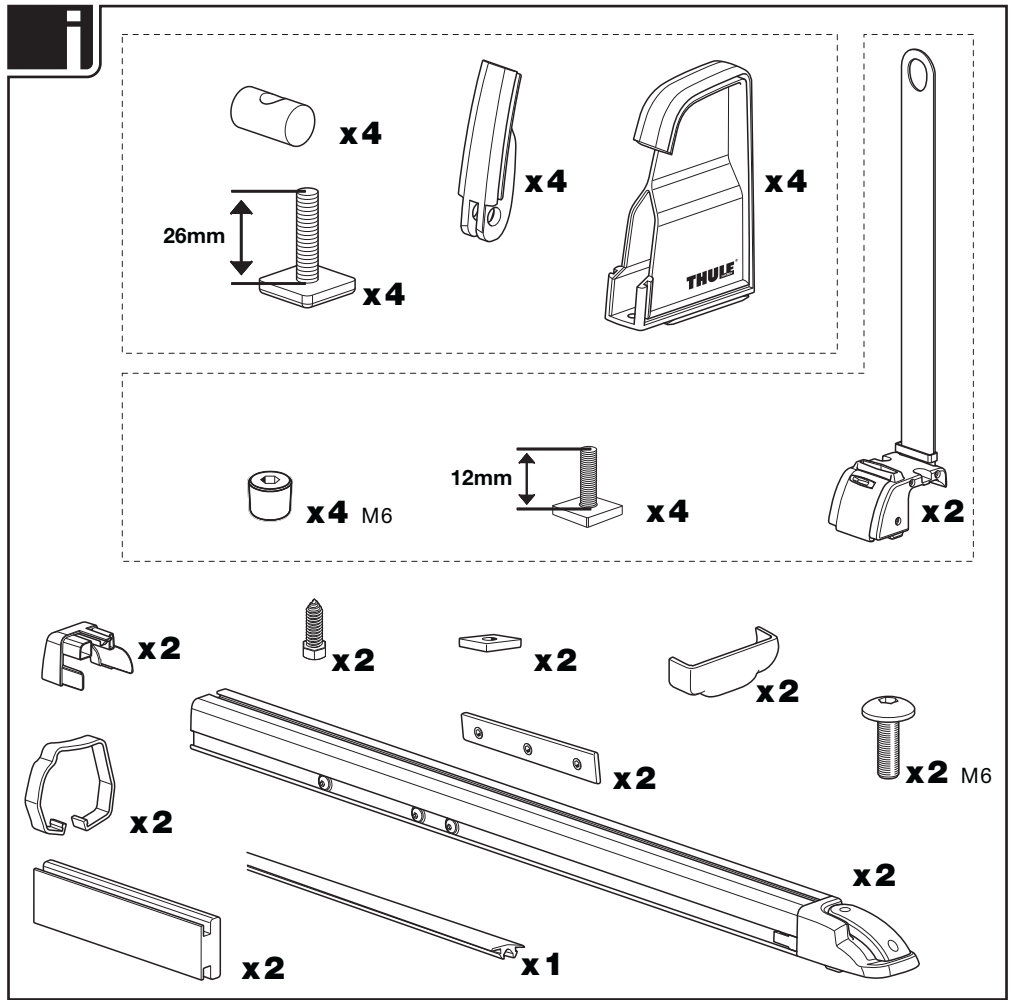

Ladder Tilt

311

THULE[®]
SWEDEN
PROFESSIONAL

3

4

x1

5

x2