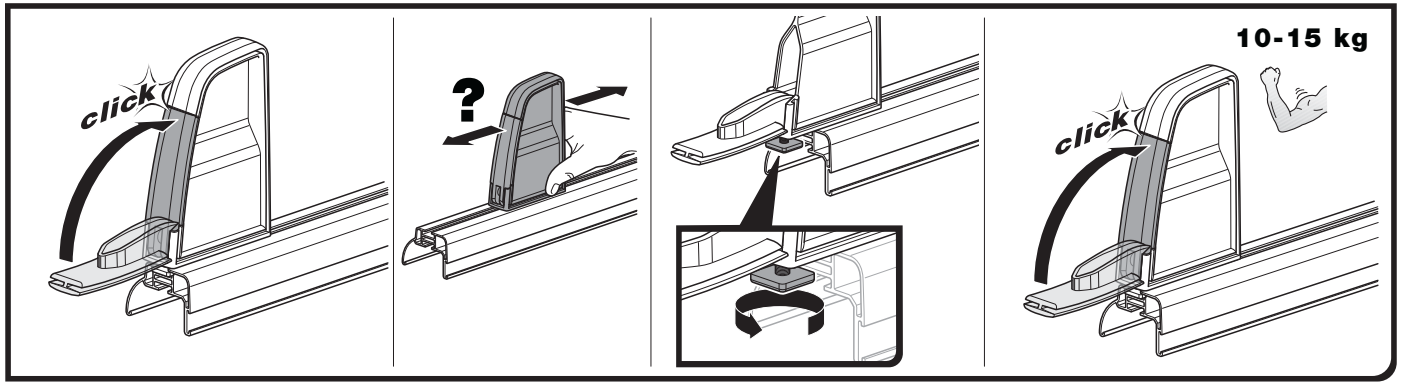

Ladder Tilt

311

THULE[®]
SWEDEN
PROFESSIONAL

3

4

x1

5

x2