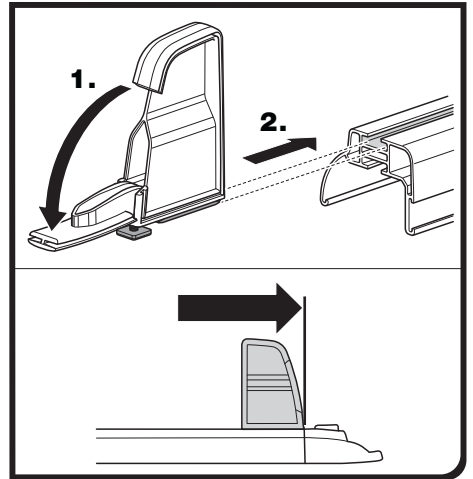

Ladder Tilt

311

THULE[®]
SWEDEN
PROFESSIONAL

3

4

x1

5

x2