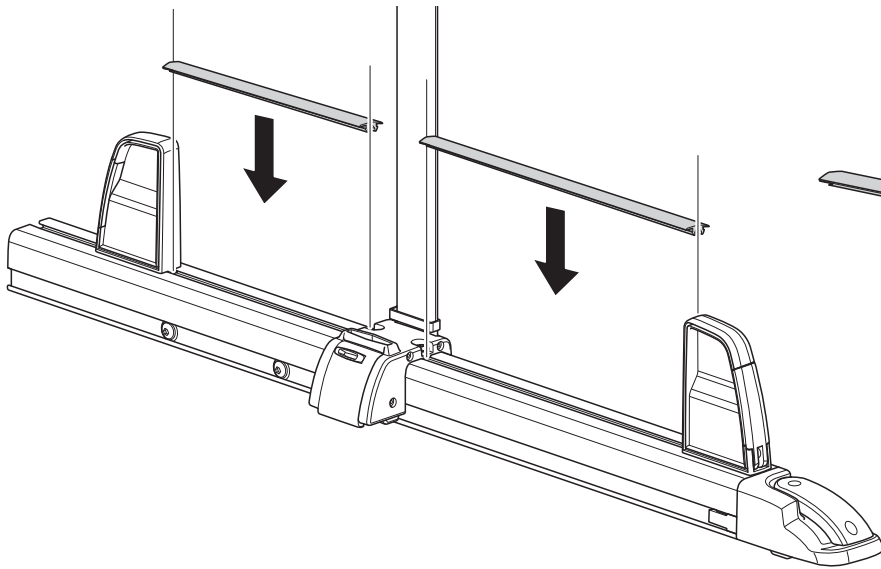

Ladder Tilt

311

THULE[®]
SWEDEN
PROFESSIONAL

3

4

x1

5

x2