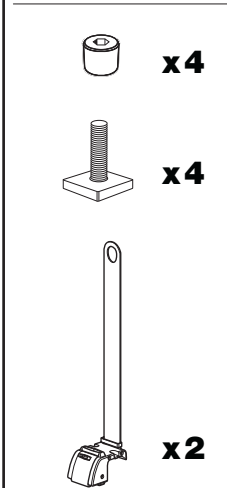

Ladder Tilt

311

THULE[®]
SWEDEN
PROFESSIONAL

3

4

x1

5

x2