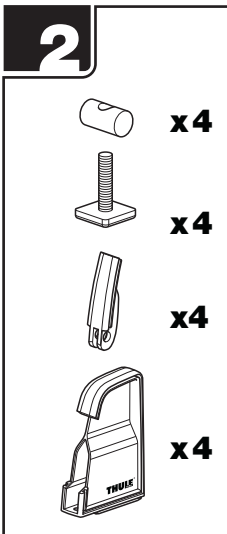

Ladder Tilt

311

THULE[®]
SWEDEN
PROFESSIONAL

3

4

x1

5

x2