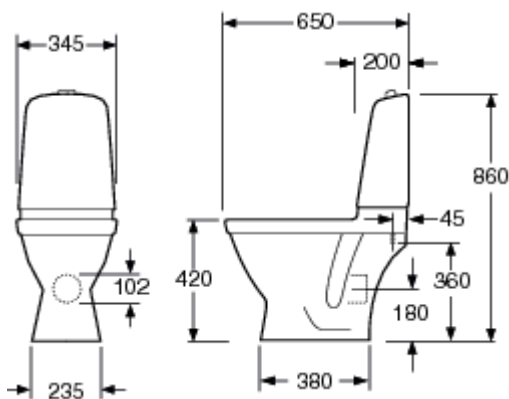

- Standard connection dimensions: EN 33

DRAWING

АКСЕССУАРЫ

	ARTICLE NUMBER	EAN	PRICE INCL VAT*
3055 Nautic подлокотники для унитаза Nautic	GB88305500	5708590299587	

* Prices are approximate prices include VAT. For exact prices - please contact your dealer