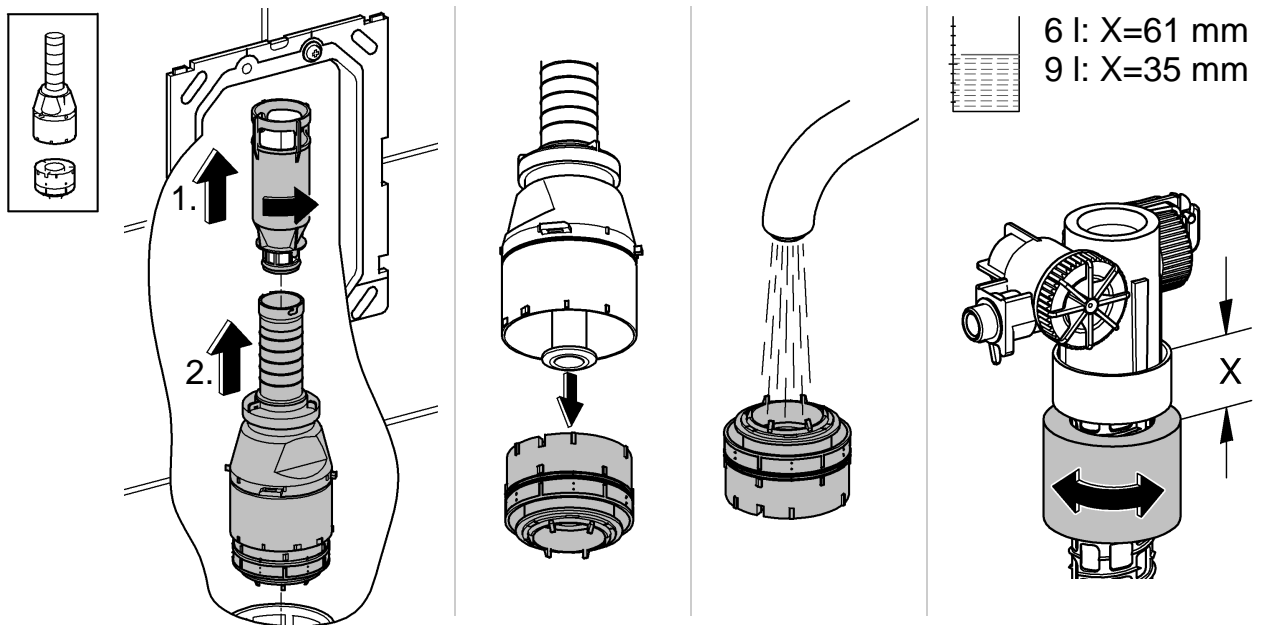

X	Y	Z
	61 mm	57 mm	>18 mm
	47 mm	57 mm	<3 mm