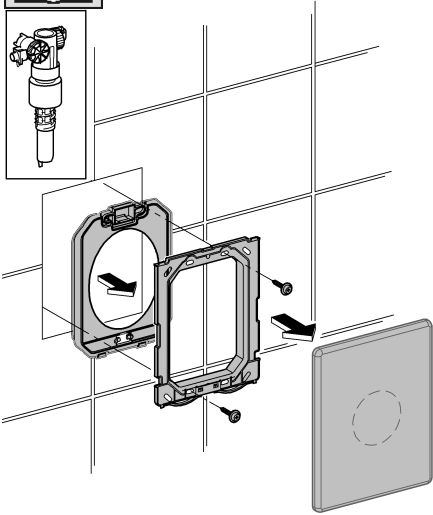

A= 66 783

A= 66 791

Design + Quality Engineering GROHE Germany

ENJOY WATER®

99.513.031/ÄM 223899/12.13

- (N)
- (DK)
- (FIN)
- (S)

D

+49 571 3989 333
impresum@grohe.de