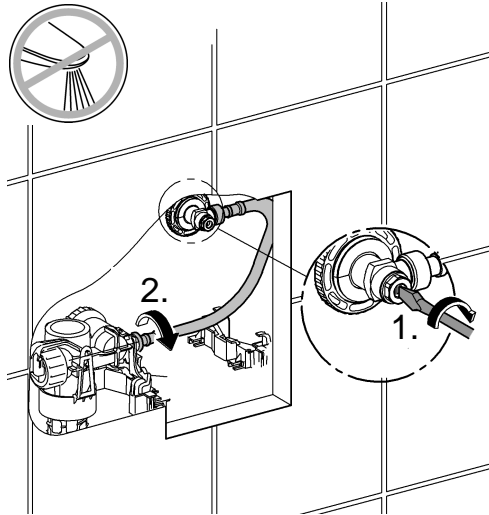

IR **OM** **UAE** **YEM**

+971 4 3318070
grohedubai@grome.com

Far East Area Sales Office:

+65 6311 3600
info@grohe.com.sg

Design + Engineering GROHE Germany

ENJOY WATER®

99.513.031/ÄM 223899/05.14

- N
- DK
- FIN
- S