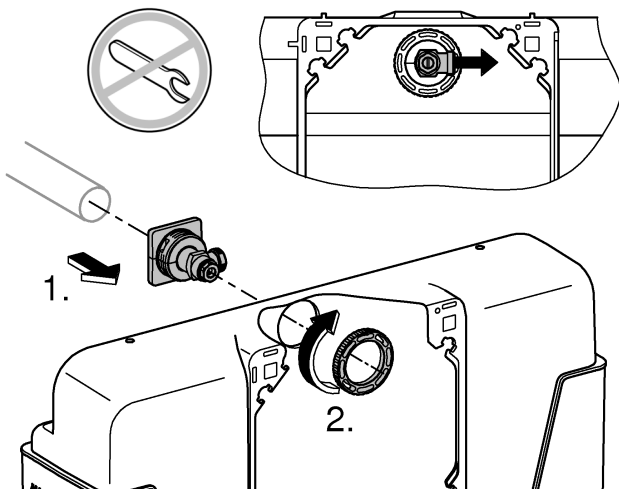

IR **OM** **UAE** **YEM**

+971 4 3318070
grohedubai@grome.com

Far East Area Sales Office:

+65 6311 3600
info@grohe.com.sg

Design + Engineering GROHE Germany

ENJOY WATER®

99.513.031/ÄM 223899/05.14

- N
- DK
- FIN
- S