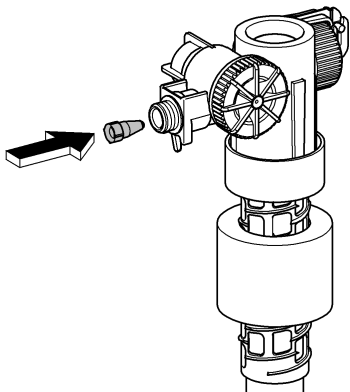

A= 66 783

A= 66 791

Design + Quality Engineering GROHE Germany

ENJOY WATER®

99.513.031/ÄM 223899/12.13

- (N)
- (DK)
- (FIN)
- (S)

D

+49 571 3989 333
impresum@grohe.de