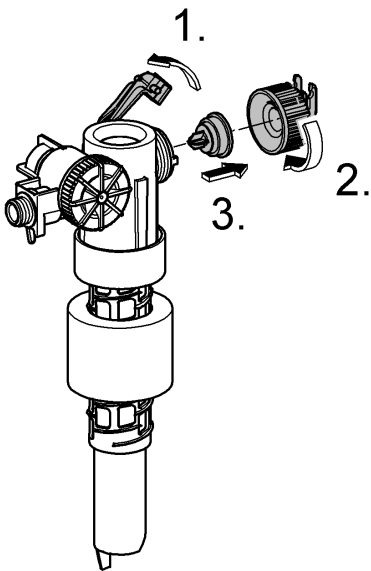

A= 66 783

A= 66 791

Design + Quality Engineering GROHE Germany

ENJOY WATER®

99.513.031/ÄM 223899/12.13

- (N)
- (DK)
- (FIN)
- (S)

D

+49 571 3989 333
impresum@grohe.de