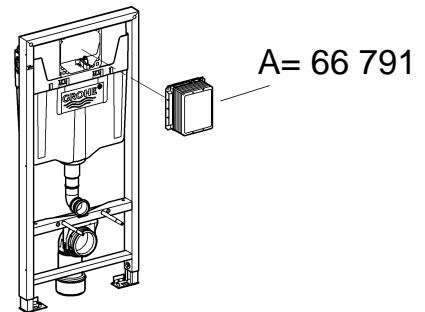

IR **OM** **UAE** **YEM**

+971 4 3318070
grohedubai@grome.com

Far East Area Sales Office:

+65 6311 3600
info@grohe.com.sg

Design + Engineering GROHE Germany

ENJOY WATER®

99.513.031/ÄM 223899/05.14

- N
- DK
- FIN
- S