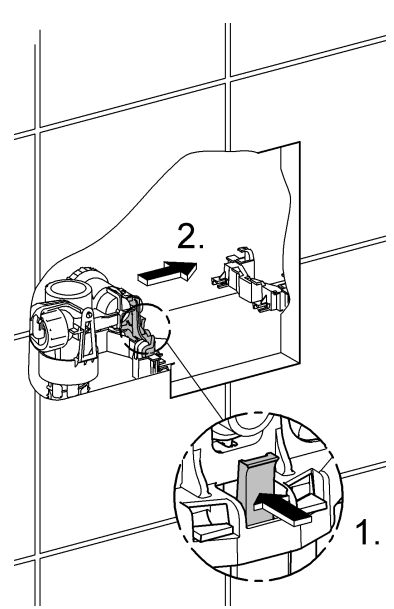

A= 66 783

A= 66 791

Design + Quality Engineering GROHE Germany

ENJOY WATER®

99.513.031/ÄM 223899/12.13

- (N)
- (DK)
- (FIN)
- (S)

D

+49 571 3989 333
impresum@grohe.de