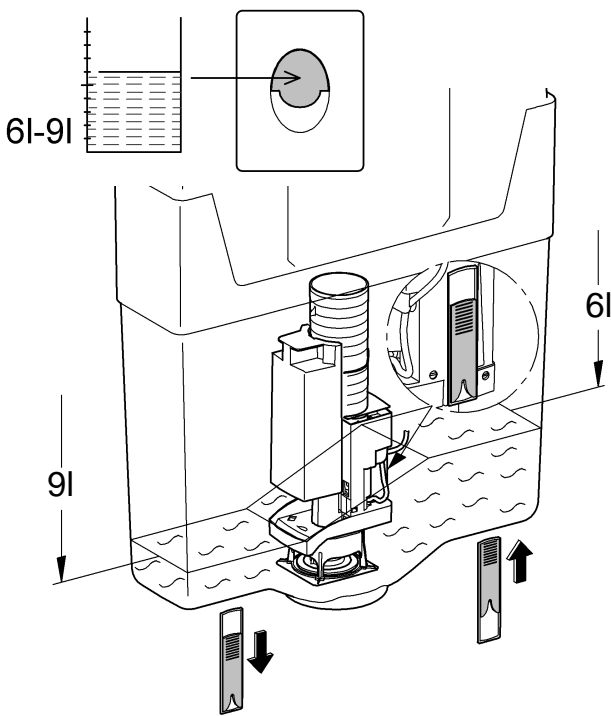

A= 66 783

A= 66 791

Design + Quality Engineering GROHE Germany

ENJOY WATER®

99.513.031/ÄM 223899/12.13

- (N)
- (DK)
- (FIN)
- (S)

D

+49 571 3989 333
impresum@grohe.de