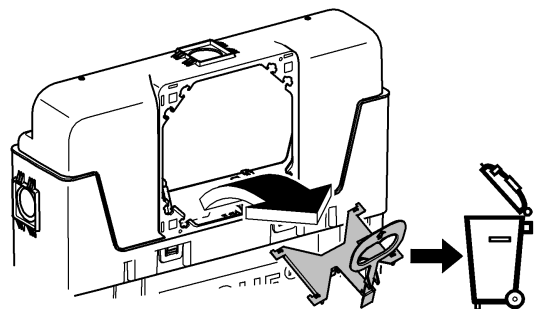

IR **OM** **UAE** **YEM**

+971 4 3318070
grohedubai@grome.com

Far East Area Sales Office:

+65 6311 3600
info@grohe.com.sg

Design + Engineering GROHE Germany

ENJOY WATER®

99.513.031/ÄM 223899/05.14

- N
- DK
- FIN
- S