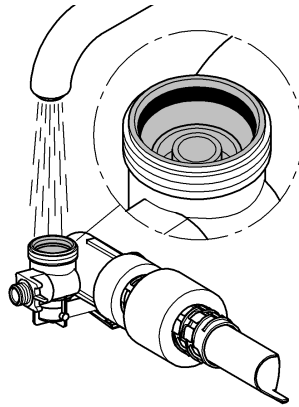

IR **OM** **UAE** **YEM**

+971 4 3318070
grohedubai@grome.com

Far East Area Sales Office:

+65 6311 3600
info@grohe.com.sg

Design + Engineering GROHE Germany

ENJOY WATER®

99.513.031/ÄM 223899/05.14

- N
- DK
- FIN
- S