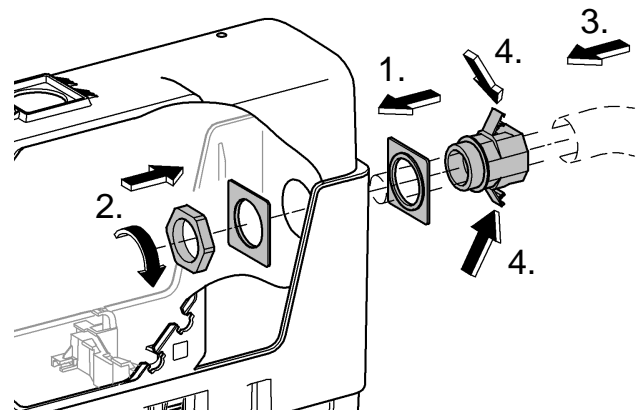

A= 66 783

A= 66 791

Design + Quality Engineering GROHE Germany

ENJOY WATER®

99.513.031/ÄM 223899/12.13

- (N)
- (DK)
- (FIN)
- (S)

D

+49 571 3989 333
impresum@grohe.de