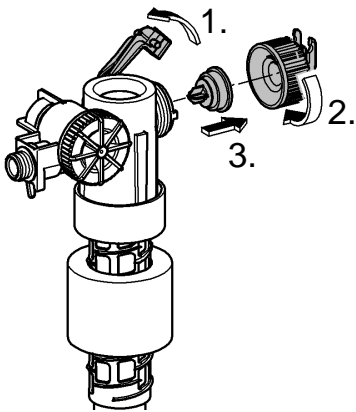

IR **OM** **UAE** **YEM**

+971 4 3318070
grohedubai@grome.com

Far East Area Sales Office:

+65 6311 3600
info@grohe.com.sg

Design + Engineering GROHE Germany

ENJOY WATER®

99.513.031/ÄM 223899/05.14

- N
- DK
- FIN
- S