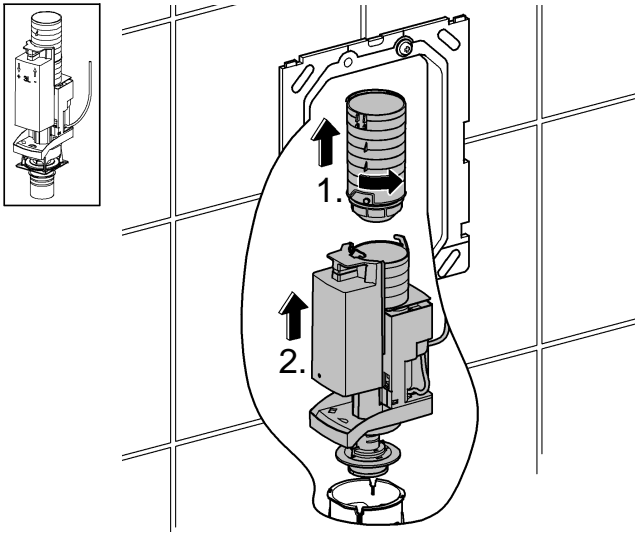

A= 66 783

A= 66 791

Design + Quality Engineering GROHE Germany

ENJOY WATER®

99.513.031/ÄM 223899/12.13

- (N)
- (DK)
- (FIN)
- (S)

D

+49 571 3989 333
impresum@grohe.de