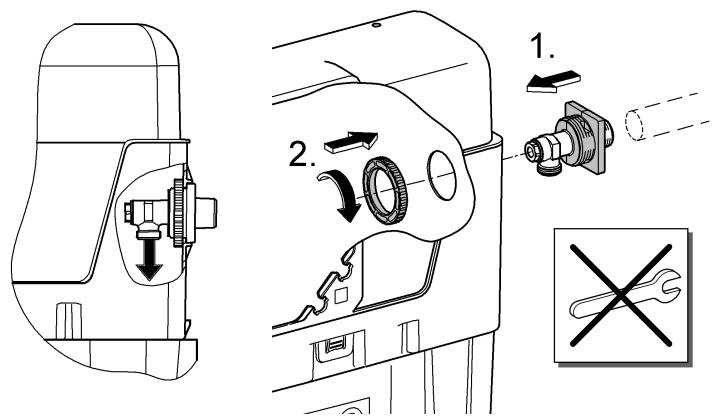

A= 66 783

A= 66 791

Design + Quality Engineering GROHE Germany

ENJOY WATER®

99.513.031/ÄM 223899/12.13

- (N)
- (DK)
- (FIN)
- (S)

D

+49 571 3989 333
impresum@grohe.de