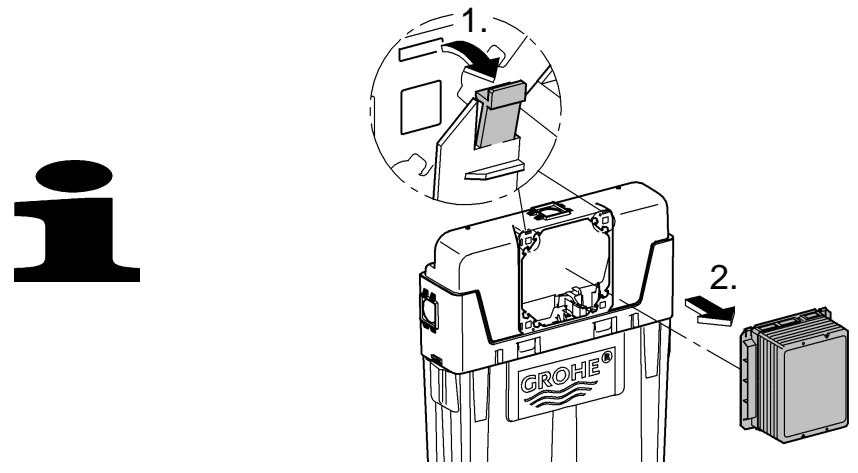

IR **OM** **UAE** **YEM**

+971 4 3318070
grohedubai@grome.com

Far East Area Sales Office:

+65 6311 3600
info@grohe.com.sg

Design + Engineering GROHE Germany

ENJOY WATER®

99.513.031/ÄM 223899/05.14

- N
- DK
- FIN
- S