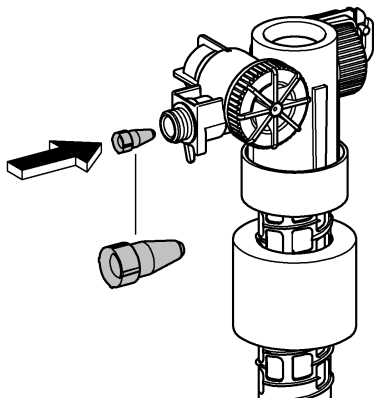

IR **OM** **UAE** **YEM**

+971 4 3318070
grohedubai@grome.com

Far East Area Sales Office:

+65 6311 3600
info@grohe.com.sg

Design + Engineering GROHE Germany

ENJOY WATER®

99.513.031/ÄM 223899/05.14

- N
- DK
- FIN
- S