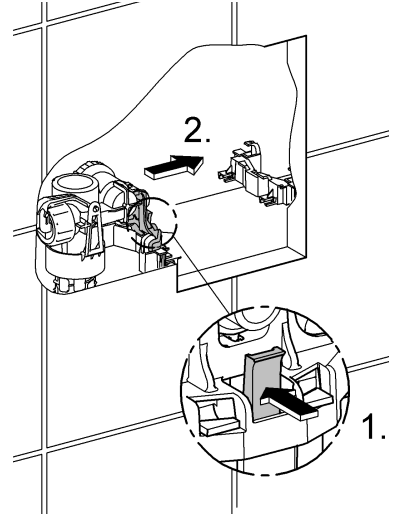

IR **OM** **UAE** **YEM**

+971 4 3318070
grohedubai@grome.com

Far East Area Sales Office:

+65 6311 3600
info@grohe.com.sg

Design + Engineering GROHE Germany

ENJOY WATER®

99.513.031/ÄM 223899/05.14

- N
- DK
- FIN
- S