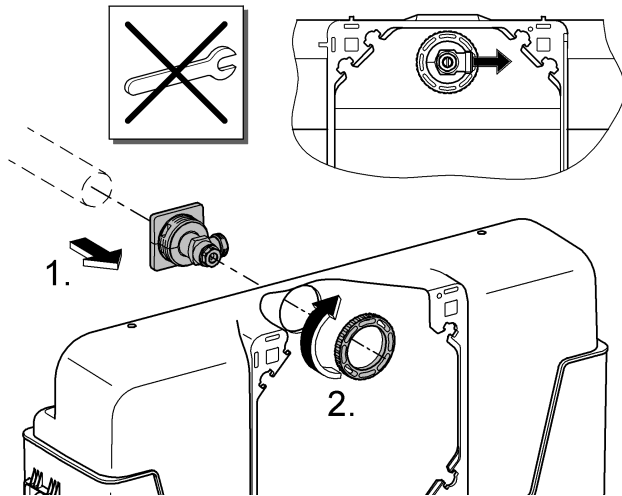

A= 66 783

A= 66 791

Design + Quality Engineering GROHE Germany

ENJOY WATER®

99.513.031/ÄM 223899/12.13

- (N)
- (DK)
- (FIN)
- (S)

D

+49 571 3989 333
impresum@grohe.de