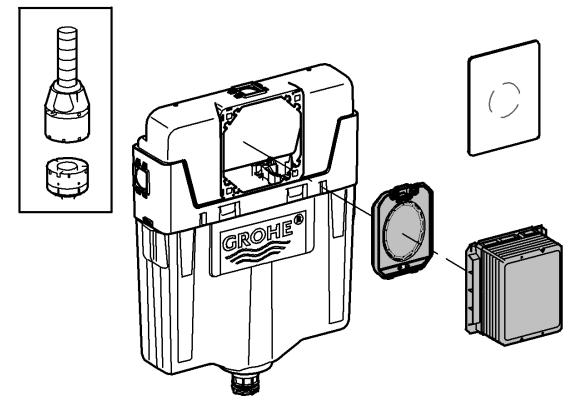

A= 66 783

A= 66 791

Design + Quality Engineering GROHE Germany

ENJOY WATER®

99.513.031/ÄM 223899/12.13

- (N)
- (DK)
- (FIN)
- (S)

D

+49 571 3989 333
impresum@grohe.de