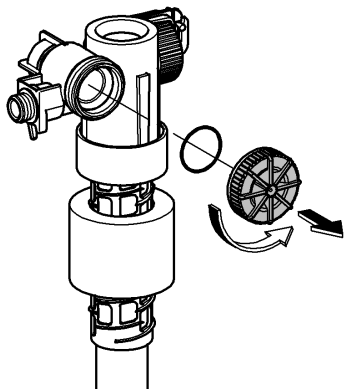

IR **OM** **UAE** **YEM**

+971 4 3318070
grohedubai@grome.com

Far East Area Sales Office:

+65 6311 3600
info@grohe.com.sg

Design + Engineering GROHE Germany

ENJOY WATER®

99.513.031/ÄM 223899/05.14

- N
- DK
- FIN
- S