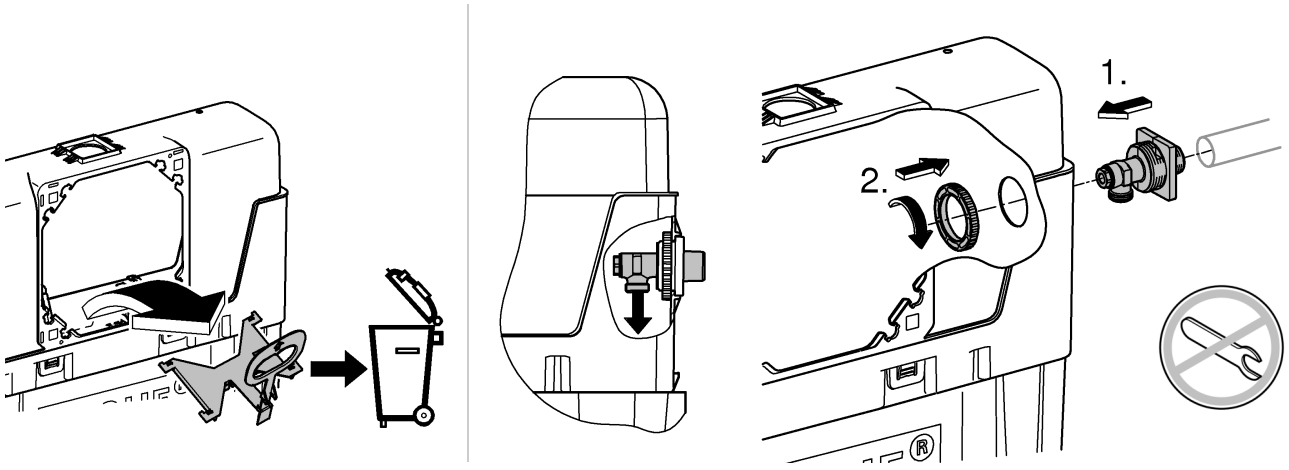

IR **OM** **UAE** **YEM**

+971 4 3318070
grohedubai@grome.com

Far East Area Sales Office:

+65 6311 3600
info@grohe.com.sg

Design + Engineering GROHE Germany

ENJOY WATER®

99.513.031/ÄM 223899/05.14

- N
- DK
- FIN
- S