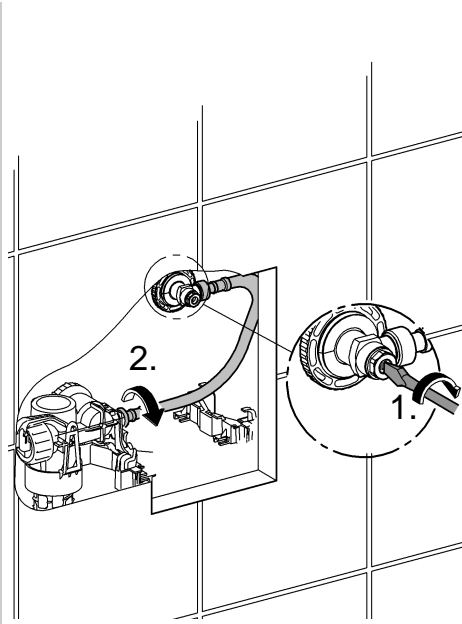

A= 66 783

A= 66 791

Design + Quality Engineering GROHE Germany

ENJOY WATER®

99.513.031/ÄM 223899/12.13

- (N)
- (DK)
- (FIN)
- (S)

D

+49 571 3989 333
impresum@grohe.de