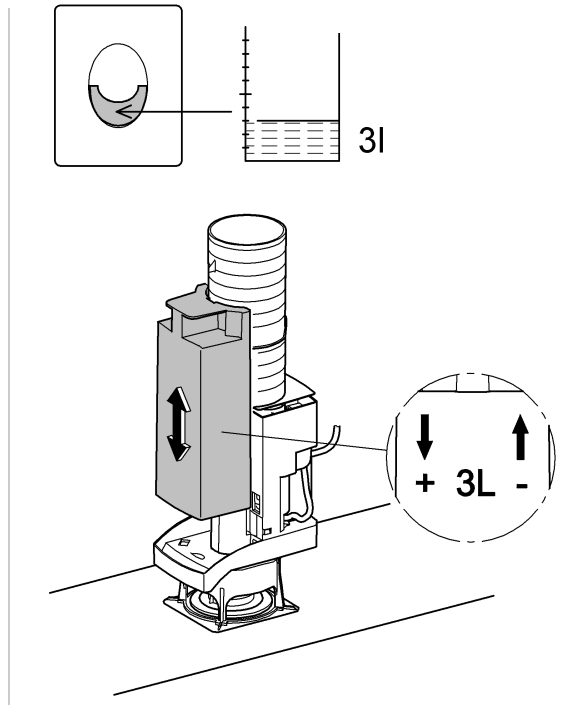

A= 66 783

A= 66 791

Design + Quality Engineering GROHE Germany

ENJOY WATER®

99.513.031/ÄM 223899/12.13

- (N)
- (DK)
- (FIN)
- (S)

D

+49 571 3989 333
impresum@grohe.de