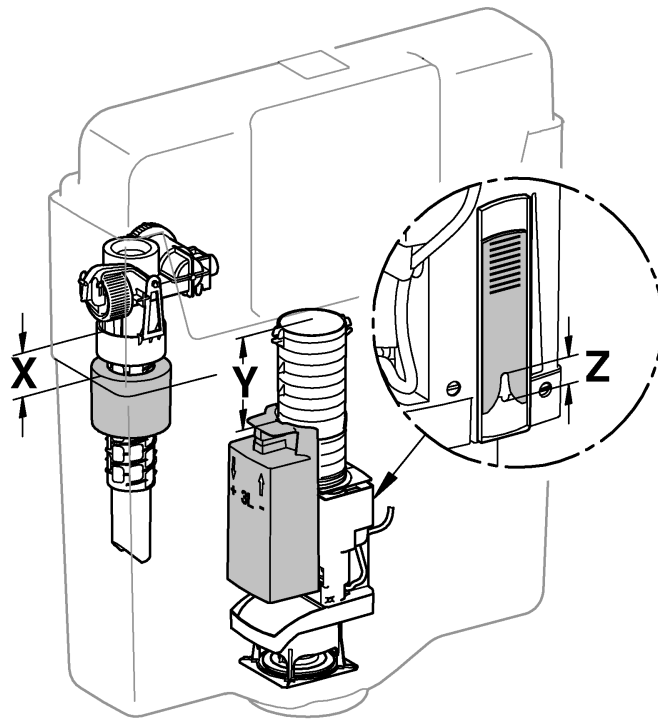

IR **OM** **UAE** **YEM**

+971 4 3318070
grohedubai@grome.com

Far East Area Sales Office:

+65 6311 3600
info@grohe.com.sg

Design + Engineering GROHE Germany

ENJOY WATER®

99.513.031/ÄM 223899/05.14

- N
- DK
- FIN
- S