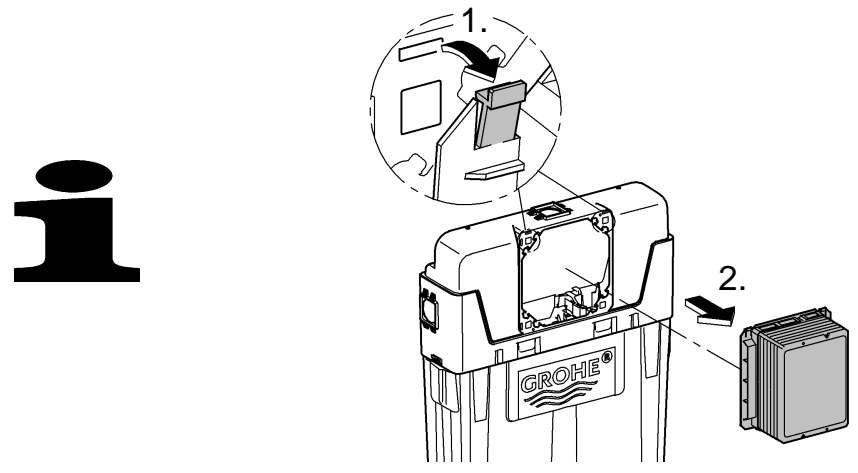

A= 66 783

A= 66 791

Design + Quality Engineering GROHE Germany

ENJOY WATER®

99.513.031/ÄM 223899/12.13

- (N)
- (DK)
- (FIN)
- (S)

D

+49 571 3989 333
impresum@grohe.de