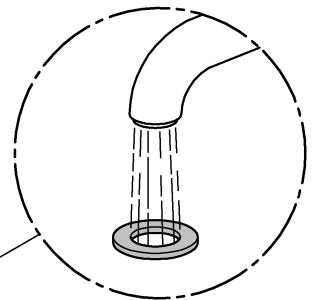

IR **OM** **UAE** **YEM**

+971 4 3318070
grohedubai@grome.com

Far East Area Sales Office:

+65 6311 3600
info@grohe.com.sg

Design + Engineering GROHE Germany

ENJOY WATER®

99.513.031/ÄM 223899/05.14

- N
- DK
- FIN
- S