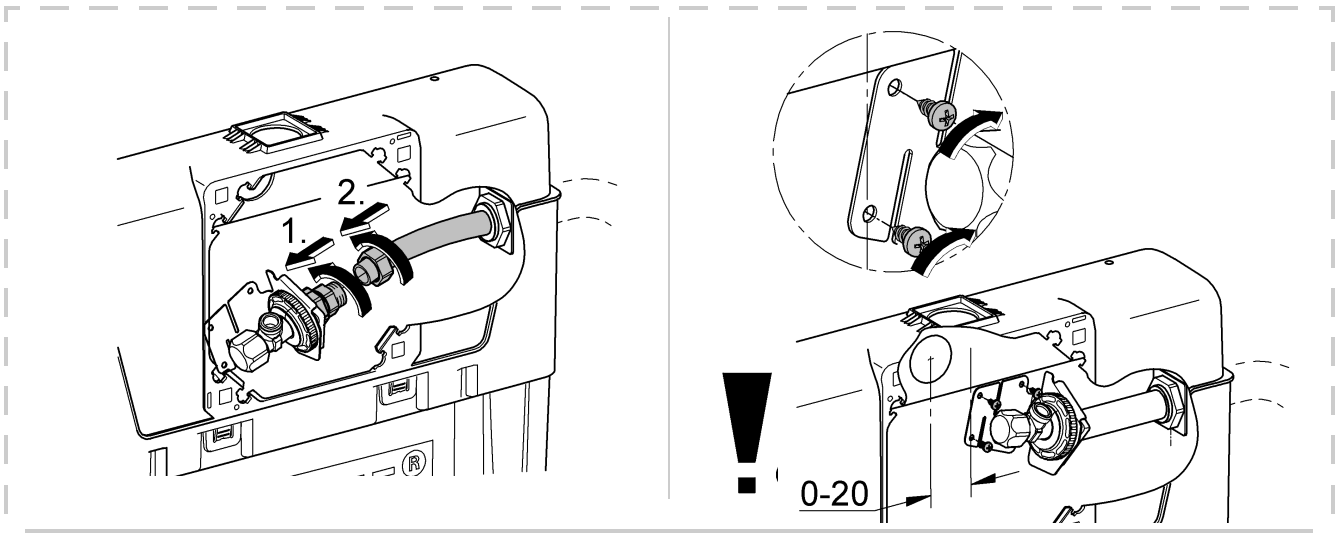

A= 66 783

A= 66 791

Design + Quality Engineering GROHE Germany

ENJOY WATER®

99.513.031/ÄM 223899/12.13

- (N)
- (DK)
- (FIN)
- (S)

D

+49 571 3989 333
impresum@grohe.de