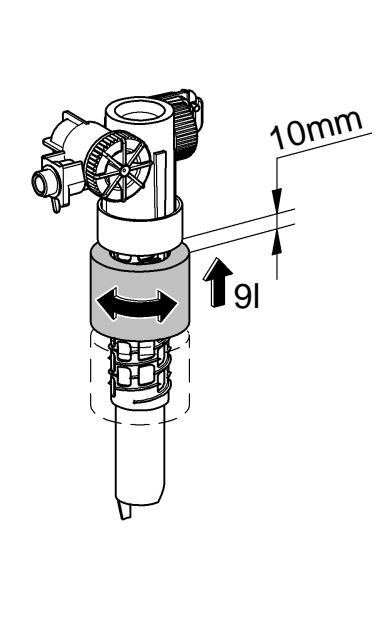

A= 66 783

A= 66 791

Design + Quality Engineering GROHE Germany

ENJOY WATER®

99.513.031/ÄM 223899/12.13

- (N)
- (DK)
- (FIN)
- (S)

D

+49 571 3989 333
impresum@grohe.de