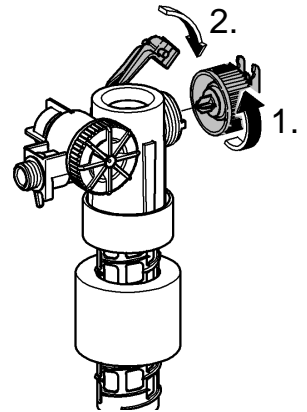

IR **OM** **UAE** **YEM**

+971 4 3318070
grohedubai@grome.com

Far East Area Sales Office:

+65 6311 3600
info@grohe.com.sg

Design + Engineering GROHE Germany

ENJOY WATER®

99.513.031/ÄM 223899/05.14

- N
- DK
- FIN
- S