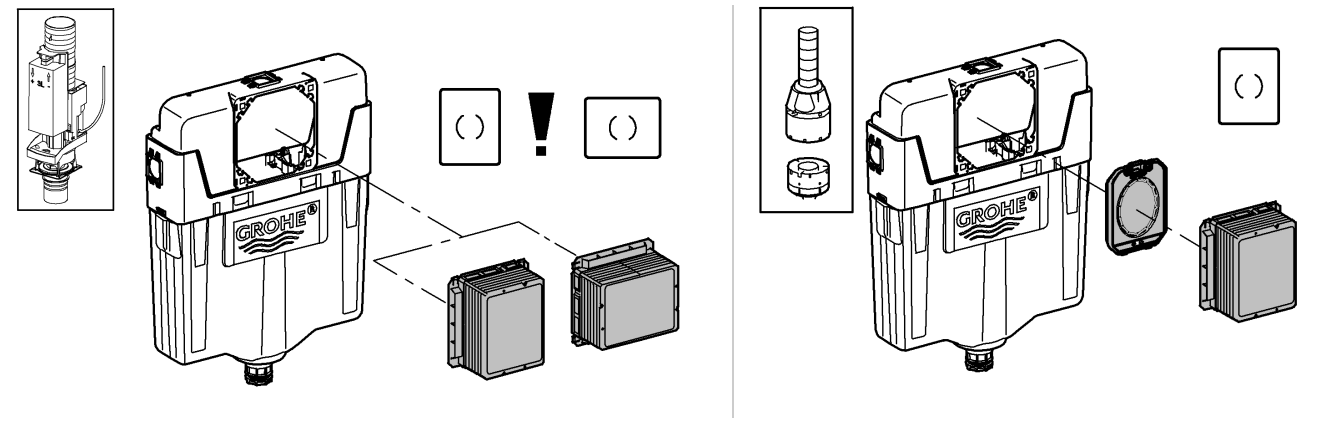

IR **OM** **UAE** **YEM**

+971 4 3318070
grohedubai@grome.com

Far East Area Sales Office:

+65 6311 3600
info@grohe.com.sg

Design + Engineering GROHE Germany

ENJOY WATER®

99.513.031/ÄM 223899/05.14

- N
- DK
- FIN
- S