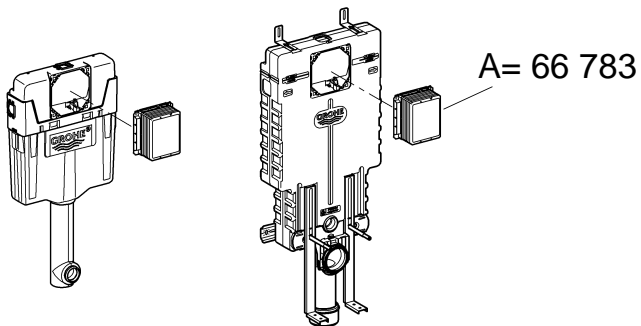

IR **OM** **UAE** **YEM**

+971 4 3318070
grohedubai@grome.com

Far East Area Sales Office:

+65 6311 3600
info@grohe.com.sg

Design + Engineering GROHE Germany

ENJOY WATER®

99.513.031/ÄM 223899/05.14

- N
- DK
- FIN
- S