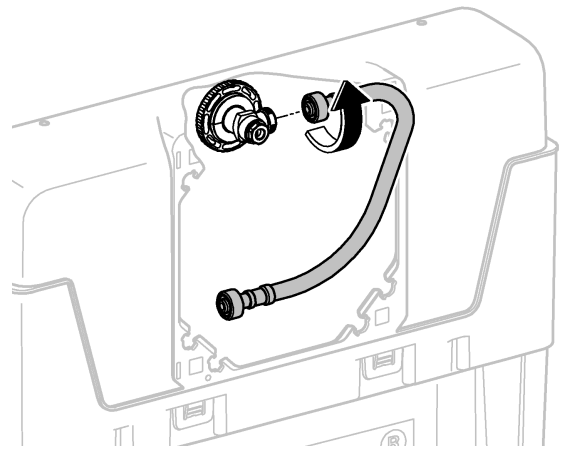

IR **OM** **UAE** **YEM**

+971 4 3318070
grohedubai@grome.com

Far East Area Sales Office:

+65 6311 3600
info@grohe.com.sg

Design + Engineering GROHE Germany

ENJOY WATER®

99.513.031/ÄM 223899/05.14

- N
- DK
- FIN
- S