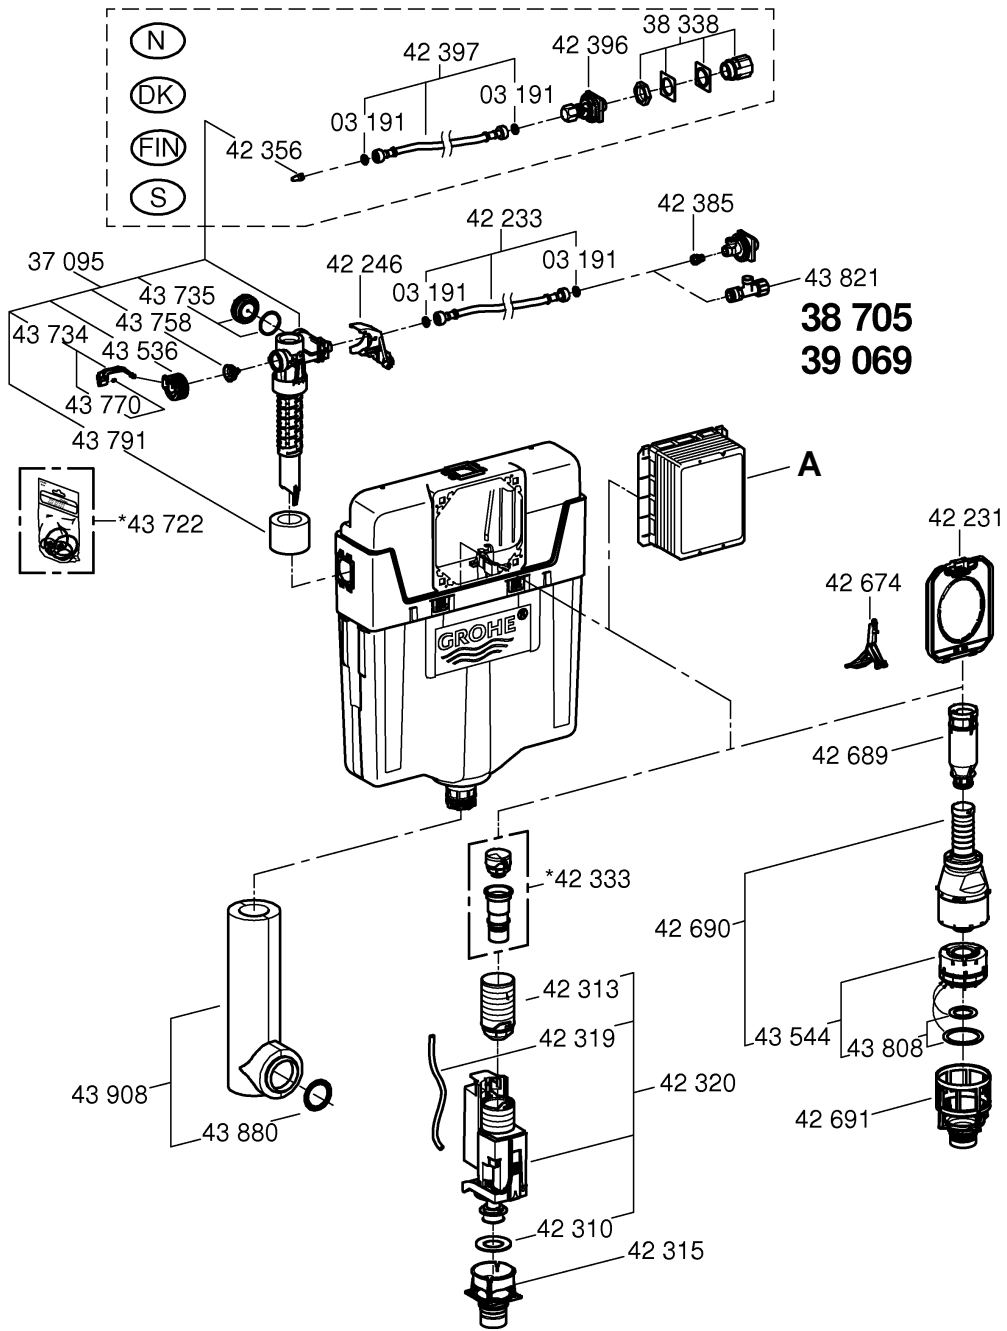

IR **OM** **UAE** **YEM**

+971 4 3318070
grohedubai@grome.com

Far East Area Sales Office:

+65 6311 3600
info@grohe.com.sg

Design + Engineering GROHE Germany

ENJOY WATER®

99.513.031/ÄM 223899/05.14

- N
- DK
- FIN
- S