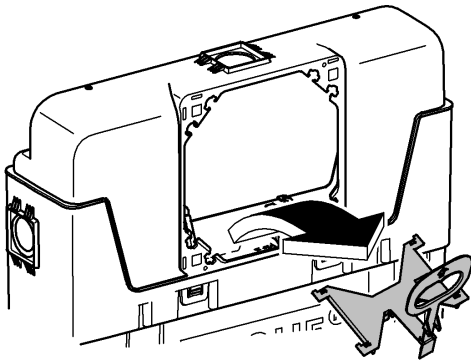

A= 66 783

A= 66 791

Design + Quality Engineering GROHE Germany

ENJOY WATER®

99.513.031/ÄM 223899/12.13

- (N)
- (DK)
- (FIN)
- (S)

D

+49 571 3989 333
impresum@grohe.de