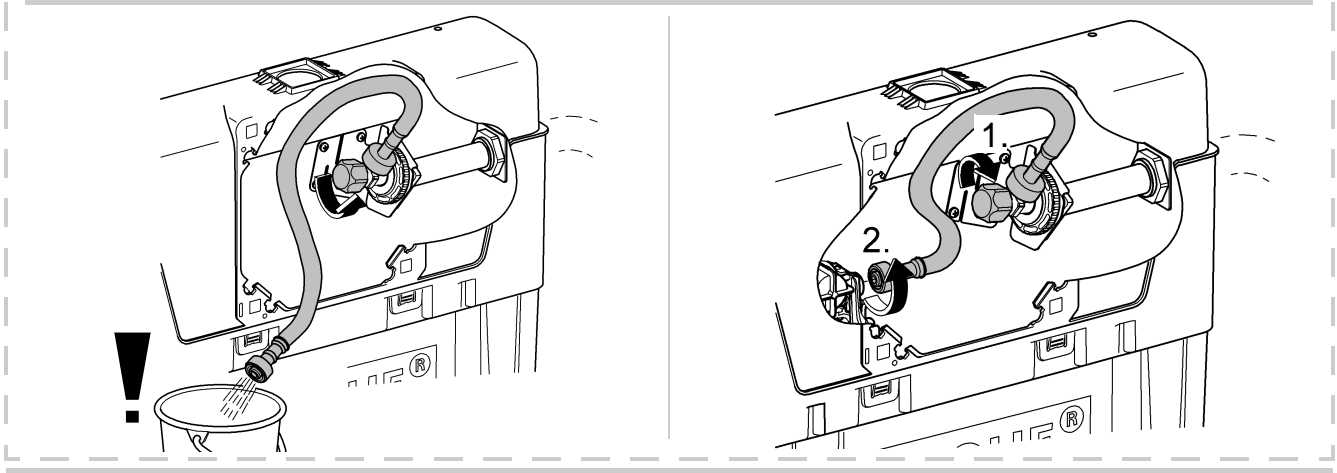

A= 66 783

A= 66 791

Design + Quality Engineering GROHE Germany

ENJOY WATER®

99.513.031/ÄM 223899/12.13

- (N)
- (DK)
- (FIN)
- (S)

D

+49 571 3989 333
impresum@grohe.de