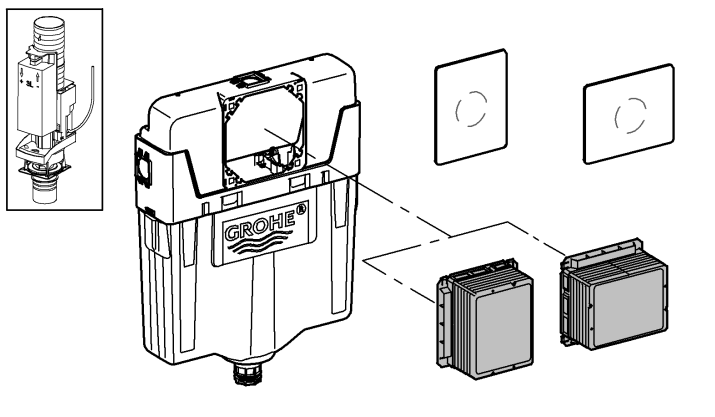

A= 66 783

A= 66 791

Design + Quality Engineering GROHE Germany

ENJOY WATER®

99.513.031/ÄM 223899/12.13

- (N)
- (DK)
- (FIN)
- (S)

D

+49 571 3989 333
impresum@grohe.de