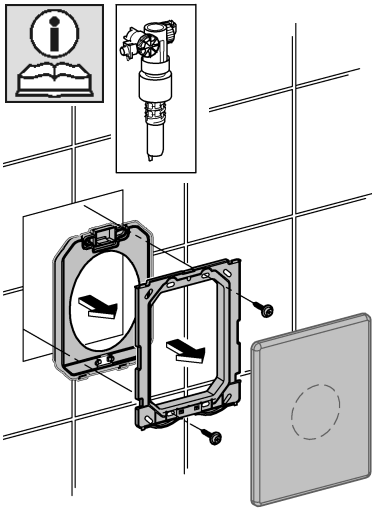

IR **OM** **UAE** **YEM**

+971 4 3318070
grohedubai@grome.com

Far East Area Sales Office:

+65 6311 3600
info@grohe.com.sg

Design + Engineering GROHE Germany

ENJOY WATER®

99.513.031/ÄM 223899/05.14

- N
- DK
- FIN
- S