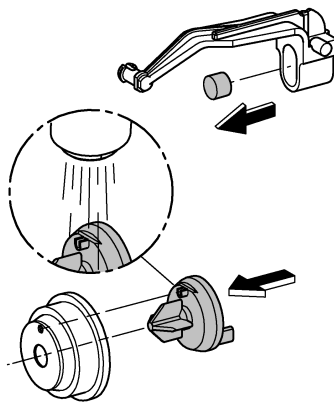

IR **OM** **UAE** **YEM**

+971 4 3318070
grohedubai@grome.com

Far East Area Sales Office:

+65 6311 3600
info@grohe.com.sg

Design + Engineering GROHE Germany

ENJOY WATER®

99.513.031/ÄM 223899/05.14

- N
- DK
- FIN
- S