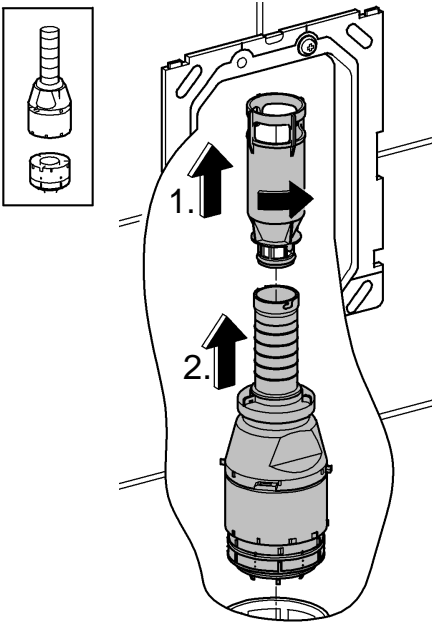

A= 66 783

A= 66 791

Design + Quality Engineering GROHE Germany

ENJOY WATER®

99.513.031/ÄM 223899/12.13

- (N)
- (DK)
- (FIN)
- (S)

D

+49 571 3989 333
impresum@grohe.de