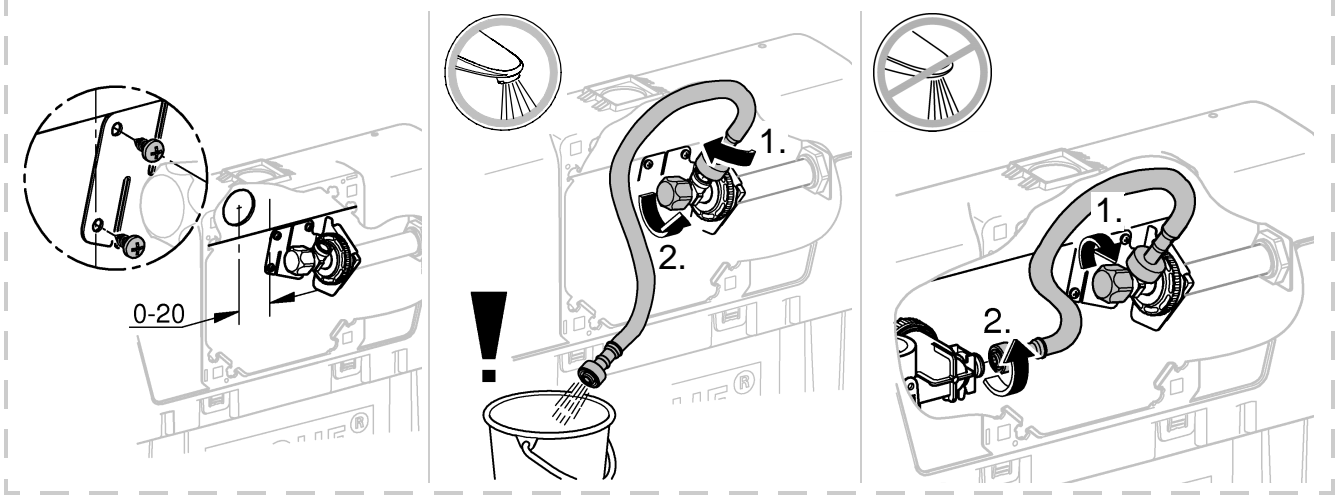

IR **OM** **UAE** **YEM**

+971 4 3318070
grohedubai@grome.com

Far East Area Sales Office:

+65 6311 3600
info@grohe.com.sg

Design + Engineering GROHE Germany

ENJOY WATER®

99.513.031/ÄM 223899/05.14

- N
- DK
- FIN
- S