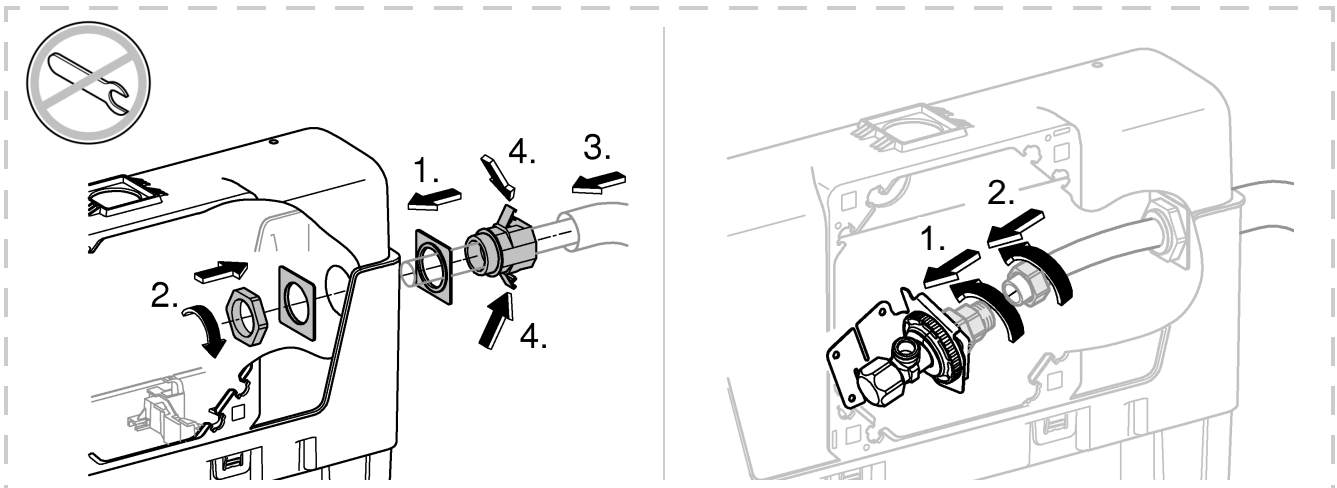

IR **OM** **UAE** **YEM**

+971 4 3318070
grohedubai@grome.com

Far East Area Sales Office:

+65 6311 3600
info@grohe.com.sg

Design + Engineering GROHE Germany

ENJOY WATER®

99.513.031/ÄM 223899/05.14

- N
- DK
- FIN
- S