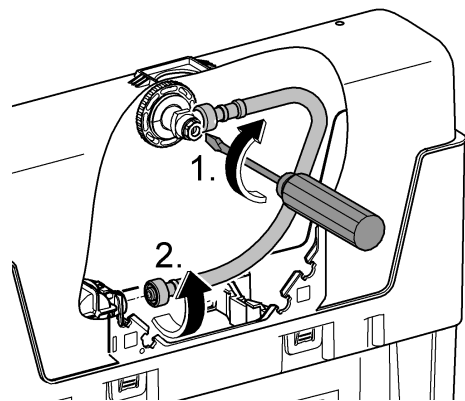

A= 66 783

A= 66 791

Design + Quality Engineering GROHE Germany

ENJOY WATER®

99.513.031/ÄM 223899/12.13

- (N)
- (DK)
- (FIN)
- (S)

D

+49 571 3989 333
impresum@grohe.de