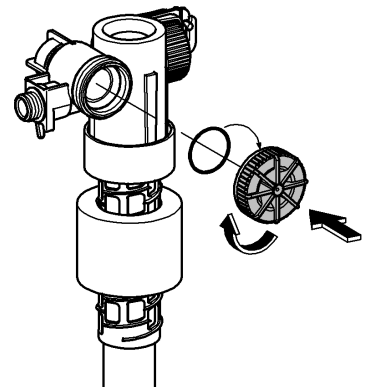

IR **OM** **UAE** **YEM**

+971 4 3318070
grohedubai@grome.com

Far East Area Sales Office:

+65 6311 3600
info@grohe.com.sg

Design + Engineering GROHE Germany

ENJOY WATER®

99.513.031/ÄM 223899/05.14

- N
- DK
- FIN
- S