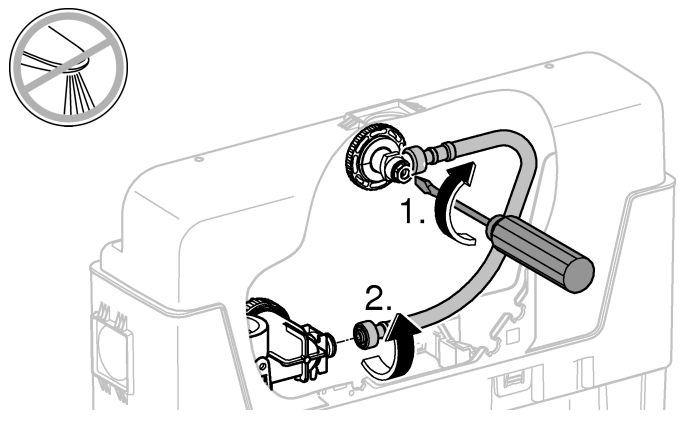

IR **OM** **UAE** **YEM**

+971 4 3318070
grohedubai@grome.com

Far East Area Sales Office:

+65 6311 3600
info@grohe.com.sg

Design + Engineering GROHE Germany

ENJOY WATER®

99.513.031/ÄM 223899/05.14

- N
- DK
- FIN
- S