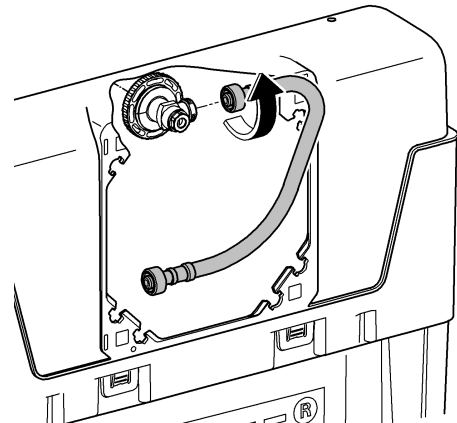

A= 66 783

A= 66 791

Design + Quality Engineering GROHE Germany

ENJOY WATER®

99.513.031/ÄM 223899/12.13

- (N)
- (DK)
- (FIN)
- (S)

D

+49 571 3989 333
impresum@grohe.de