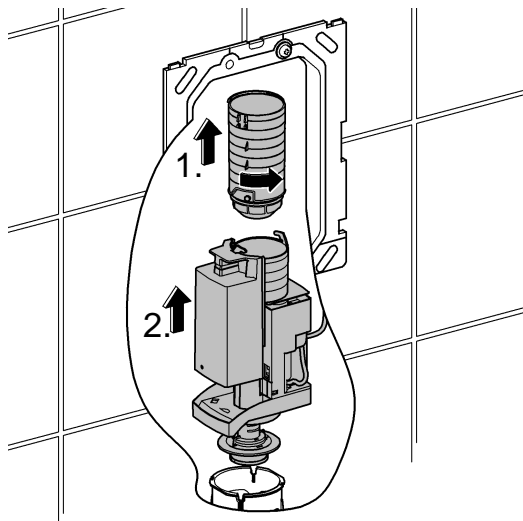

IR **OM** **UAE** **YEM**

+971 4 3318070
grohedubai@grome.com

Far East Area Sales Office:

+65 6311 3600
info@grohe.com.sg

Design + Engineering GROHE Germany

ENJOY WATER®

99.513.031/ÄM 223899/05.14

- N
- DK
- FIN
- S