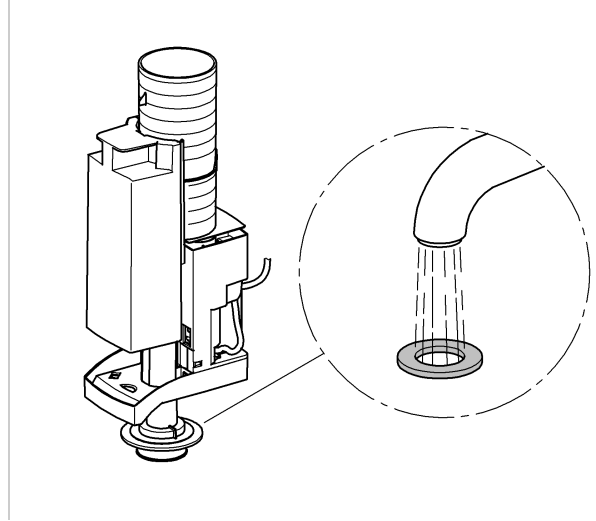

A= 66 783

A= 66 791

Design + Quality Engineering GROHE Germany

ENJOY WATER®

99.513.031/ÄM 223899/12.13

- (N)
- (DK)
- (FIN)
- (S)

D

+49 571 3989 333
impresum@grohe.de