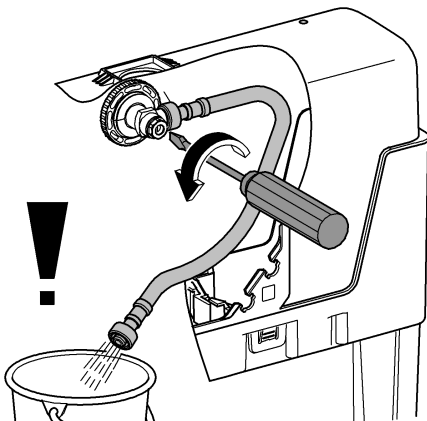

A= 66 783

A= 66 791

Design + Quality Engineering GROHE Germany

ENJOY WATER®

99.513.031/ÄM 223899/12.13

- (N)
- (DK)
- (FIN)
- (S)

D

+49 571 3989 333
impresum@grohe.de