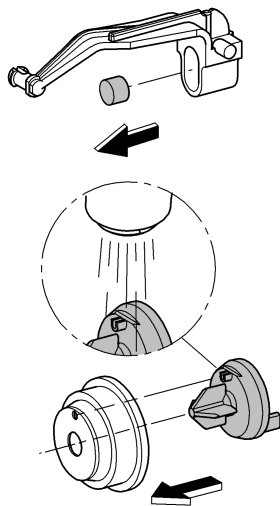

A= 66 783

A= 66 791

Design + Quality Engineering GROHE Germany

ENJOY WATER®

99.513.031/ÄM 223899/12.13

- (N)
- (DK)
- (FIN)
- (S)

D

+49 571 3989 333
impresum@grohe.de