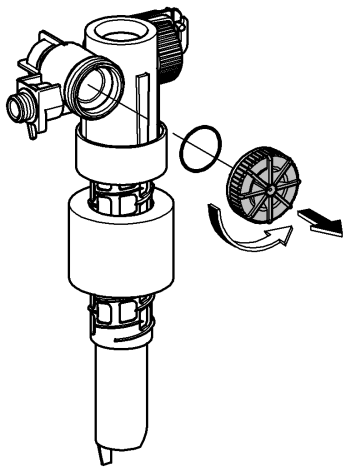

A= 66 783

A= 66 791

Design + Quality Engineering GROHE Germany

ENJOY WATER®

99.513.031/ÄM 223899/12.13

- (N)
- (DK)
- (FIN)
- (S)

D

+49 571 3989 333
impresum@grohe.de