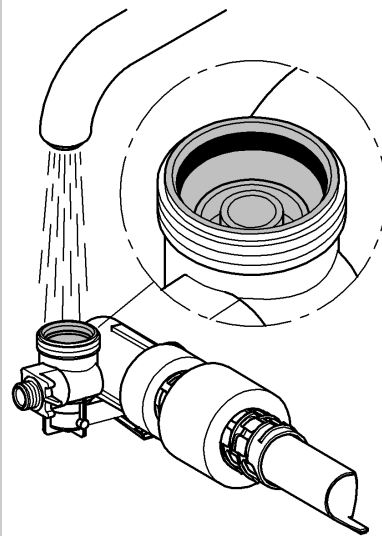

A= 66 783

A= 66 791

Design + Quality Engineering GROHE Germany

ENJOY WATER®

99.513.031/ÄM 223899/12.13

- (N)
- (DK)
- (FIN)
- (S)

D

+49 571 3989 333
impresum@grohe.de