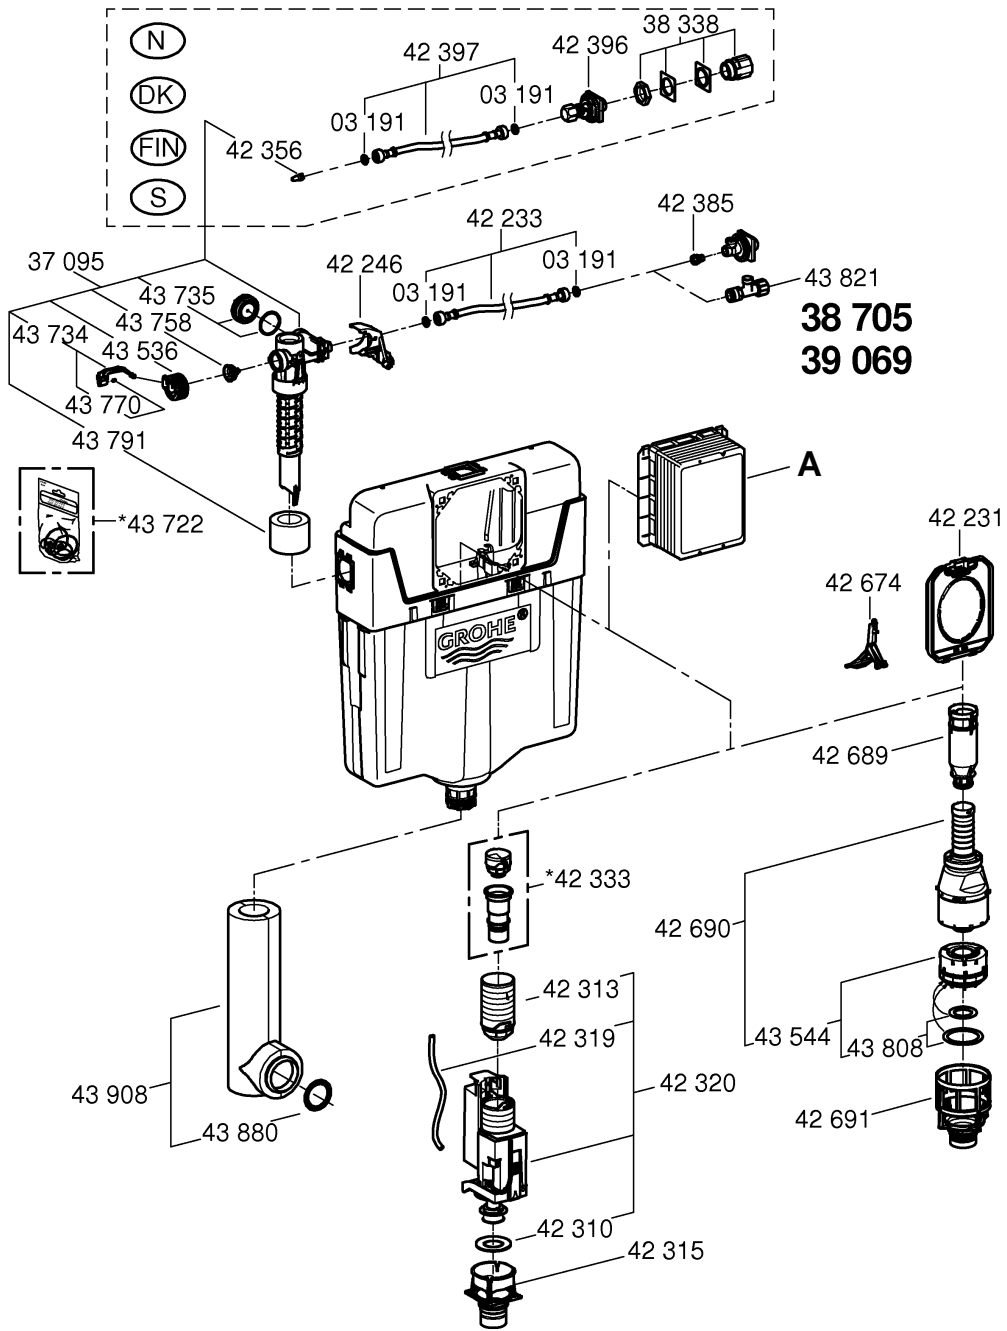

Design + Engineering GROHE Germany

ENJOY WATER®

99.513.031/ÄM 223899/05.14