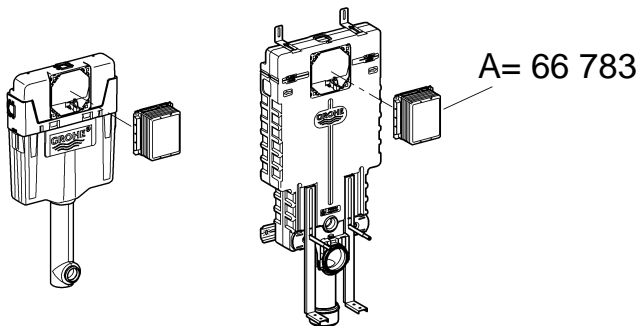

Design + Engineering GROHE Germany

ENJOY WATER®

99.513.031/ÄM 223899/05.14