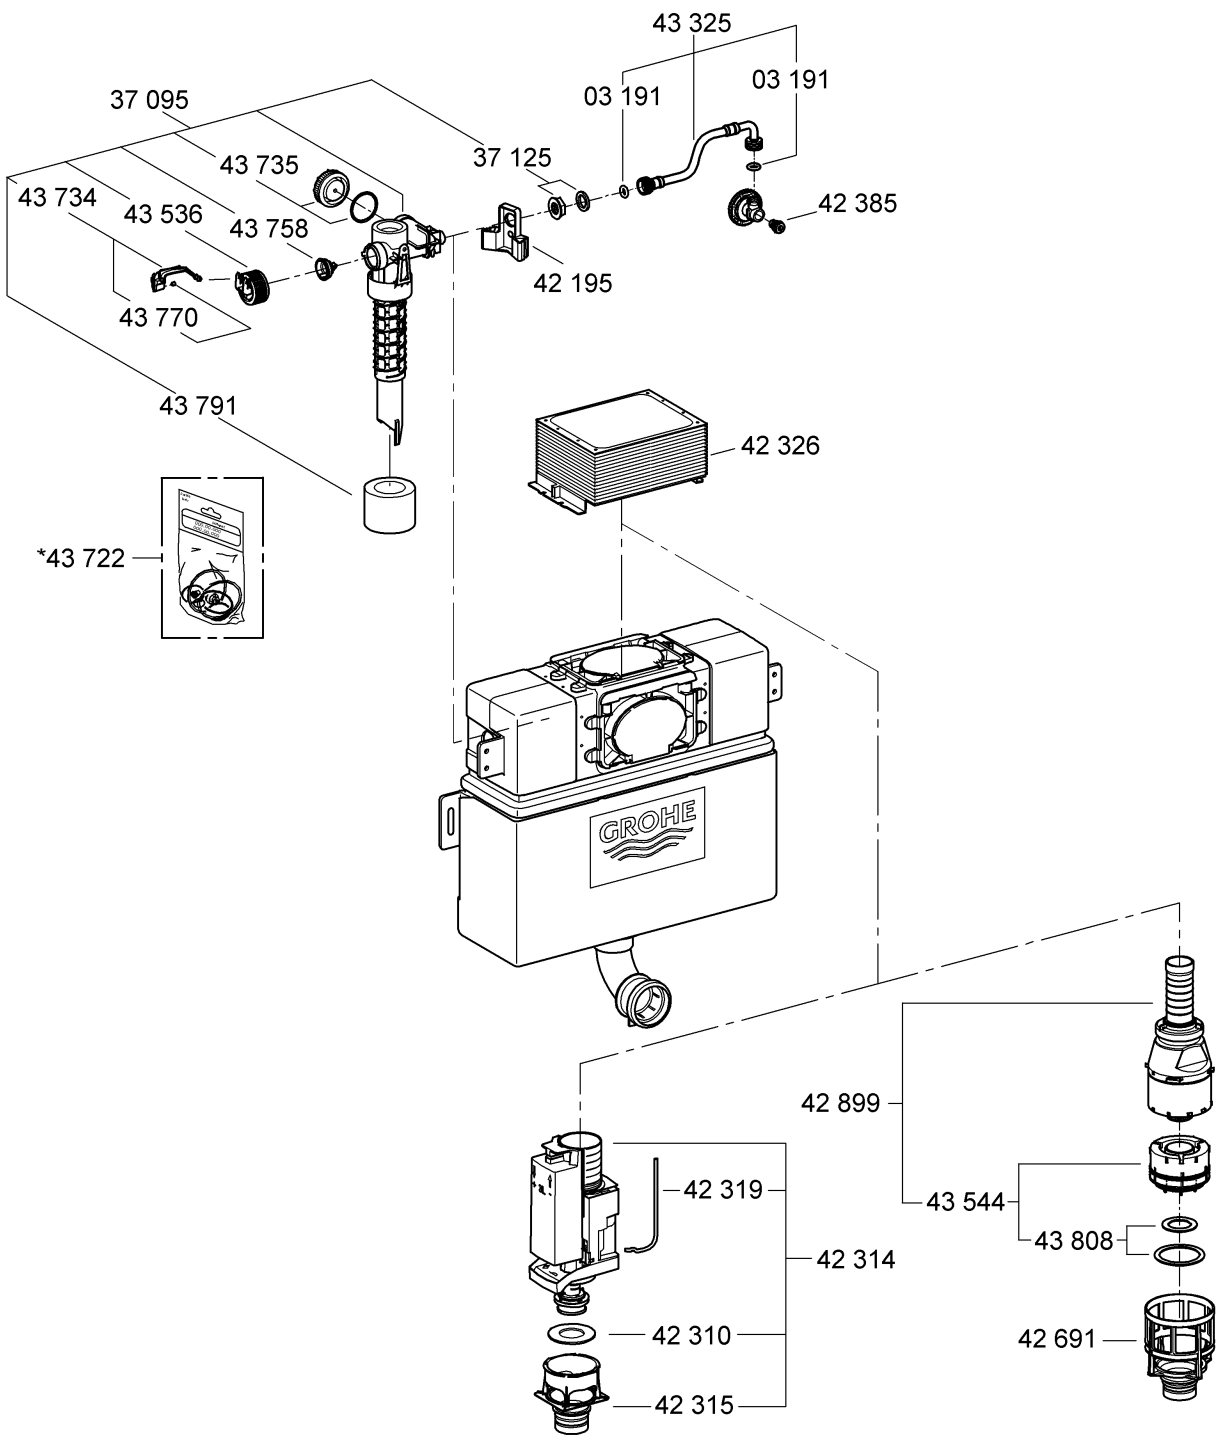

Design + Engineering GROHE Germany

99.556.131/ÄM 227656/07.13