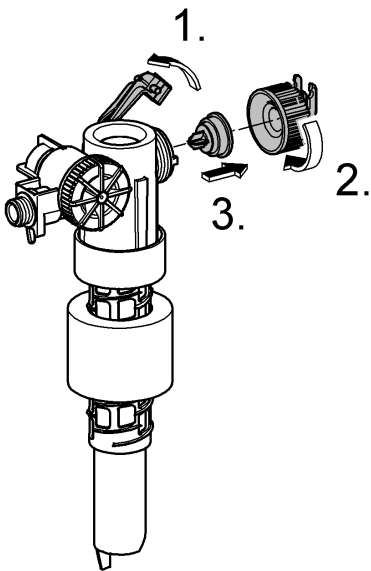

A= 66 791

Design + Quality Engineering GROHE Germany

ENJOY WATER®

99.513.031/ÄM 223899/12.13

- (N)
- (DK)
- (FIN)
- (S)

D

+49 571 3989 333
impresum@grohe.de

A