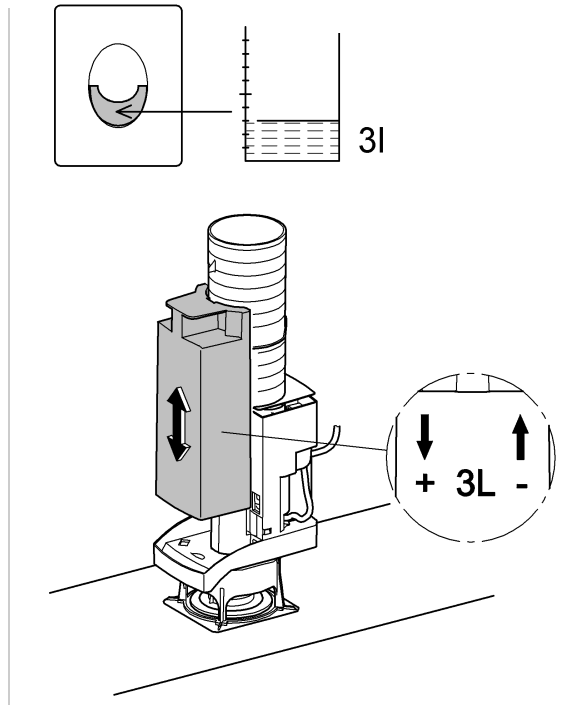

A= 66 791

Design + Quality Engineering GROHE Germany

ENJOY WATER®

99.513.031/ÄM 223899/12.13

- (N)
- (DK)
- (FIN)
- (S)

D

+49 571 3989 333
impresum@grohe.de

A