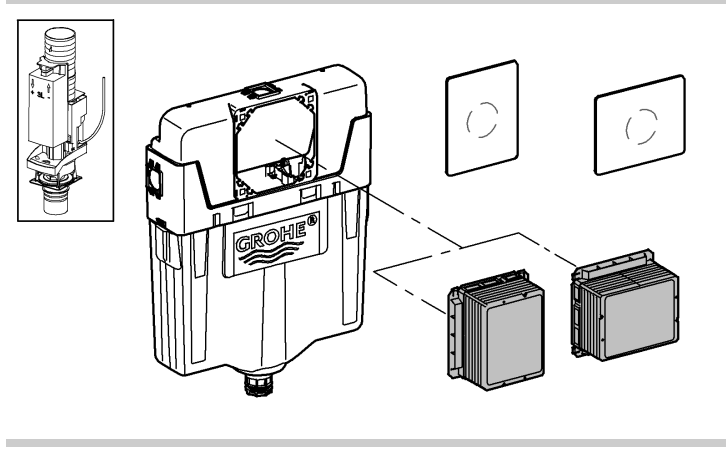

A= 66 791

Design + Quality Engineering GROHE Germany

ENJOY WATER®

99.513.031/ÄM 223899/12.13

- (N)
- (DK)
- (FIN)
- (S)

D

+49 571 3989 333
impresum@grohe.de

A