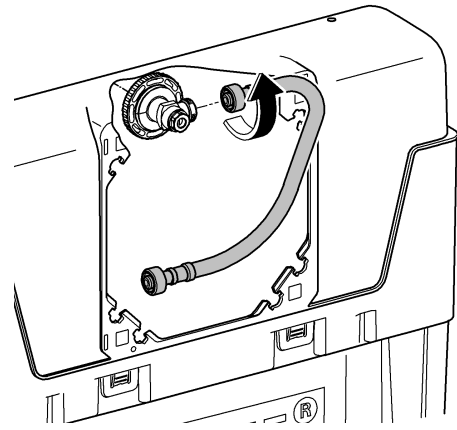

A= 66 791

Design + Quality Engineering GROHE Germany

ENJOY WATER®

99.513.031/ÄM 223899/12.13

- (N)
- (DK)
- (FIN)
- (S)

D

+49 571 3989 333
impresum@grohe.de

A