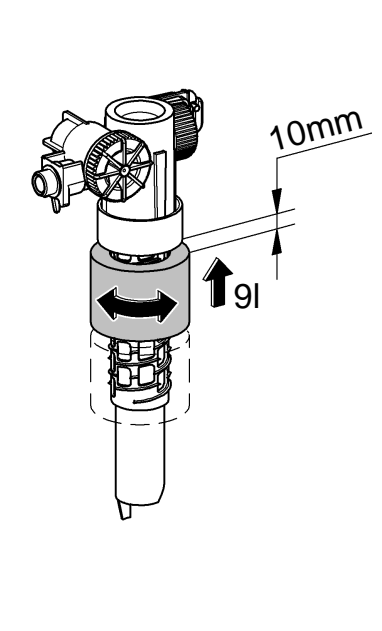

A= 66 791

Design + Quality Engineering GROHE Germany

ENJOY WATER®

99.513.031/ÄM 223899/12.13

- (N)
- (DK)
- (FIN)
- (S)

D

+49 571 3989 333
impresum@grohe.de

A