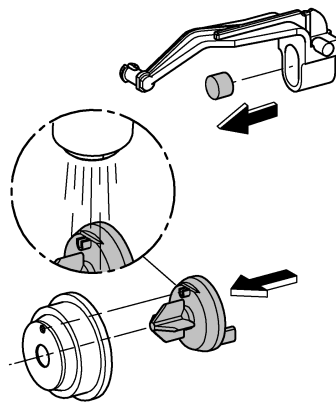

IR **OM** **UAE** **YEM**

+971 4 3318070
grohedubai@grome.com

Far East Area Sales Office:

+65 6311 3600
info@grohe.com.sg

Design + Engineering GROHE Germany

ENJOY WATER®

99.513.031/ÄM 223899/05.14

- N
- DK
- FIN
- S