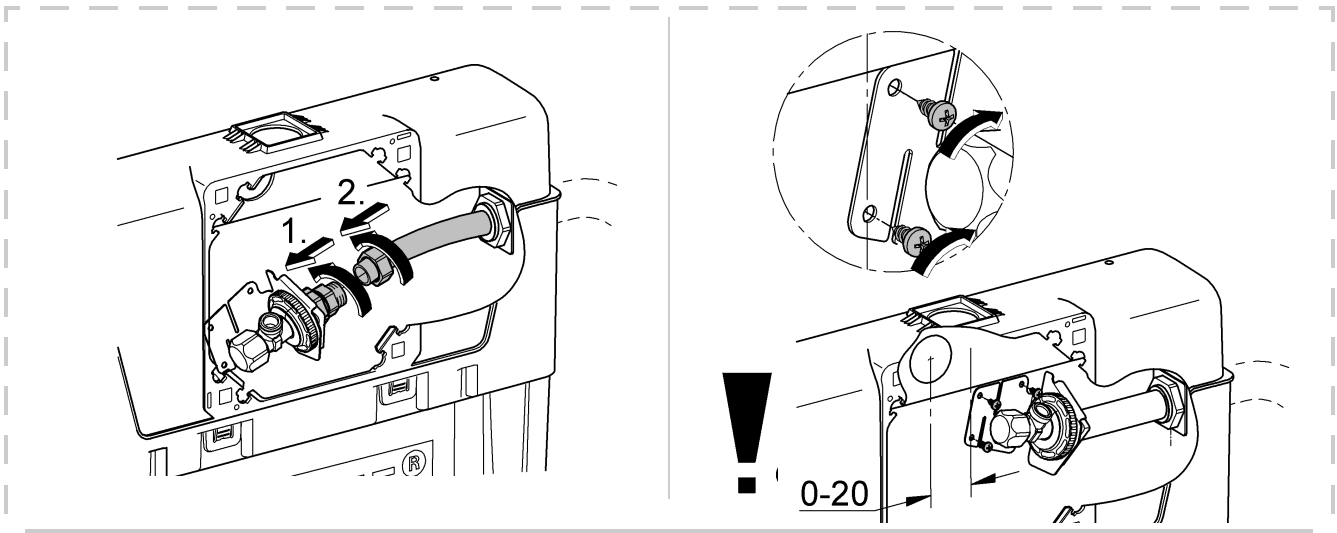

A= 66 791

Design + Quality Engineering GROHE Germany

ENJOY WATER®

99.513.031/ÄM 223899/12.13

- (N)
- (DK)
- (FIN)
- (S)

D

+49 571 3989 333
impresum@grohe.de

A