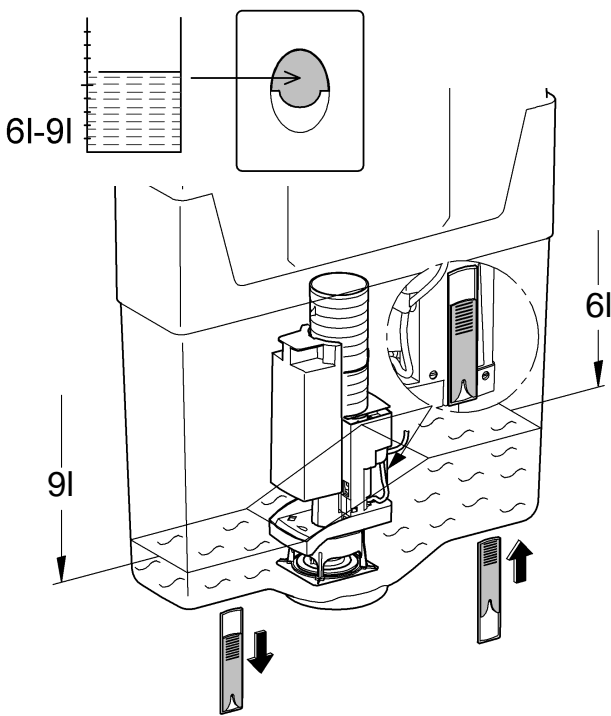

A= 66 791

Design + Quality Engineering GROHE Germany

ENJOY WATER®

99.513.031/ÄM 223899/12.13

- (N)
- (DK)
- (FIN)
- (S)

D

+49 571 3989 333
impresum@grohe.de

A