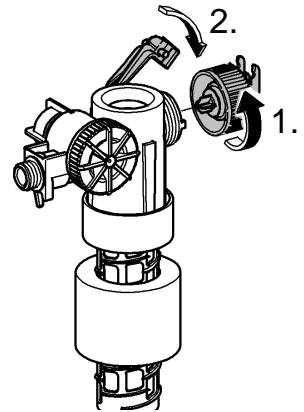

IR **OM** **UAE** **YEM**

+971 4 3318070
grohedubai@grome.com

Far East Area Sales Office:

+65 6311 3600
info@grohe.com.sg

Design + Engineering GROHE Germany

ENJOY WATER®

99.513.031/ÄM 223899/05.14

- N
- DK
- FIN
- S