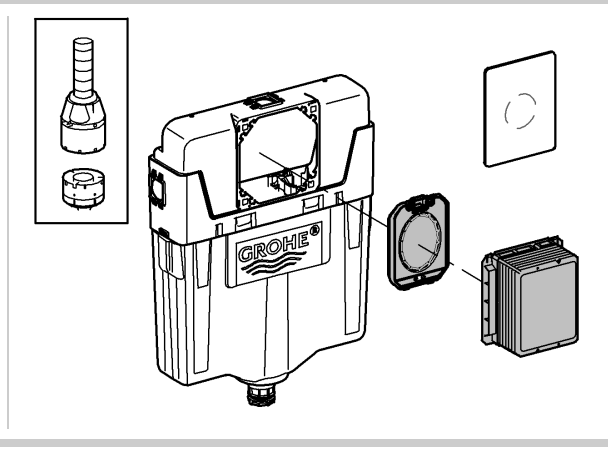

A= 66 791

Design + Quality Engineering GROHE Germany

ENJOY WATER®

99.513.031/ÄM 223899/12.13

- (N)
- (DK)
- (FIN)
- (S)

D

+49 571 3989 333
impresum@grohe.de

A