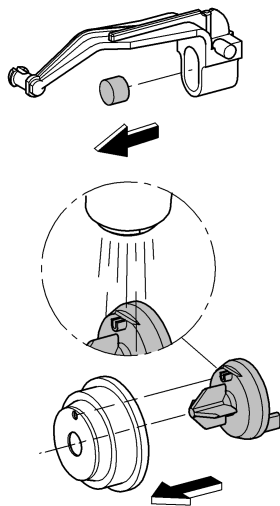

A= 66 791

Design + Quality Engineering GROHE Germany

ENJOY WATER®

99.513.031/ÄM 223899/12.13

- (N)
- (DK)
- (FIN)
- (S)

D

+49 571 3989 333
impresum@grohe.de

A