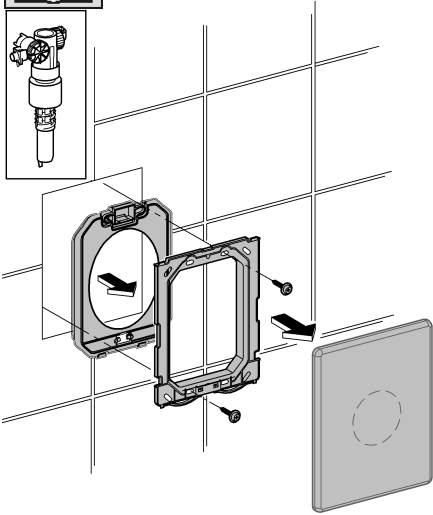

A= 66 791

Design + Quality Engineering GROHE Germany

ENJOY WATER®

99.513.031/ÄM 223899/12.13

- (N)
- (DK)
- (FIN)
- (S)

D

+49 571 3989 333
impresum@grohe.de

A