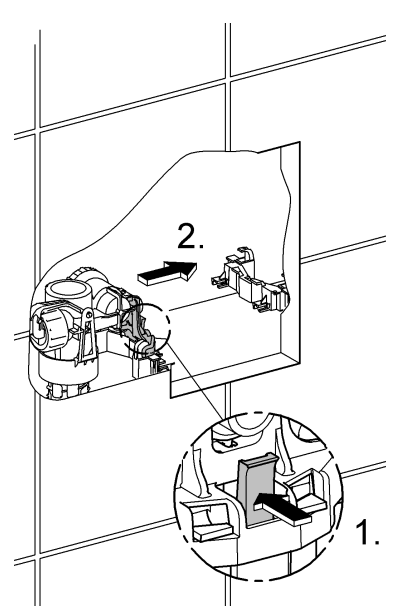

A= 66 791

Design + Quality Engineering GROHE Germany

ENJOY WATER®

99.513.031/ÄM 223899/12.13

- (N)
- (DK)
- (FIN)
- (S)

D

+49 571 3989 333
impresum@grohe.de

A