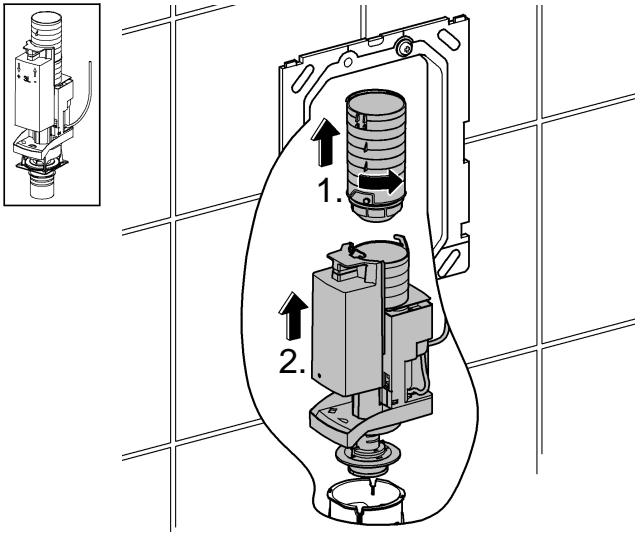

A= 66 791

Design + Quality Engineering GROHE Germany

ENJOY WATER®

99.513.031/ÄM 223899/12.13

- (N)
- (DK)
- (FIN)
- (S)

D

+49 571 3989 333
impresum@grohe.de

A