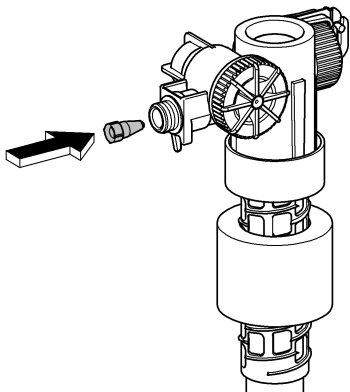

A= 66 791

Design + Quality Engineering GROHE Germany

ENJOY WATER®

99.513.031/ÄM 223899/12.13

- (N)
- (DK)
- (FIN)
- (S)

D

+49 571 3989 333
impresum@grohe.de

A