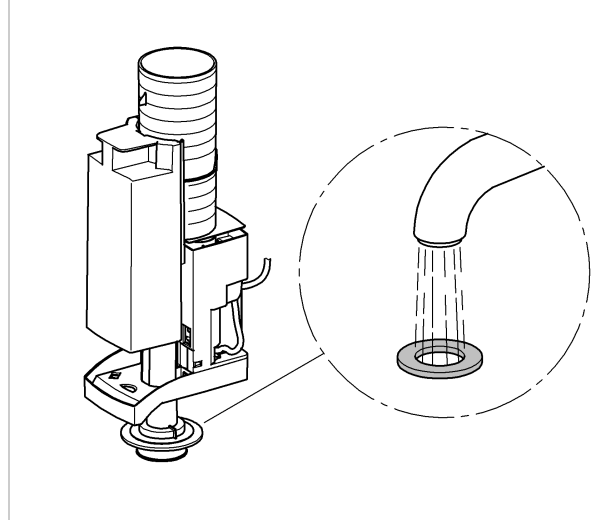

A= 66 791

Design + Quality Engineering GROHE Germany

ENJOY WATER®

99.513.031/ÄM 223899/12.13

- (N)
- (DK)
- (FIN)
- (S)

D

+49 571 3989 333
impresum@grohe.de

A