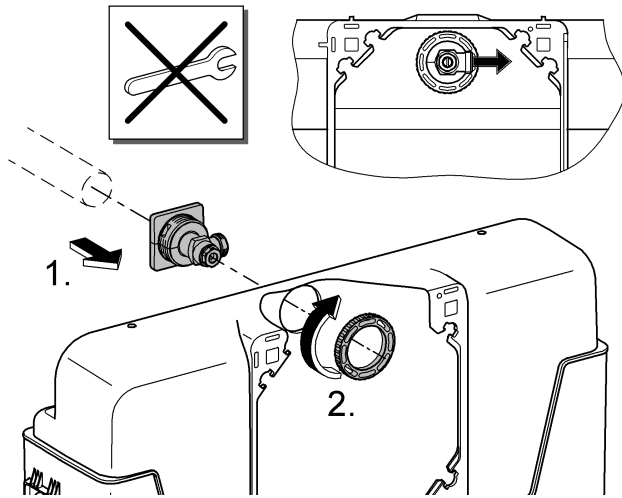

A= 66 791

Design + Quality Engineering GROHE Germany

ENJOY WATER®

99.513.031/ÄM 223899/12.13

- (N)
- (DK)
- (FIN)
- (S)

D

+49 571 3989 333
impresum@grohe.de

A