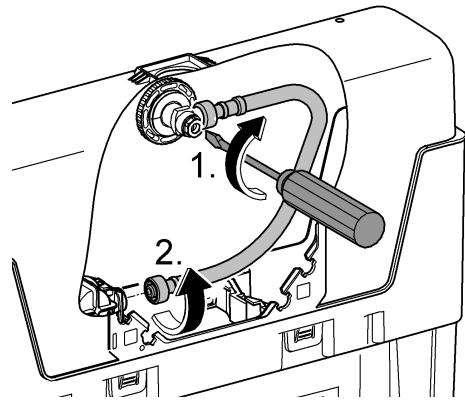

A= 66 791

Design + Quality Engineering GROHE Germany

ENJOY WATER®

99.513.031/ÄM 223899/12.13

- (N)
- (DK)
- (FIN)
- (S)

D

+49 571 3989 333
impresum@grohe.de

A