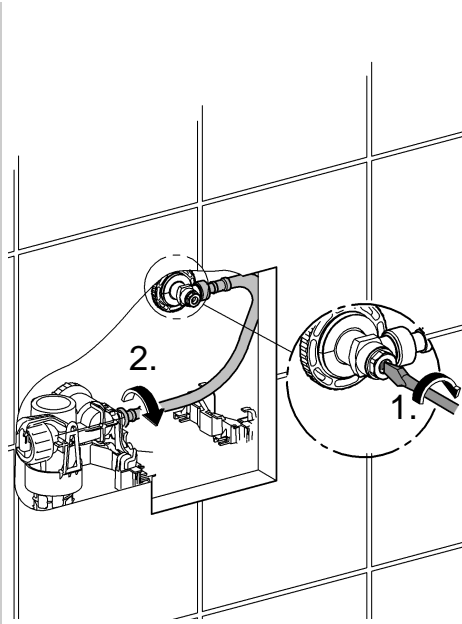

A= 66 791

Design + Quality Engineering GROHE Germany

ENJOY WATER®

99.513.031/ÄM 223899/12.13

- (N)
- (DK)
- (FIN)
- (S)

D

+49 571 3989 333
impresum@grohe.de

A