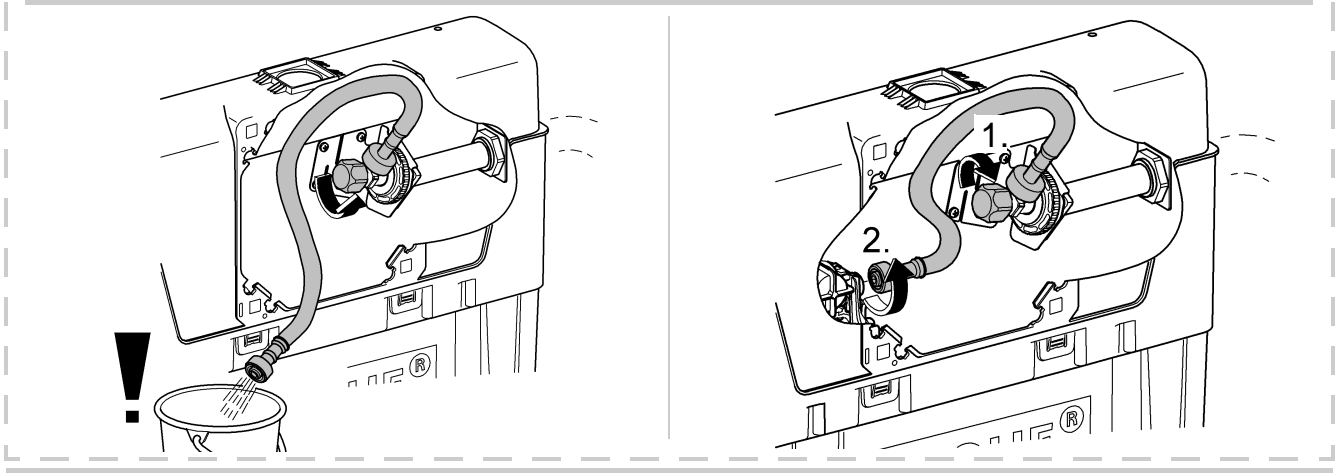

A= 66 791

Design + Quality Engineering GROHE Germany

ENJOY WATER®

99.513.031/ÄM 223899/12.13

- (N)
- (DK)
- (FIN)
- (S)

D

+49 571 3989 333
impresum@grohe.de

A