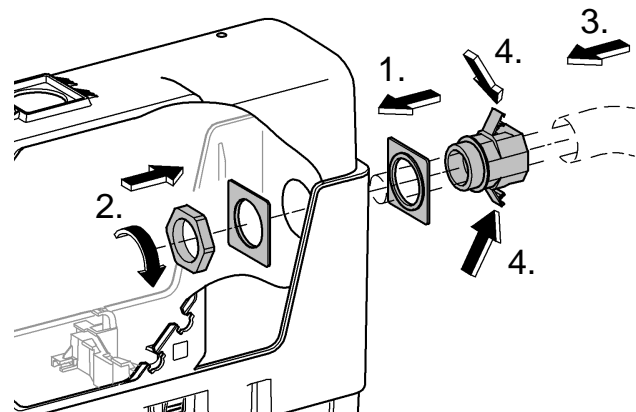

A= 66 791

Design + Quality Engineering GROHE Germany

ENJOY WATER®

99.513.031/ÄM 223899/12.13

- (N)
- (DK)
- (FIN)
- (S)

D

+49 571 3989 333
impresum@grohe.de

A