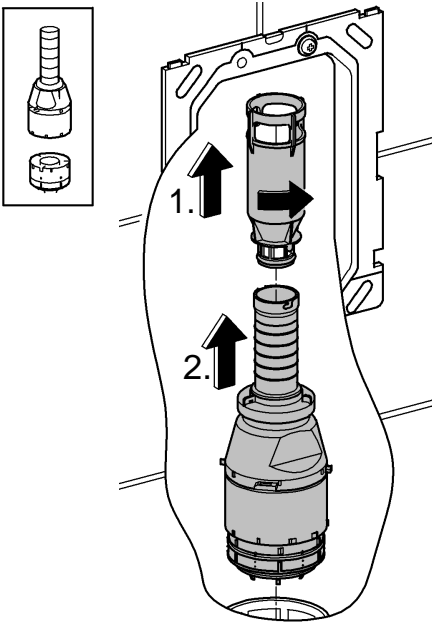

A= 66 791

Design + Quality Engineering GROHE Germany

ENJOY WATER®

99.513.031/ÄM 223899/12.13

- (N)
- (DK)
- (FIN)
- (S)

D

+49 571 3989 333
impresum@grohe.de

A