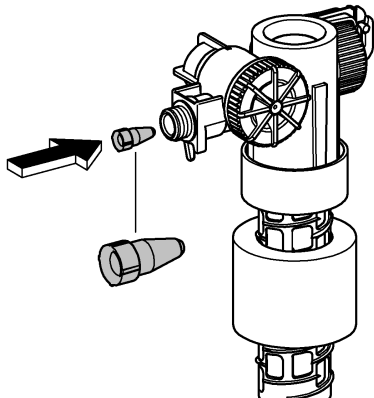

IR **OM** **UAE** **YEM**

+971 4 3318070
grohedubai@grome.com

Far East Area Sales Office:

+65 6311 3600
info@grohe.com.sg

Design + Engineering GROHE Germany

ENJOY WATER®

99.513.031/ÄM 223899/05.14

- N
- DK
- FIN
- S